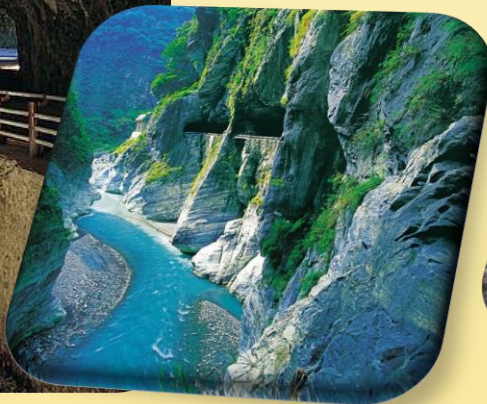

Excursion Options

TAIPEI PALACE MUSEUM

YANG MING MOUNTAIN NATIONAL PARK

YINGGE POTTERY STREET
Yingge Ceramics Museum

Recommended Tourist Sites

ALISHAN

SUN MOON LAKE

Taroko National Park

See you 2018 in Taiwan

Taiwan
a wonderful place you must visit.

A memorable and remarkable

CWRF 2018.