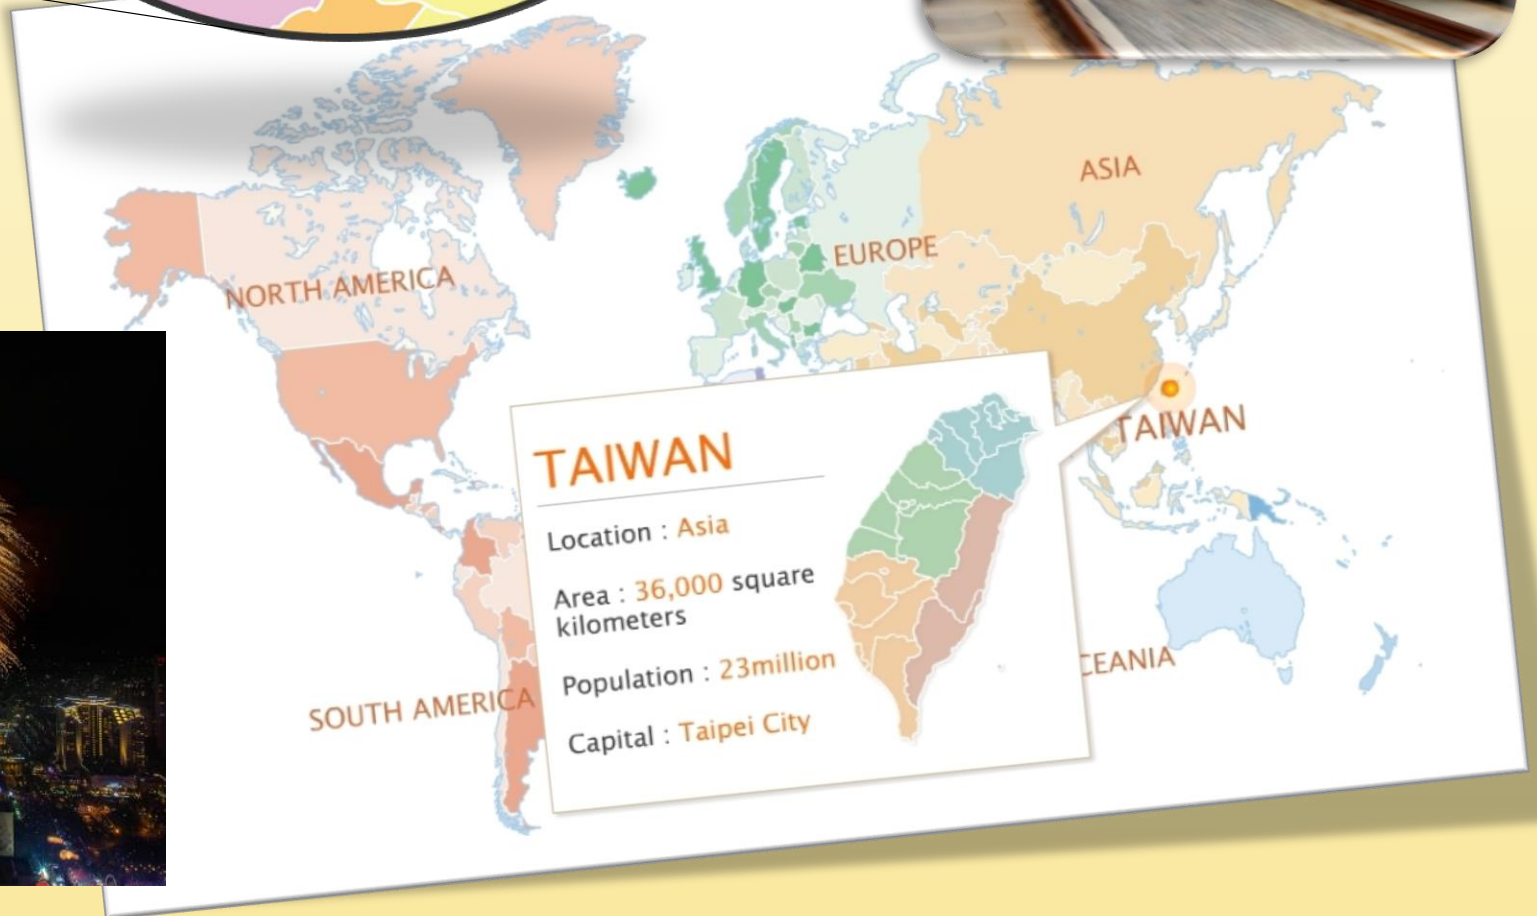

國家同步輻射研究中心
National Synchrotron Radiation Research Center

CWRF2018

Welcome to NSRRC, Taiwan

Taiwan

Hsinchu City

Hsinchu, Taiwan, Asia

NSRRC

No.	Hotel	★	Price for single
1	NSRRC Guest House	?	US\$ 40-50
2	Lakeshore Hotel	4	US\$ 70-120
3	Fleurlis Hotel	4	US\$ 120 +
4	Ambassador Hotel Hsinchu	5	US\$ 150 +
5	Hotel Royal Hsinchu	5	US\$ 150 +
6	Sheraton Hsinchu Hotel	5	US\$ 160 +

Excursion Options

TAIPEI PALACE MUSEUM

YANG MING MOUNTAIN NATIONAL PARK

YINGGE POTTERY STREET
Yingge Ceramics Museum

Recommended Tourist Sites

ALISHAN

SUN MOON LAKE

Taroko National Park

See you 2018 in Taiwan

Taiwan
a wonderful place you must visit.

A memorable and remarkable

CWRF 2018.