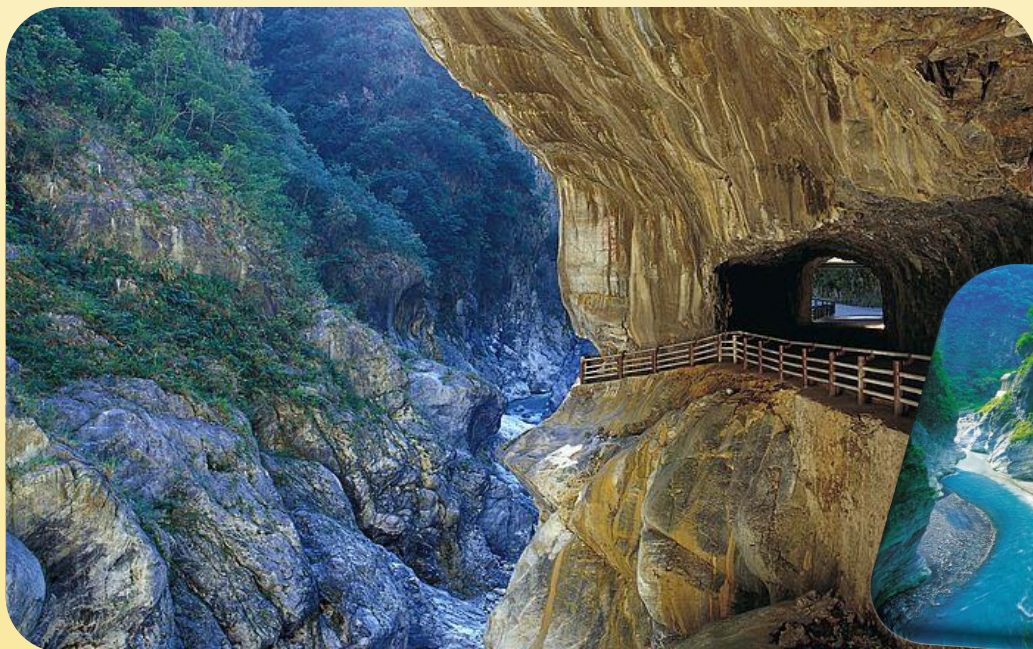

Excursion Options

TAIPEI PALACE MUSEUM

YANG MING MOUNTAIN NATIONAL PARK

YINGGE POTTERY STREET
Yingge Ceramics Museum

Recommended Tourist Sites

ALISHAN

SUN MOON LAKE

Taroko National Park

See you 2018 in Taiwan

Taiwan
a wonderful place you must visit.

A memorable and remarkable

CWRF 2018.