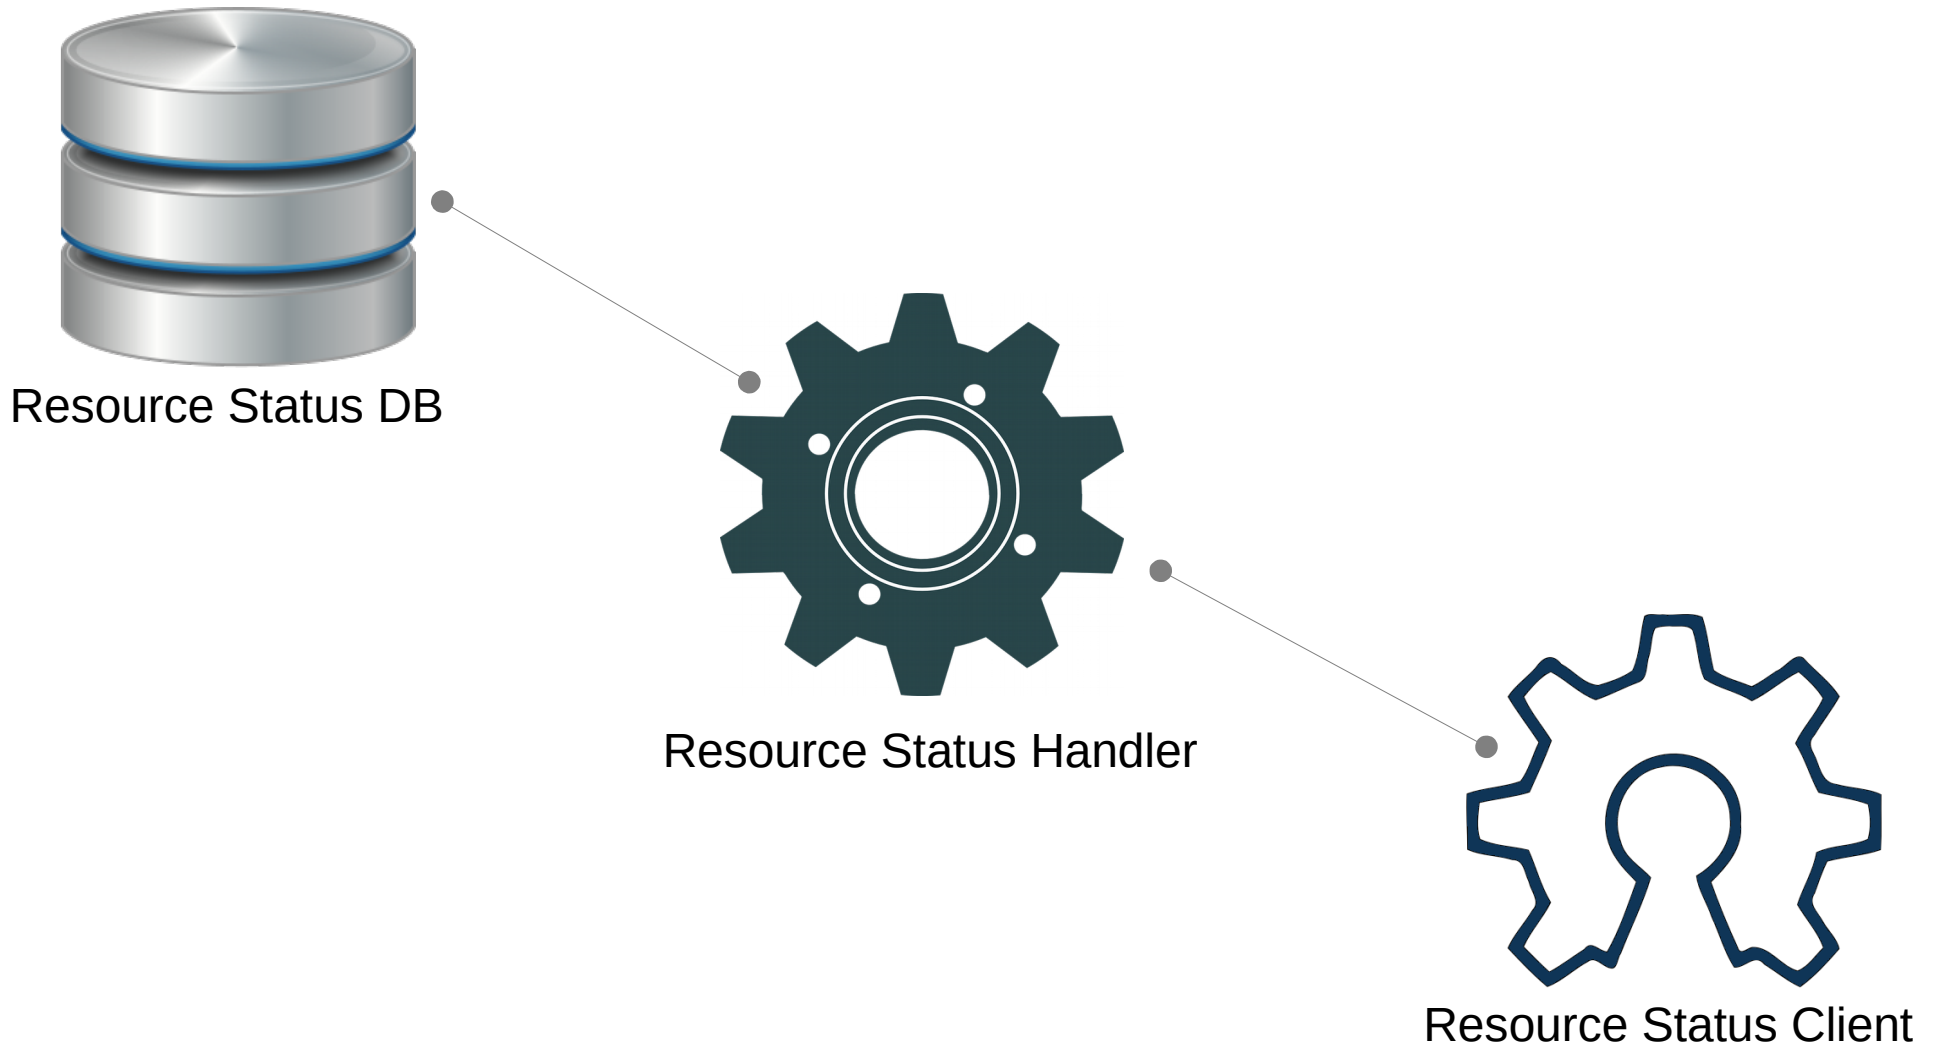

- **Active**
- Degraded
- **Banned**

- **Active**
- Degraded
- **Banned**
- **Probing**

- **Active**
- Degraded
- **Banned**
- **Probing**
- **Error**

Resource Status DB

Resource Status DB

Status

Resource Status DB

Status

History

Resource Status DB

Status

Logs

History

Resource Status DB

Resource Status DB

Resource Status Handler

Menu Resource Summary [Untitled 3]

Desktops&Applications

- Web
- Tools
- Applications
 - Public State Manager
 - Job Monitor
 - Pilot Monitor
 - Accounting
 - Configuration Manager
 - Registry Manager
 - File Catalog
 - System Administration
 - Activity Monitor
 - Transformation Monitor
 - Request Monitor
 - Pilot Summary
 - Resource Summary**
 - Site Summary
 - Proxy Manager
 - Component History
 - Job Summary
 - Simple Accounting
 - Bookkeeping Browser
 - BookkeepingSimDescription
 - RAW Integrity Monitor
 - Step Manager
 - Production Request
 - Space Occupant
 - Downtimes
- OldPortal
- Help
- DIRAC
- My Desktops
- Shared