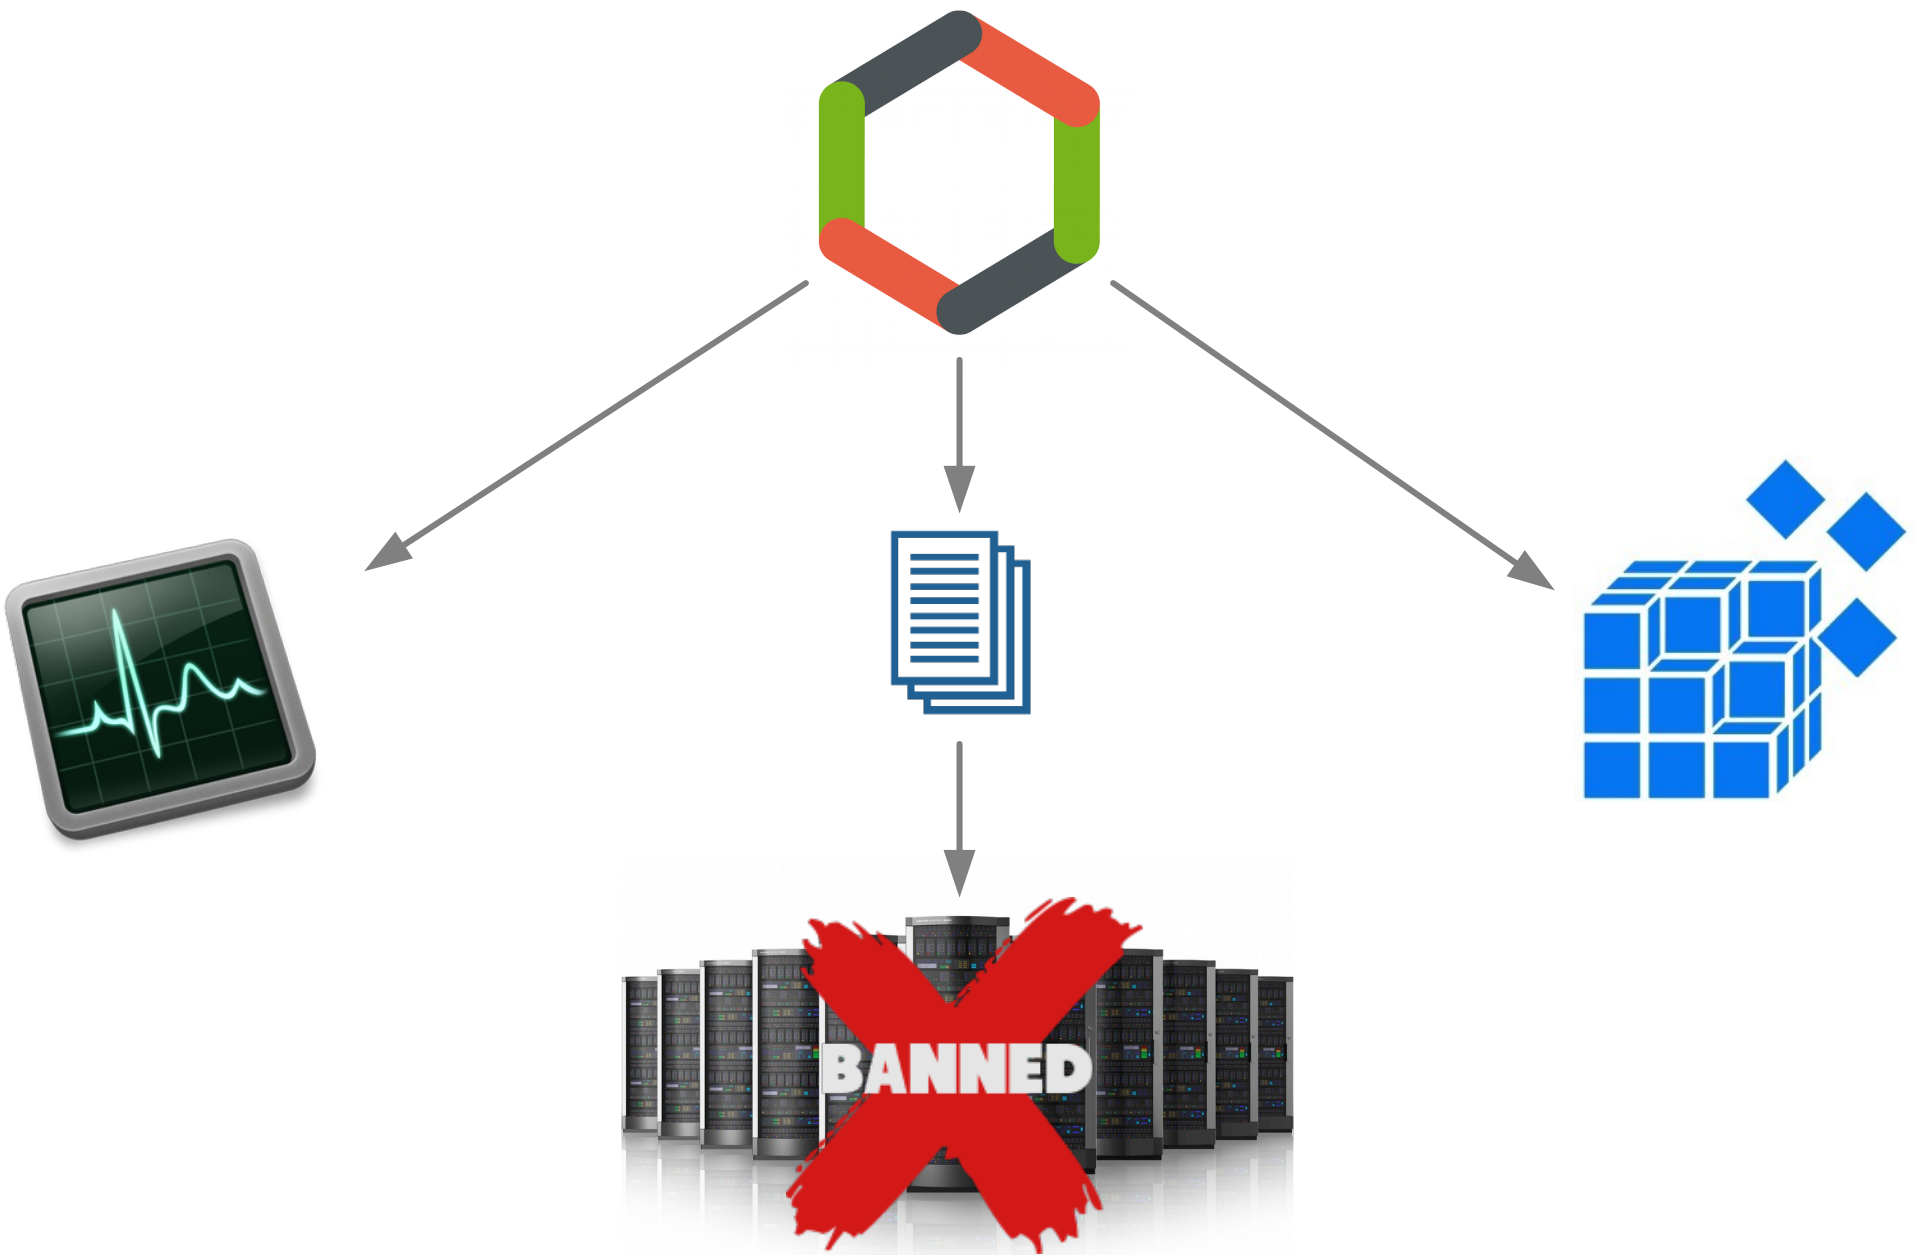

DIRAC

THE INTERWARE

Resource Status System (RSS)

Stavros Moiras

steve@vipersec.com

What is the RSS

What is the RSS

What is the RSS

What is the RSS

What is the RSS

What is the RSS

● Active

Types of status

• **Active**

• Degraded

Types of status

Status

History

Resource Status DB

Status

Logs

History

Resource Status DB

Resource Status DB

Resource Status Handler

Menu Resource Summary [Untitled 3]

Desktops&Applications

- Web
- Tools
- Applications
 - Public State Manager
 - Job Monitor
 - Pilot Monitor
 - Accounting
 - Configuration Manager
 - Registry Manager
 - File Catalog
 - System Administration
 - Activity Monitor
 - Transformation Monitor
 - Request Monitor
 - Pilot Summary
 - Resource Summary**
 - Site Summary
 - Proxy Manager
 - Component History
 - Job Summary
 - Simple Accounting
 - Bookkeeping Browser
 - BookkeepingSimDescription
 - RAW Integrity Monitor
 - Step Manager
 - Production Request
 - Space Occupant
 - Downtimes
- OldPortal
- Help
- DIRAC
- My Desktops
- Shared