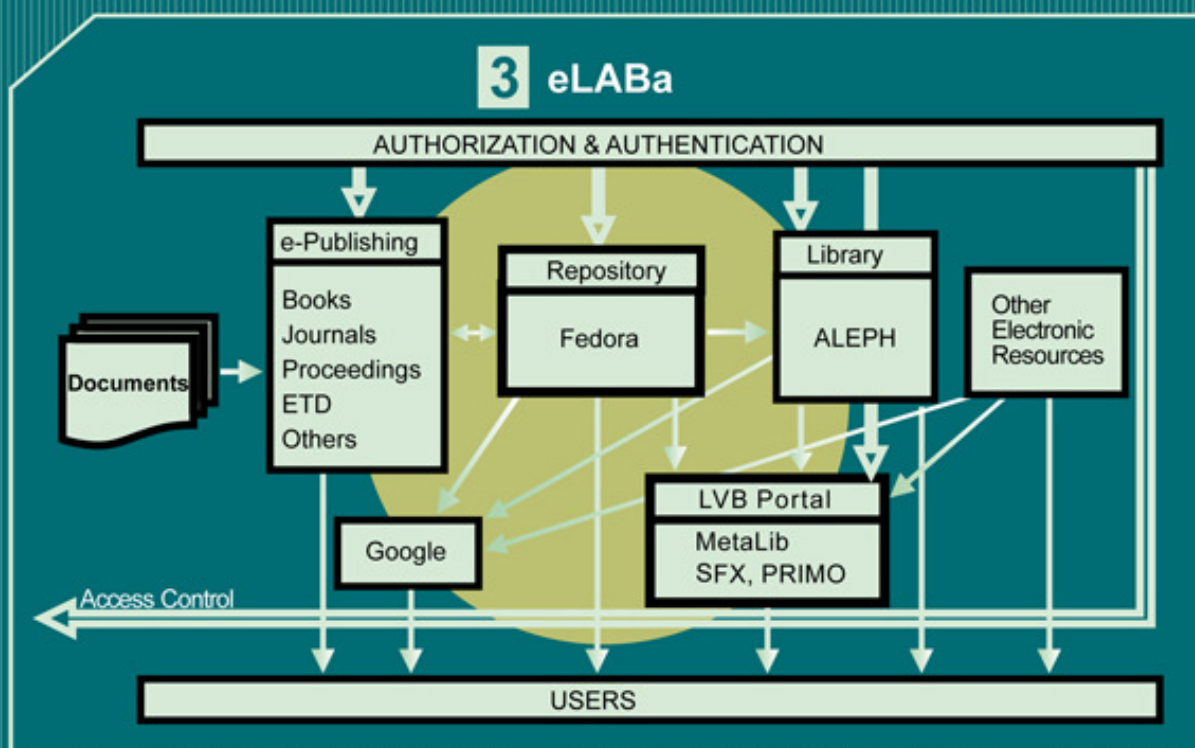

Lithuanian Electronic Academic Library (eLABa)

GINTARĖ TAUTKEVIČIENĖ
ANTANAS ŠTREIMIKIS
VILIUS KUČIUKAS

1 Main Library Services Today

- E-CATALOGS:
 - 57 libraries, 17 aleph installation
 - 120 000 readers
 - 1.8 millions of bibliographic records
 - 5.1 millions items
- SCIENTIFIC PUBLICATIONS
- LITHUANIAN ETD
- LITHUANIAN VIRTUAL LIBRARY (LVB)
- eLABa
 - 6 collections
 - 13 488 e-documents
 - 65 participating institutions

2 Legal Regulation

LEVEL OF REGULATION	TITLE OF DOCUMENT	APPROVED BY
State	Law on Copyright and Related Rights	Parliament of the Republic of Lithuania
	Regulations of eLABa	
Institutional	Guidelines for the Description of Procedures for Preparation, Presentation and Submission of ETD to eLABa Repositories and its Usage	Ministry of Education and Science
	Description of Institutional Procedures for Preparation, Presentation and Submission of ETD to eLABa Repositories and its Usage	Institutions of science and studies
Contractual	Licence Agreements	Author(s) and institutions of science and studies
	Inter-Institutional Agreements	KTU and other institutions of science and studies

3 eLABa

4 eLABa collections