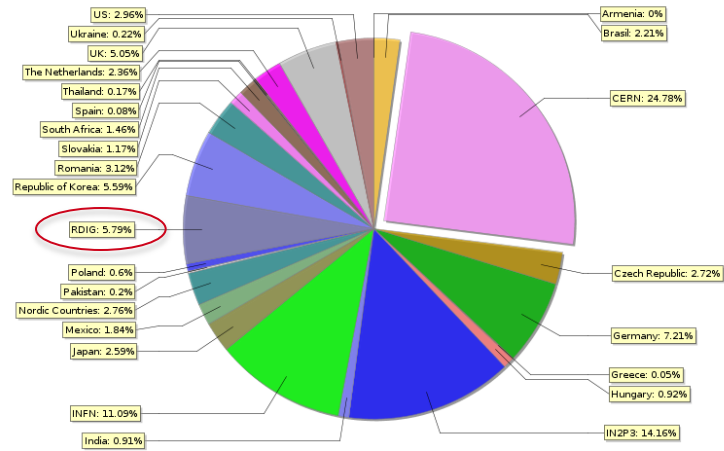

# Network topology

TROITSK, MEPH and SPbSU have individual connections

# RDIG production in last year (till April) vs previous

Total CPU hours for ALICE jobs

Total wall time kSI2K hours for ALICE jobs

DONE jobs

**CPU usage: 7.68% vs 4.81%**  
**Done jobs: 4.61% vs 5.9%**  
**Wall time in kSI2K hours: 5.79% vs 7.35%**