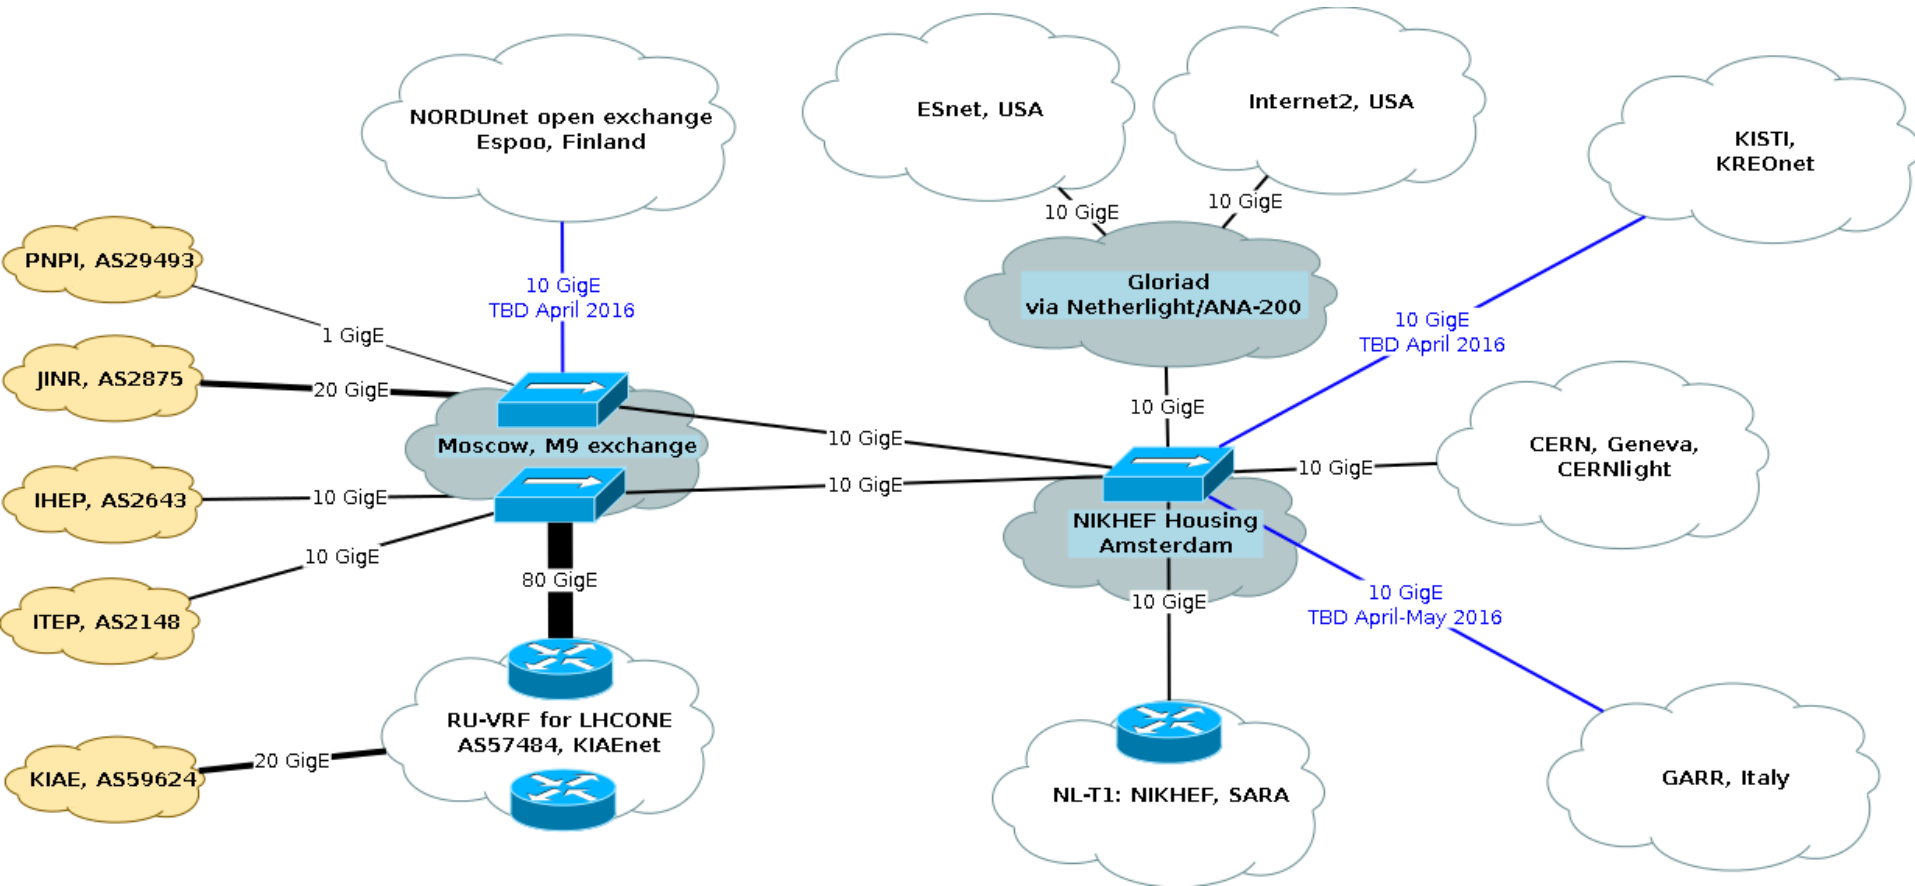

# Operations and plans - RDIG T2s

**Andrey Zarochentsev (SPbSU, St. Petersburg),  
Gleb Stiforov (JINR, Dubna) and Victor Kotliar  
(IHEP, Moscow).**

---

# RDIG administrative structure

# Network topology

TROITSK, MEPH and SPbSU have individual connections