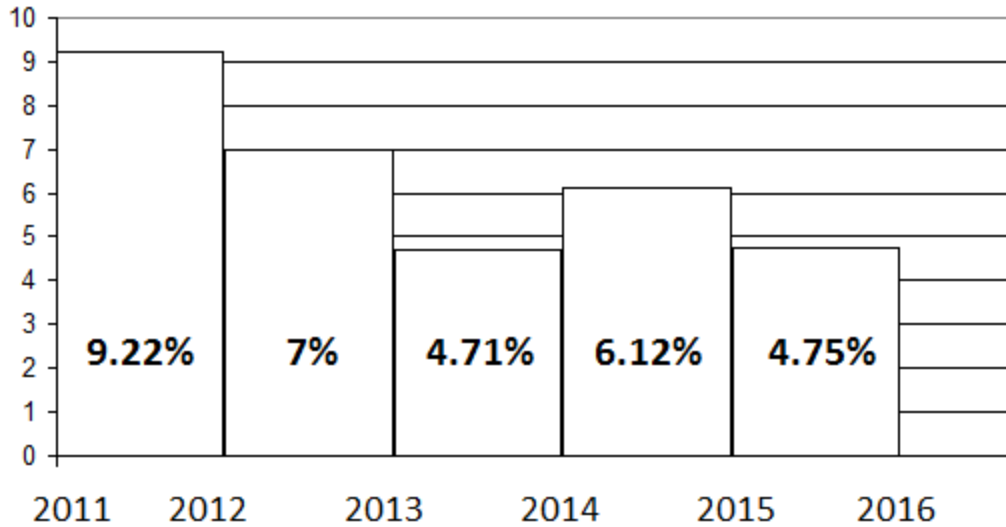

# RDIG production in last year (till April) vs previous

Total CPU hours for ALICE jobs

Total wall time kSI2K hours for ALICE jobs

DONE jobs

**CPU usage: 7.68% vs 4.81%**  
**Done jobs: 4.61% vs 5.9%**  
**Wall time in kSI2K hours: 5.79% vs 7.35%**

# RDIG production from April 2011 till April 2016

**CPU time share is growing, but the percentage of done jobs decreases.... Why?**