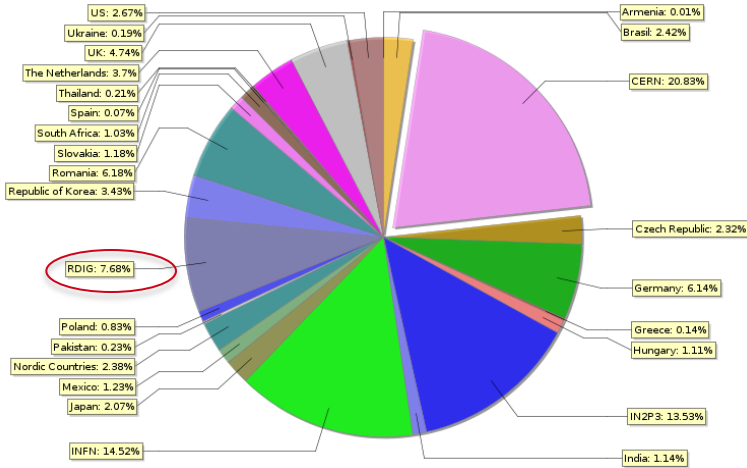

RDIG production in last year (till April) vs previous

Total CPU hours for ALICE jobs