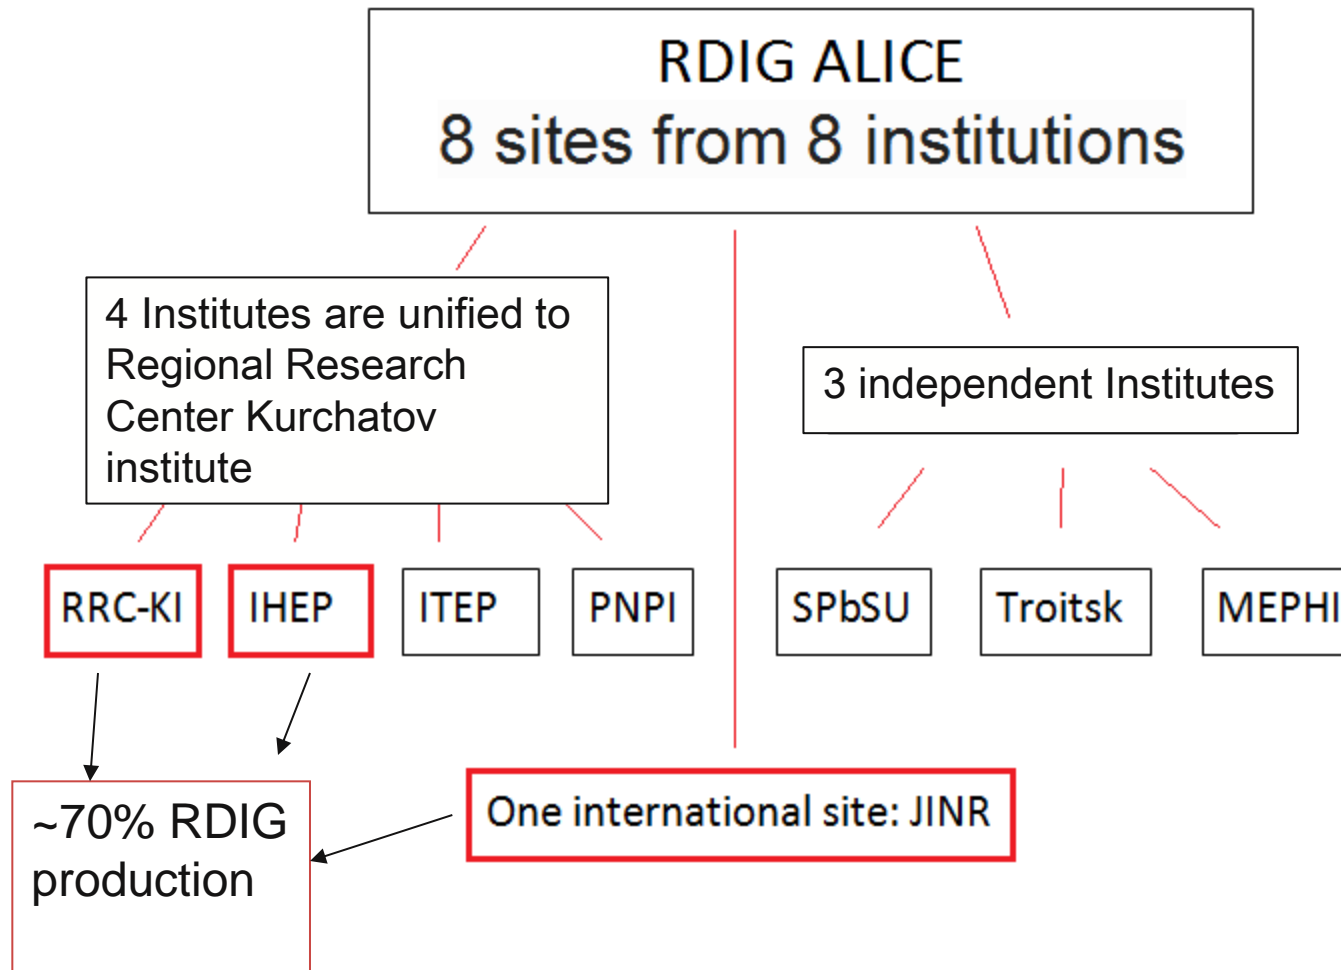

# Operations and plans - RDIG T2s

**Andrey Zarochentsev (SPbSU, St. Petersburg),  
Gleb Stiforov (JINR, Dubna) and Victor Kotliar  
(IHEP, Moscow).**

---

# RDIG administrative structure

# Network topology

TROITSK, MEPH and SPbSU have individual connections