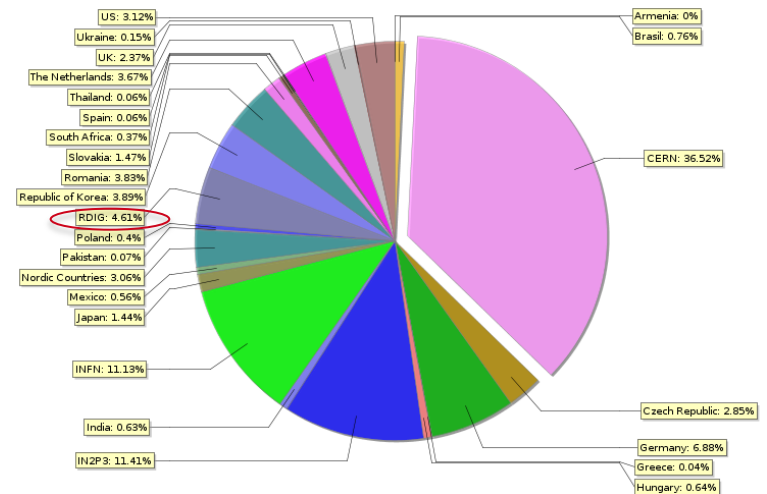

# RDIG production in last year (till April) vs previous

Total CPU hours for ALICE jobs

Total wall time kSI2K hours for ALICE jobs

DONE jobs

**CPU usage: 7.68% vs 4.81%**  
**Done jobs: 4.61% vs 5.9%**  
**Wall time in kSI2K hours: 5.79% vs 7.35%**

# RDIG production from April 2011 till April 2016

**CPU time share is growing, but the percentage of done jobs decreases.... Why?**