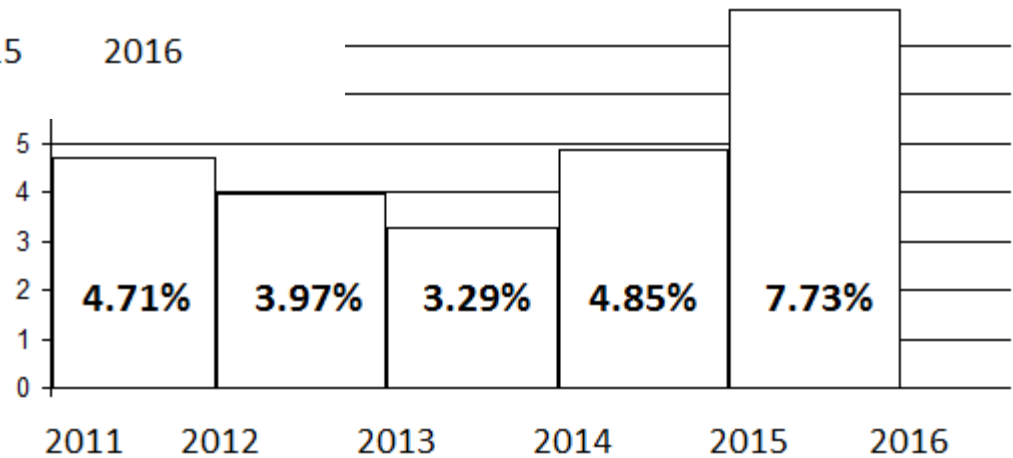

Total CPU hours for ALICE jobs