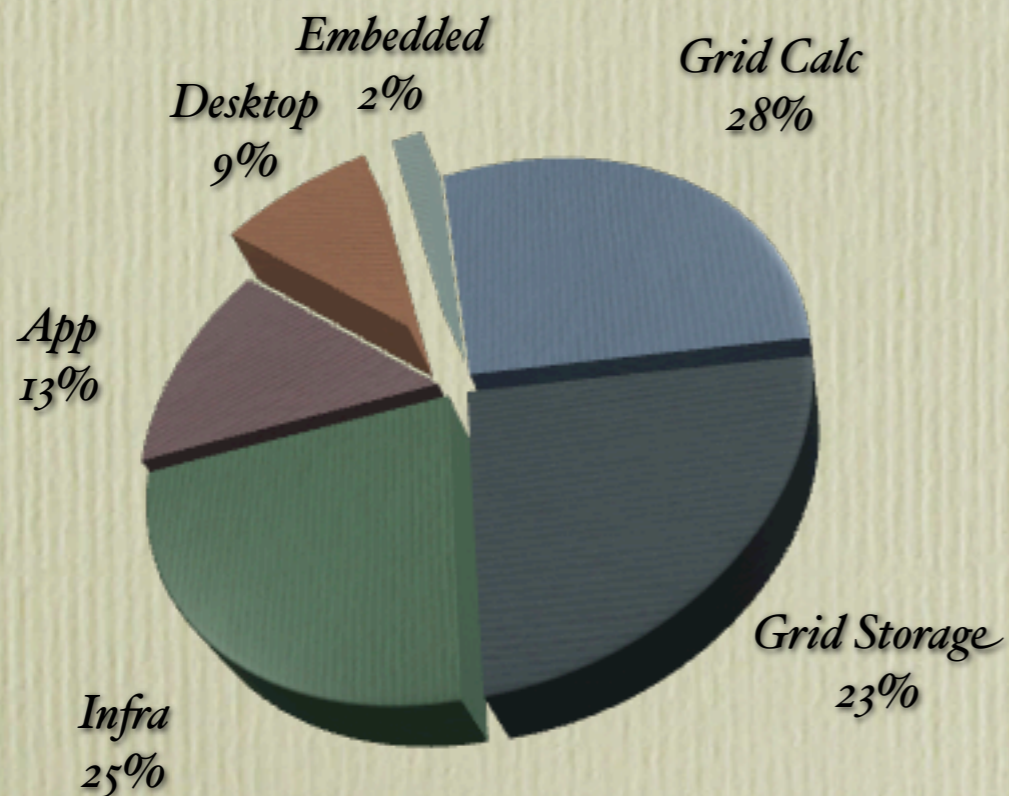

# 7th Quattor Workshop

---

Site Survey Overview

# Site Survey

- 22 responses (16 distinct sites) from 13 countries

# Users of Quattor

- Admins per system higher this time around: (previously 83% under 5 admins)