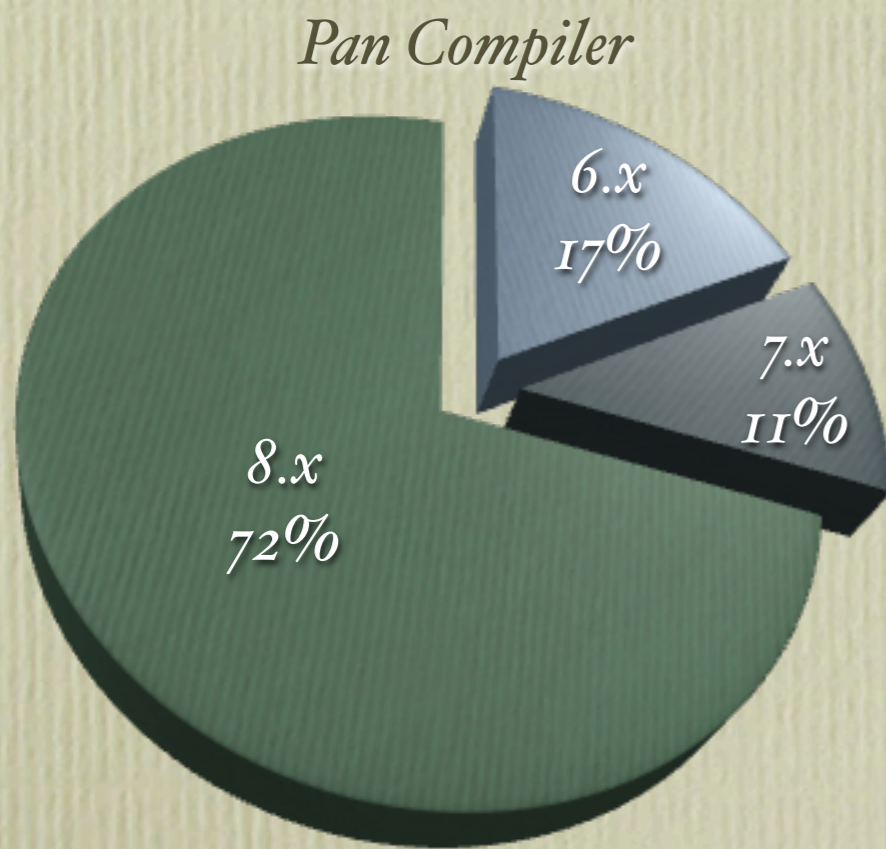

Quattor Software