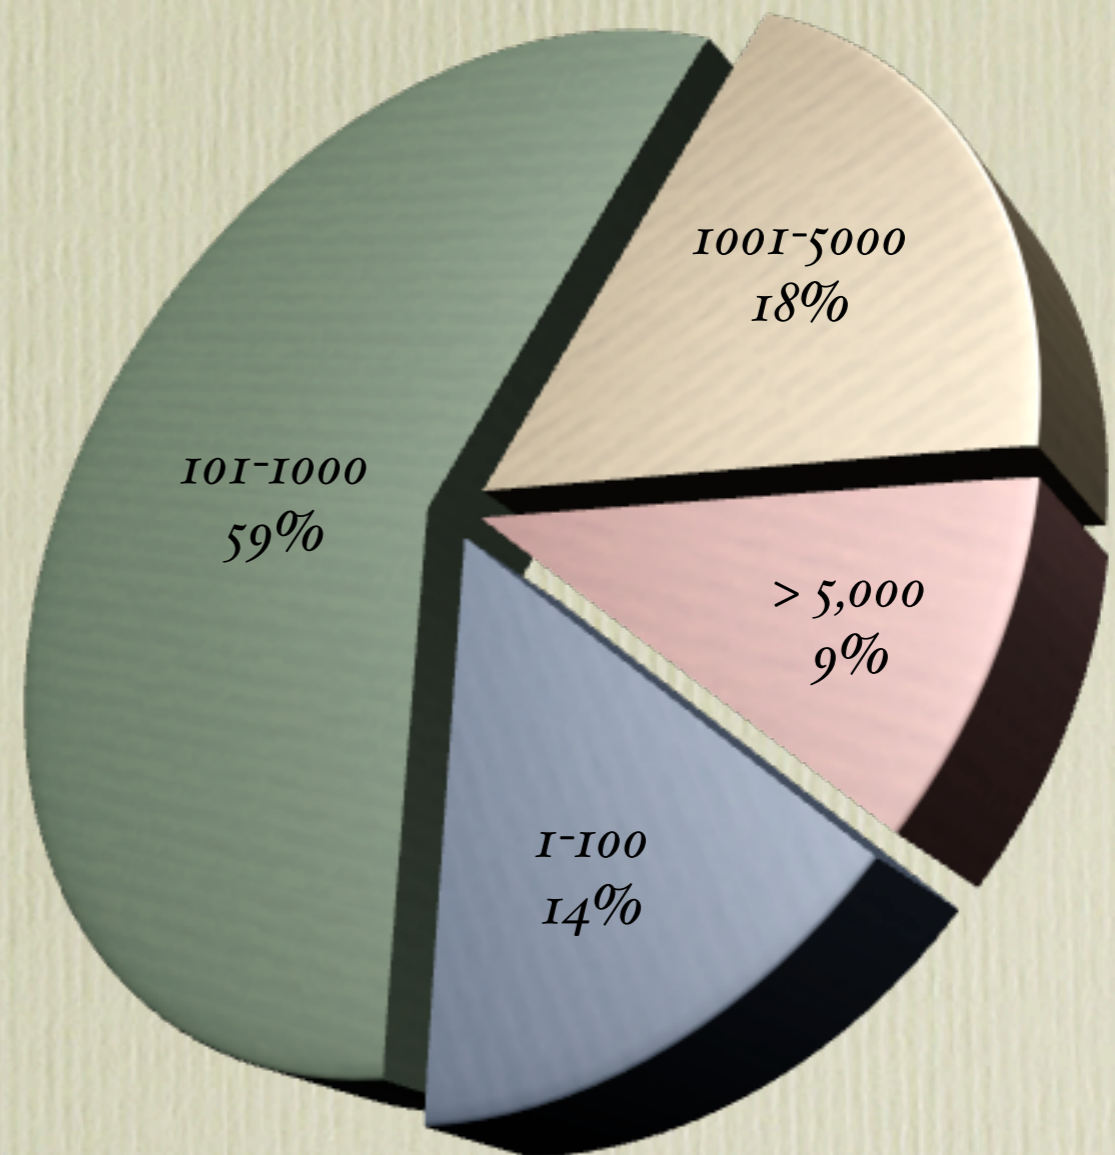

# 7th Quattor Workshop

---

Site Survey Overview

# Site Survey

- 22 responses (16 distinct sites) from 13 countries

# Users of Quattor

- Admins per system higher this time around: (previously 83% under 5 admins)