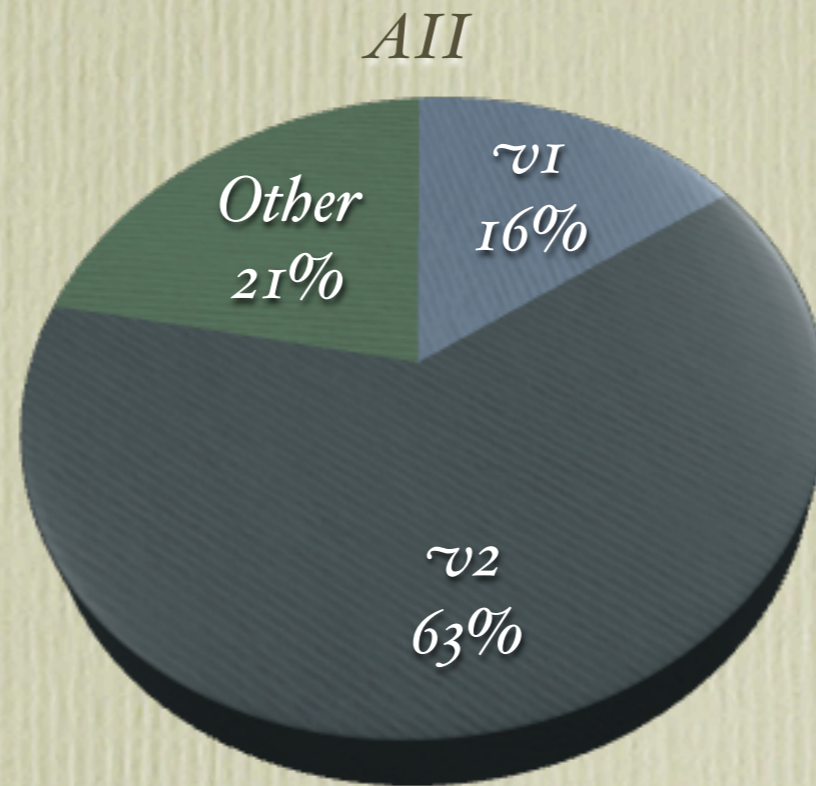

Quattor Software