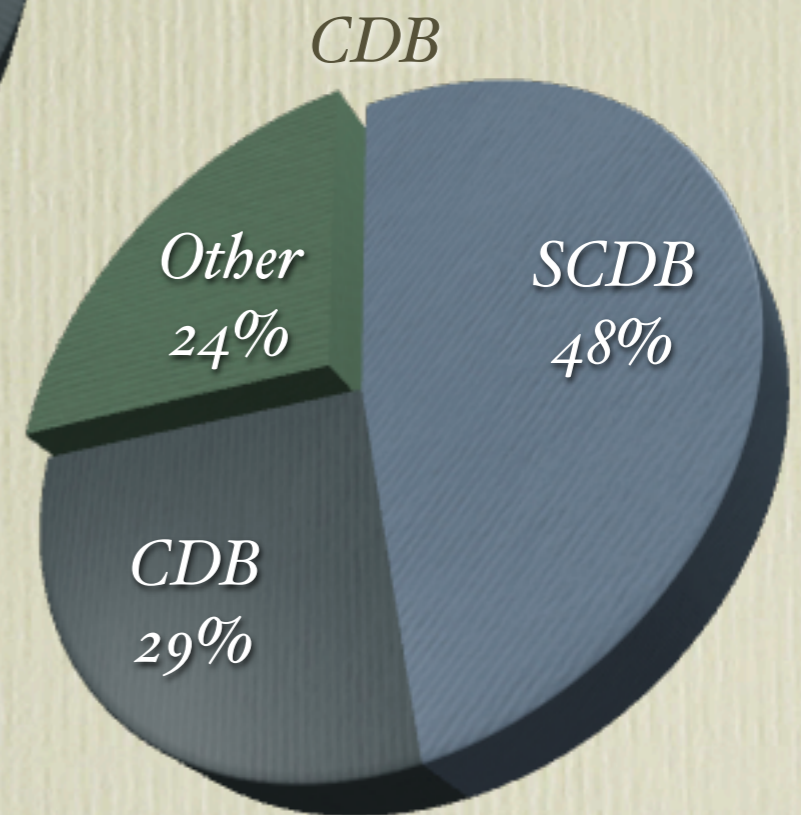

Quattor Software