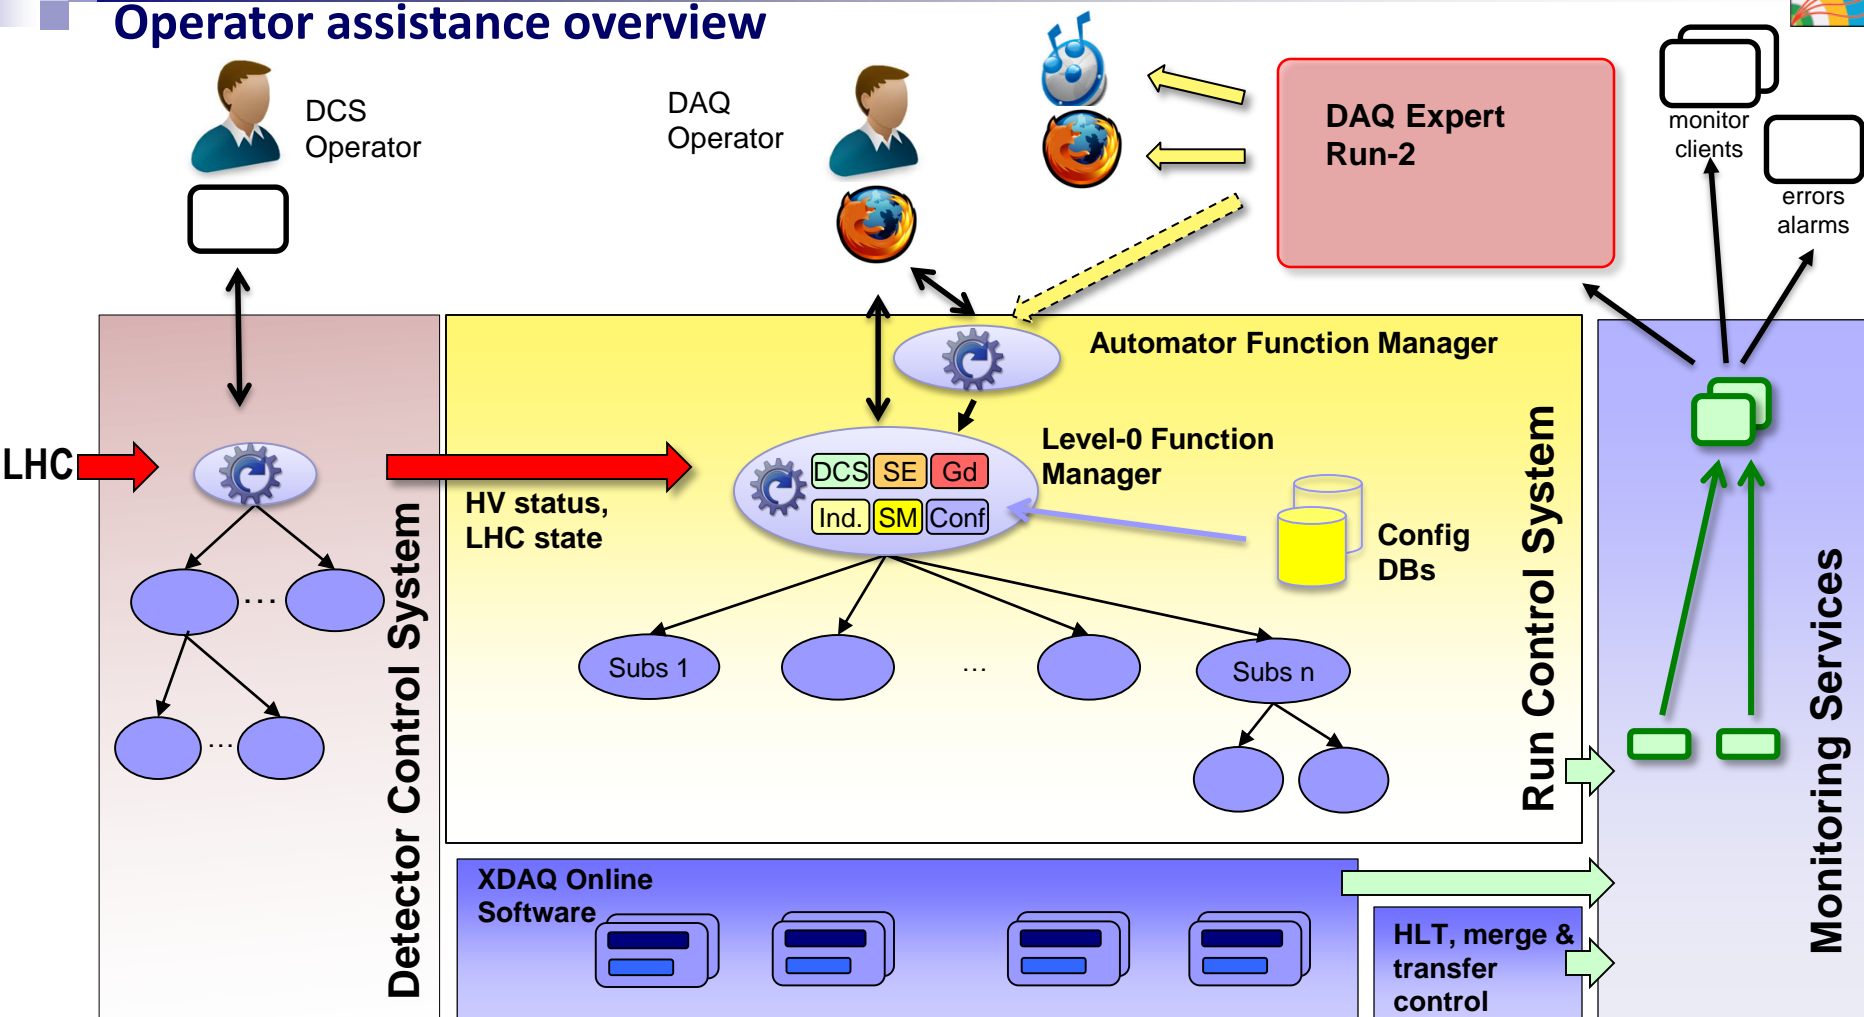

Operator assistance overview

Evolution

System controlled by
DAQ Expert

Automator: 2-click recovery
DAQ Expert advice

Automatic actions,
Guidance,
Soft Error recovery
DAQ Doctor (Run-1)

Manual Operations