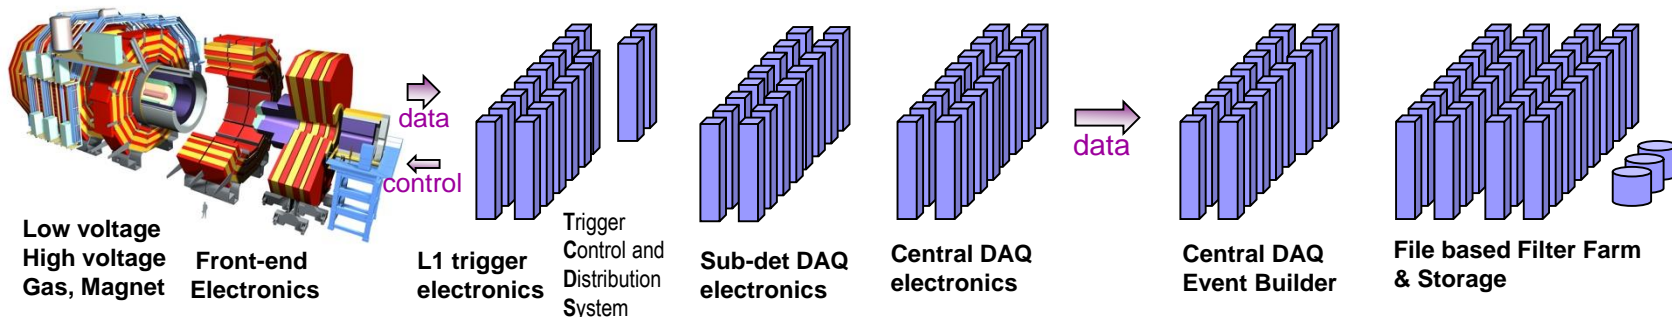

Operator assistance overview

Evolution

System controlled by
DAQ Expert

Automator: 2-click recovery
DAQ Expert advice

Automatic actions,
Guidance,
Soft Error recovery
DAQ Doctor (Run-1)

Manual Operations