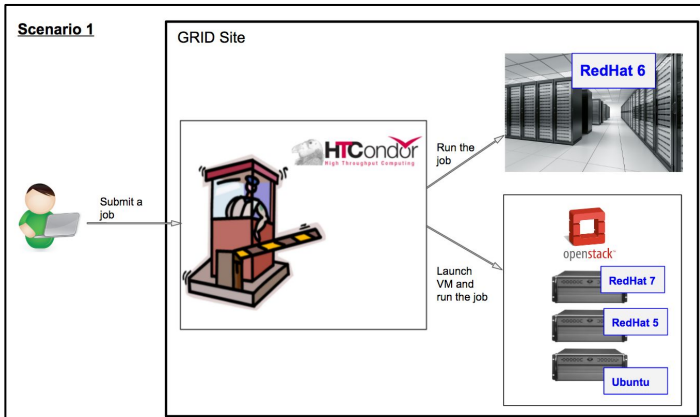

# Highlights: Interfacing HTCondor-CE with OpenStack

Authors: Brian Bockelman, [Jose Caballero](#), John Hover

**Elastic transparent expansion:**  
run jobs with special requirements that can not be satisfied by the standard farm

**Interactive usage:**  
using the HTCondor-CE to interact with OpenStack and/or Glance on behalf of the user to upload images, boot/kill a VM.