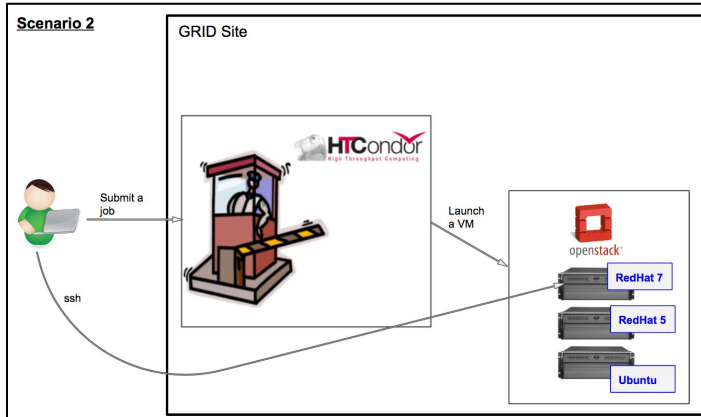

# Highlights: Interfacing HTCondor-CE with OpenStack

Authors: Brian Bockelman, [Jose Caballero](#), John Hover

**Elastic transparent expansion:**  
run jobs with special requirements that can not be satisfied by the standard farm

**Interactive usage:**  
using the HTCondor-CE to interact with OpenStack and/or Glance on behalf of the user to upload images, boot/kill a VM.