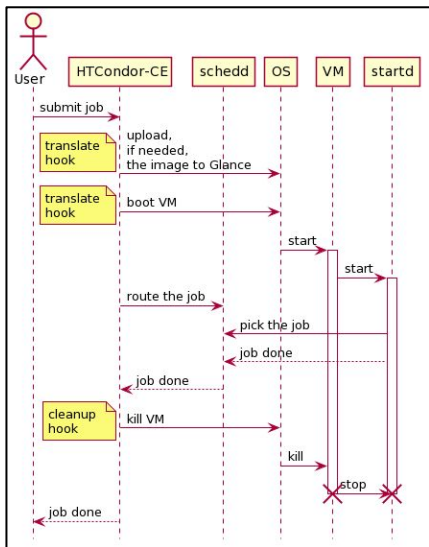

# Highlights: Interfacing HTCondor-CE with OpenStack

Authors: Brian Bockelman, [Jose Caballero](#), John Hover

**Elastic transparent expansion:**  
run jobs with special requirements that can not be satisfied by the standard farm

**Interactive usage:**  
using the HTCondor-CE to interact with OpenStack and/or Glance on behalf of the user to upload images, boot/kill a VM.