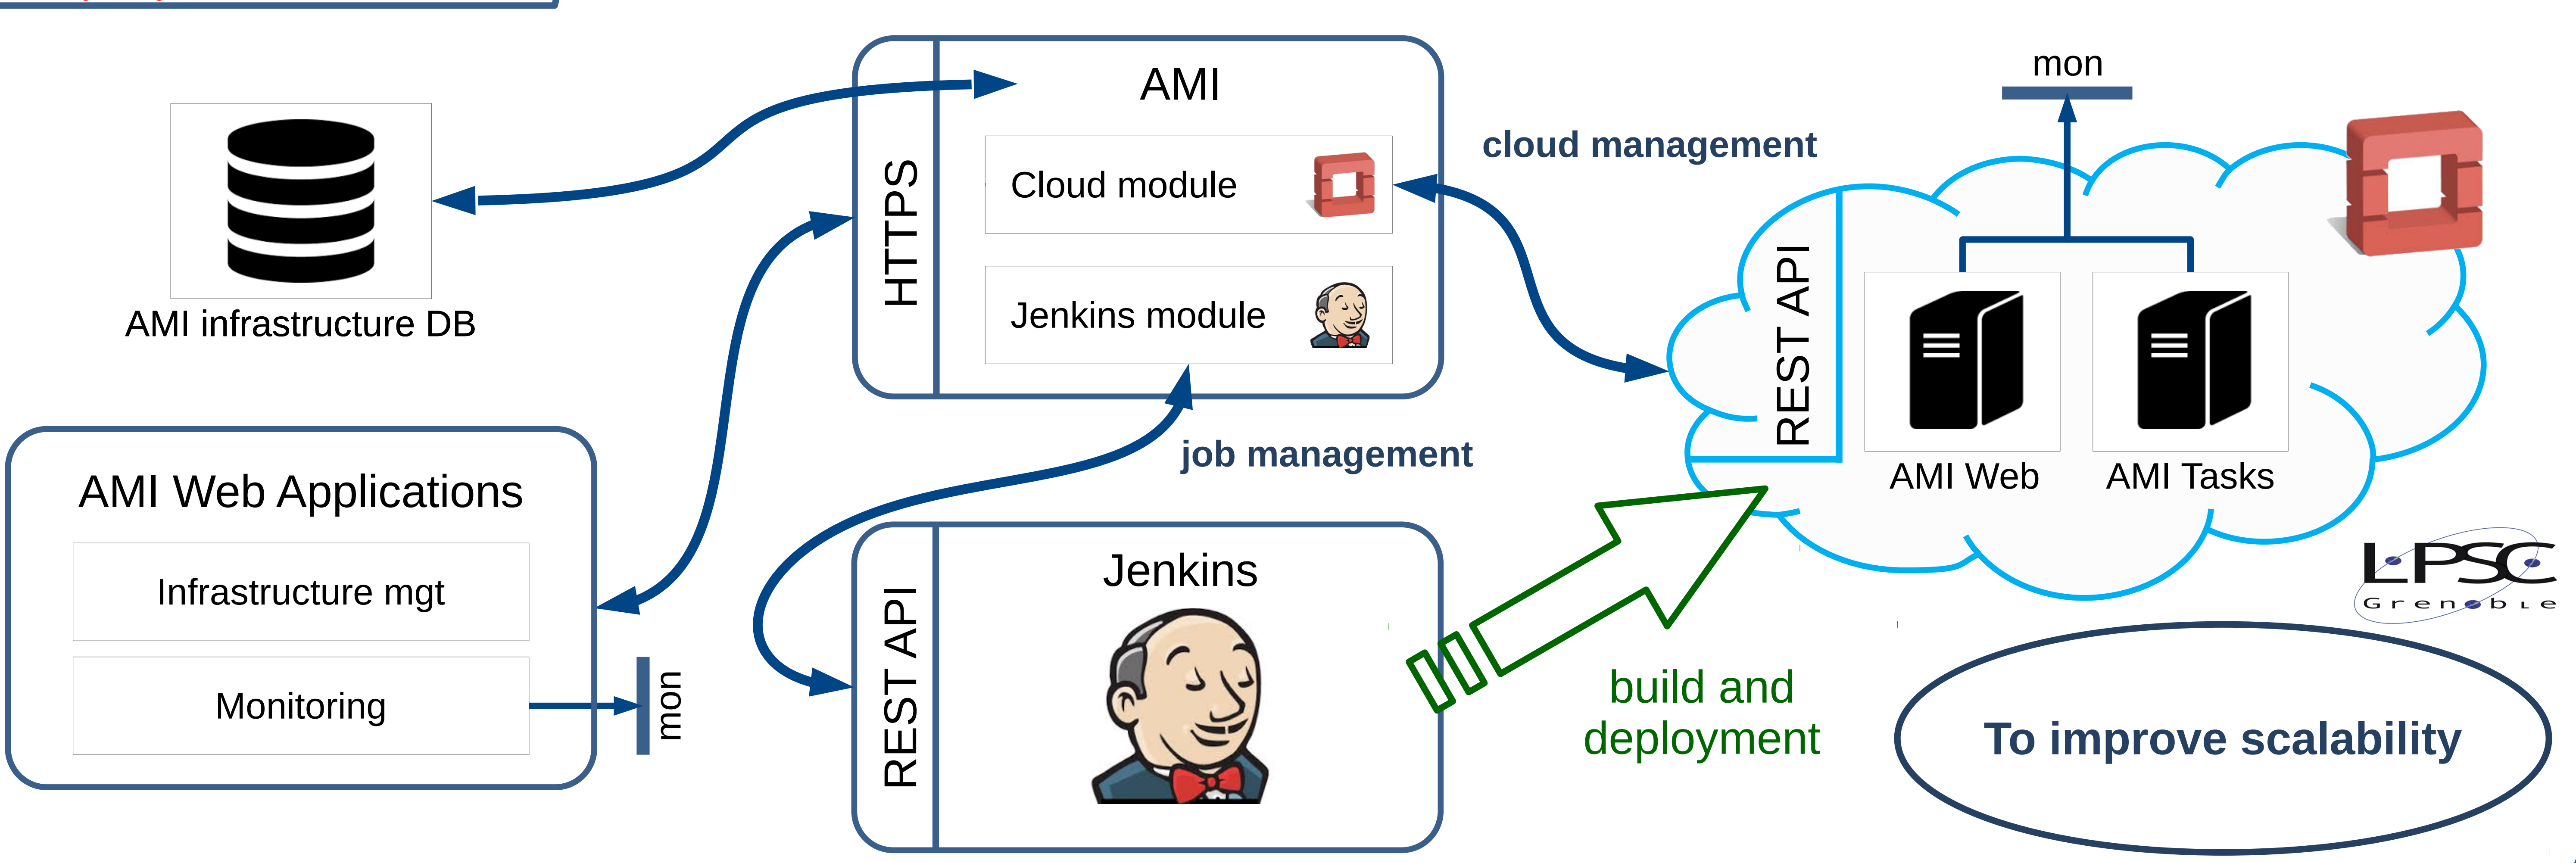

Deployment workflow