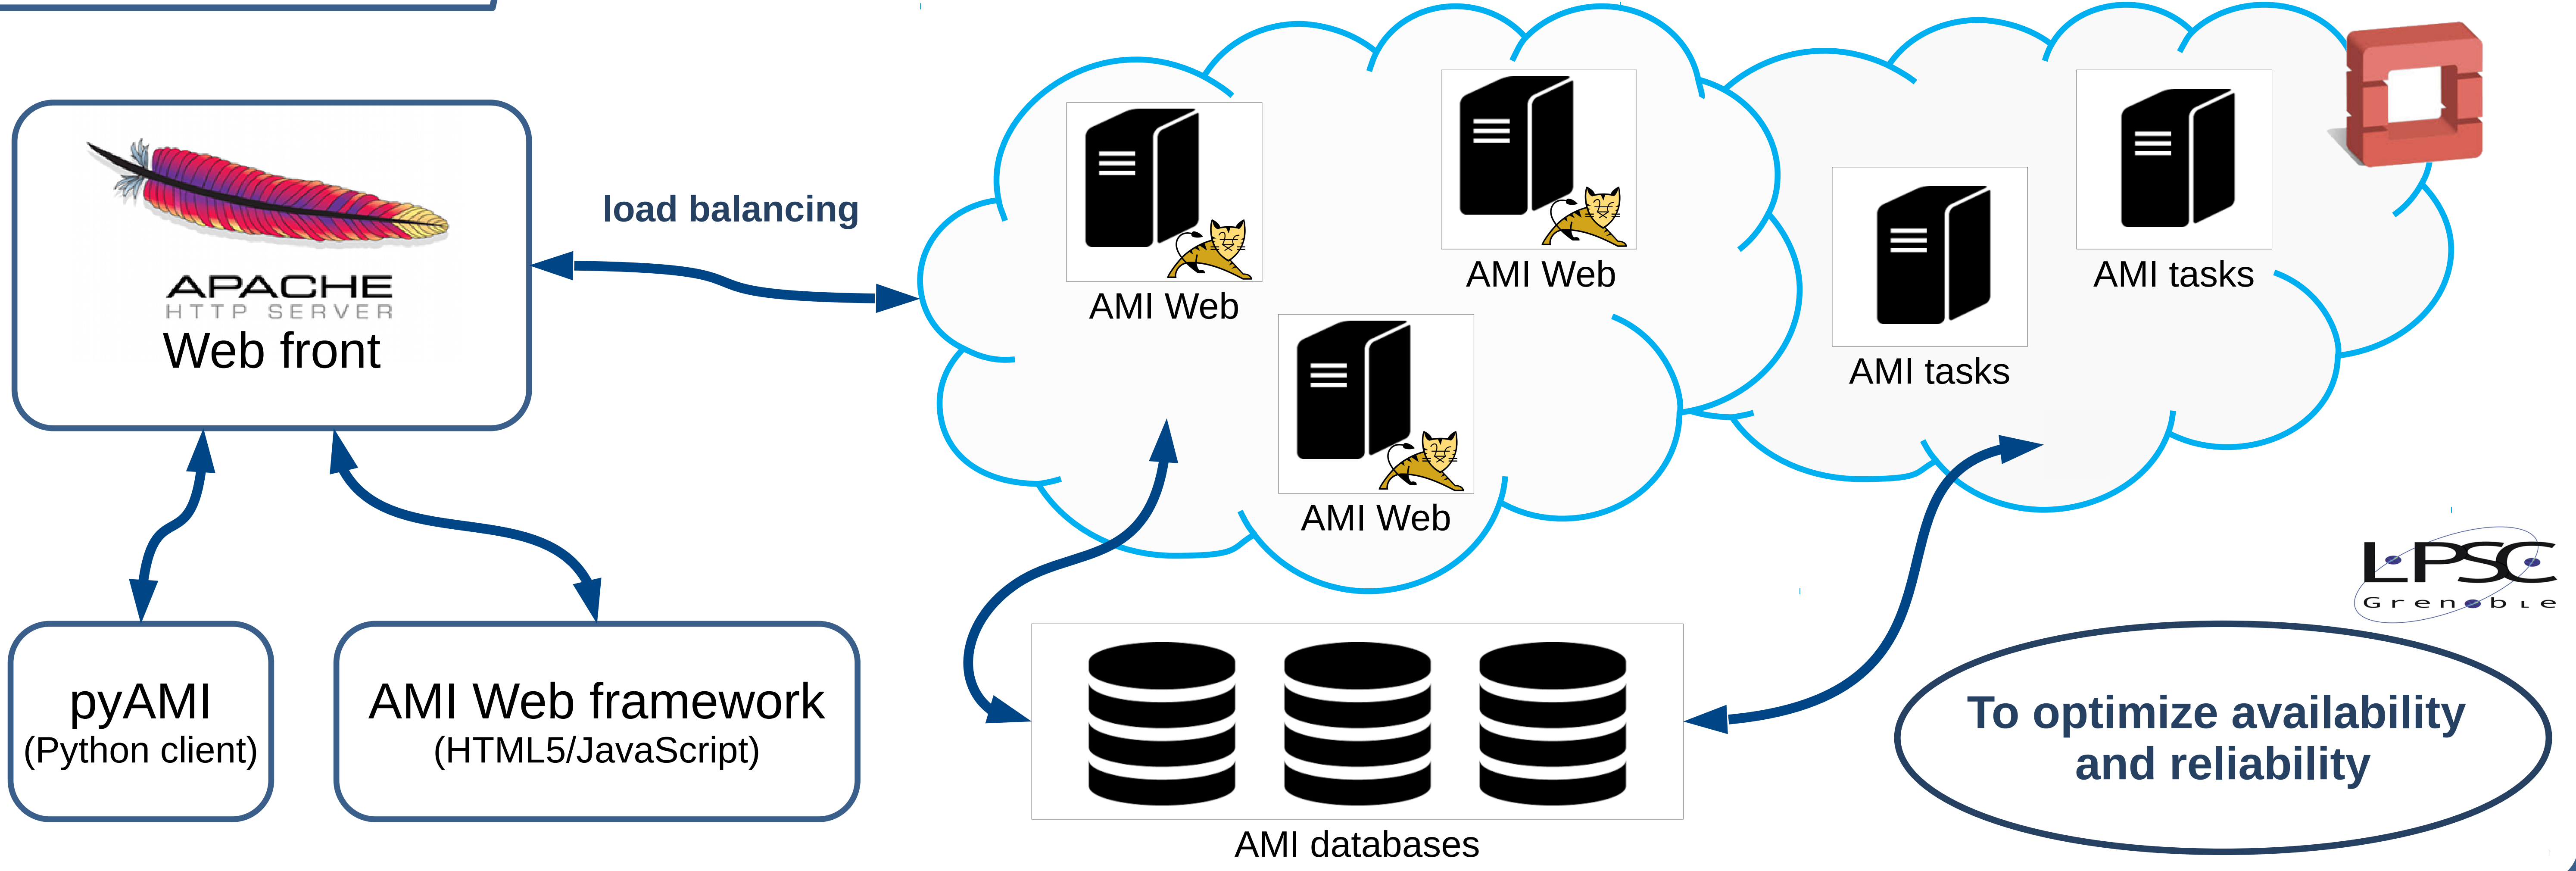

Deploying the ATLAS Metadata Interface in the cloud with Jenkins

The ATLAS Metadata Interface¹ (AMI) is a mature application of more than 15 years of existence. Recently we developed a Jenkins-based system to on-demand deploy and monitor AMI in the cloud.

What is AMI?

AMI is a generic framework to quickly design **metadata-oriented** applications. It provides facilities for aggregating and searching data with easy-to-use web interfaces and lightweight clients.

Deployment system's benefits

- Dedicated web application to centralize:
 - ✓ cloud server administration,
 - ✓ application deployments.
- Jenkins has made on-demand deployment possible.

AMI Infrastructure

Jenkins triggered by AMI

Job	Name	Last Success	Last Failure	Last Duration
AMI_ATLAS_Task	AMI_ATLAS_Task	3 days 6 hr - 11:53	N/A	54 sec
AMI_ATLAS_Task_External	AMI_ATLAS_Task_External	28 days 8 hr - 1:55	1 mo 19 days - 1:55	53 sec
AMI_ATLAS_Task_Web	AMI_ATLAS_Task_Web	1 mo 21 days - 1:52	N/A	53 sec
AMI_Code_Quality	AMI_Code_Quality	2 days 10 hr - 10:58	N/A	1 min 30 sec
AMI_H2SM	AMI_H2SM	27 days 10 hr - 1:55	4 mo 15 days - 1:55	6 min 20 sec
AMI_Superstore	AMI_Superstore	1 mo 20 days - 1:55	7 mo 20 days - 1:55	1 min 20 sec
AMI_Superstore	AMI_Superstore	1 mo 20 days - 1:55	N/A	48 sec