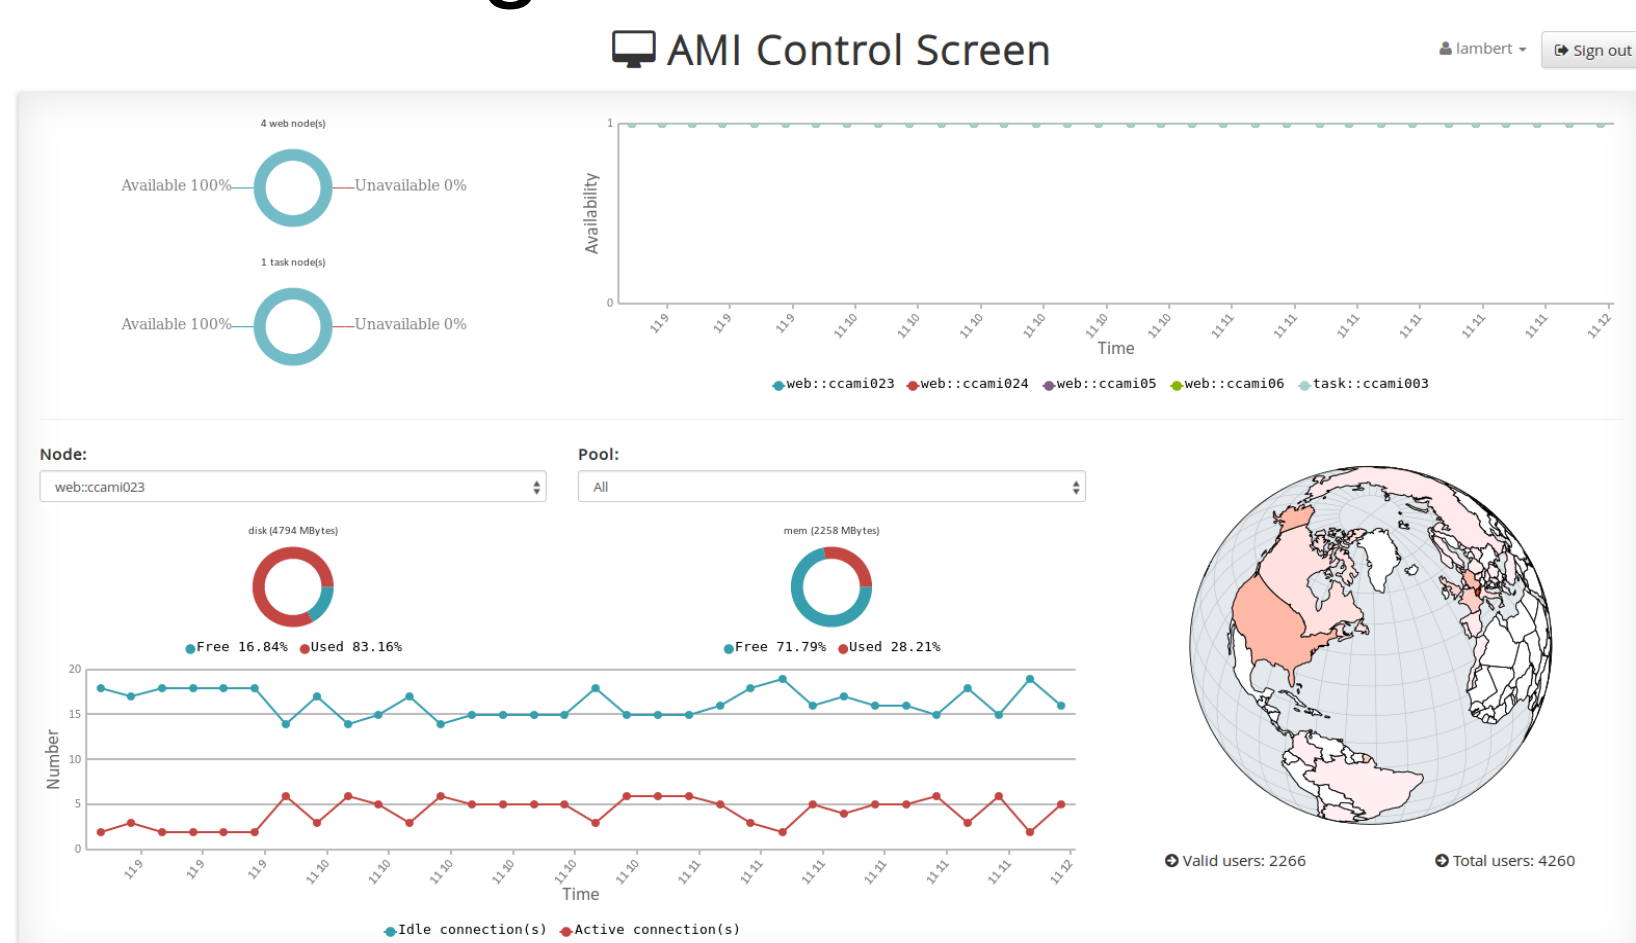

Deploying the ATLAS Metadata Interface in the cloud with Jenkins

The ATLAS Metadata Interface¹ (AMI) is a mature application of more than 15 years of existence. Recently we developed a Jenkins-based system to on-demand deploy and monitor AMI in the cloud.

What is AMI?

AMI is a generic framework to quickly design **metadata-oriented** applications. It provides facilities for aggregating and searching data with easy-to-use web interfaces and lightweight clients.

Deployment workflow

Web 2.0 interfaces

Monitoring

Cloud node management

Tools	name	region	flavor	image	status	IPV4addr	IPV6addr
○	ami-11-0-0	ami-11-0-0	ami-11-0-0	ami-11-0-0	ACTIVE	134.156.243.9	
○	ami-11-0-0	ami-11-0-0	ami-11-0-0	ami-11-0-0	ACTIVE	134.156.243.8	
○	ami-11-0-0	ami-11-0-0	ami-11-0-0	ami-11-0-0	ACTIVE	134.156.243.7	
○	ami-11-0-0	ami-11-0-0	ami-11-0-0	ami-11-0-0	ACTIVE	134.156.243.6	
○	ami-11-0-0	ami-11-0-0	ami-11-0-0	ami-11-0-0	ACTIVE	134.156.243.5	
○	ami-11-0-0	ami-11-0-0	ami-11-0-0	ami-11-0-0	ACTIVE	134.156.243.4	
○	ami-11-0-0	ami-11-0-0	ami-11-0-0	ami-11-0-0	ACTIVE	134.156.243.3	
○	ami-11-0-0	ami-11-0-0	ami-11-0-0	ami-11-0-0	ACTIVE	134.156.243.2	
○	ami-11-0-0	ami-11-0-0	ami-11-0-0	ami-11-0-0	ACTIVE	134.156.243.1	
○	ami-11-0-0	ami-11-0-0	ami-11-0-0	ami-11-0-0	ACTIVE	134.156.243.10	

Jenkins triggered by AMI

Job	Name	Last Success	Last Failure	Last Duration
AMI_ATLAS_Task	AMI_ATLAS_Task	3 days 6 hr - 11:53	N/A	54 sec
AMI_ATLAS_Task_External	AMI_ATLAS_Task_External	28 days 8 hr - 1:55	1 mo 19 days - 1:55	53 sec
AMI_ATLAS_Task_Web	AMI_ATLAS_Task_Web	1 mo 21 days - 1:52	N/A	53 sec
AMI_Code_Quality	AMI_Code_Quality	2 days 10 hr - 10:58	N/A	1 min 30 sec
AMI_H2SM	AMI_H2SM	27 days 10 hr - 1:55	4 mo 15 days - 1:55	6 min 20 sec
AMI_Superstore	AMI_Superstore	1 mo 20 days - 1:55	7 mo 20 days - 1:55	1 min 20 sec
AMI_Superstore	AMI_Superstore	1 mo 20 days - 1:55	N/A	48 sec