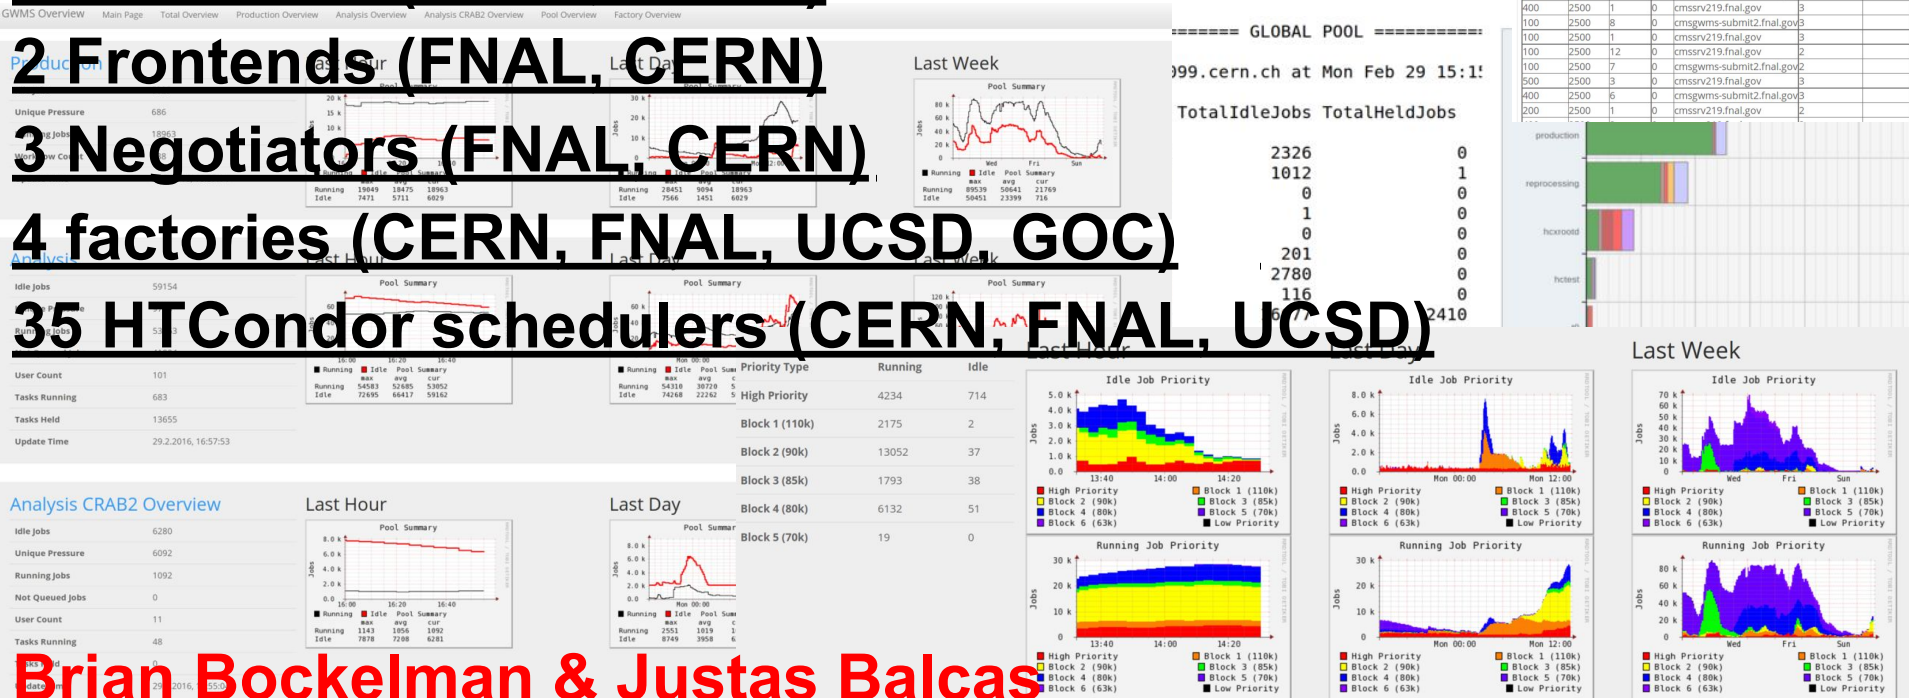

<http://cms-gwmsmon.cern.ch>

Dashboard Link
Hide Debug Information

WallTime	Memory	Running	Idle	Scheduler	Desired Sites	Warnings
900	2500	26	0	cmsrv219.fnal.gov	2	
400	2500	132	0	cmsgwms-submit2.fnal.gov	2	
500	2500	439	0	cmsgwms-submit2.fnal.gov	2	
1000	2500	119	0	cmsgwms-submit2.fnal.gov	2	
300	2500	3	0	cmsgwms-submit2.fnal.gov	3	
800	2500	0	0	cmsrv219.fnal.gov	3	
400	2500	26	0	cmsrv219.fnal.gov	2	
200	2500	40	0	cmsgwms-submit1.fnal.gov	2	
400	2500	14	0	cmsgwms-submit1.fnal.gov	3	
500	2500	241	0	cmsgwms-submit1.fnal.gov	2	
400	2500	1	0	cmsrv219.fnal.gov	3	
500	2500	1115	2027	cmsgwms-submit2.fnal.gov	2	
500	2500	478	45	cmsrv219.fnal.gov	2	
200	2500	27	0	cmsgwms-submit2.fnal.gov	2	
200	2500	3	0	cmsgwms-submit2.fnal.gov	2	
300	2500	92	2	cmsrv219.fnal.gov	2	
500	2500	413	1478	cmsrv219.fnal.gov	2	
400	2500	10	0	cmsgwms-submit2.fnal.gov	2	
100	2500	11	0	cmsgwms-submit2.fnal.gov	2	
400	2500	23	0	cmsgwms-submit2.fnal.gov	3	
300	2500	4	0	cmsgwms-submit1.fnal.gov	2	
400	2500	1	0	cmsrv219.fnal.gov	3	
100	2500	8	0	cmsgwms-submit2.fnal.gov	3	
100	2500	1	0	cmsrv219.fnal.gov	3	
100	2500	12	0	cmsrv219.fnal.gov	2	
100	2500	7	0	cmsgwms-submit2.fnal.gov	2	
500	2500	3	0	cmsrv219.fnal.gov	3	
400	2500	6	0	cmsgwms-submit2.fnal.gov	3	
200	2500	1	0	cmsrv219.fnal.gov	2	

2 Collectors (FNAL, CERN)

2 Frontends (FNAL, CERN)

3 Negotiators (FNAL, CERN)

4 factories (CERN, FNAL, UCSD, GOC)

35 HTCondor schedulers (CERN, FNAL, UCSD)

Brian Bockelman & Justas Balcas