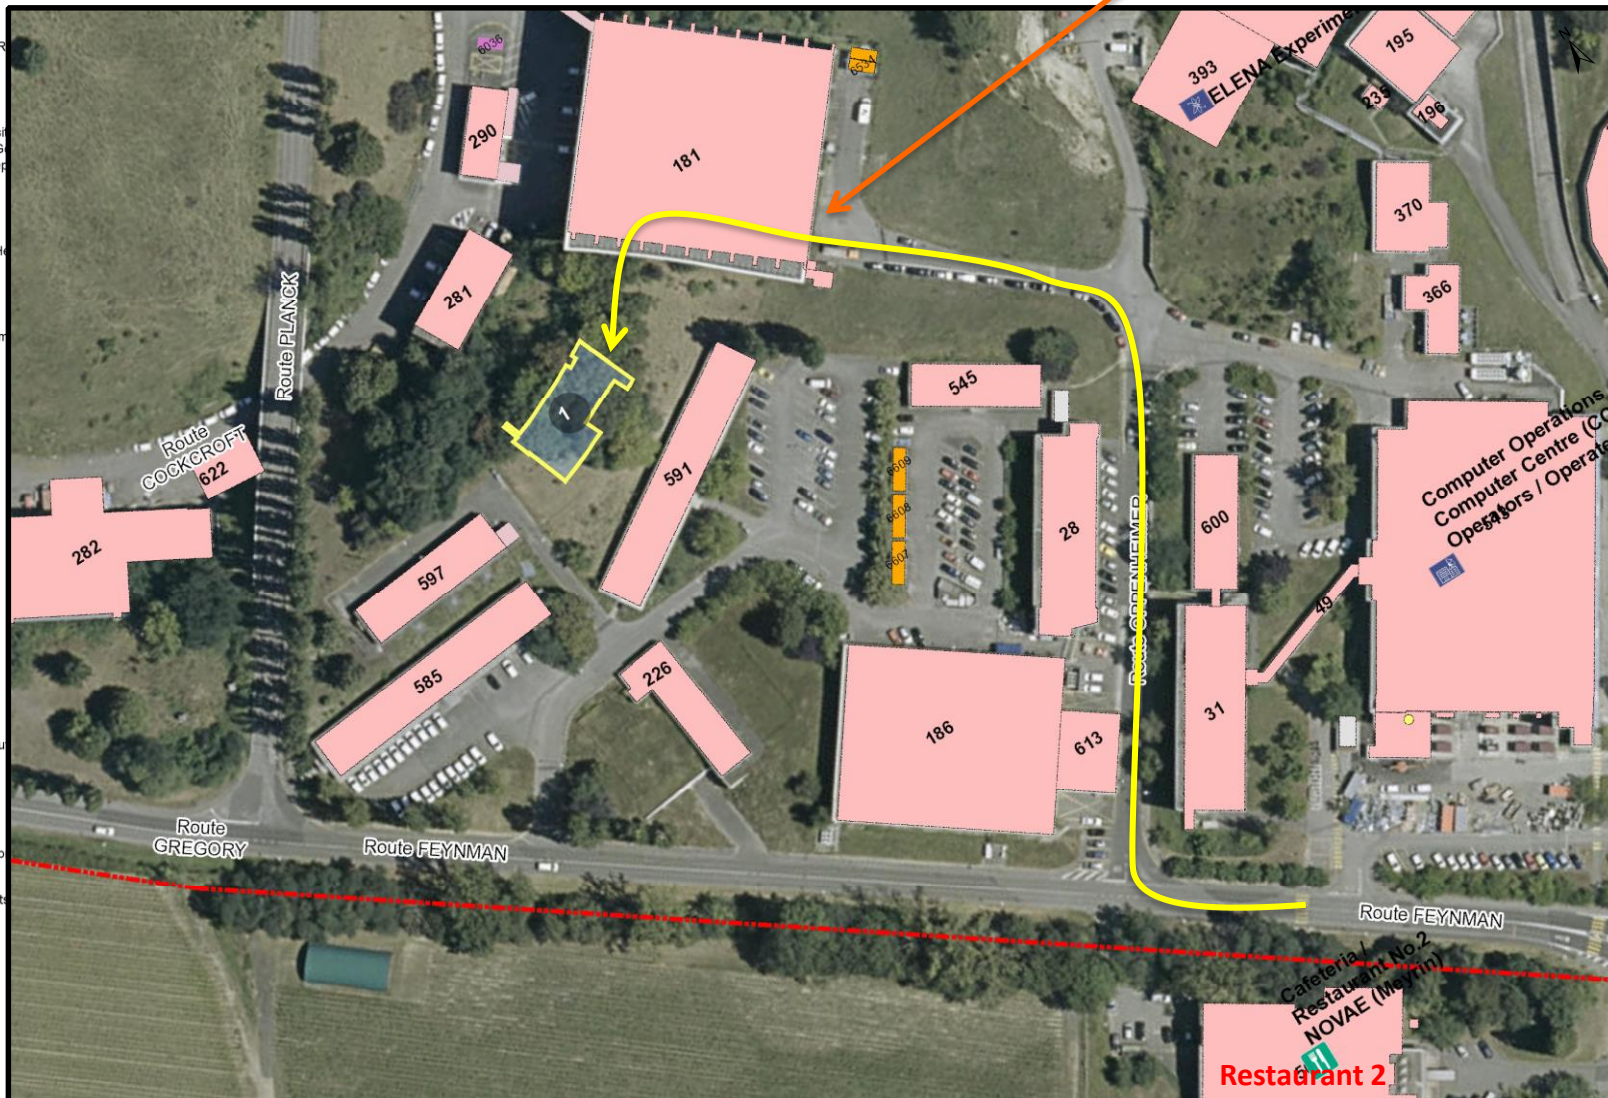

375/T2-A11 – Séta a 2-es étteremtől

Main Points Of Interest

- CERN Reception and Shop - Reception boutique CERN
- CERN Access Cards
- Service Desk
- Goods Reception (Prevision site) / Reception marchandises Pr, G / Reception (Meyrin site) - Reception Marchandises Meyri
- TRAM Stop
- Bus Stop
- Helicopter Platform Meyrin; Helicopter Platform Pt5
- Fire Brigade / Pompiers
- HUG/SMUR
- Infirmary/Medical service; Infirmerie / Service (infirmerie)
- Globe
- Microcosm
- Restaurants
- Accommodation
- Bank
- Post Office

Other Points Of Interest

- Entrance
- Pedestrian/Bicycle Entrance
- Custom
- Users Office
- Bus Stop
- Car Pool
- Fuel Pump
- Long-term Parking
- Experiments
- Computer Operations - Computer Operators / Operateurs
- Control Room
- Electronics Pool
- Training center
- CERN library desk (Central Library)
- Big-Bang passport
- Nursery School/Jardin d'enfants
- Carlson Wagonlit
- UNIQA CERN Office
- Fitness Trail
- CERN Football Field
- CERN Rugby Field
- Picnic Area