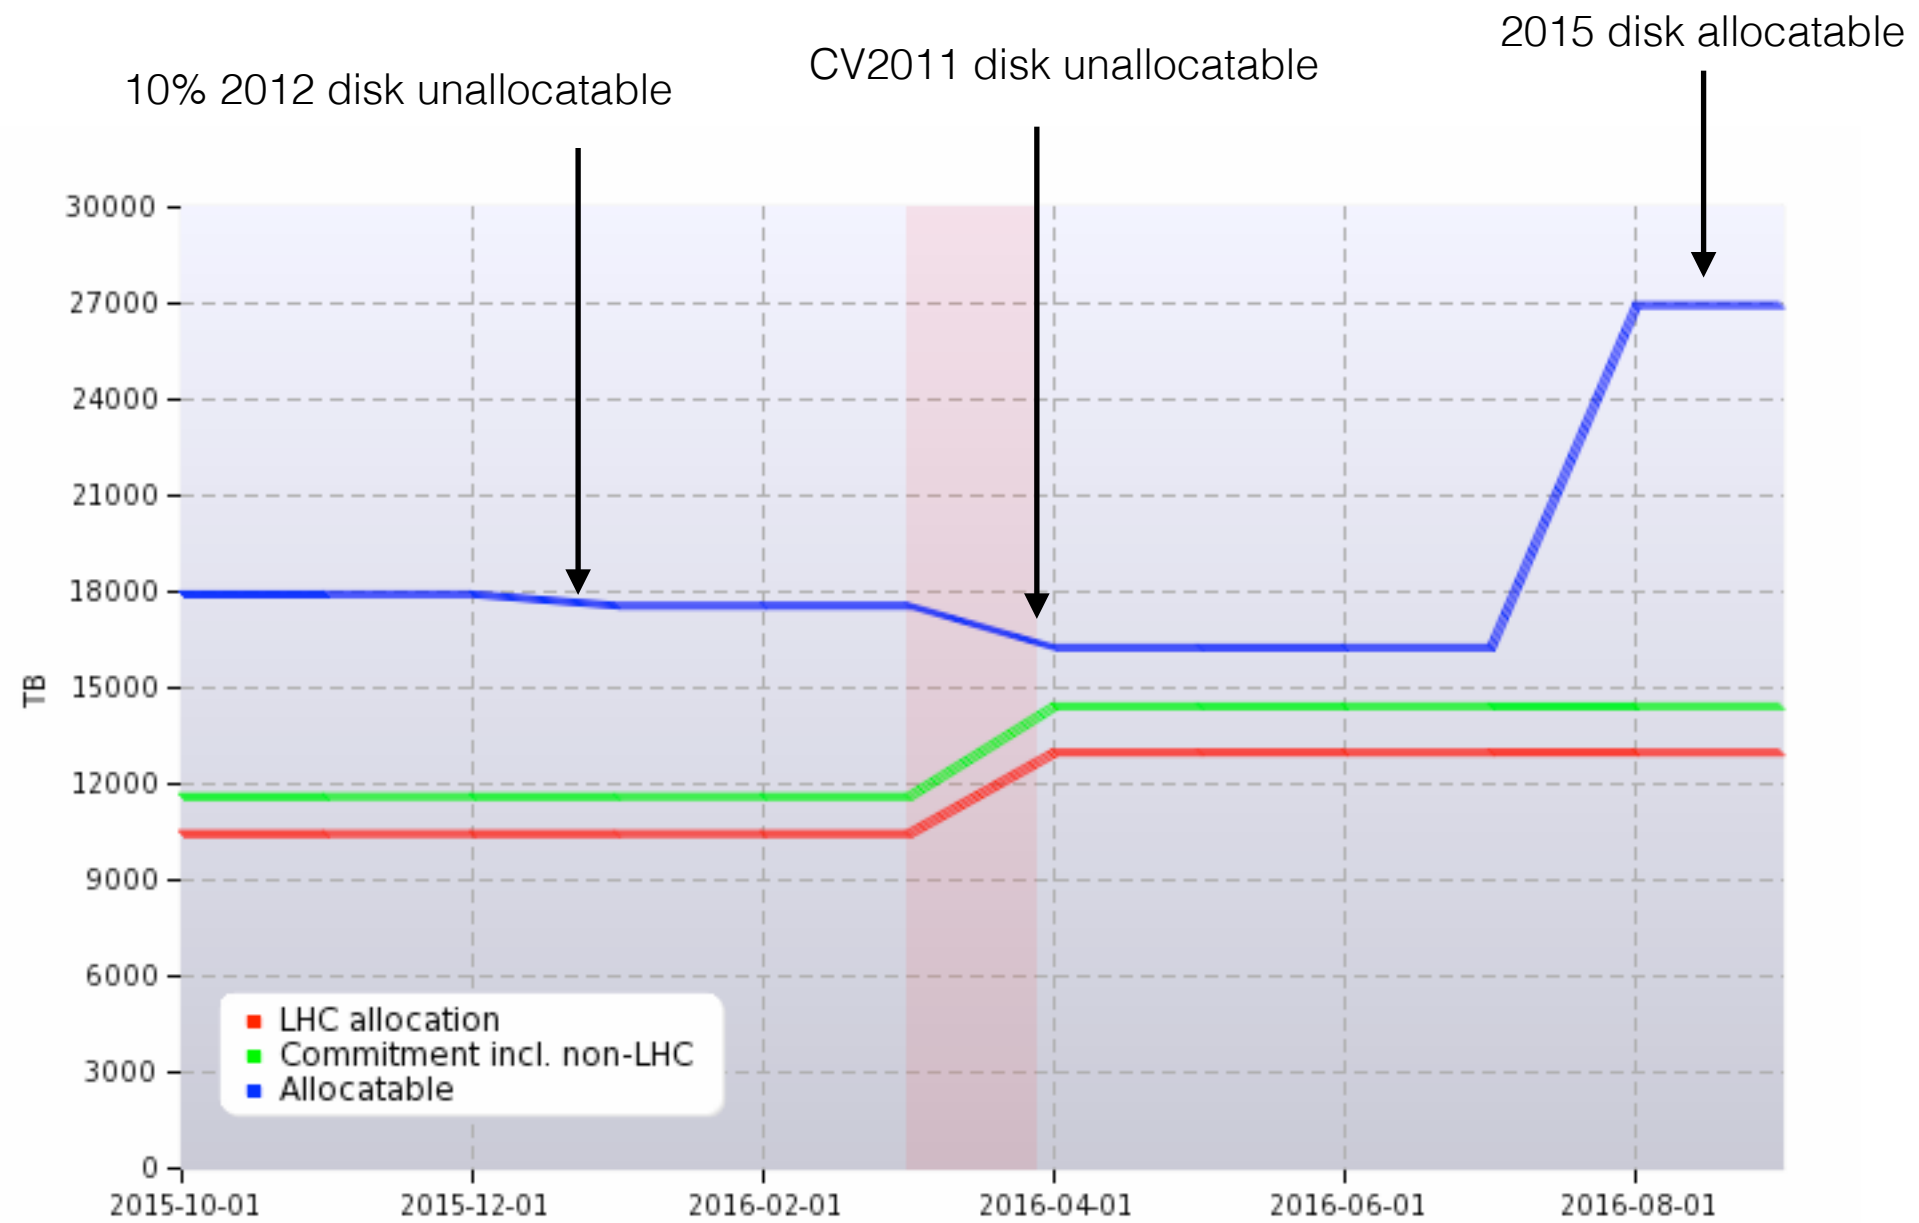

WLCG CPU Pledges / Allocations

WLCG Disk Pledges / Allocations

V2011 kept until April 2017

WLCG Tape Pledges / Allocations