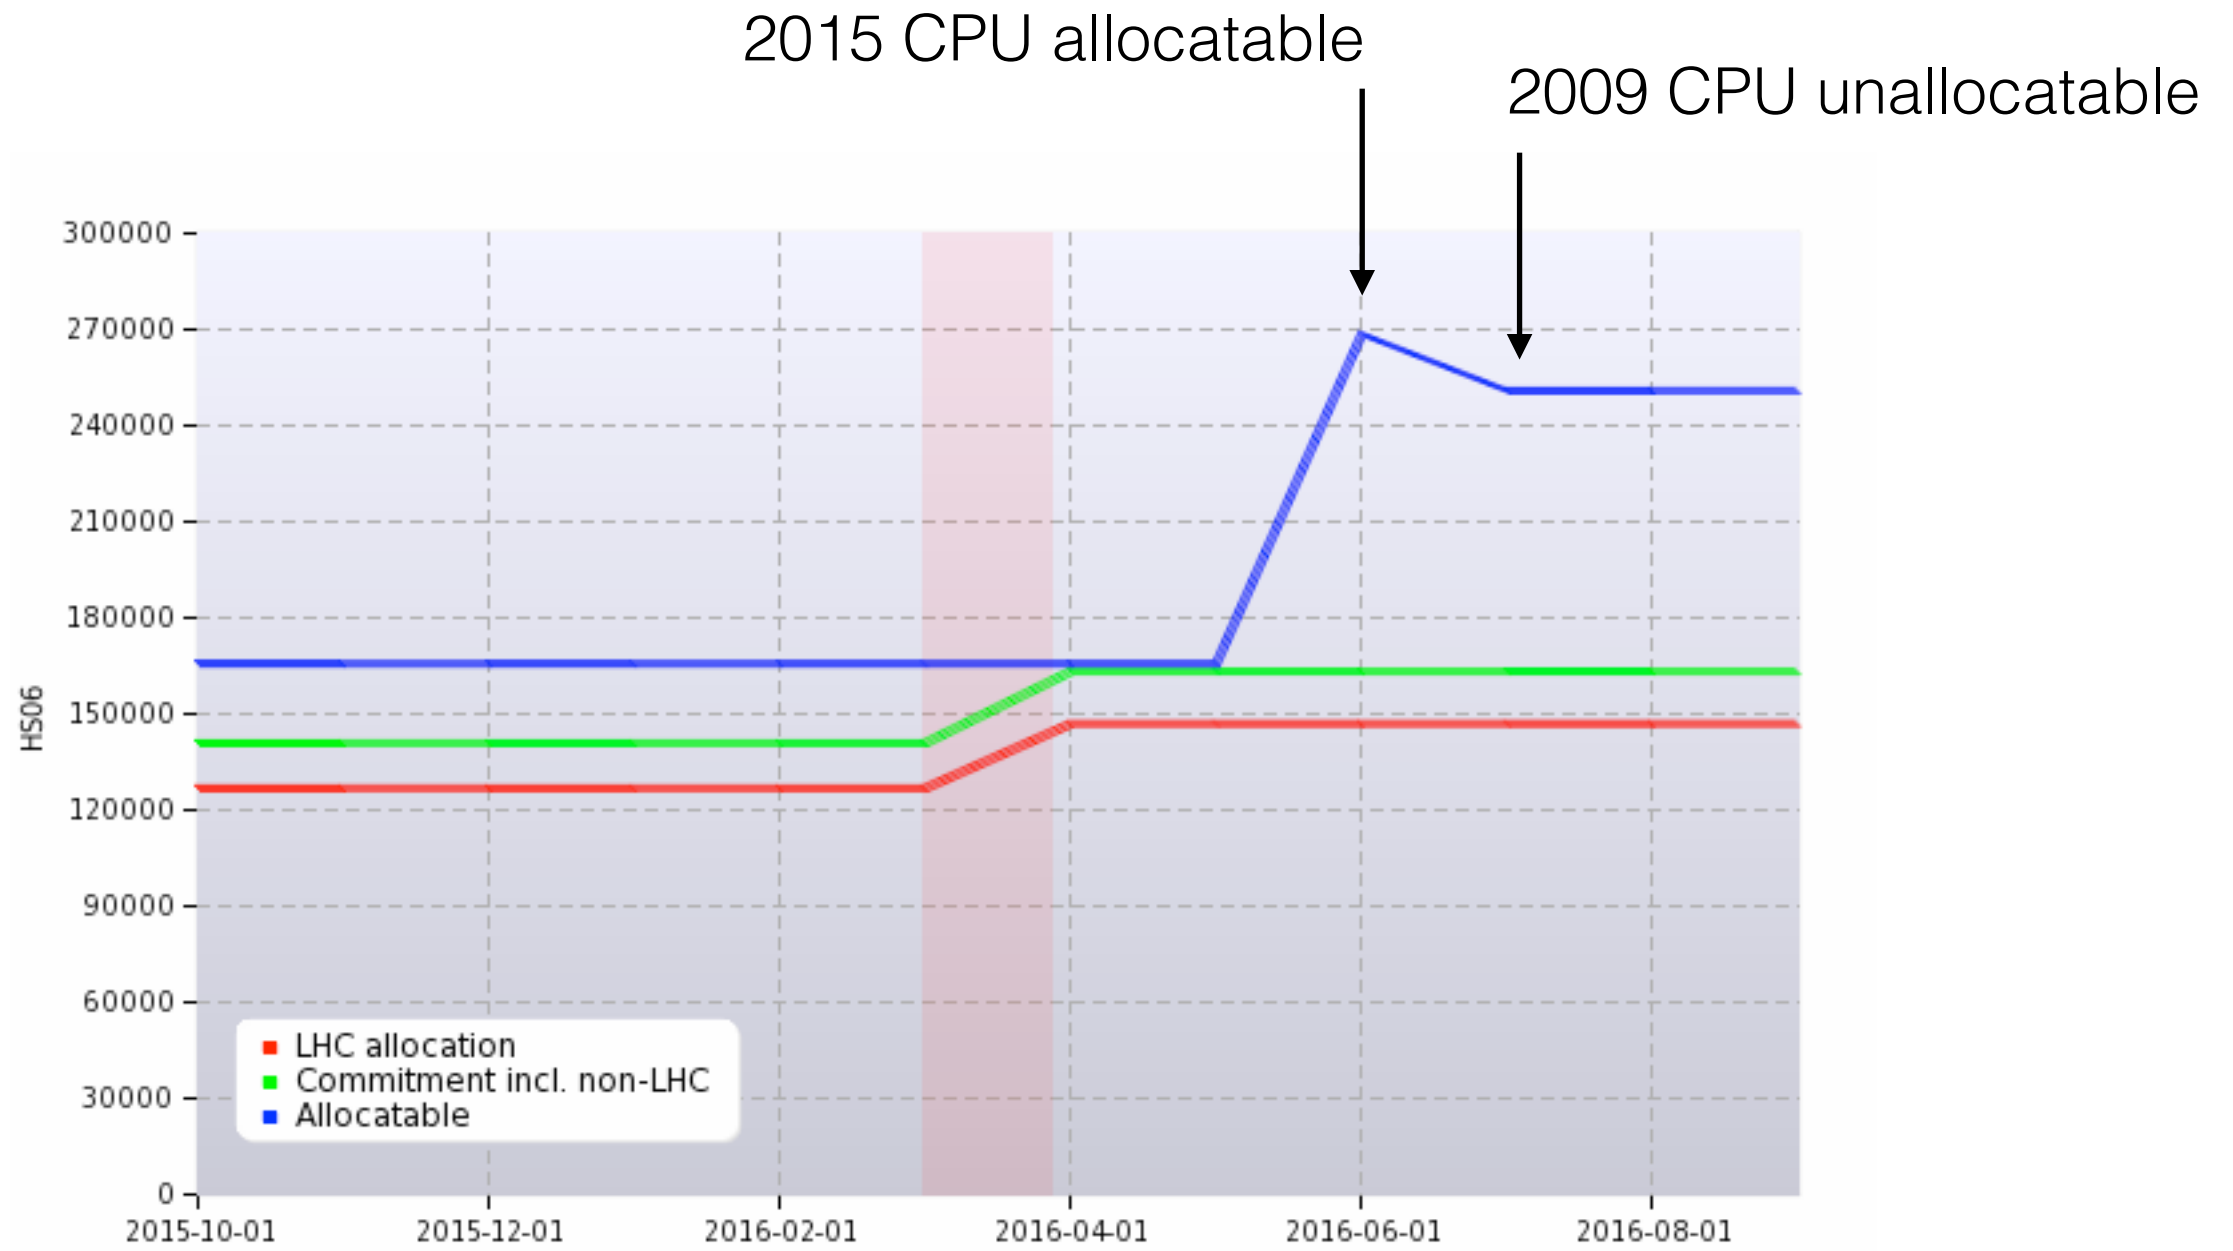

WLCG CPU Pledges / Allocations

WLCG Disk Pledges / Allocations

V2011 kept until April 2017

WLCG Tape Pledges / Allocations