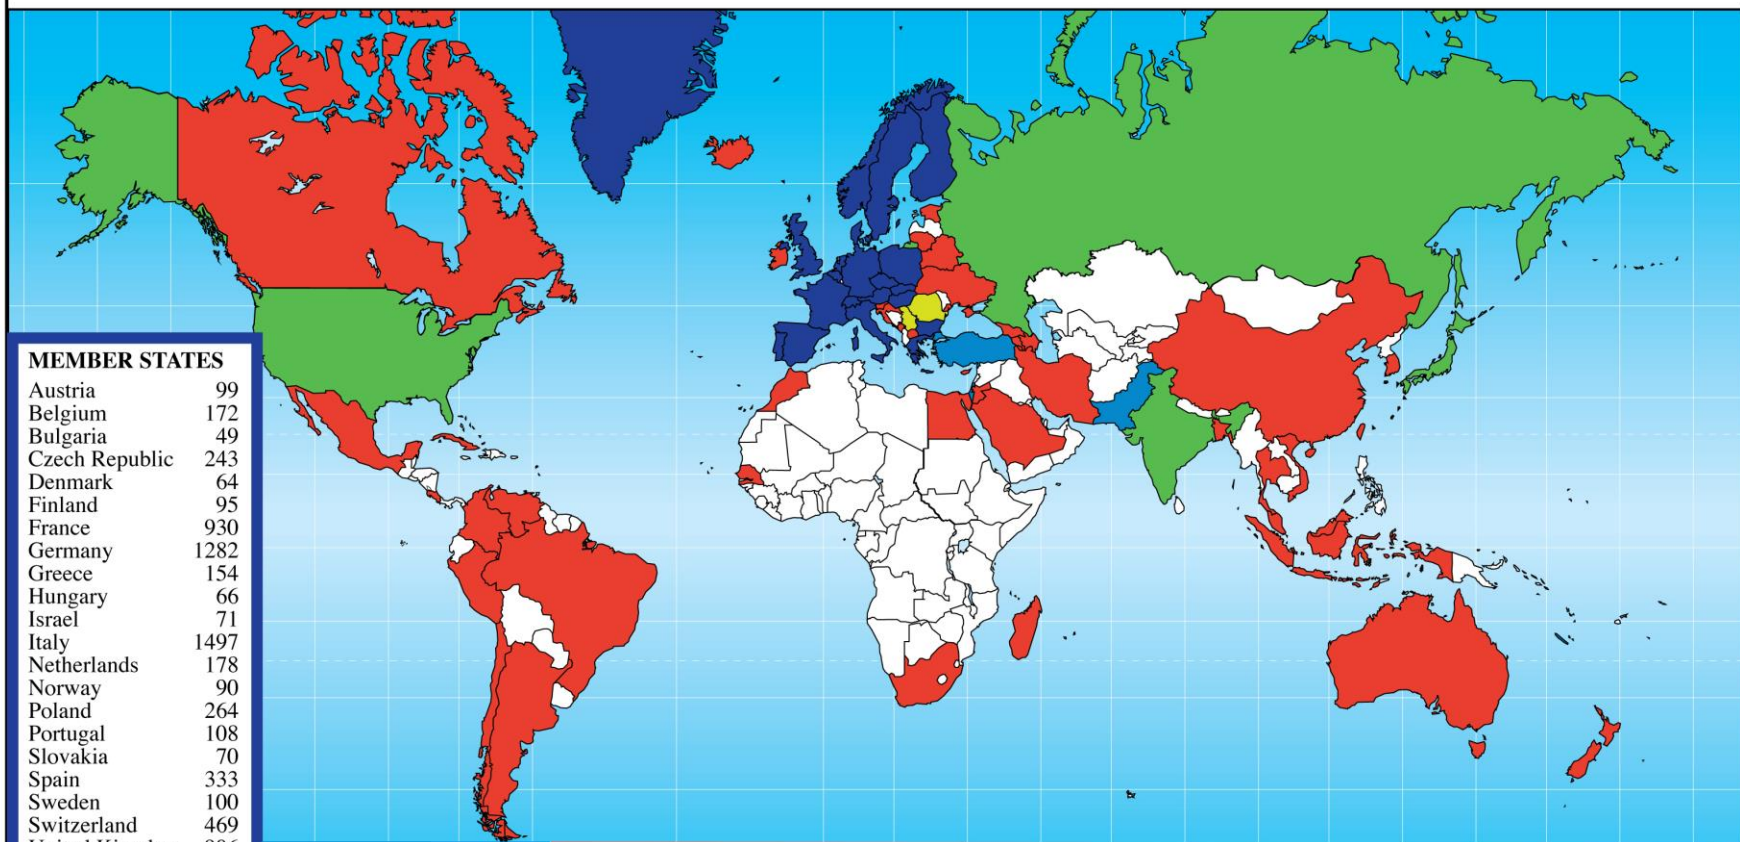

16+

DS
CATIA Done by www.cadcam.ge

Seeing the Micro needs the Macro (scopes)

CERN was founded 1954: 12 European States Today: 21 Member States

- ~ 2300 staff
- ~ 730 other paid personnel
- ~ 11000 users
- Budget (2016) ~1000 MCHF

- **21 Member States:** Austria, Belgium, Bulgaria, the Czech Republic, Denmark, Finland, France, Germany, Greece, Hungary, Israel, Italy, Netherlands, Norway, Poland, Portugal, Slovakia, Spain, Sweden, Switzerland and the United Kingdom
- **2 Candidate for Accession to Membership of CERN:** Serbia, Romania
- **8 Observers to Council:** India, Japan, the Russian Federation, the United States of America, Turkey, the European Commission and Unesco

A Global Reach

Distribution of All CERN Users by Location of Institute on 21 September 2015

MEMBER STATES

Austria	99
Belgium	172
Bulgaria	49
Czech Republic	243
Denmark	64
Finland	95
France	930
Germany	1282
Greece	154
Hungary	66
Israel	71
Italy	1497
Netherlands	178
Norway	90
Poland	264
Portugal	108
Slovakia	70
Spain	333
Sweden	100
Switzerland	469
United Kingdom	906

7240

ASSOCIATE MEMBERS

Pakistan	30
Turkey	128

158

STATES IN ACCESSION TO MEMBERSHIP

Romania	103
Serbia	37

140

OTHERS