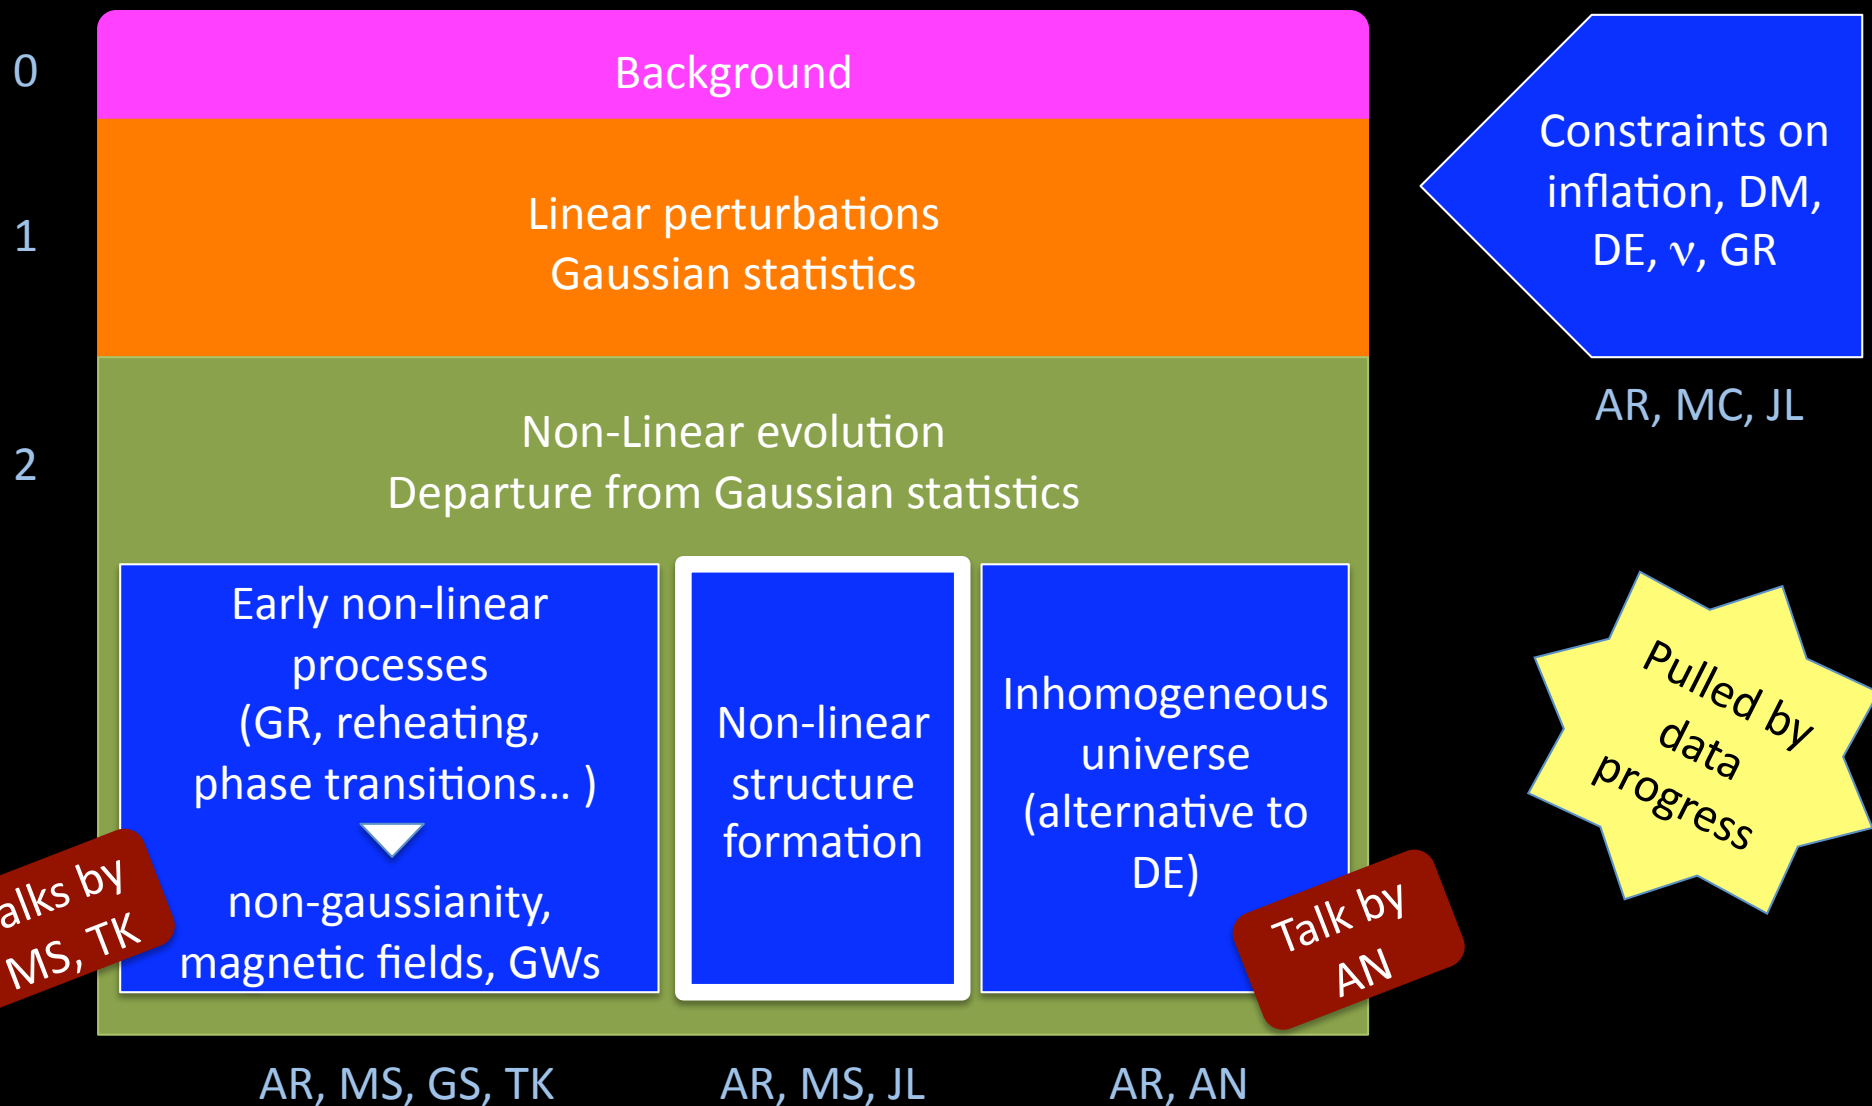

COSMOLOGY SIDE

AR = Antonio Riotto, MS = Martin Sloth, GS = Geraldine Servant, TK = Thomas Konstandin
AN = Alessio Notari, MC = Marco Cirelli, JL = your servitor