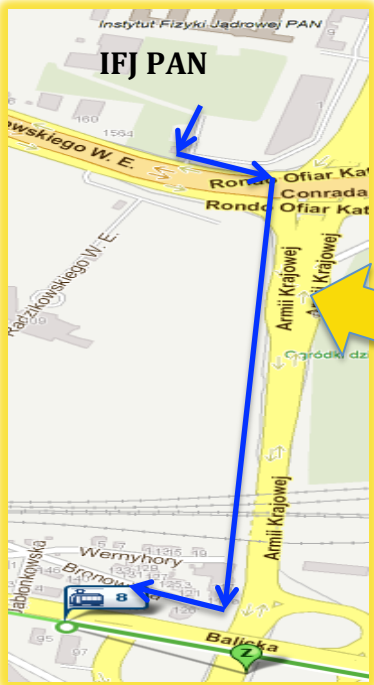

# START

Please go straight on ul. Armii Krajowej (10 min.). Next get on the **tram line 8** at stop Balicka Wiadukt\* (to: Borek Fałęcki) – after driving 15 stops get off at the stop Plac Wolnica. Please turn back and take the first on the right. Then go through the square and turn right into ul. Św. Wawrzyńca. It'll be church on your left. Please keep going for another 200 meters.

To get to the **stop Balicka Wiadukt** one should go upstairs to Balicka street and cross the street.