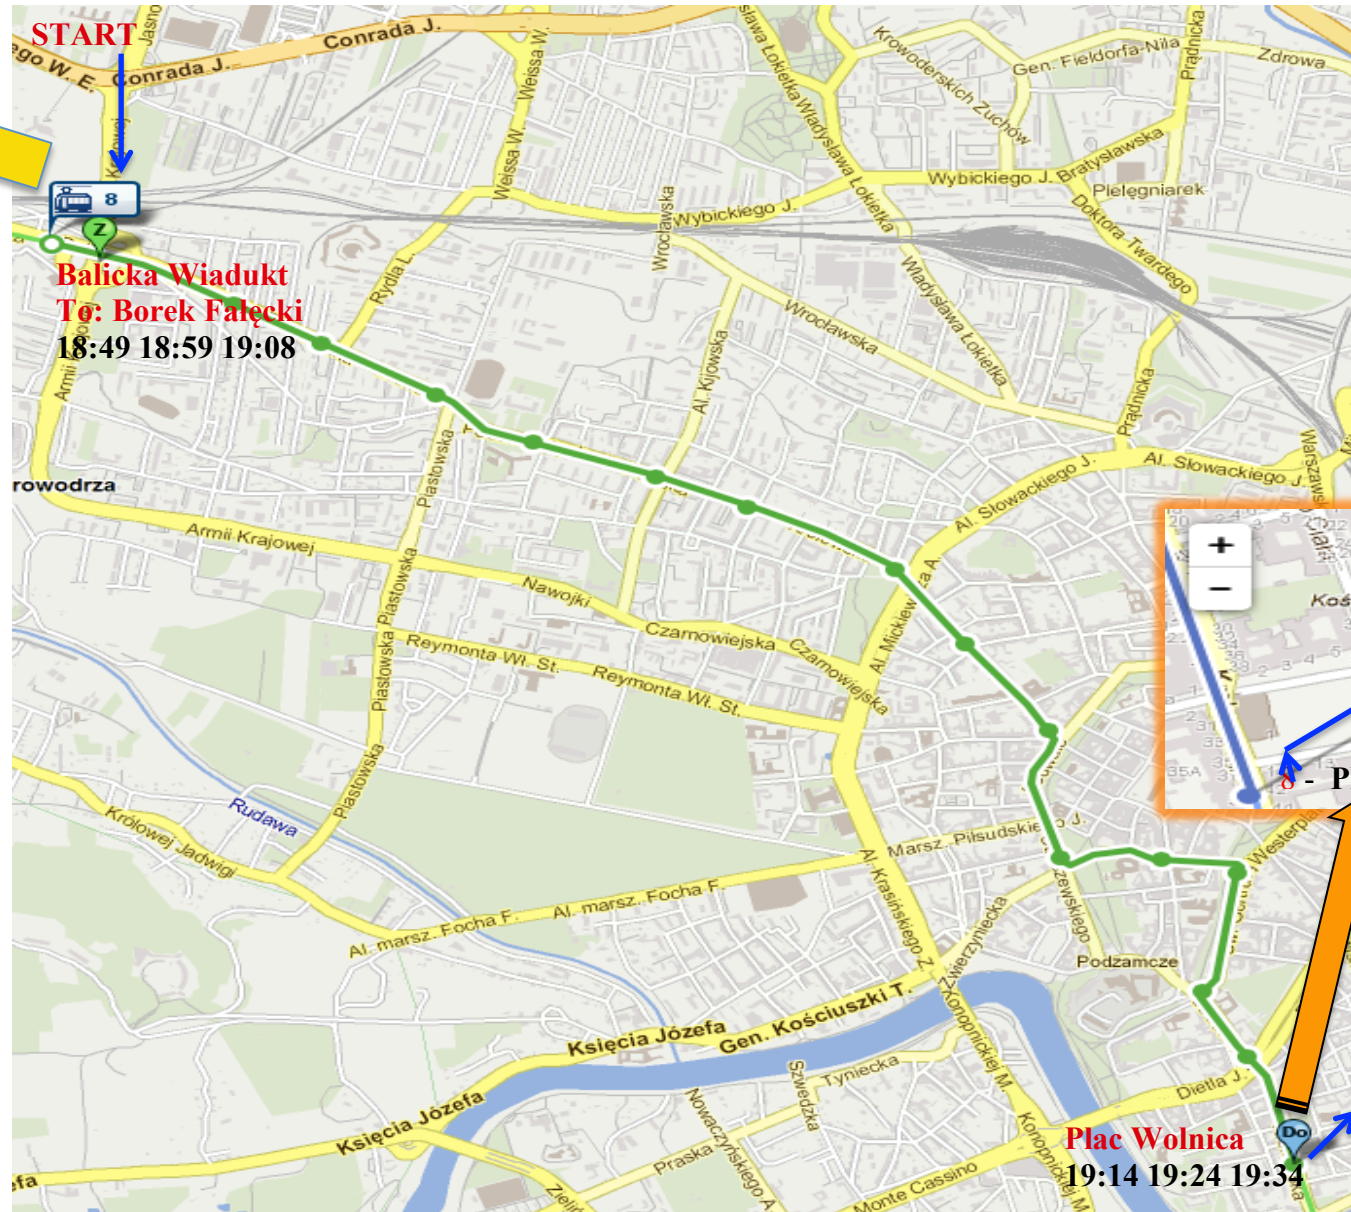

# START

Please go straight on ul. Armii Krajowej (10 min.). Next get on the **tram line 8** at stop Balicka Wiadukt\* (to: Borek Fałęcki) – after driving 15 stops get off at the stop Plac Wolnica. Please turn back and take the first on the right. Then go through the square and turn right into ul. Św. Wawrzyńca. It'll be church on your left. Please keep going for another 200 meters.

To get to the **stop Balicka Wiadukt** one should go upstairs to Balicka street and cross the street.