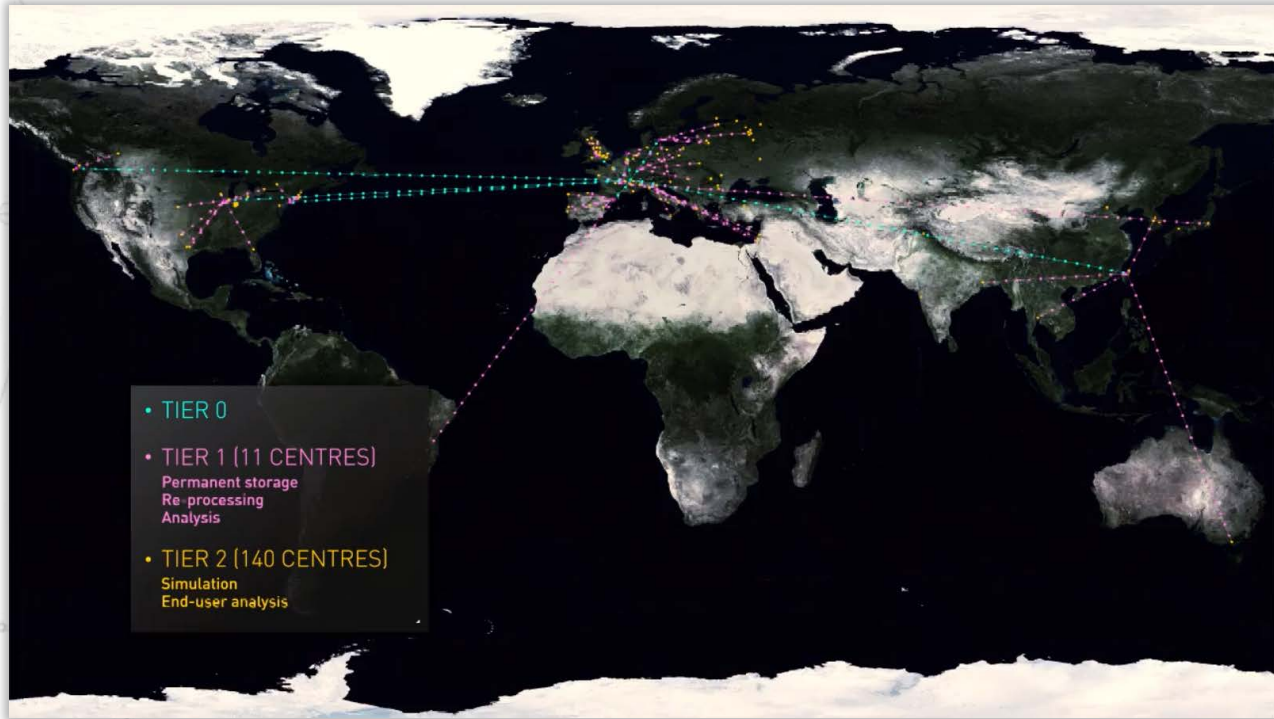

Automating WLCG Job Accounting Validation

18 August 2016

Dimitrios Christidis

**Supervisor:
Julia Andreeva**

Worldwide LHC Computing Grid (WLCG)

Picture from WLCG website.

Background

Accounting: