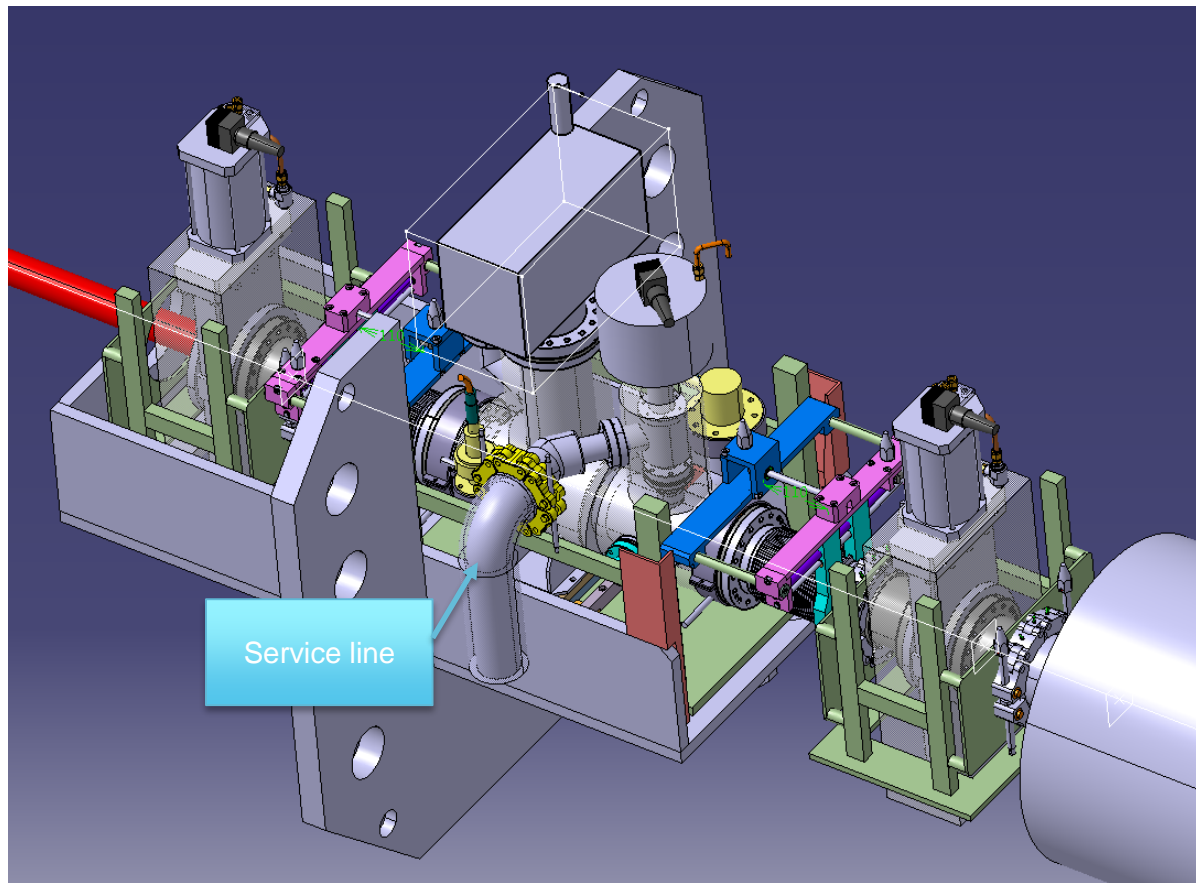

43nd WP8 Bi-weekly meeting

VAX status

Lukasz Krzempek TE-VSC-DLM

20.09.2016

VAX

Comments:

- Baseline pump: Vaclon Plus 75 Starcell

Integration in ATLAS

Comments:

- One service line for pumping down and gas injection - DN63

Integration in CMS

Comments:

- One service line for pumping down and gas injection - DN63

Space constrains in CMS for service line

Thank you