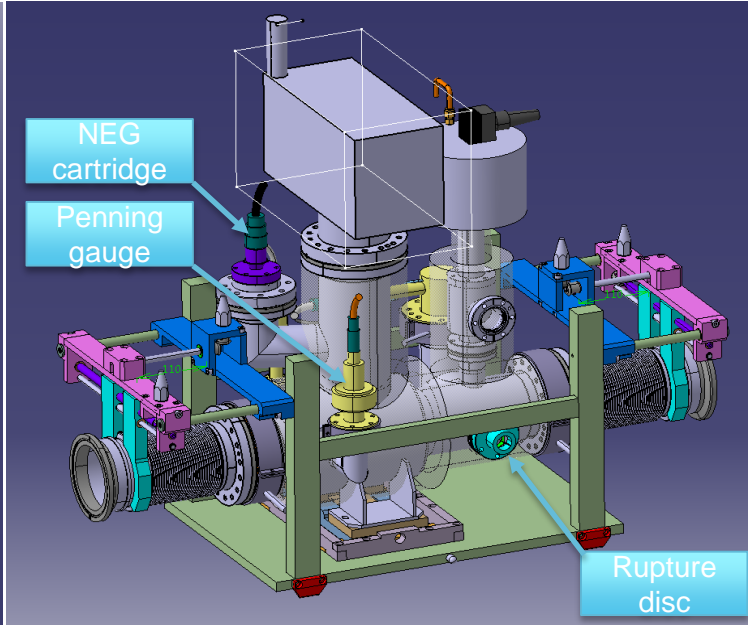

43nd WP8 Bi-weekly meeting

VAX status

Lukasz Krzempek TE-VSC-DLM

20.09.2016

VAX

Comments:

- Baseline pump: Vaclon Plus 75 Starcell

Integration in ATLAS

Comments:

- One service line for pumping down and gas injection - DN63

Integration in CMS

Comments:

- One service line for pumping down and gas injection - DN63

Space constrains in CMS for service line

Thank you