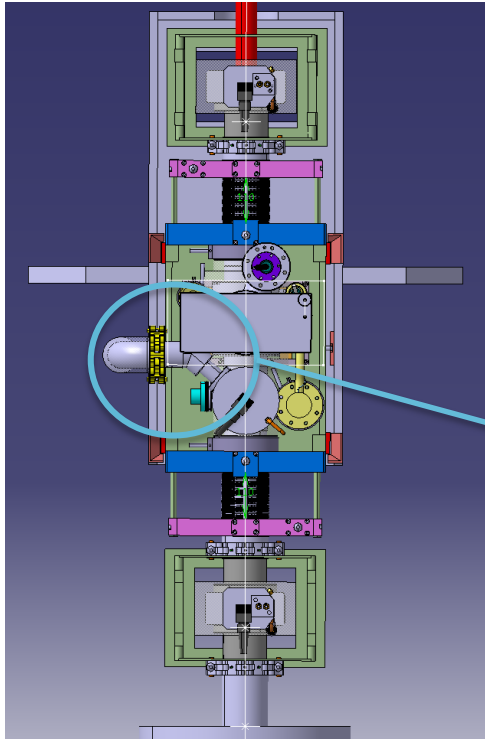

43nd WP8 Bi-weekly meeting

VAX status

Lukasz Krzempek TE-VSC-DLM

20.09.2016

VAX

Comments:

- Baseline pump: Vaclon Plus 75 Starcell

Integration in ATLAS

Comments:

- One service line for pumping down and gas injection - DN63

Integration in CMS

Comments:

- One service line for pumping down and gas injection - DN63

Space constrains in CMS for service line

Thank you