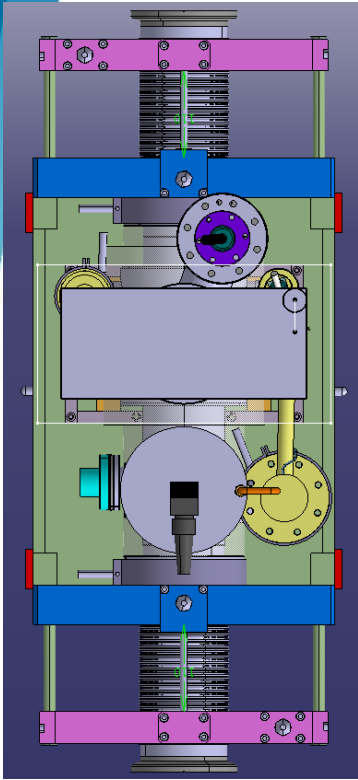

43nd WP8 Bi-weekly meeting

VAX status

Lukasz Krzempek TE-VSC-DLM

20.09.2016

VAX

Comments:

- Baseline pump: Vaclon Plus 75 Starcell

Integration in ATLAS

Comments:

- One service line for pumping down and gas injection - DN63

Integration in CMS

Comments:

- One service line for pumping down and gas injection - DN63

Space constrains in CMS for service line

Thank you