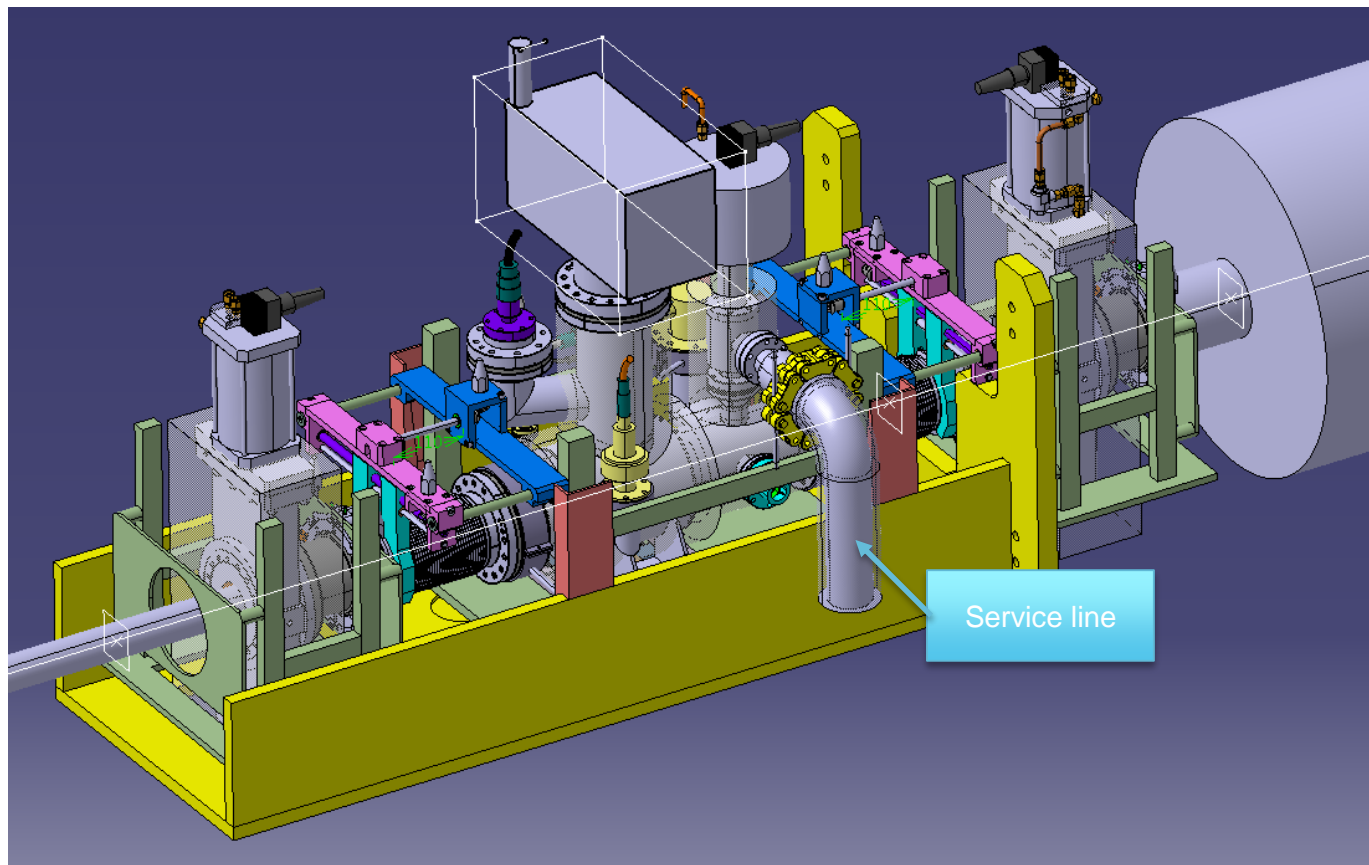

43nd WP8 Bi-weekly meeting

VAX status

Lukasz Krzempek TE-VSC-DLM

20.09.2016

VAX

Comments:

- Baseline pump: Vaclon Plus 75 Starcell

Integration in ATLAS

Comments:

- One service line for pumping down and gas injection - DN63

Integration in CMS

Comments:

- One service line for pumping down and gas injection - DN63

Space constrains in CMS for service line

Thank you