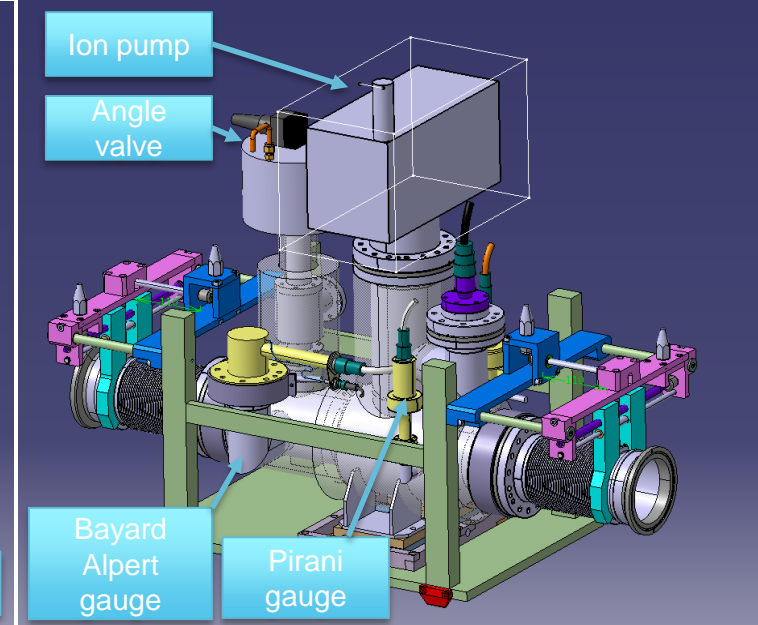

43nd WP8 Bi-weekly meeting

VAX status

Lukasz Krzempek TE-VSC-DLM

20.09.2016

VAX

Comments:

- Baseline pump: Vaclon Plus 75 Starcell

Integration in ATLAS

Comments:

- One service line for pumping down and gas injection - DN63

Integration in CMS

Comments:

- One service line for pumping down and gas injection - DN63

Space constrains in CMS for service line

Thank you