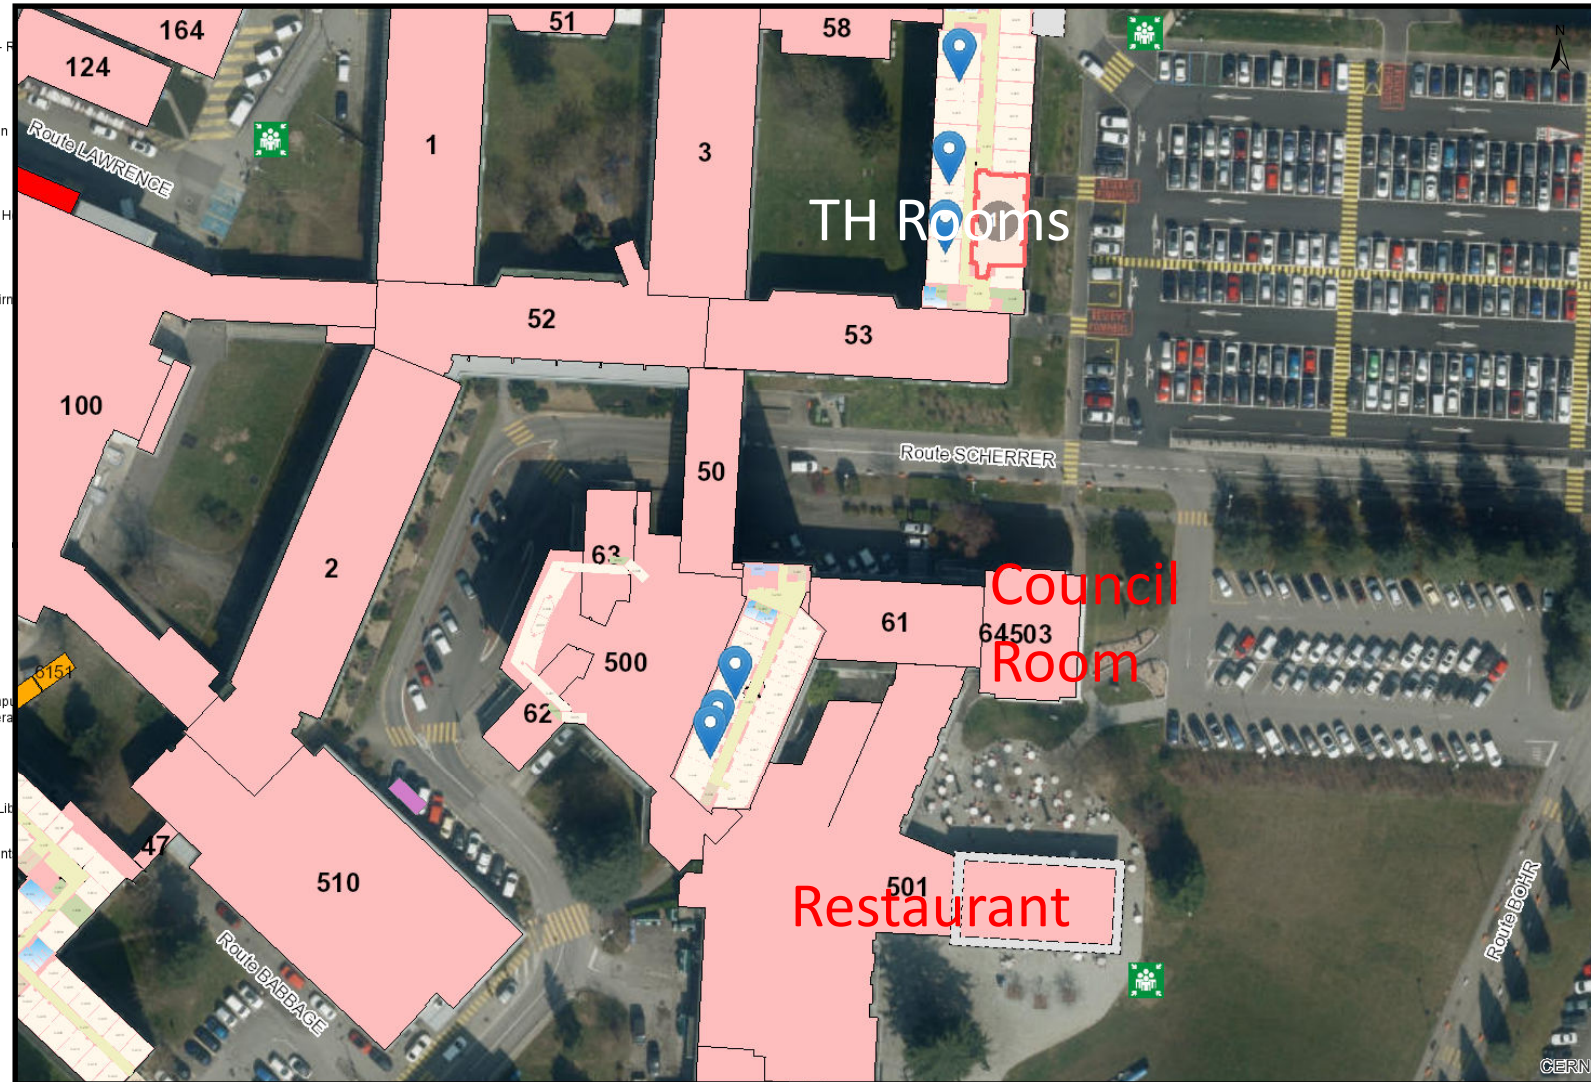

Main Points Of Interest

- CERN Reception and Shop - Boutique CERN
- CERN Access Cards
- Service Desk
- Goods Reception - Reception marchandises
- TRAM Stop
- Bus Stop
- Helicopter Platform Meyrin; H Plateform Pt5
- Fire Brigade / Pompier
- HUG/SMUR
- Infirmary/Medical service; Infirm Service (infirmierie)
- Globe
- Microcosm
- Restaurants
- Accommodation
- Bank
- Post Office

Other Points Of Interest

- Entrance
- Pedestrian/Bicycle Entrance
- Custom
- Users Office
- Bus Stop
- Car Pool
- Fuel Pump
- Long-term Parking
- Experiments
- Computer Operations - Centre (CC) Operators / Oper
- Control Room
- Electronics Pool
- Training center
- CERN library desk (Central Lib
- Big-Bang passport
- Nursery School/Jardin enfant
- Carlson Wagonlit
- UNIQA CERN Office
- Fitness Trail
- CERN Football Field
- CERN Rugby Field
- CERN Cricket/Softball Field
- Picnic Area
- Model Aircraft Runway

Services

- <all other values>

0 10 20 40 Mètres

CERN, SITG

3/27/2017