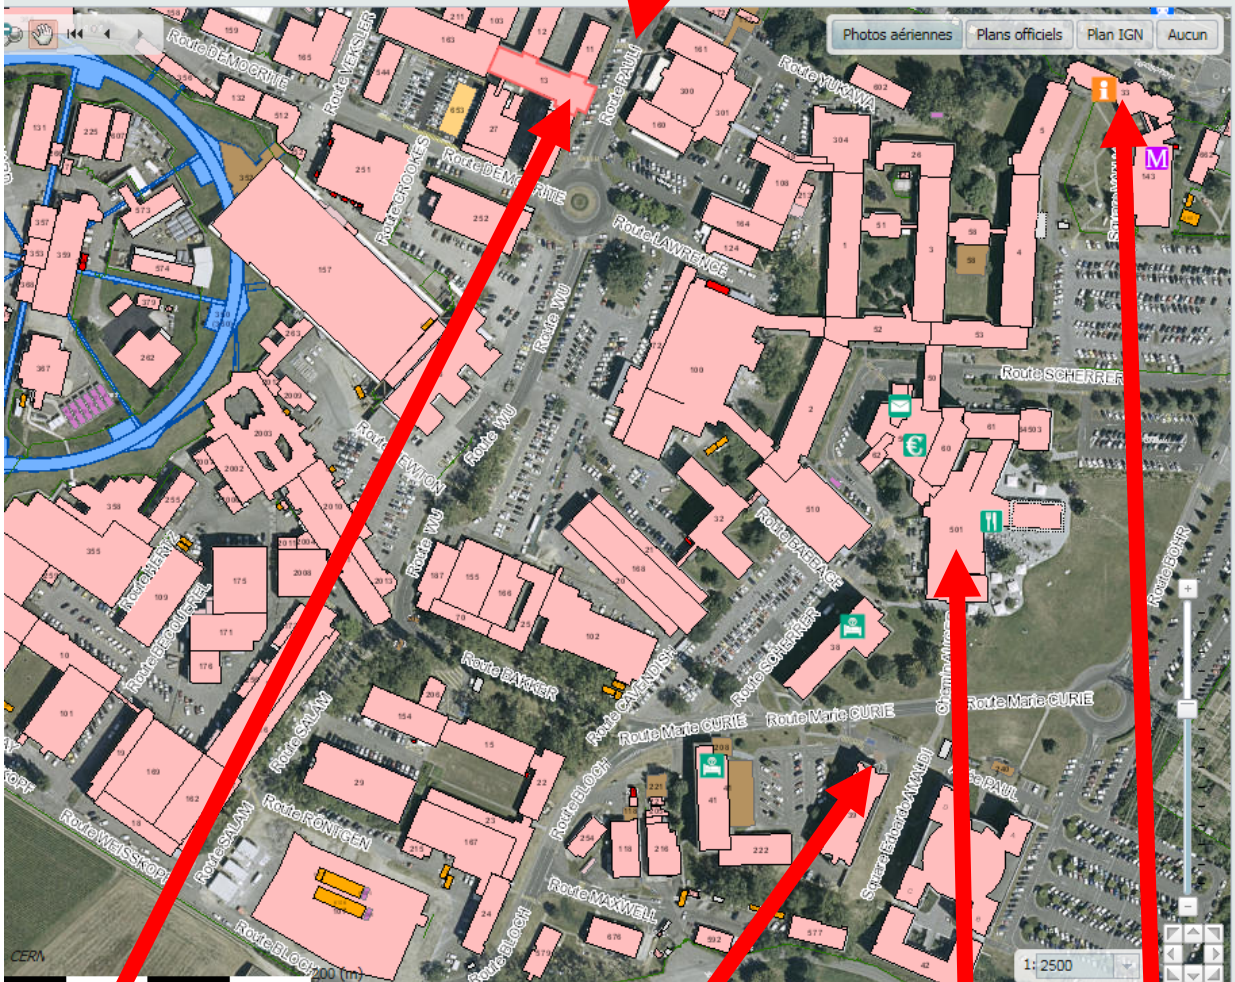

# EURADOS WP9 Meeting Rooms

Sunday Arrival through Gate B (Opposite the tram stop and Globe)

Please have ID to show the security guard.

Rooms  
13-1-017  
13-2-005  
13-3-005

CERN HOTEL Reception  
Building 39

CERN Canteen

Room 33-S-004 may be used for Parallel Session on Tuesday.