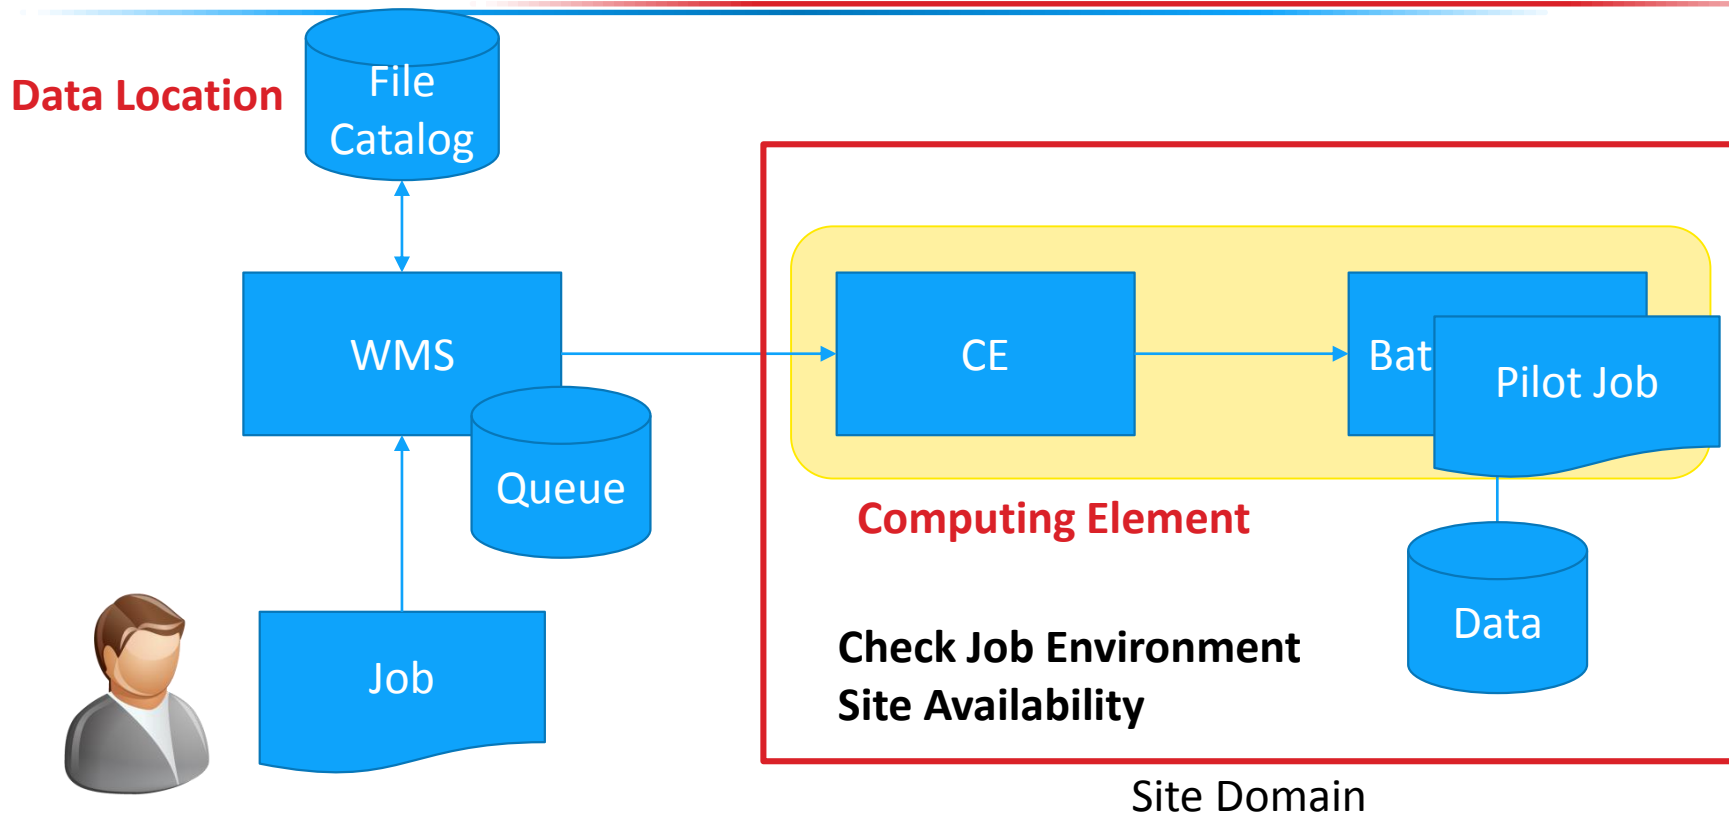

Job

WLCG 그리드 작업 처리 기본 정책

WLCG 그리드 작업 처리 기본 정책

**Job processed on site where
the Data stored**

Site Domain

WLCG 그리드 작업 처리 기본 정책

**To reduce I/O overhead
as much as possible**

Site Domain

그렇다면 사용자 관점에서는?

Job

Don't care!

실제로 어떤 일이 벌어질까?

Computing Element

Computing Element

다시 한번 사용자 관점에서는?

Job

Don't care!
BUT
Result must be
returned fast
AND must not
DIE!!

Pilot Job

Pilot Job

[Latest Results](#)
[Historical View](#)
[Generate Report](#)
[Help](#)

Site-Groups		Profiles		Metric Exit Status
All Sites	ALICE_CE_CRITICAL	Algorithm: ARC-CE+CREAM-CE		All Exit Status
Sites		Service Flavours		Metrics
ISS_LCG ITEP JINR KFKI KISTI_GSDC	All Service Flavours CREAM-CE	All Metrics emi.cream.CREAMCE-DirectJobSubmit (alice)		OK WARNING CRITICAL UNKNOWN MISSING
<input type="checkbox"/> Show site metrics				<input type="button" value="Show Results"/>

Pilot Job

그래서 실제로는

**Job Agent activated by
pilot job PULLS user Job
(The Real Job)**

Site Domain

Storage Element

Site Domain

File Catalog

Data Location