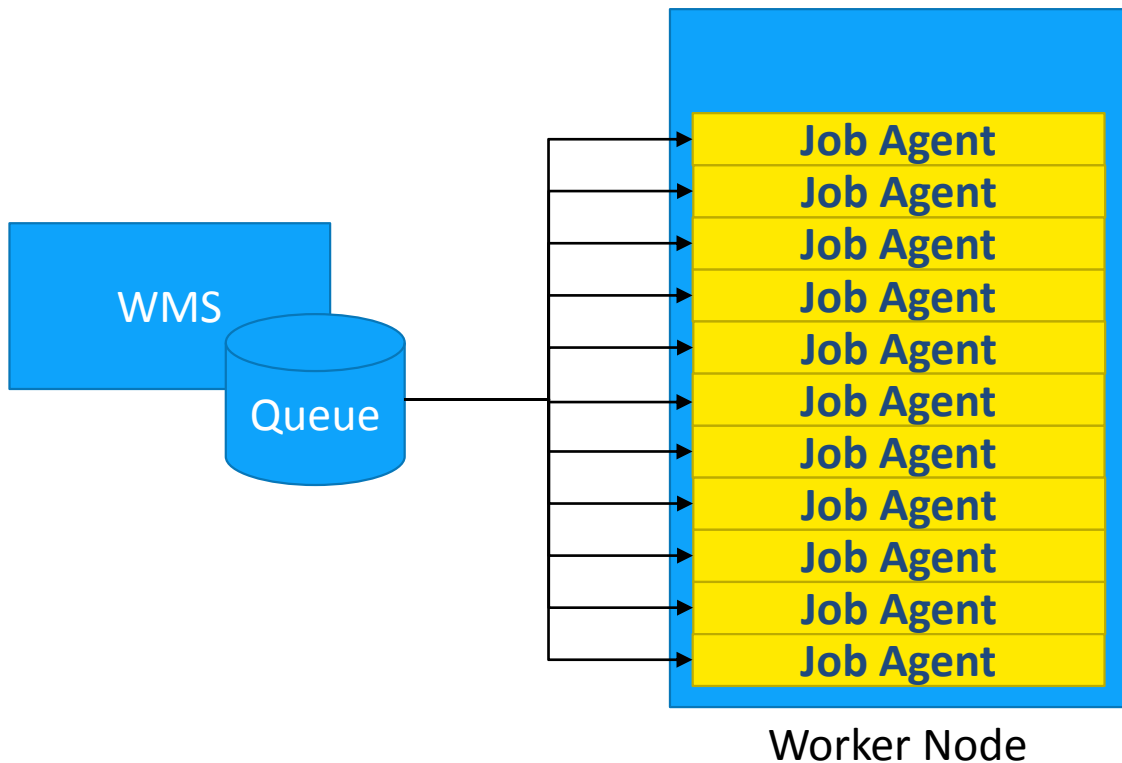

Legend	Metric Name
1	emi.cream.CREAMCE-DirectJobSubmit (alice)

[Link to data](#)

Sitename	Flavour	Host status in profile	Hosts	1
KISTI_GSDC	CREAM-CE	OK	alice-t1-ce01.sdfarm.kr	OK
		OK	alice-t1-ce02.sdfarm.kr	OK
		OK	alice-t1-ce03.sdfarm.kr	OK

Pilot Job

그래서 실제로는

**Job Agent activated by
pilot job PULLS user Job
(The Real Job)**

Site Domain

Storage Element

Site Domain

File Catalog

Data Location