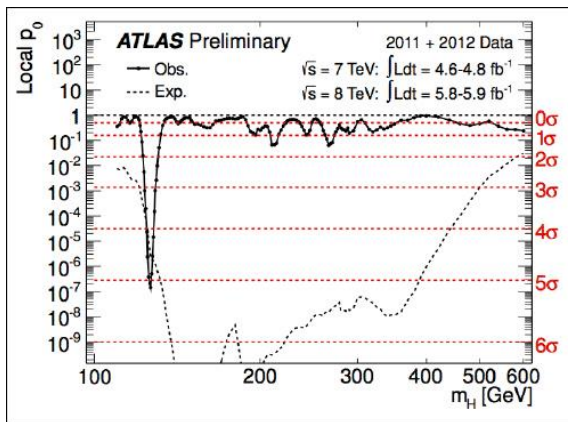

그렇다면 사용자 관점에서는?

Job

Don't care!