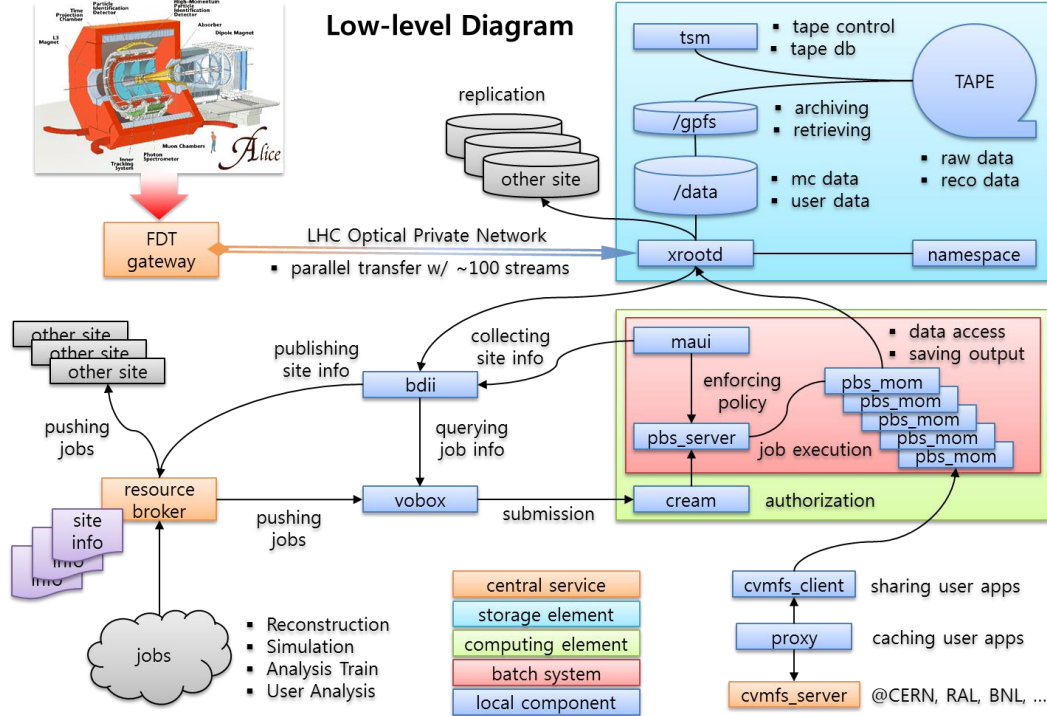

Pilot Job

그래서 실제로는

**Job Agent activated by
pilot job PULLS user Job
(The Real Job)**

Site Domain

Storage Element

Site Domain

File Catalog

Data Location

Site Domain

LFN vs PFN

Logical
Filename

/alice/data/2016/LHC16e/123456/ESD/001/root_archive.zip

Physical
Filename

xroot://alice-t1-xrdr01.sdfarm.kr:1094//01/39482/.../root_archive.zip

xroot://eos-alice.cern.ch:1094//01/39482/.../root_archive.zip

Replication

Real Picture

Data, Job, Trust?

CA is not enough!

CA is not enough!

Hmm..

Give me data!

KISTI CA