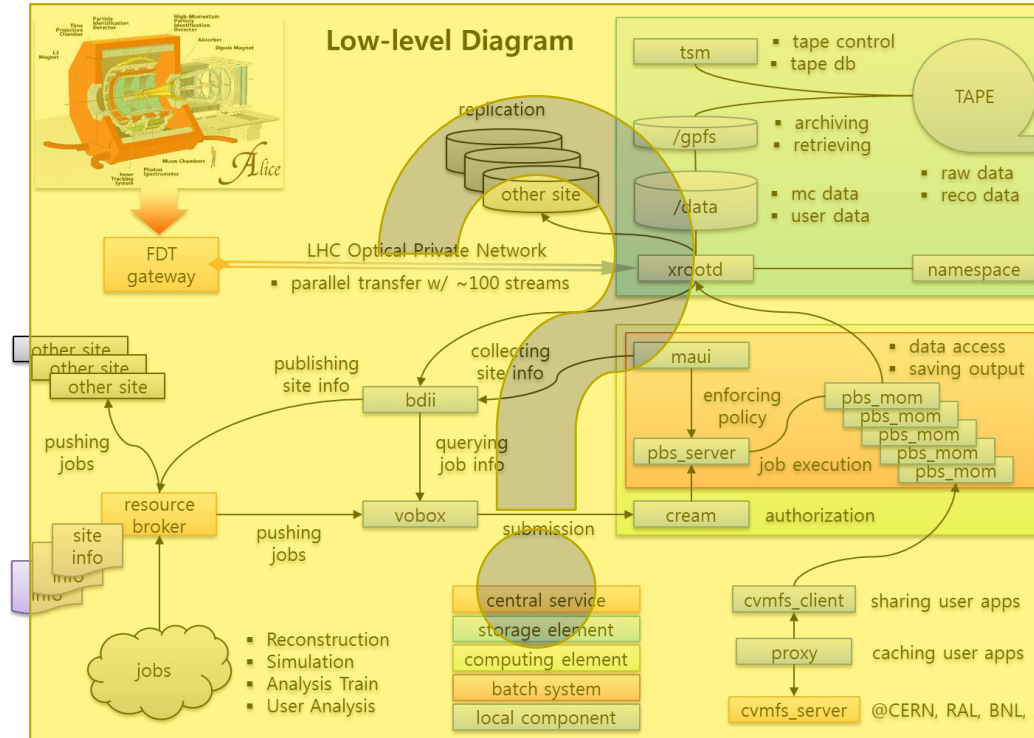

Pilot Job

그래서 실제로는

**Job Agent activated by
pilot job PULLS user Job
(The Real Job)**

Site Domain

Storage Element

Site Domain

File Catalog

Data Location

Site Domain

LFN vs PFN

Logical
Filename

/alice/data/2016/LHC16e/123456/ESD/001/root_archive.zip

Physical
Filename

xroot://alice-t1-xrdr01.sdfarm.kr:1094//01/39482/.../root_archive.zip

xroot://eos-alice.cern.ch:1094//01/39482/.../root_archive.zip

Replication

Real Picture

Data, Job, Trust?

CA is not enough!

CA is not enough!

Hmm..

Give me data!

KISTI CA