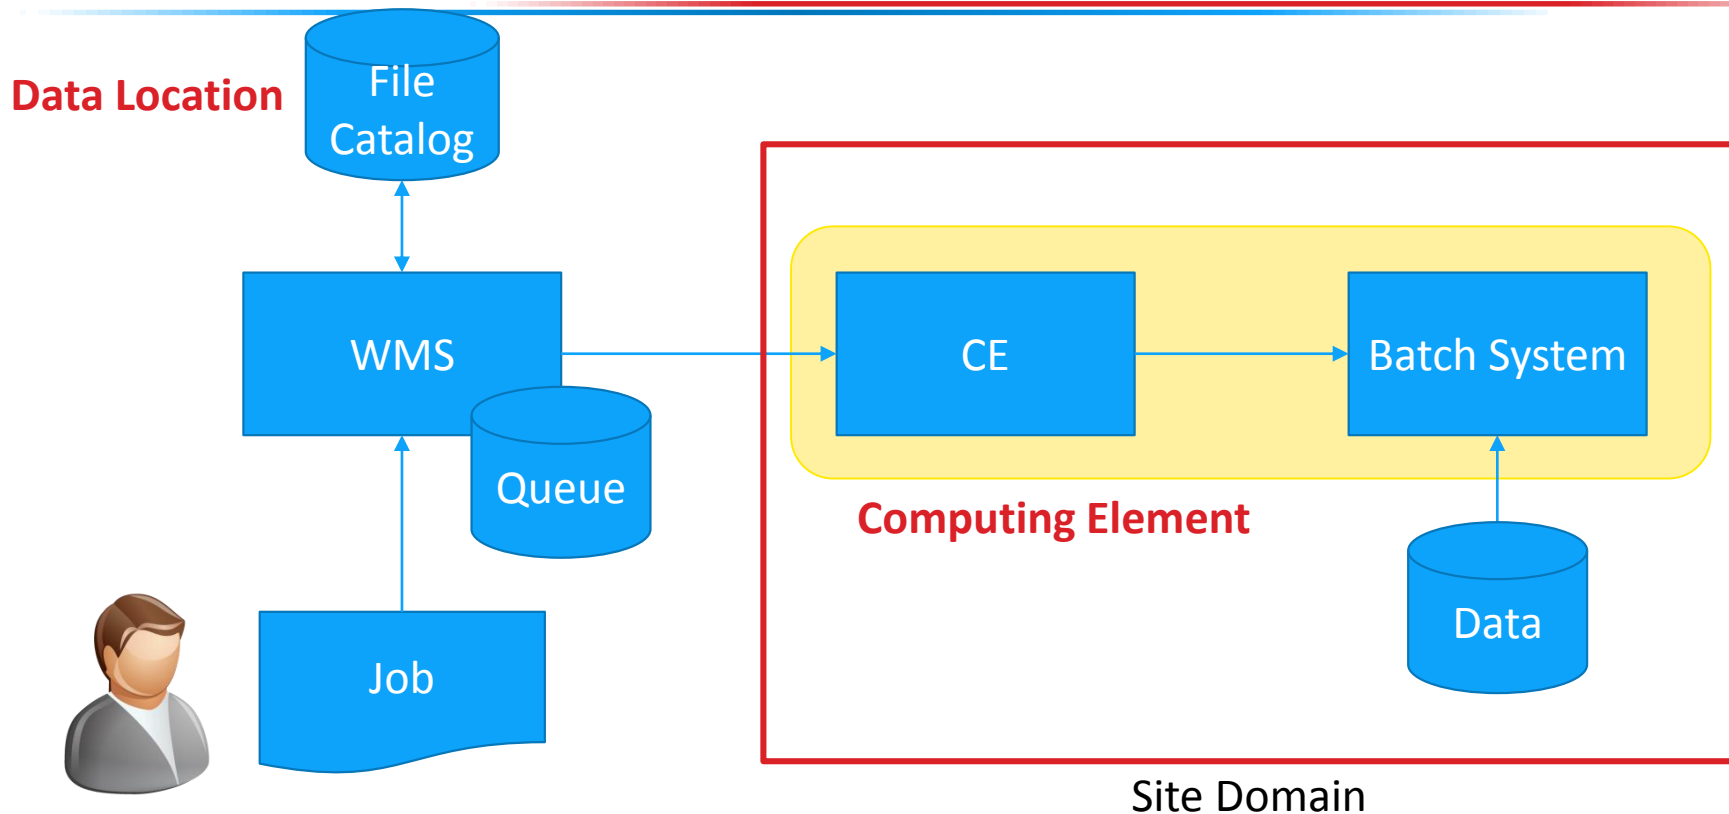

Job

WLCG 그리드 작업 처리 기본 정책

WLCG 그리드 작업 처리 기본 정책

**Job processed on site where
the Data stored**

Site Domain

WLCG 그리드 작업 처리 기본 정책

**To reduce I/O overhead
as much as possible**

Site Domain

그렇다면 사용자 관점에서는?

Job

Don't care!

실제로 어떤 일이 벌어질까?

Computing Element

Computing Element

다시 한번 사용자 관점에서는?

Job

Don't care!
BUT
Result must be
returned fast
AND must not
DIE!!

Pilot Job

Pilot Job

[Latest Results](#)
[Historical View](#)
[Generate Report](#)
[Help](#)

Site-Groups		Profiles		Metric Exit Status
All Sites	ALICE_CE_CRITICAL	Algorithm: ARC-CE+CREAM-CE		All Exit Status
Sites		Service Flavours		Metrics
ISS_LCG ITEP JINR KFKI KISTI_GSDC	All Service Flavours CREAM-CE	All Metrics emi.cream.CREAMCE-DirectJobSubmit (alice)		OK WARNING CRITICAL UNKNOWN MISSING
<input type="checkbox"/> Show site metrics				<input type="button" value="Show Results"/>

Pilot Job

그래서 실제로는

**Job Agent activated by
pilot job PULLS user Job
(The Real Job)**

Site Domain

Storage Element

Site Domain

File Catalog

Data Location