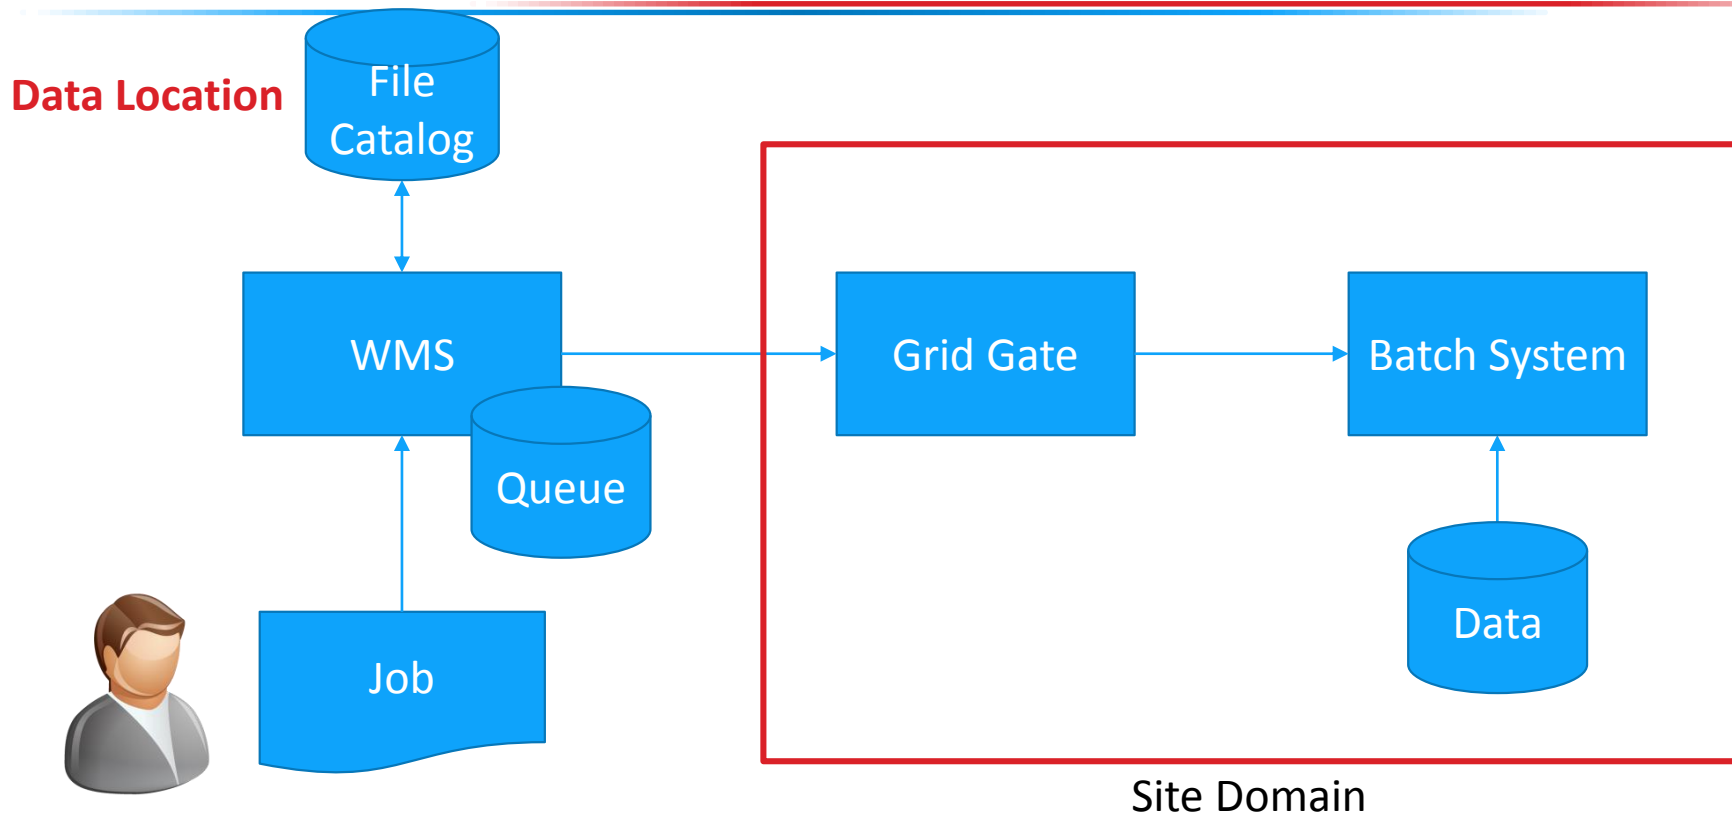

실제로 어떤 일이 벌어질까?