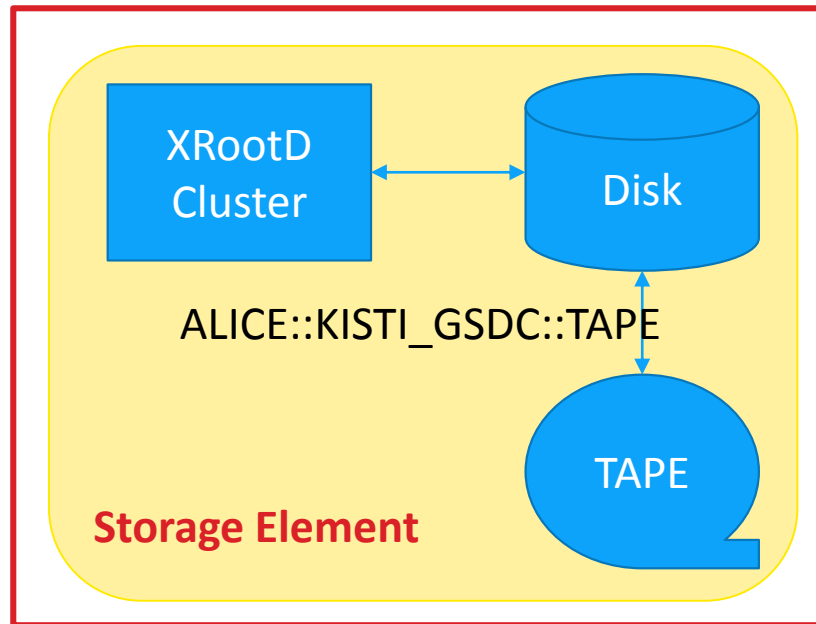

Legend	Metric Name
1	emi.cream.CREAMCE-DirectJobSubmit (alice)

[Link to data](#)

Sitename	Flavour	Host status in profile	Hosts	1
KISTI_GSDC	CREAM-CE	OK	alice-t1-ce01.sdfarm.kr	OK
		OK	alice-t1-ce02.sdfarm.kr	OK
		OK	alice-t1-ce03.sdfarm.kr	OK

Pilot Job

그래서 실제로는

**Job Agent activated by
pilot job PULLS user Job
(The Real Job)**

Site Domain

Storage Element

Site Domain

File Catalog

Data Location