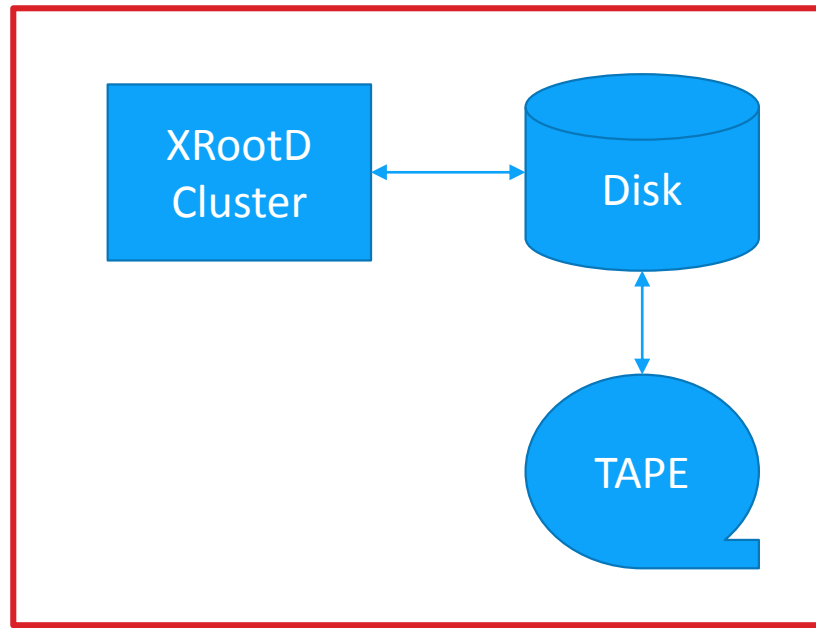

Legend	Metric Name
1	emi.cream.CREAMCE-DirectJobSubmit (alice)

[Link to data](#)

Sitename	Flavour	Host status in profile	Hosts	1
KISTI_GSDC	CREAM-CE	OK	alice-t1-ce01.sdfarm.kr	OK
		OK	alice-t1-ce02.sdfarm.kr	OK
		OK	alice-t1-ce03.sdfarm.kr	OK

Pilot Job

그래서 실제로는

**Job Agent activated by
pilot job PULLS user Job
(The Real Job)**

Site Domain

Storage Element

Site Domain

File Catalog

Data Location