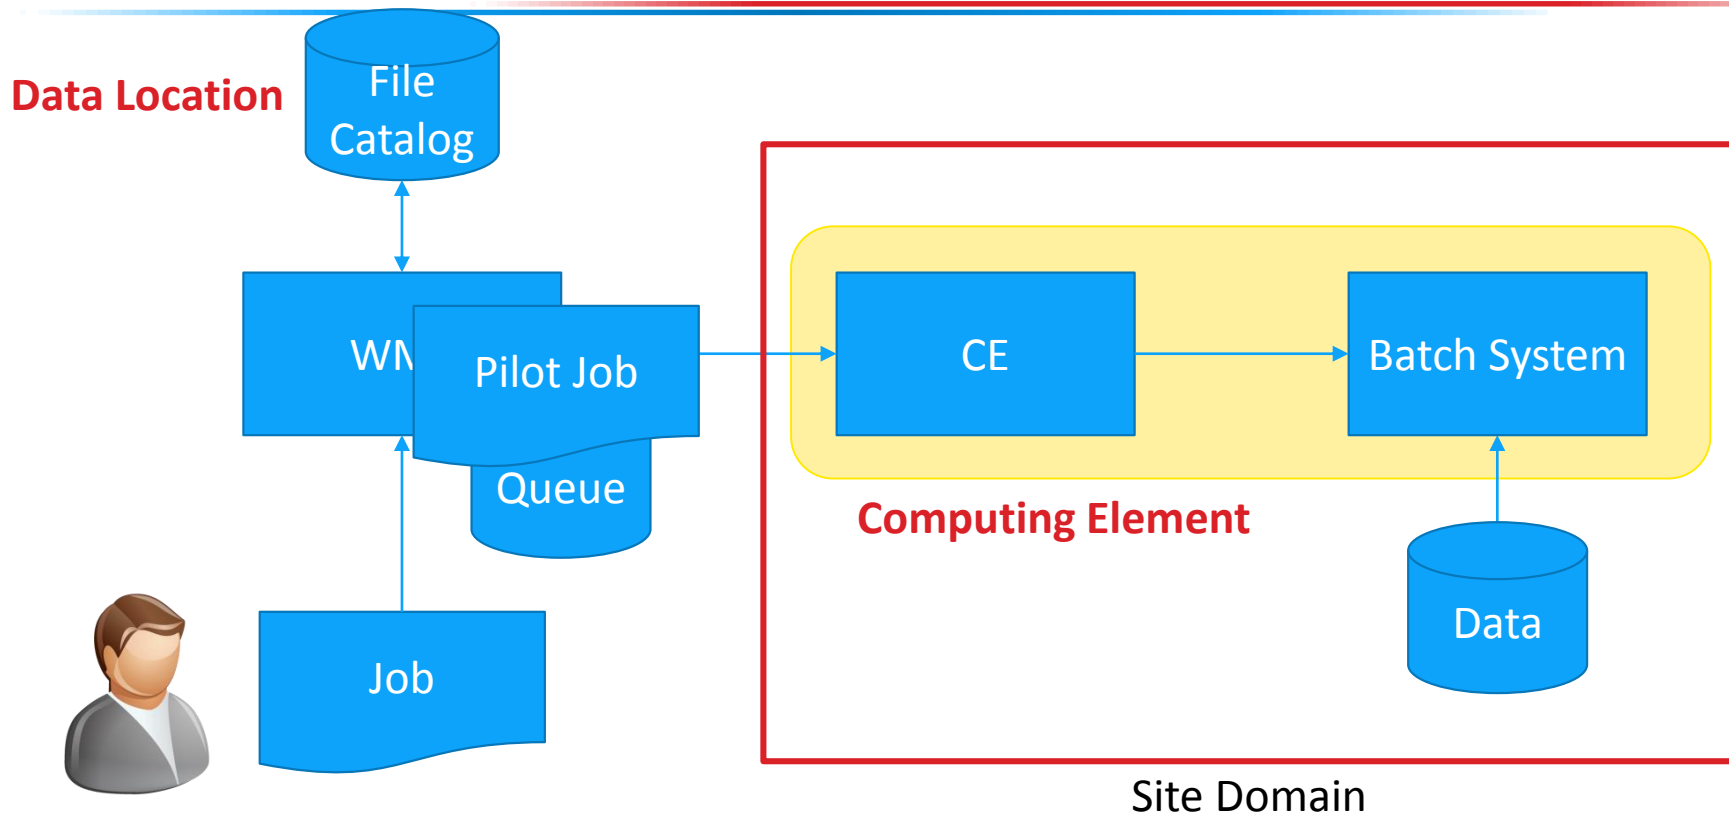

Job

WLCG 그리드 작업 처리 기본 정책

WLCG 그리드 작업 처리 기본 정책

**Job processed on site where
the Data stored**

Site Domain

WLCG 그리드 작업 처리 기본 정책

**To reduce I/O overhead
as much as possible**

Site Domain

그렇다면 사용자 관점에서는?

Job

Don't care!

실제로 어떤 일이 벌어질까?

Computing Element

Computing Element

다시 한번 사용자 관점에서는?

Job

Don't care!
BUT
Result must be
returned fast
AND must not
DIE!!

Pilot Job

Pilot Job

[Latest Results](#)
[Historical View](#)
[Generate Report](#)
[Help](#)

Site-Groups		Profiles		Metric Exit Status
All Sites	ALICE_CE_CRITICAL	Algorithm: ARC-CE+CREAM-CE		All Exit Status
Sites		Service Flavours		Metrics
ISS_LCG ITEP JINR KFKI KISTI_GSDC	All Service Flavours CREAM-CE	All Metrics emi.cream.CREAMCE-DirectJobSubmit (alice)		OK WARNING CRITICAL UNKNOWN MISSING
<input type="checkbox"/> Show site metrics				<input type="button" value="Show Results"/>

Pilot Job

그래서 실제로는

**Job Agent activated by
pilot job PULLS user Job
(The Real Job)**

Site Domain

Storage Element

Site Domain

File Catalog

Data Location