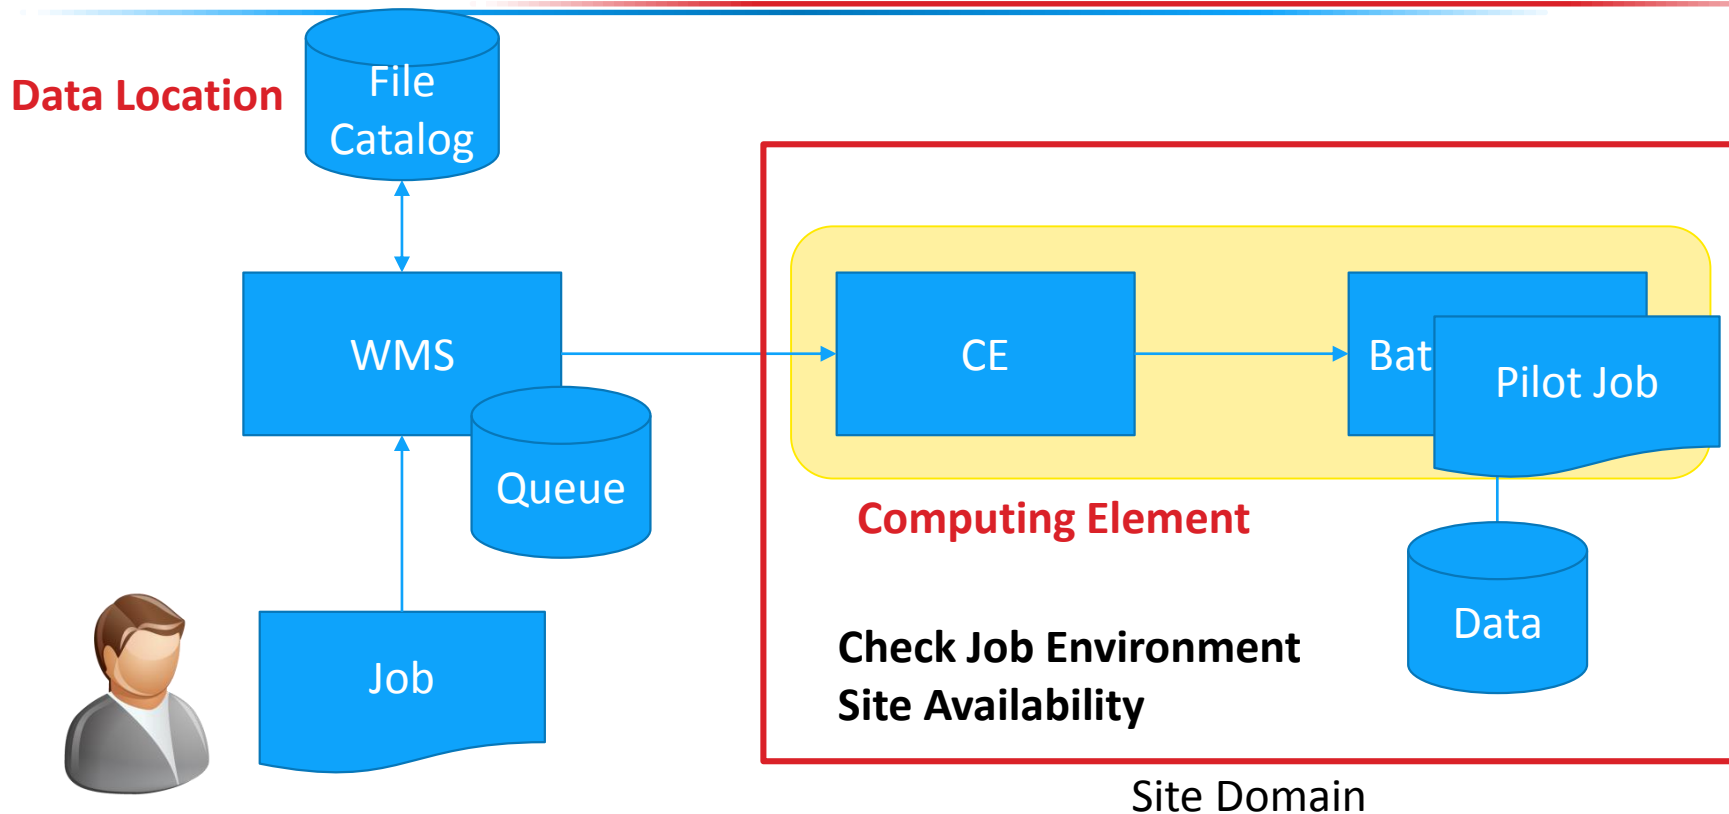

Algorithm for calculating the Site and Service Availability

Legends for Metric Result Status

Status:	OK	WARNING	CRITICAL	UNKNOWN	MAINTENANCE
Legend:	OK	W	C	U	MT
Note: darkest colors: test is 0 - 12 hours old, ... lightest colors: test is more that 12 hours old					

Legend	Metric Name
1	emi.cream.CREAMCE-DirectJobSubmit (alice)

[Link to data](#)

Sitename	Flavour	Host status in profile	Hosts	1
KISTI_GSDC	CREAM-CE	OK	alice-t1-ce01.sdfarm.kr	OK
		OK	alice-t1-ce02.sdfarm.kr	OK
		OK	alice-t1-ce03.sdfarm.kr	OK

Pilot Job

그래서 실제로는

**Job Agent activated by
pilot job PULLS user Job
(The Real Job)**

Site Domain

Storage Element

Site Domain

File Catalog

Data Location