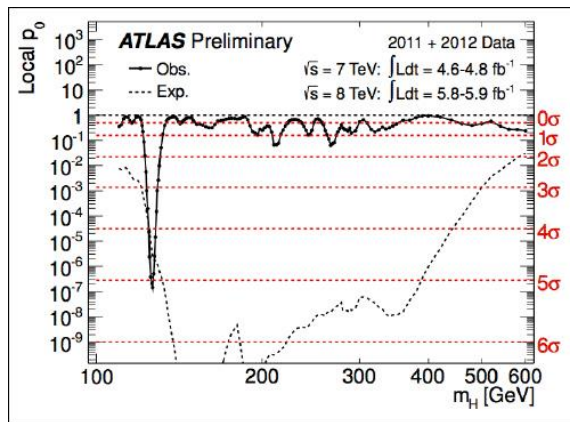

다시 한번 사용자 관점에서는?

Job

Don't care!
BUT
Result must be
returned fast
AND must not
DIE!!