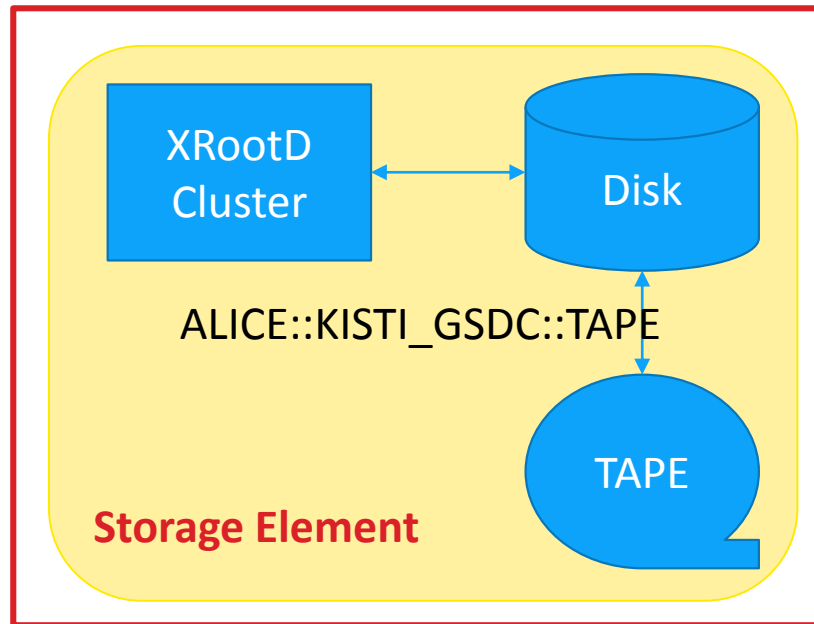

Legend	Metric Name
1	emi.cream.CREAMCE-DirectJobSubmit (alice)

[Link to data](#)

Sitename	Flavour	Host status in profile	Hosts	1
KISTI_GSDC	CREAM-CE	OK	alice-t1-ce01.sdfarm.kr	OK
		OK	alice-t1-ce02.sdfarm.kr	OK
		OK	alice-t1-ce03.sdfarm.kr	OK

Pilot Job

그래서 실제로는

**Job Agent activated by
pilot job PULLS user Job
(The Real Job)**

Site Domain

Storage Element

Site Domain

File Catalog

Data Location