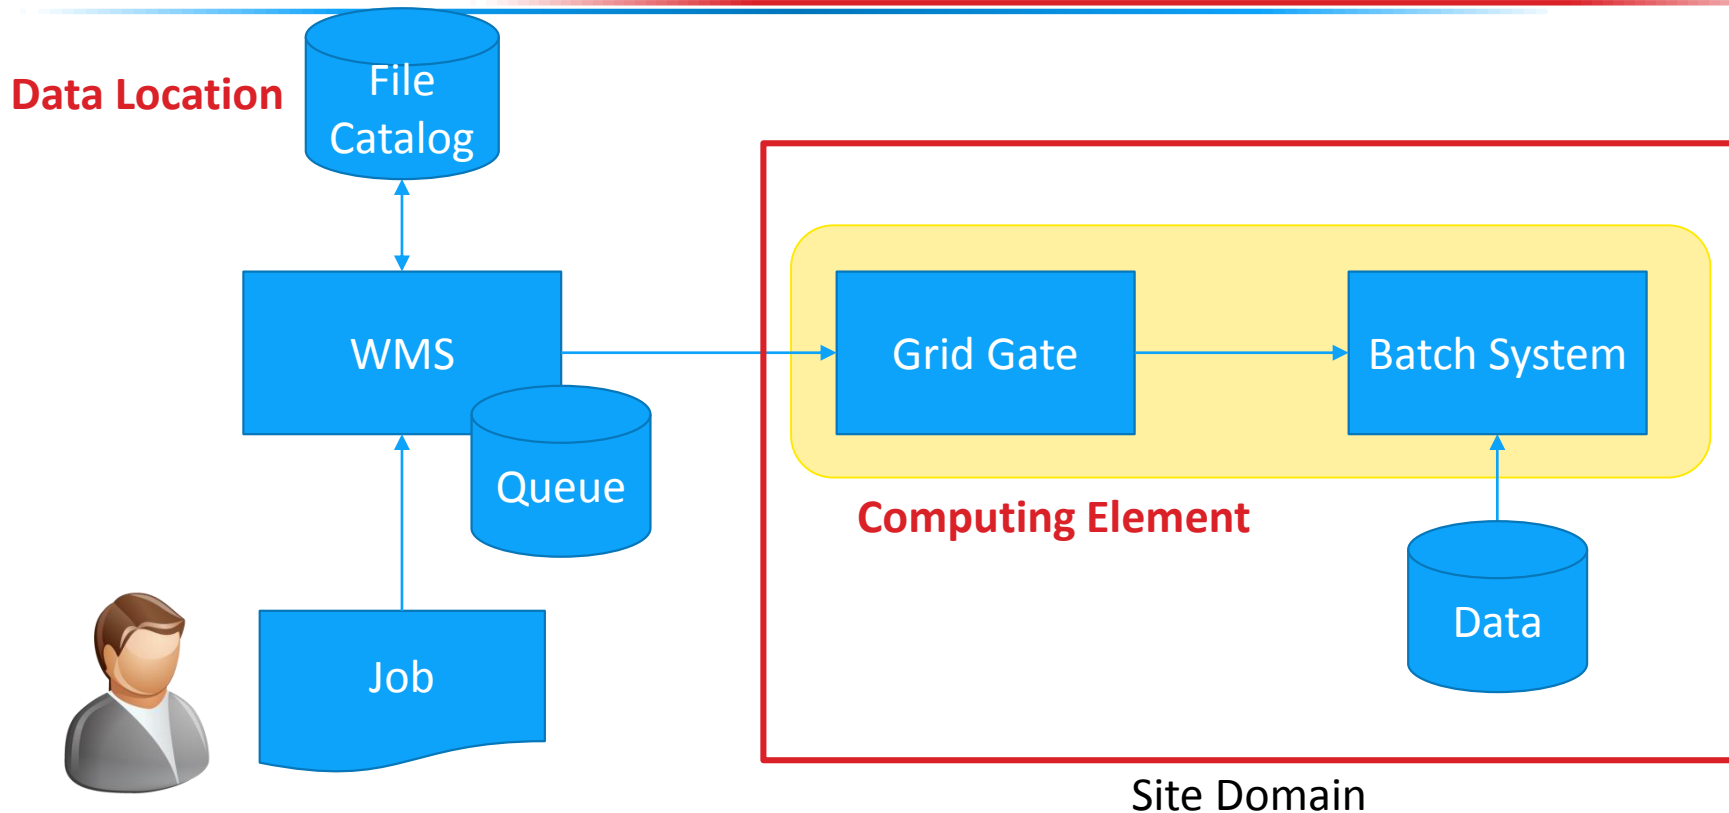

Computing Element