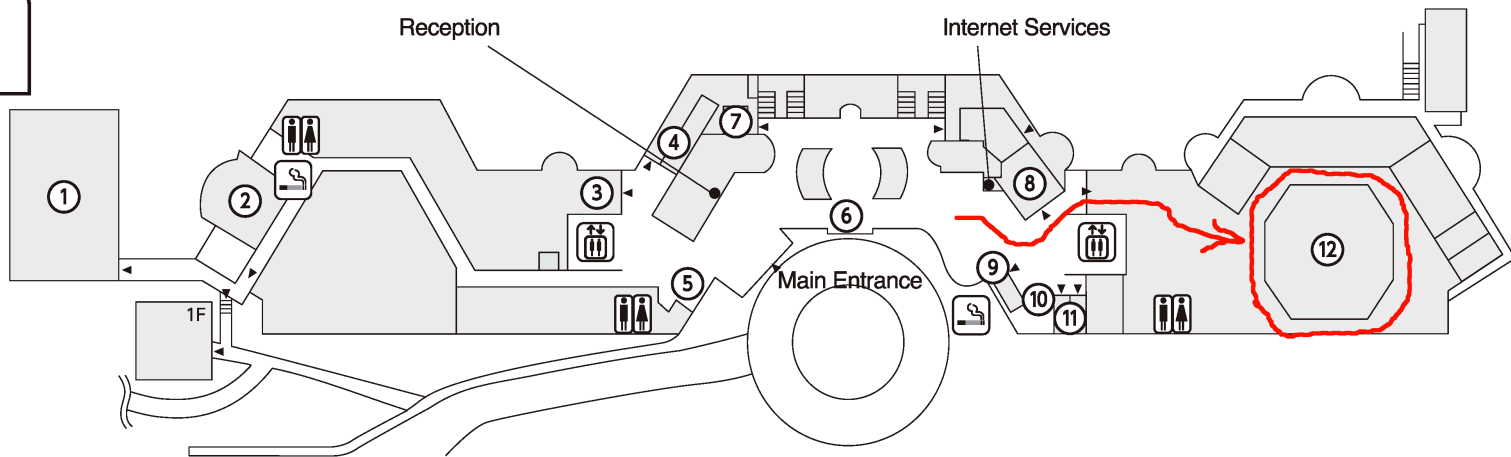

2F LOBBY

① Spa and Sauna HAMA NO YU

② Wine and Cocktail bar CORAL VIEW

③ Japanese and Okinawan cuisine SHICHIFUKU

④ Relaxation and Massage SANNIN

⑤ Car rental desk

⑥ Morning Market

⑦ Bridal Salon

⑧ Lounge PRASHANTI

⑨ Hotel shop TANCHAMAE SHOUTEN

⑩ TANCHAMAE Stage

⑪ Kinki Nippon Tour Desk

⑫ Banquet Hall