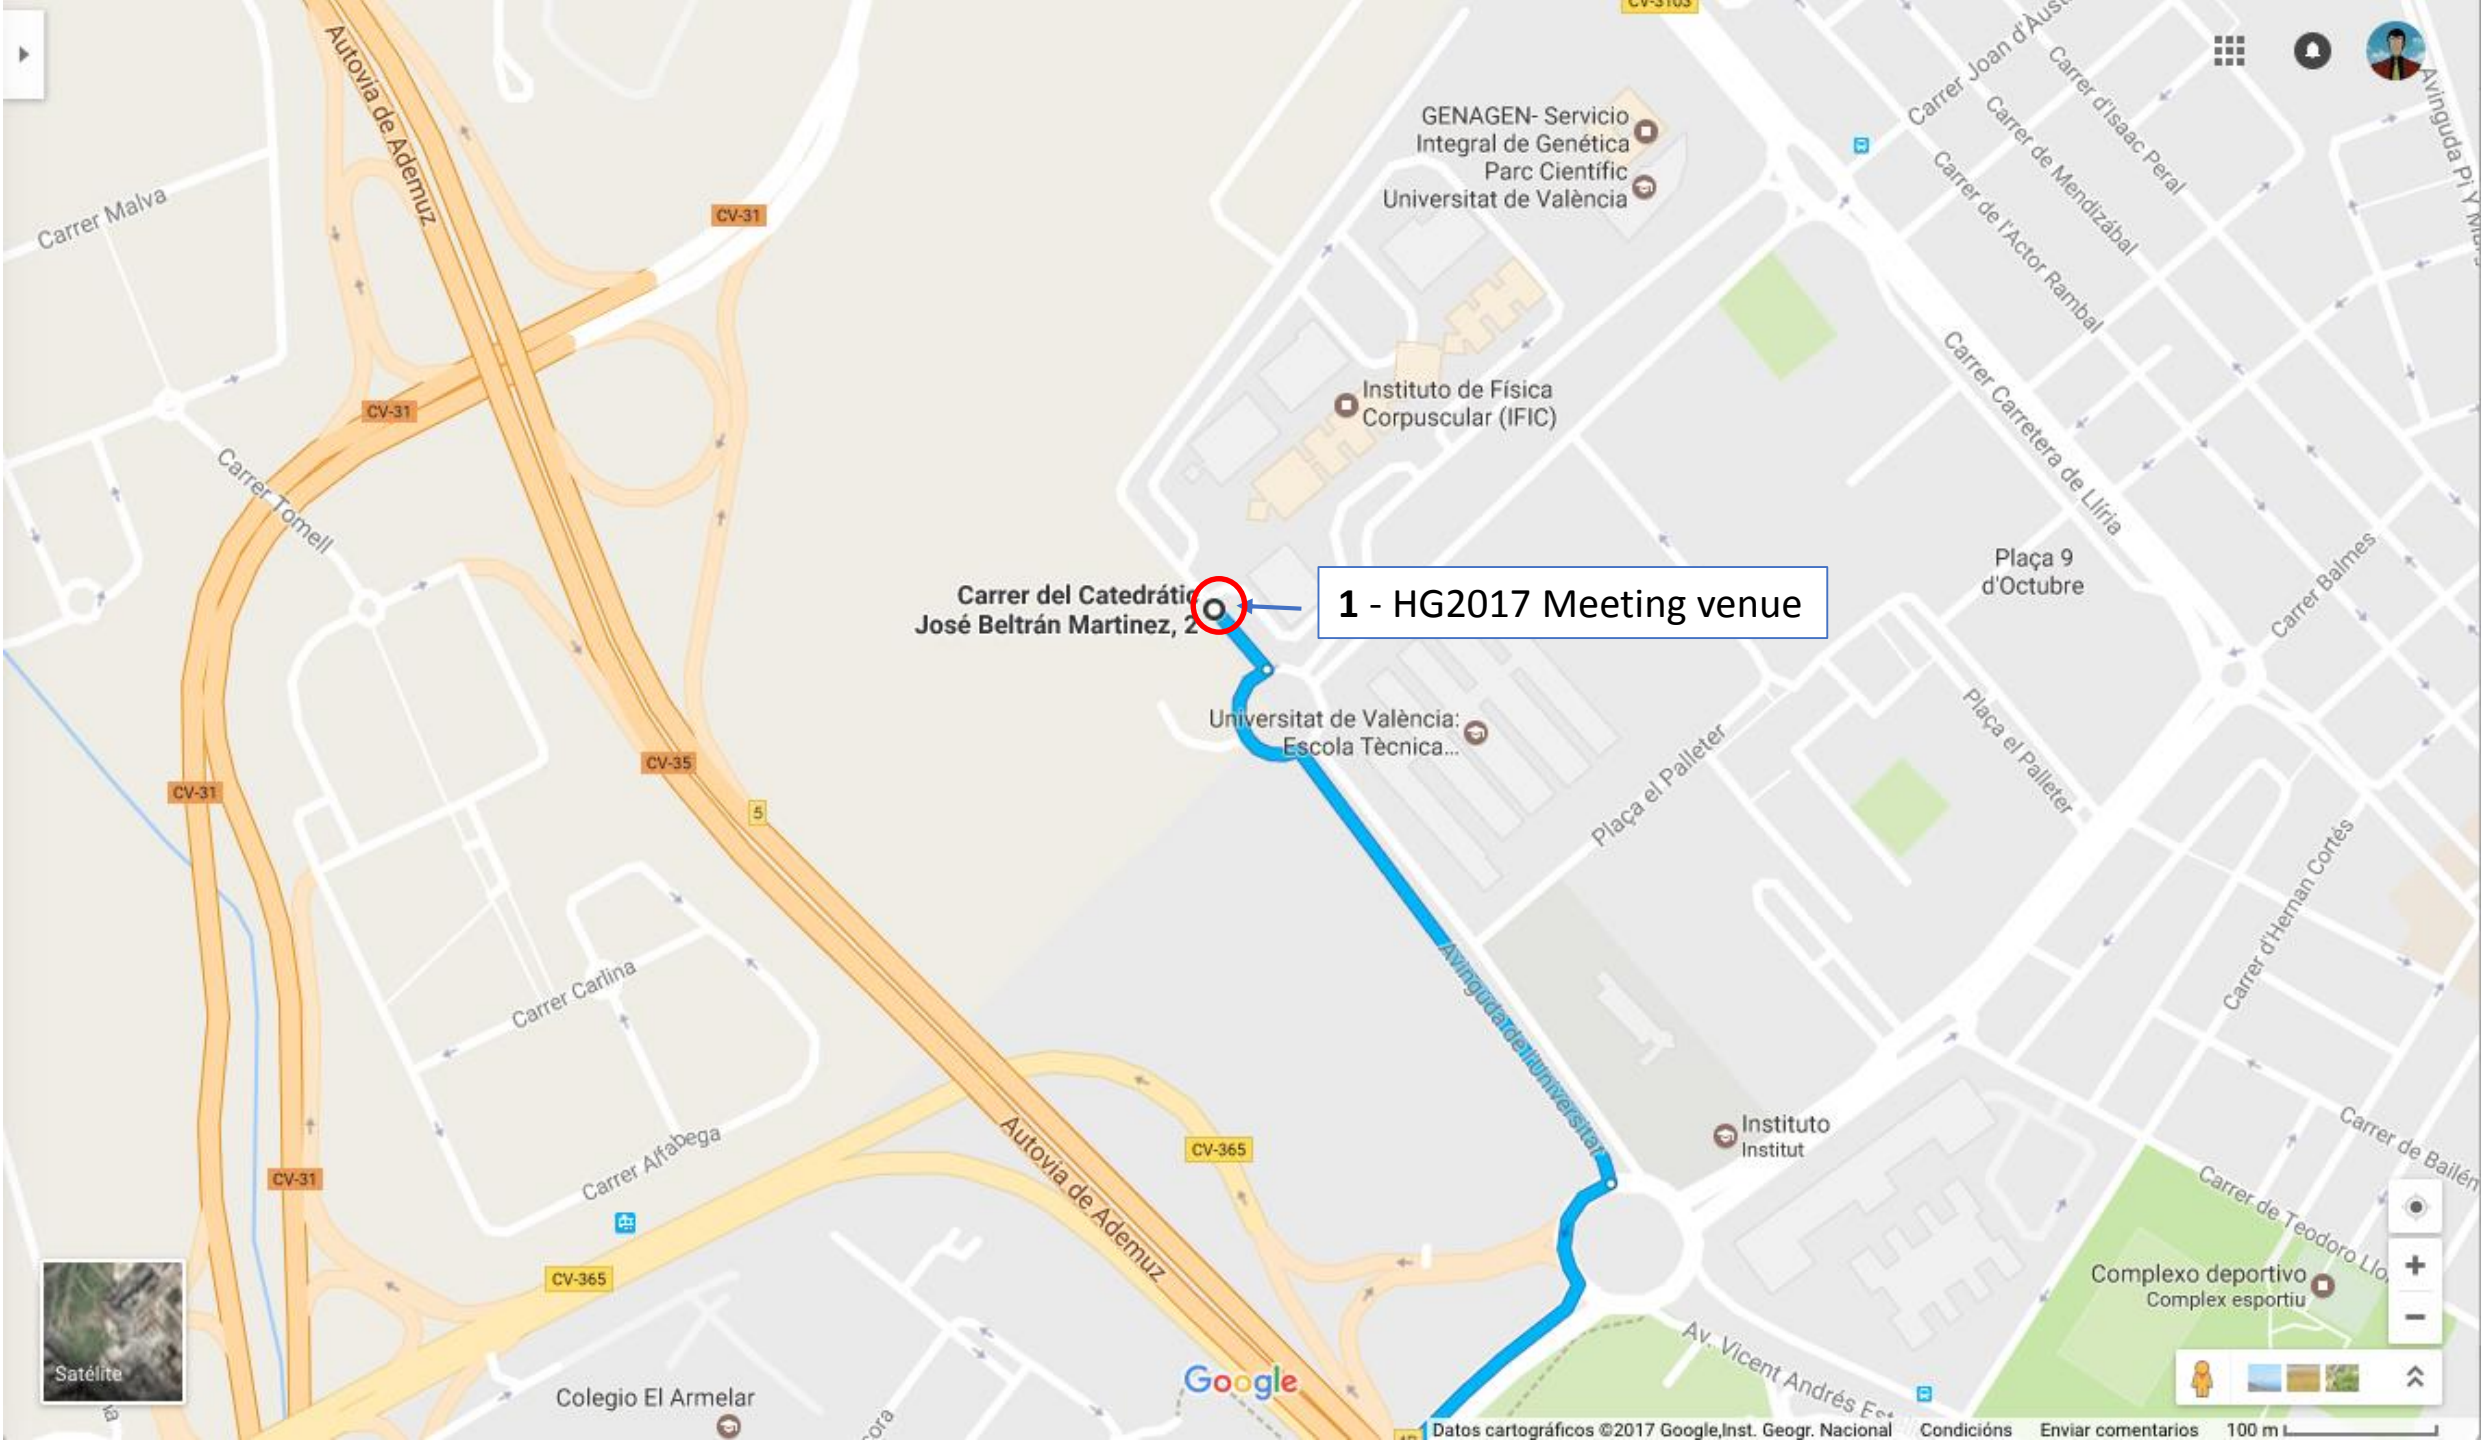

Carrer del Catedrático José Beltrán Martínez, 2

1 - HG2017 Meeting venue

GENAGEN- Servicio Integral de Genética
Parc Científic
Universitat de València

Instituto de Física Corpuscular (IFIC)

Universitat de València: Escola Tècnica...

Instituto Institut

Complejo deportivo Complex esportiu

Google