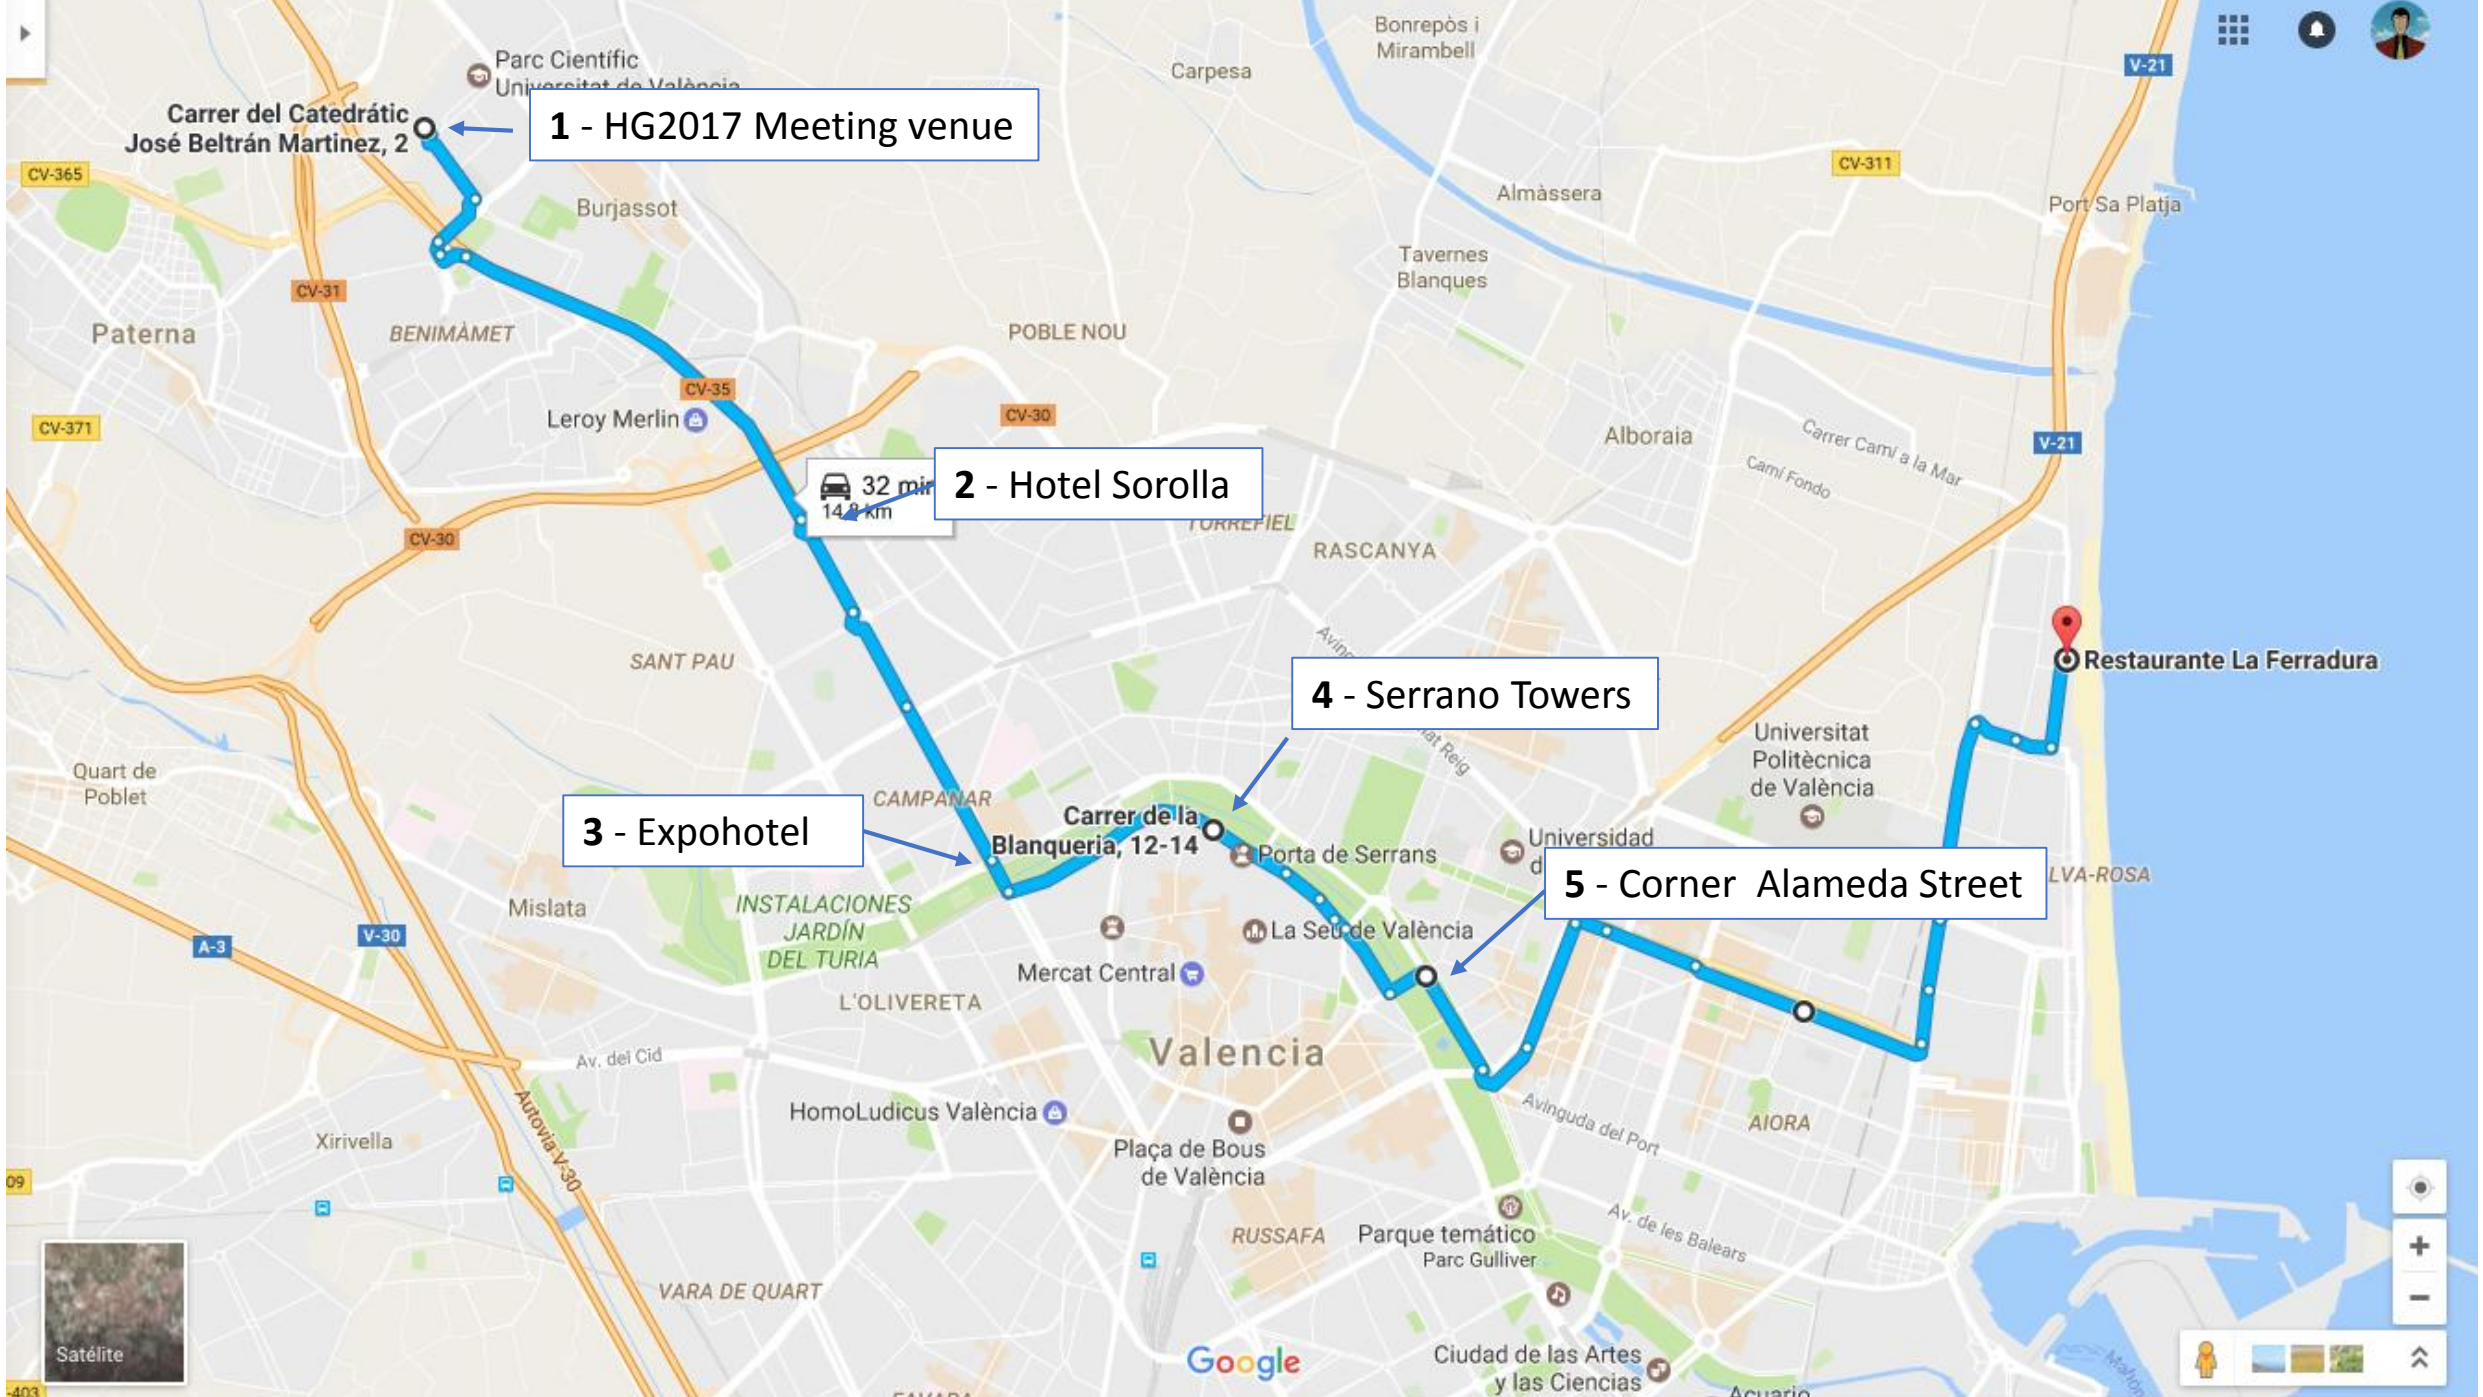

4 - 20:00 - Serrano Towers (city centre) - bus stop

5 - 20:05 - Corner Alameda Street - Puente (bridge) de la Exposición (Alameda metro station)

After the dinner the bus will make the way back stopping in the same stops

## **EMT BUS - Valencia public transport**

Bus line **31** arrives near by the restaurant - Please check map to see bus stops

[http://www.emtvalencia.es/geoportal/?lang=en\\_otp#](http://www.emtvalencia.es/geoportal/?lang=en_otp#)

**1 - HG2017 Meeting venue**

**2 - Hotel Sorolla**

**3 - Expohotel**

**4 - Serrano Towers**

**5 - Corner Alameda Street**

32 miles  
14 km

Restaurante La Ferradura

Satélite

Google

4 - Serrano Towers, bus stop

Satélite

5 - Corner Alameda Street

Tráfico en tiempo real

Rápido  Lento