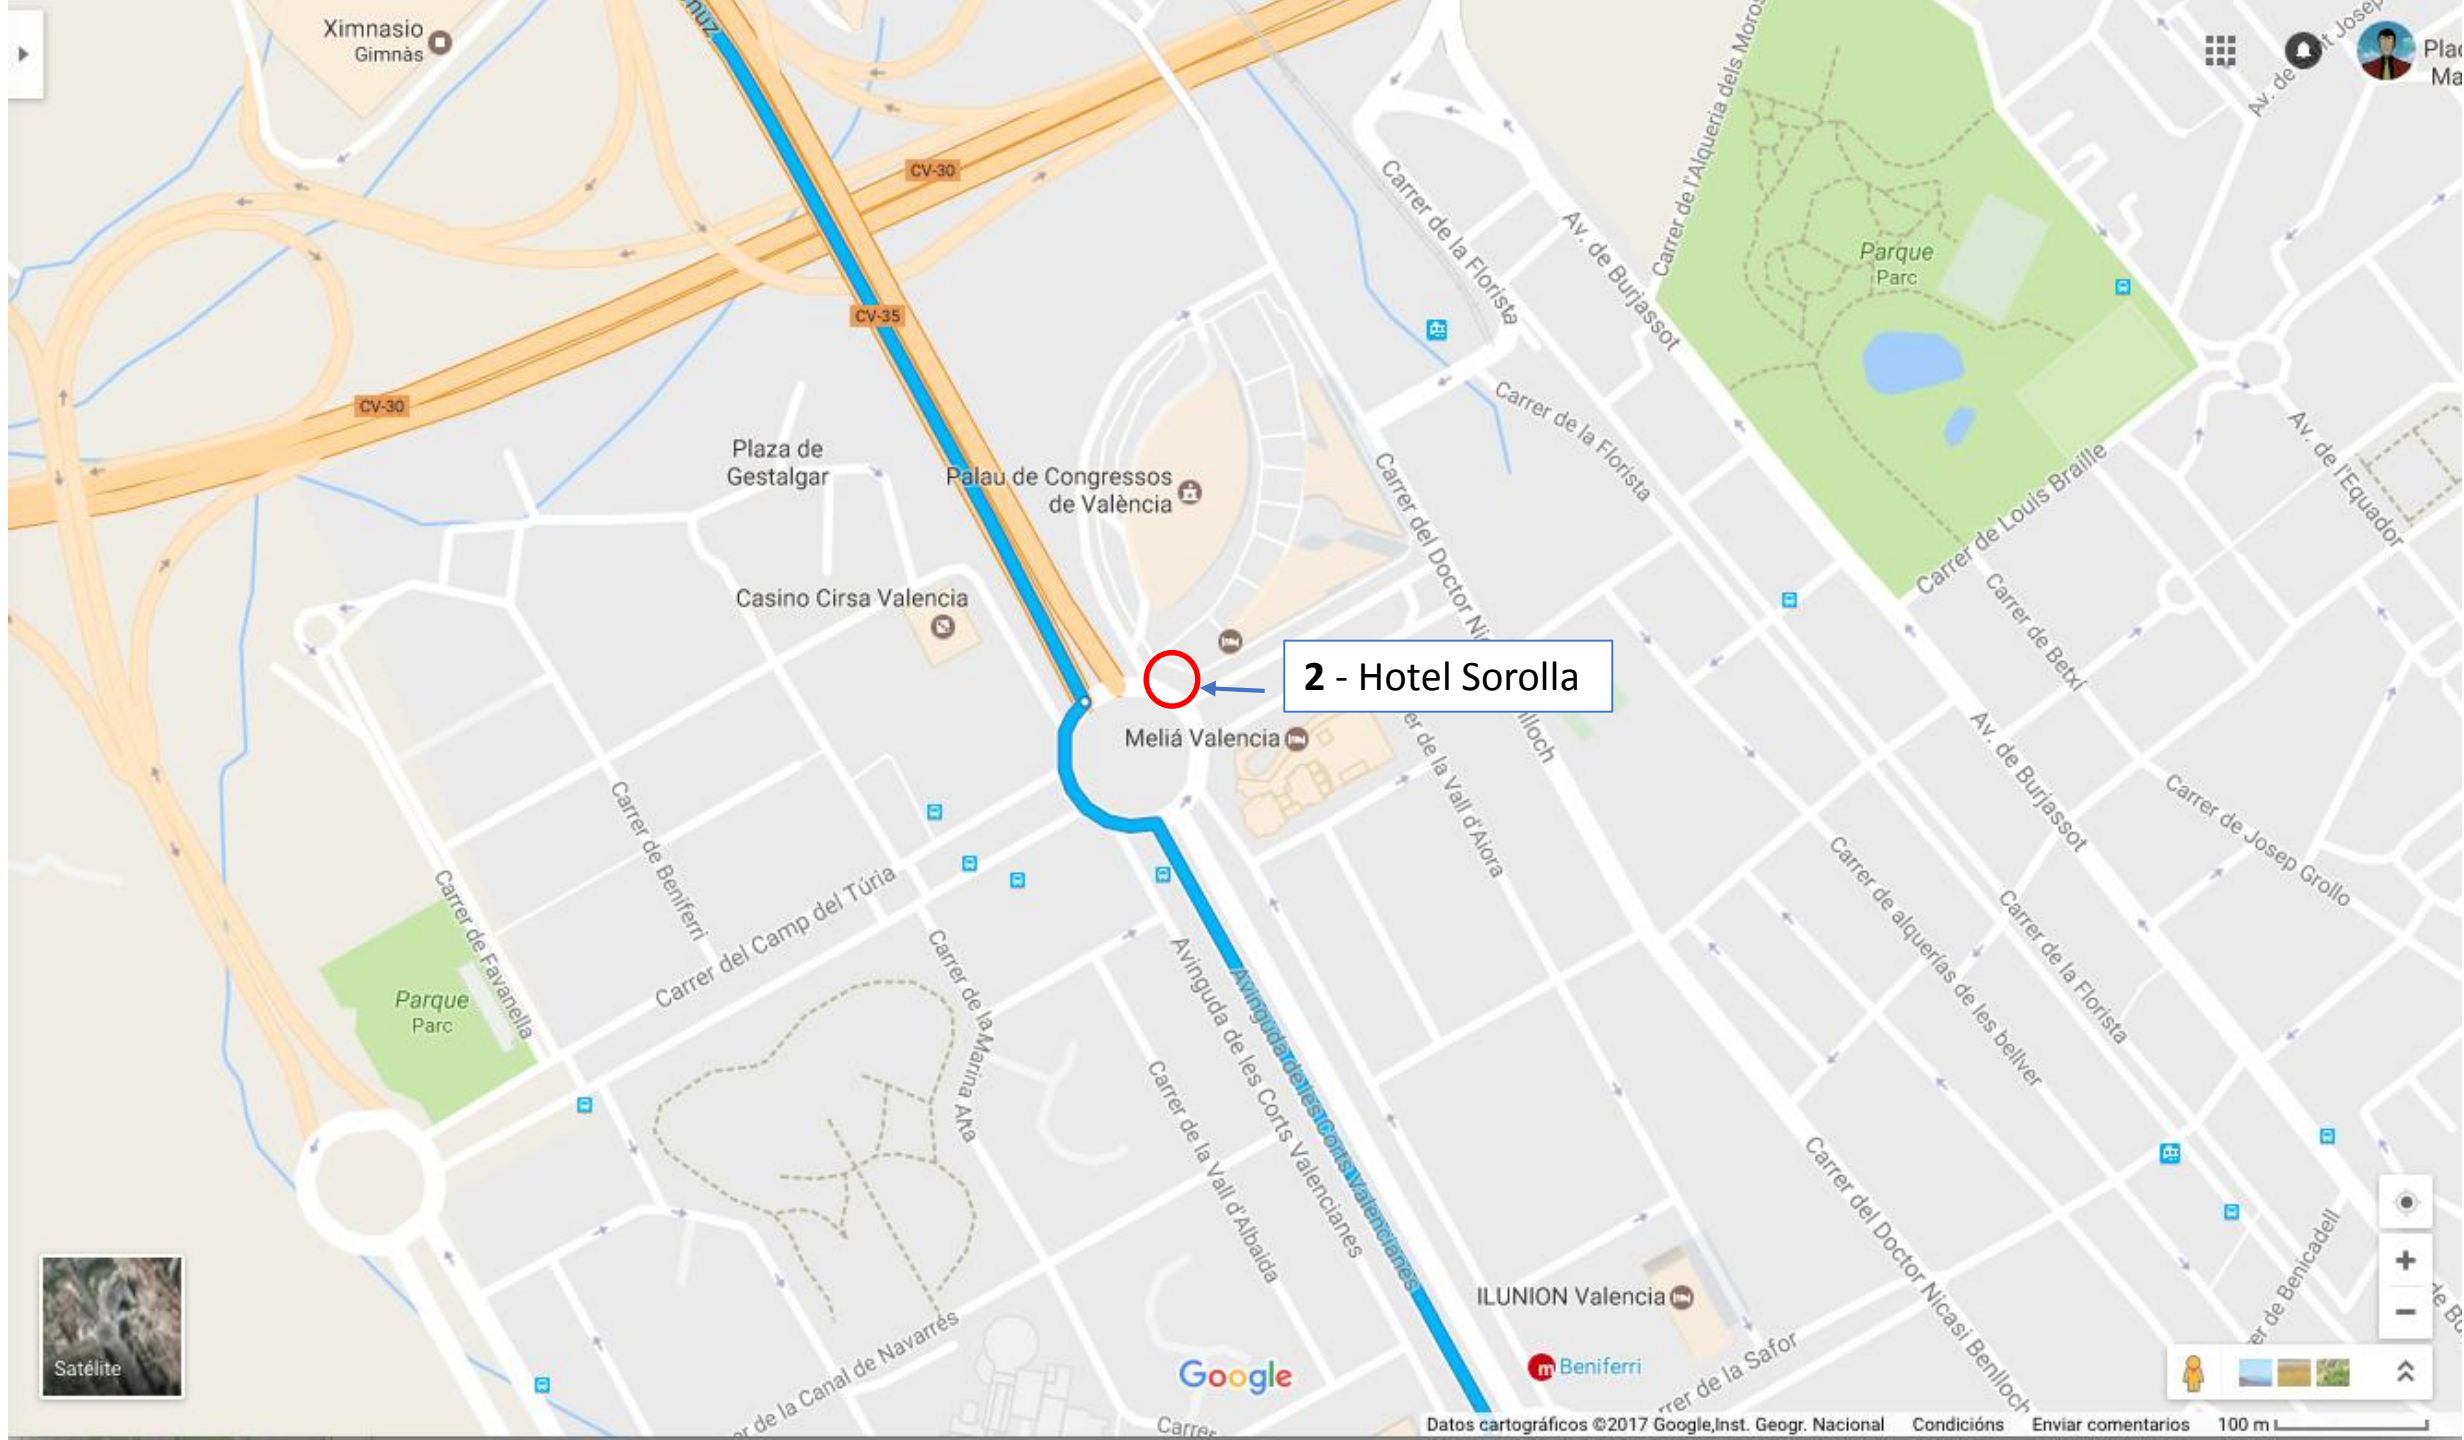

2 - Hotel Sorolla

Meliá Valencia

Palau de Congressos de València

Casino Cirsa Valencia

Plaza de Gestalgar

Parque Parc

Parque Parc

ILUNION Valencia

Beniferri

Satélite

Google