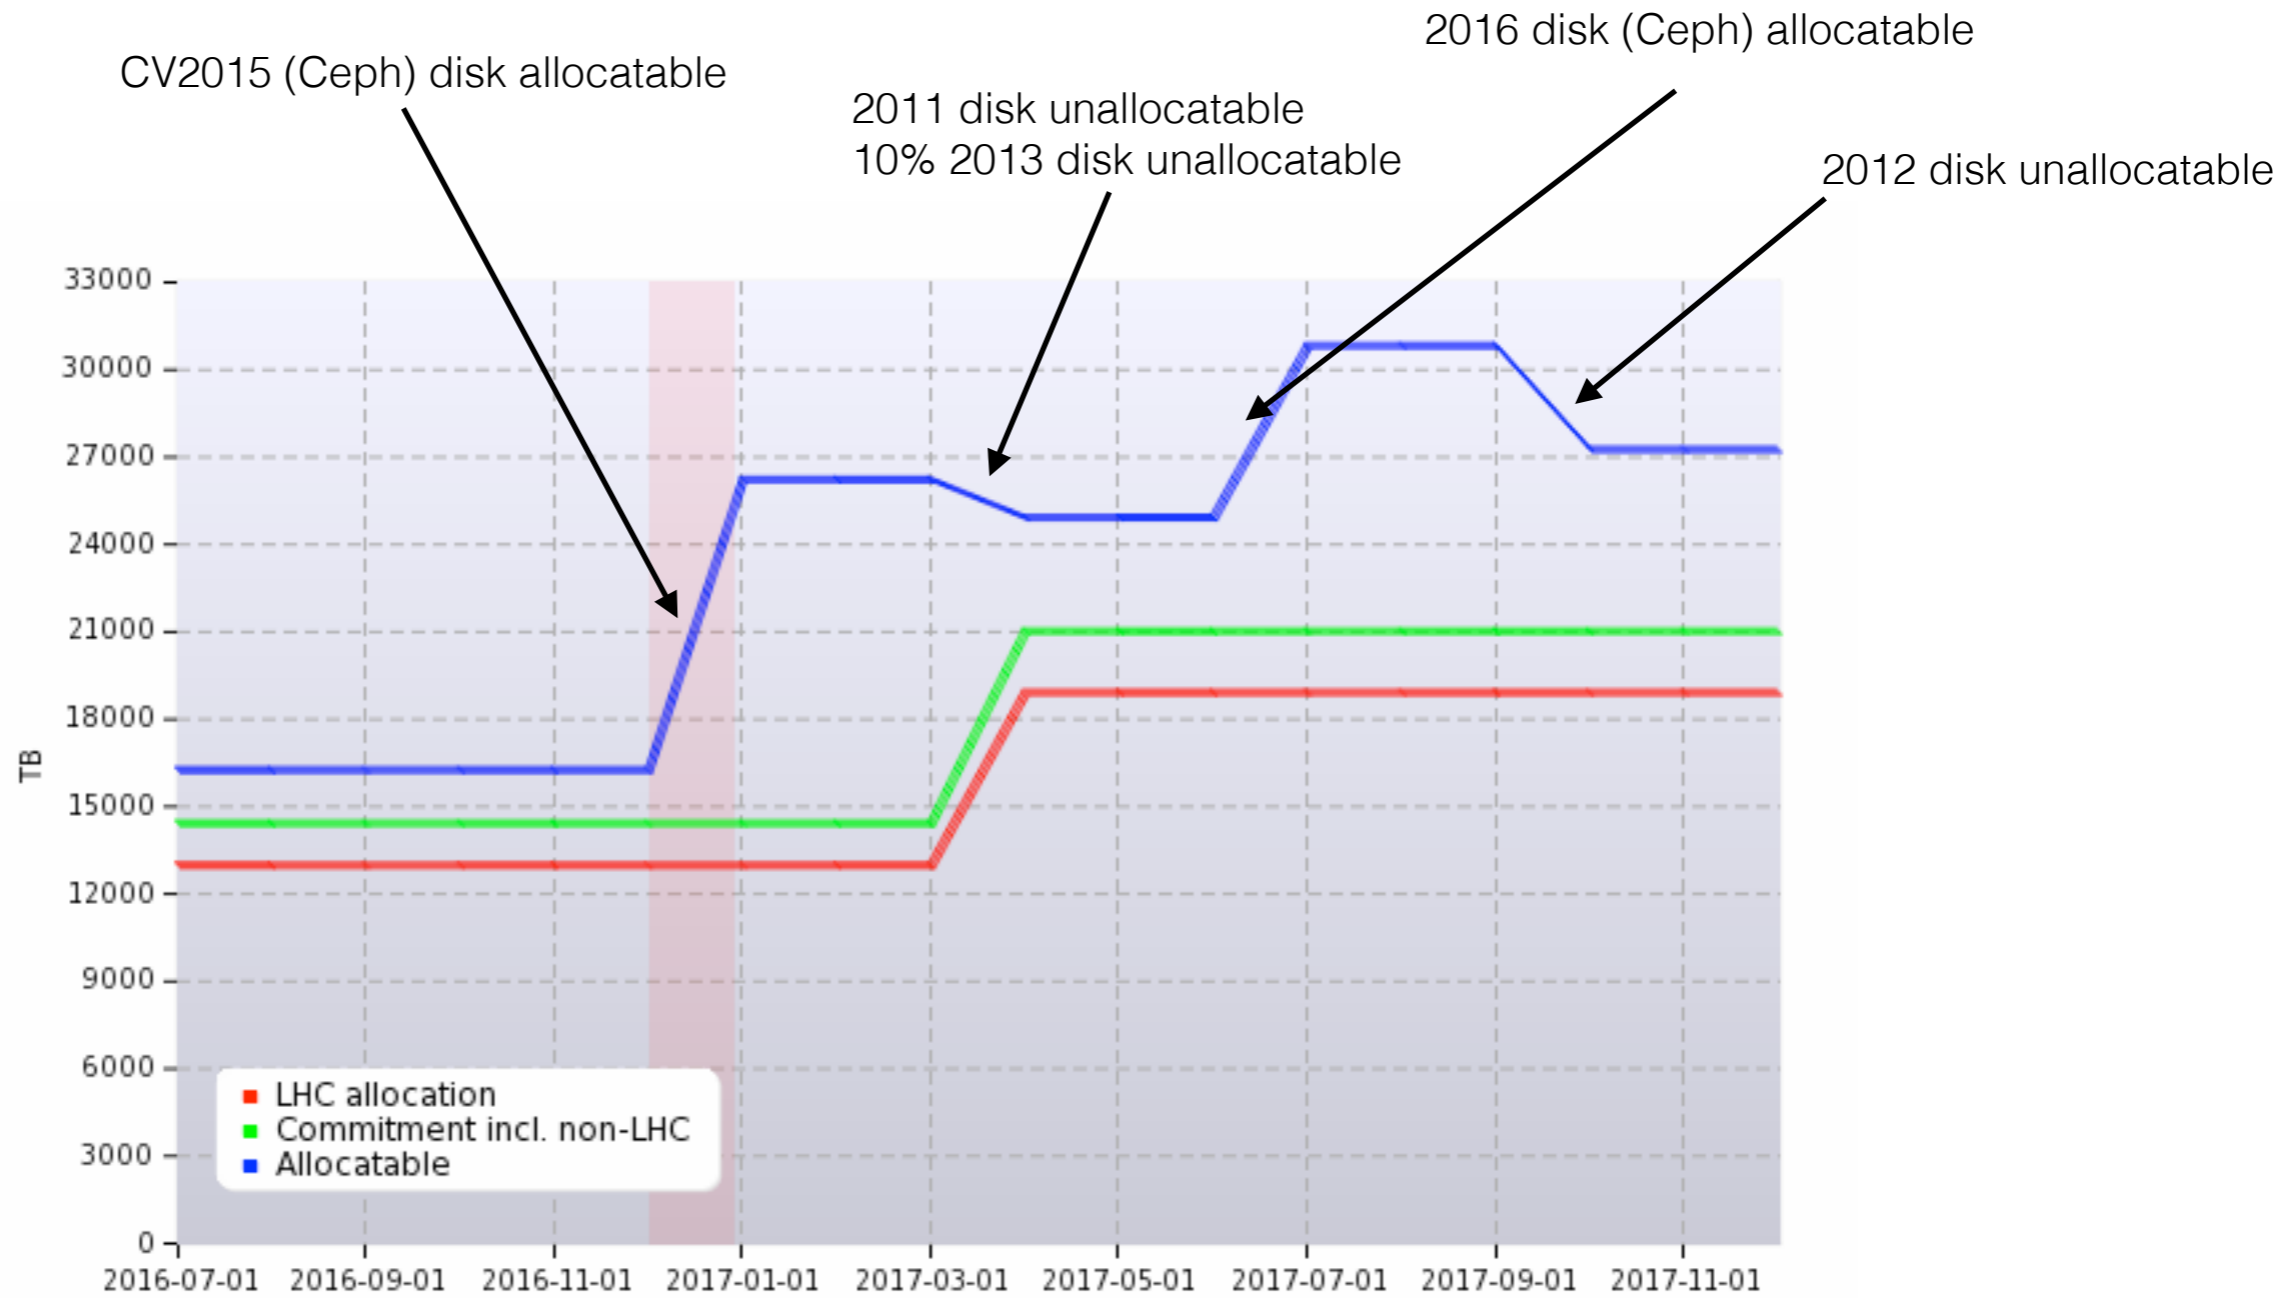

WLCG CPU Pledges / Allocations

2009 CPU unallocatable

2015 HPE allocatable

2016 procurement allocatable

WLCG Disk Pledges / Allocations

WLCG Tape Pledges / Allocations