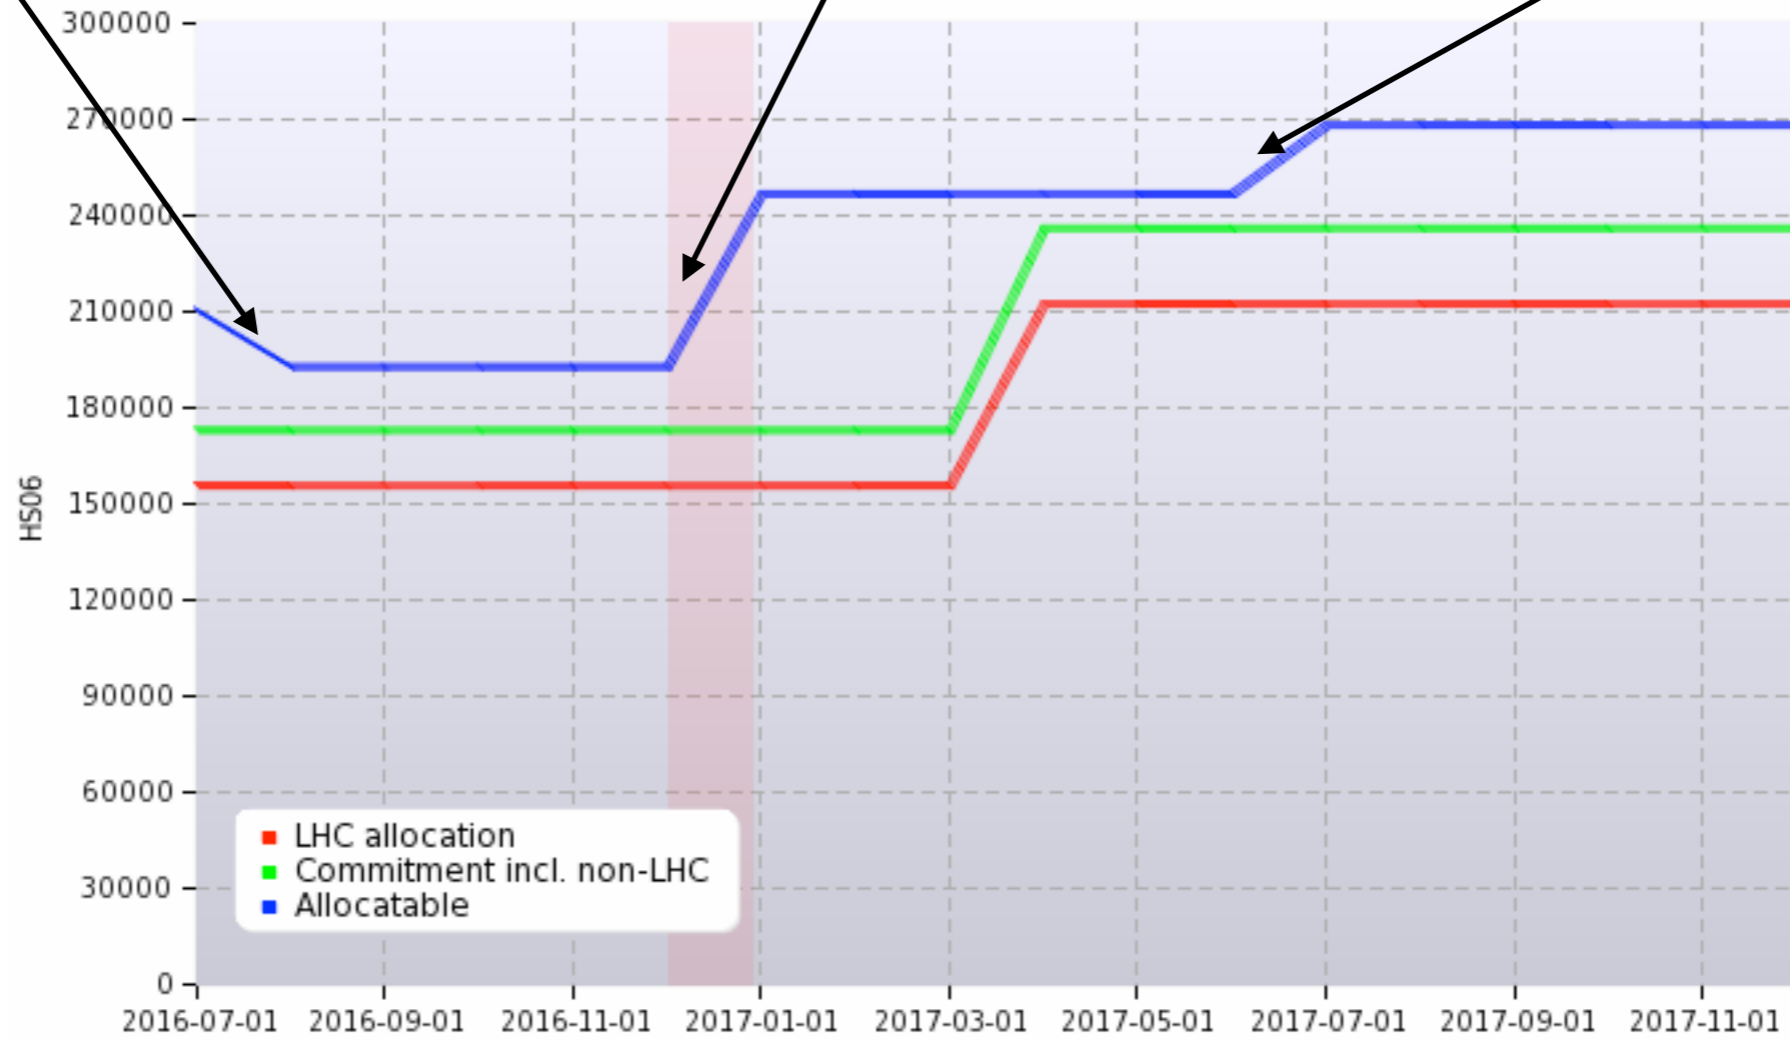

WLCG CPU Pledges / Allocations

2009 CPU unallocatable

2015 HPE allocatable

2016 procurement allocatable

WLCG Disk Pledges / Allocations

WLCG Tape Pledges / Allocations