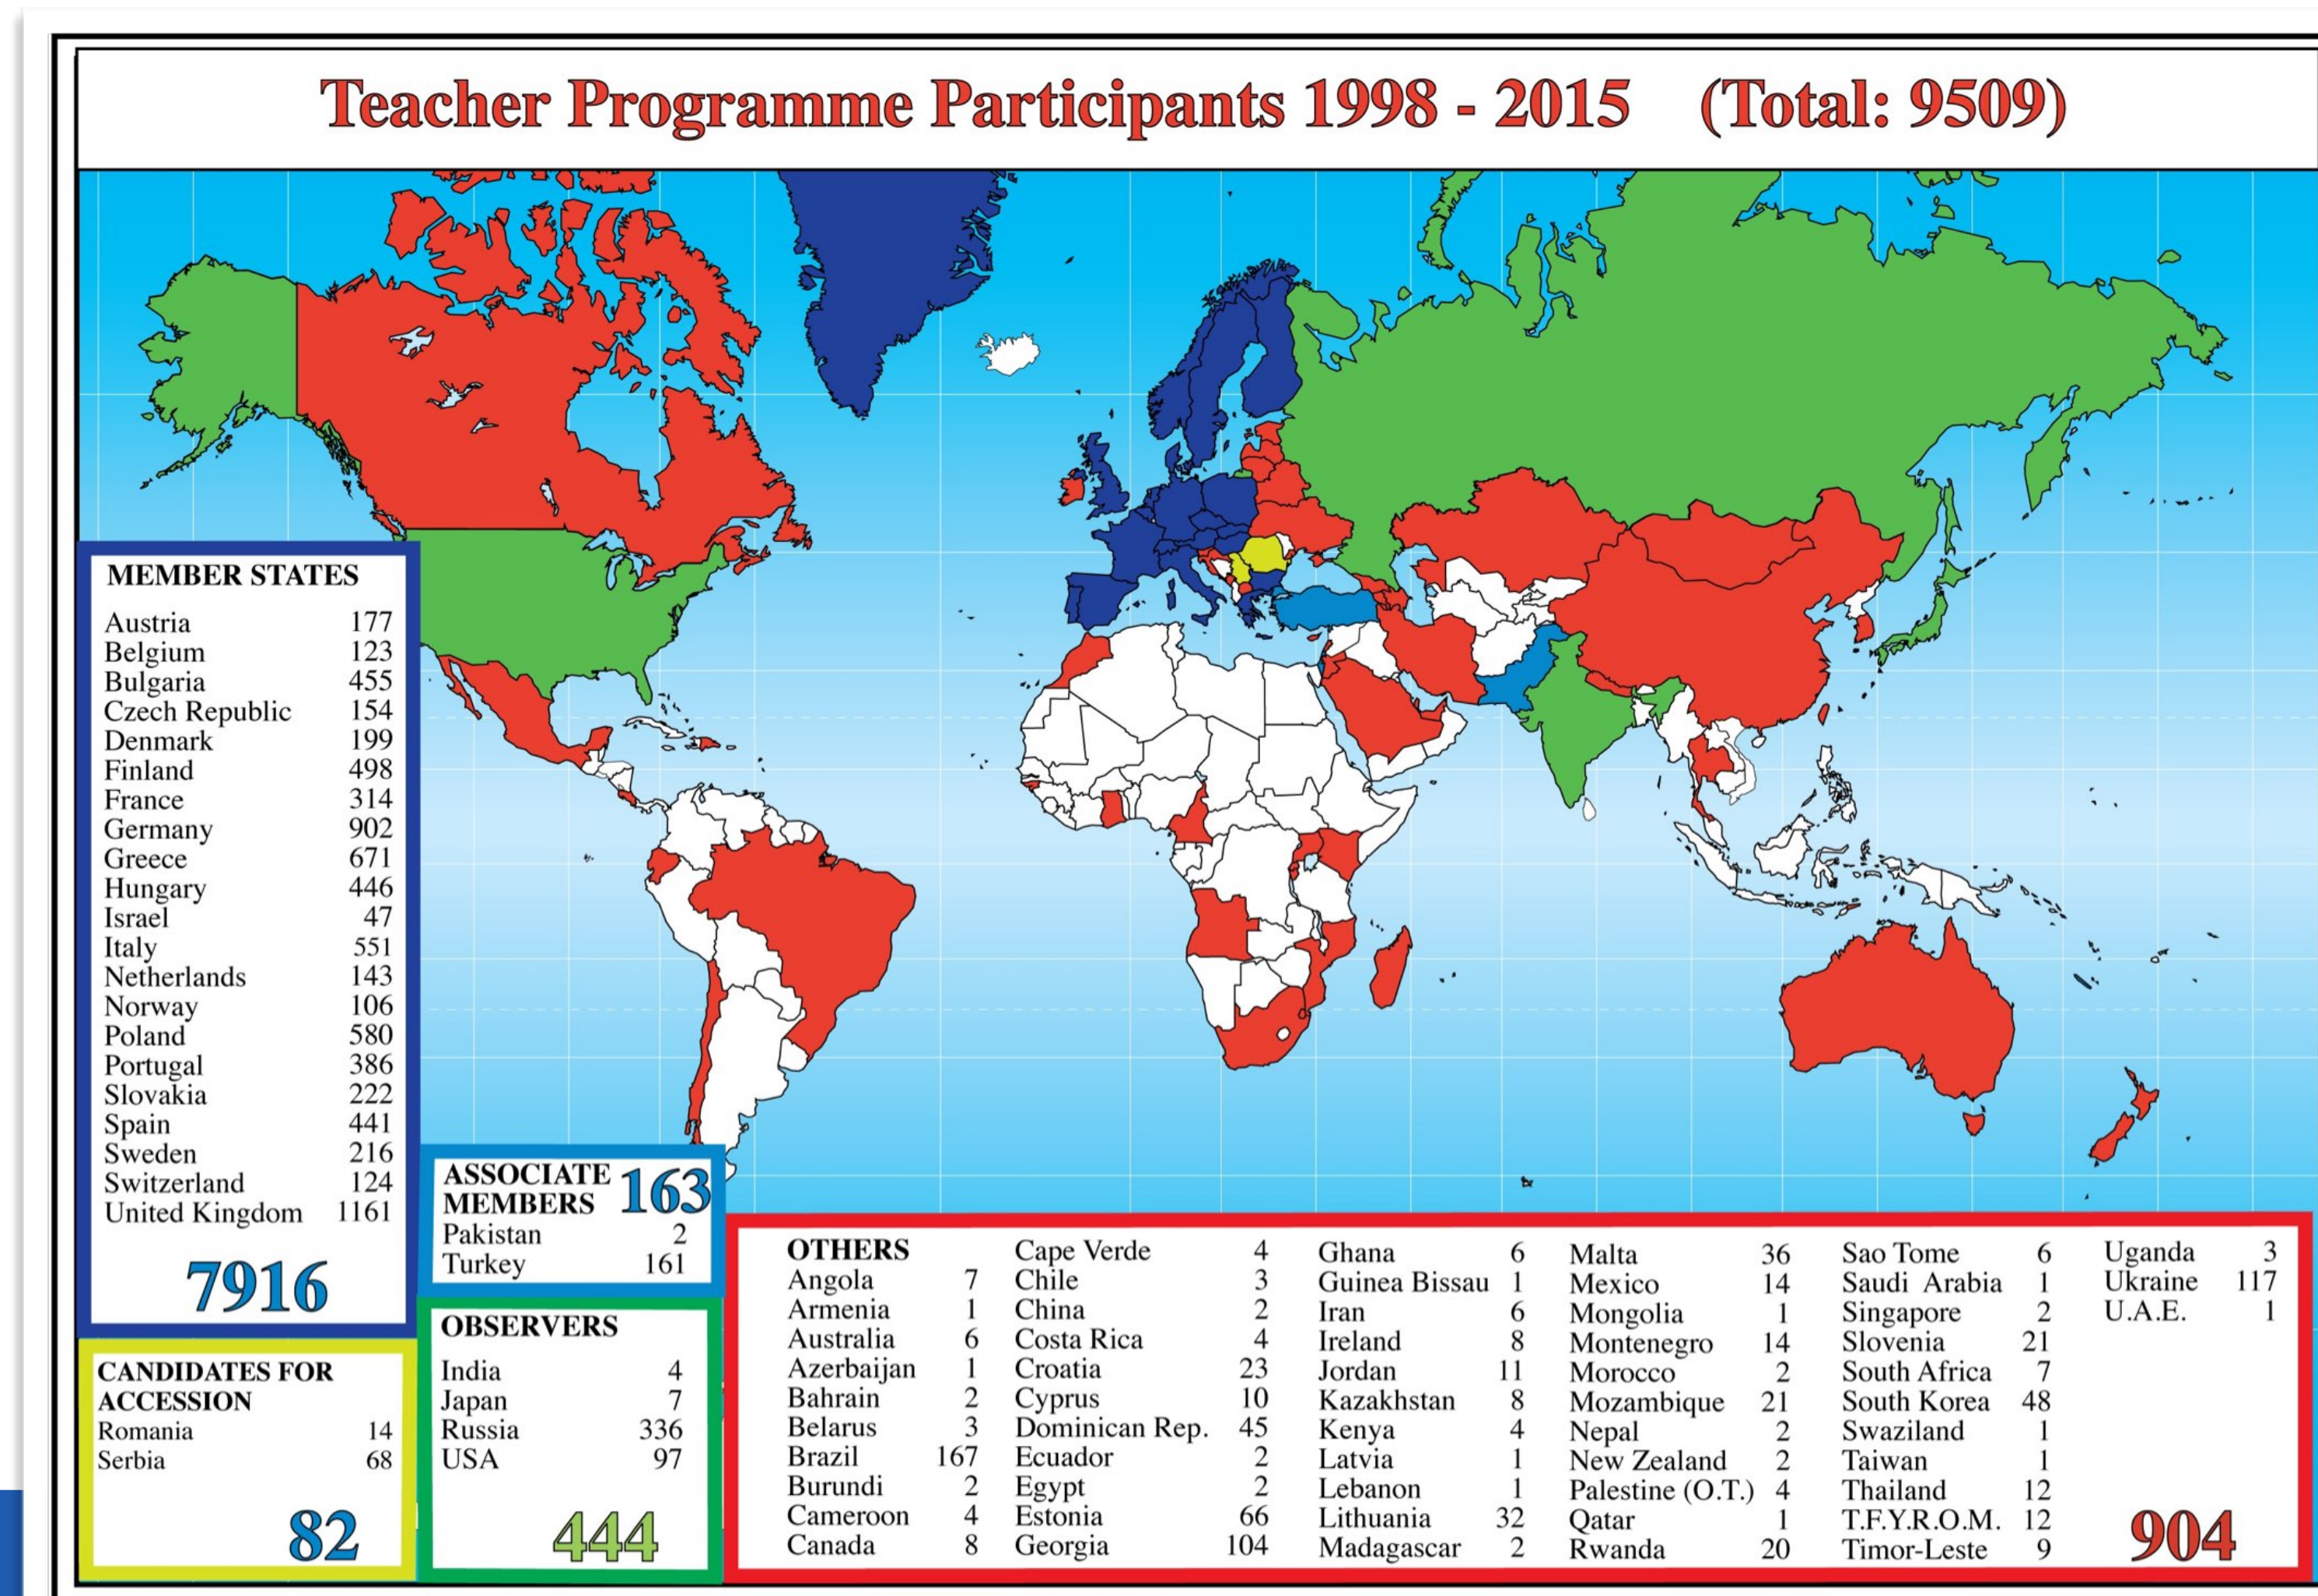

# CERN's Teacher Programmes

National Teacher Programmes in native language | 4-6 days

# CERN's Teacher Programmes

National Teacher Programmes in native language | 4-6 days

International Teacher Programmes in English | 2-3 weeks

# CERN's Teacher Programmes