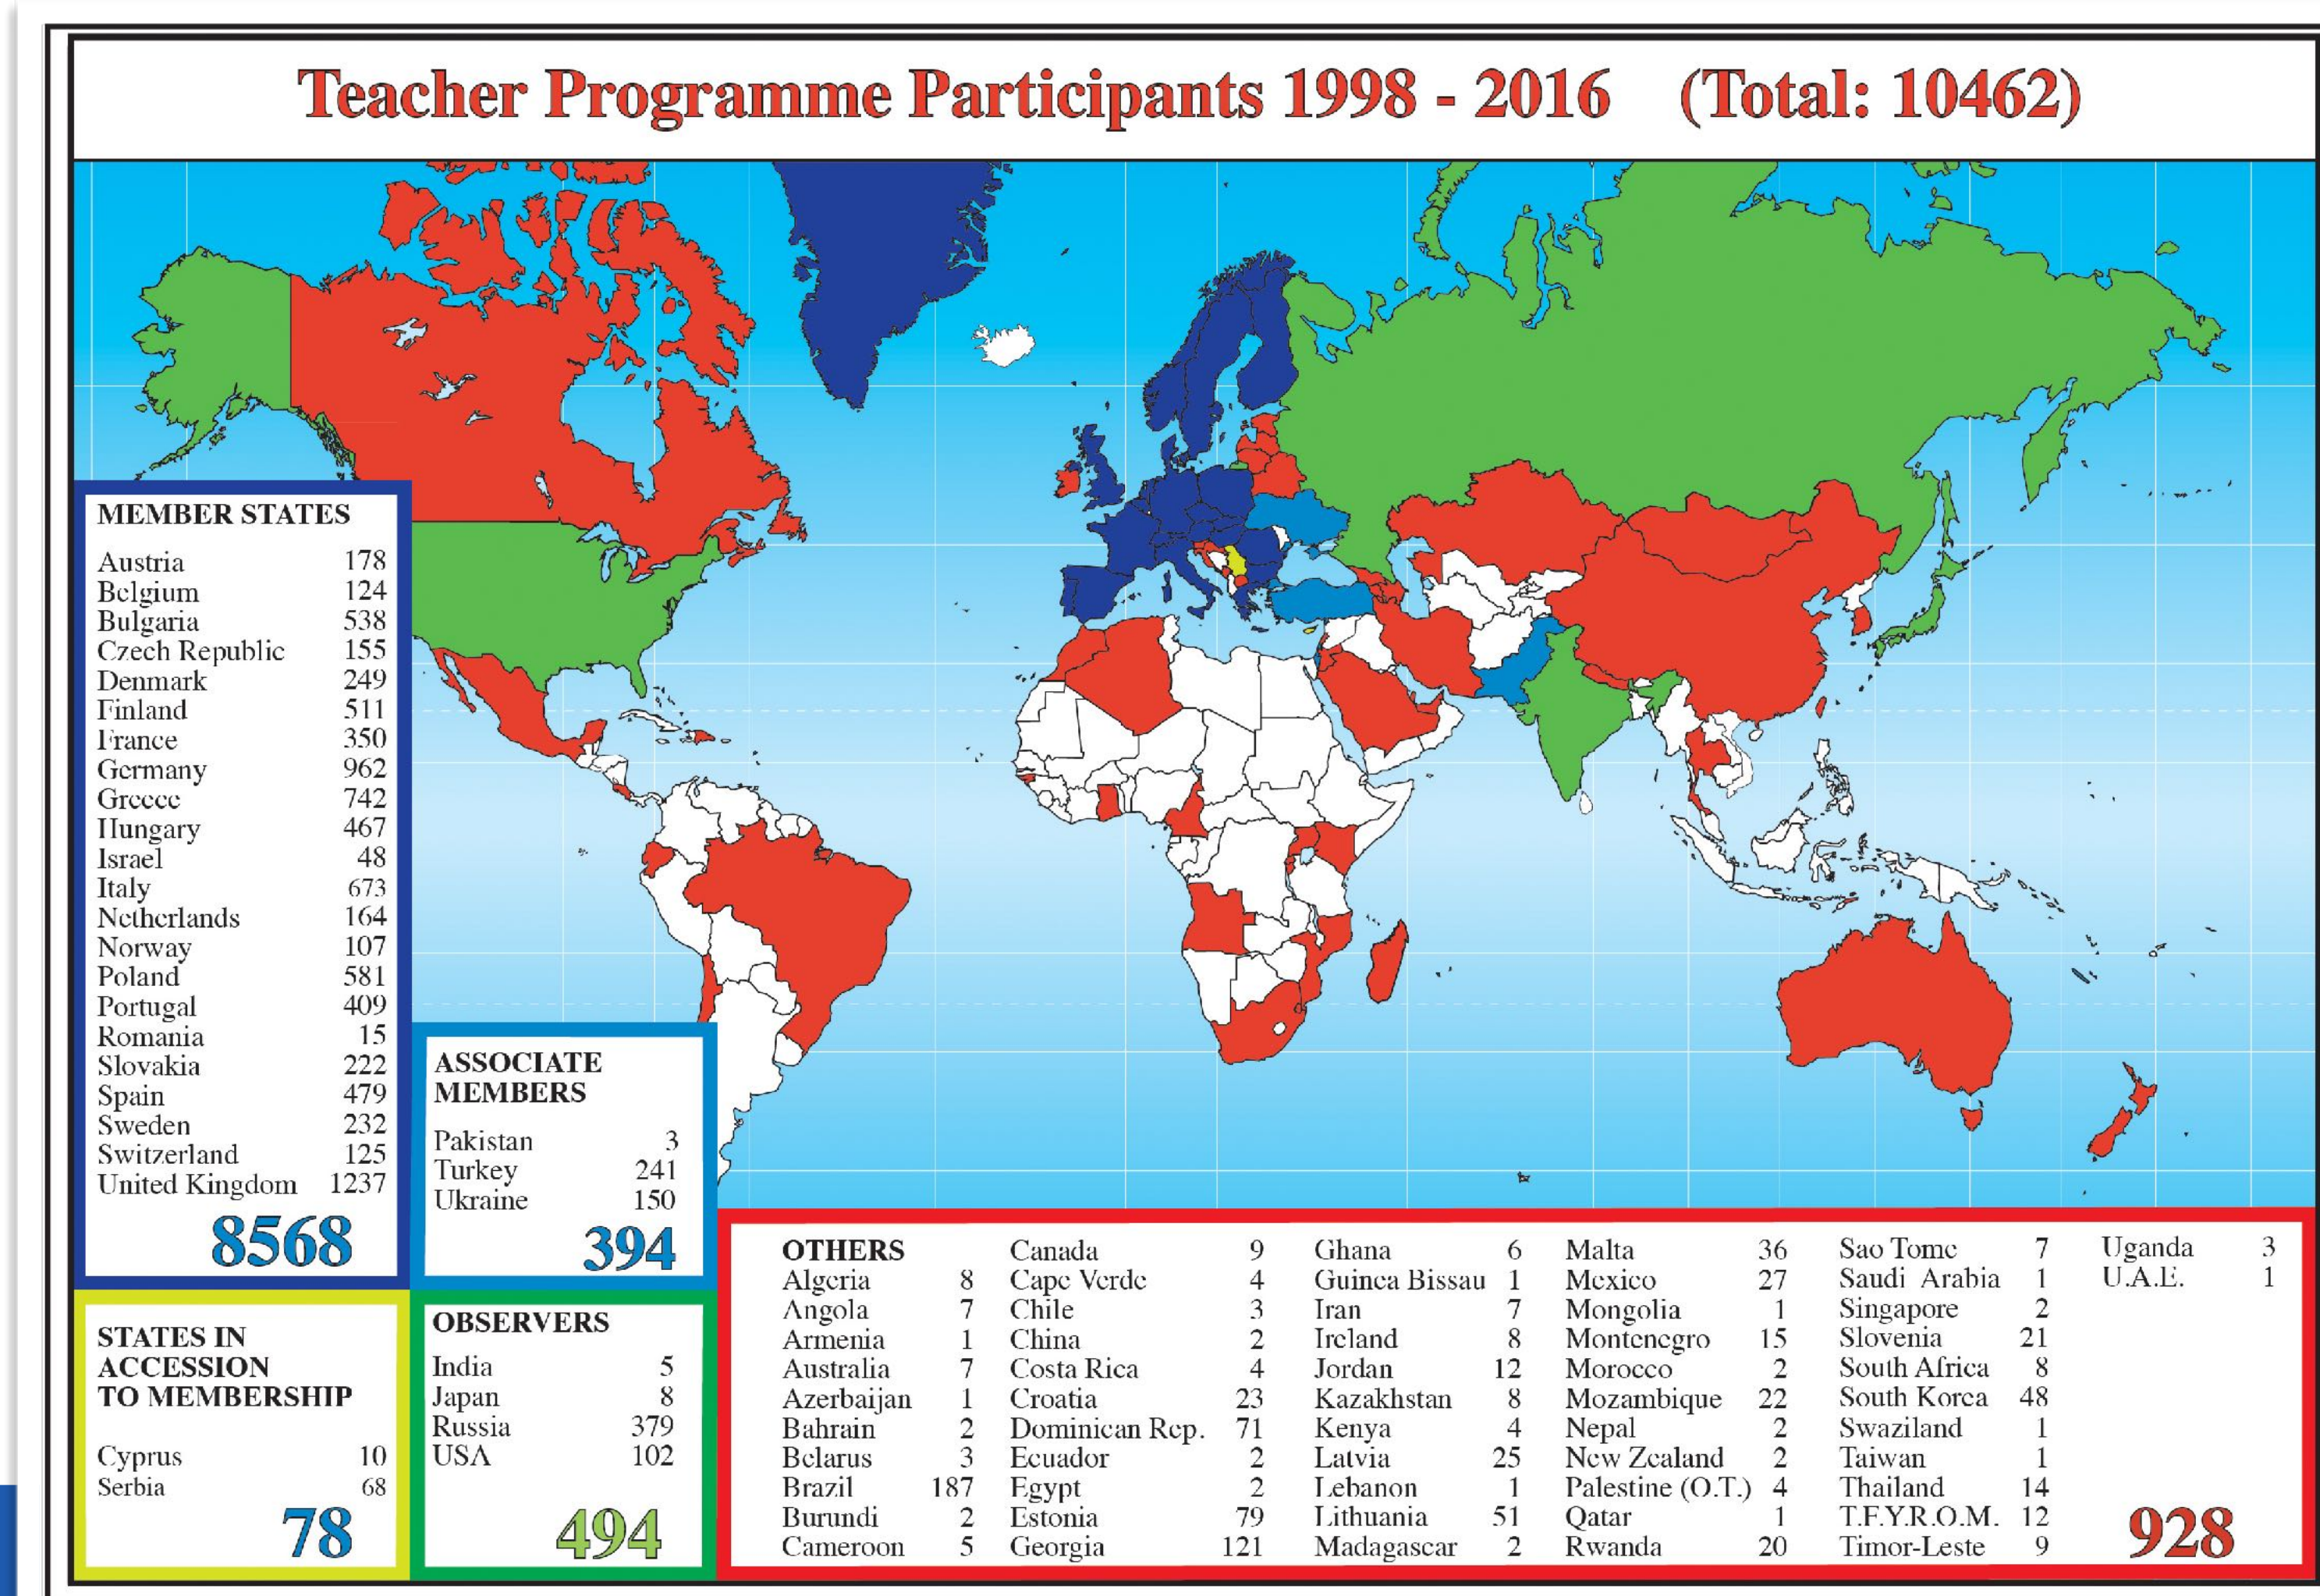

CERN's Teacher Programmes