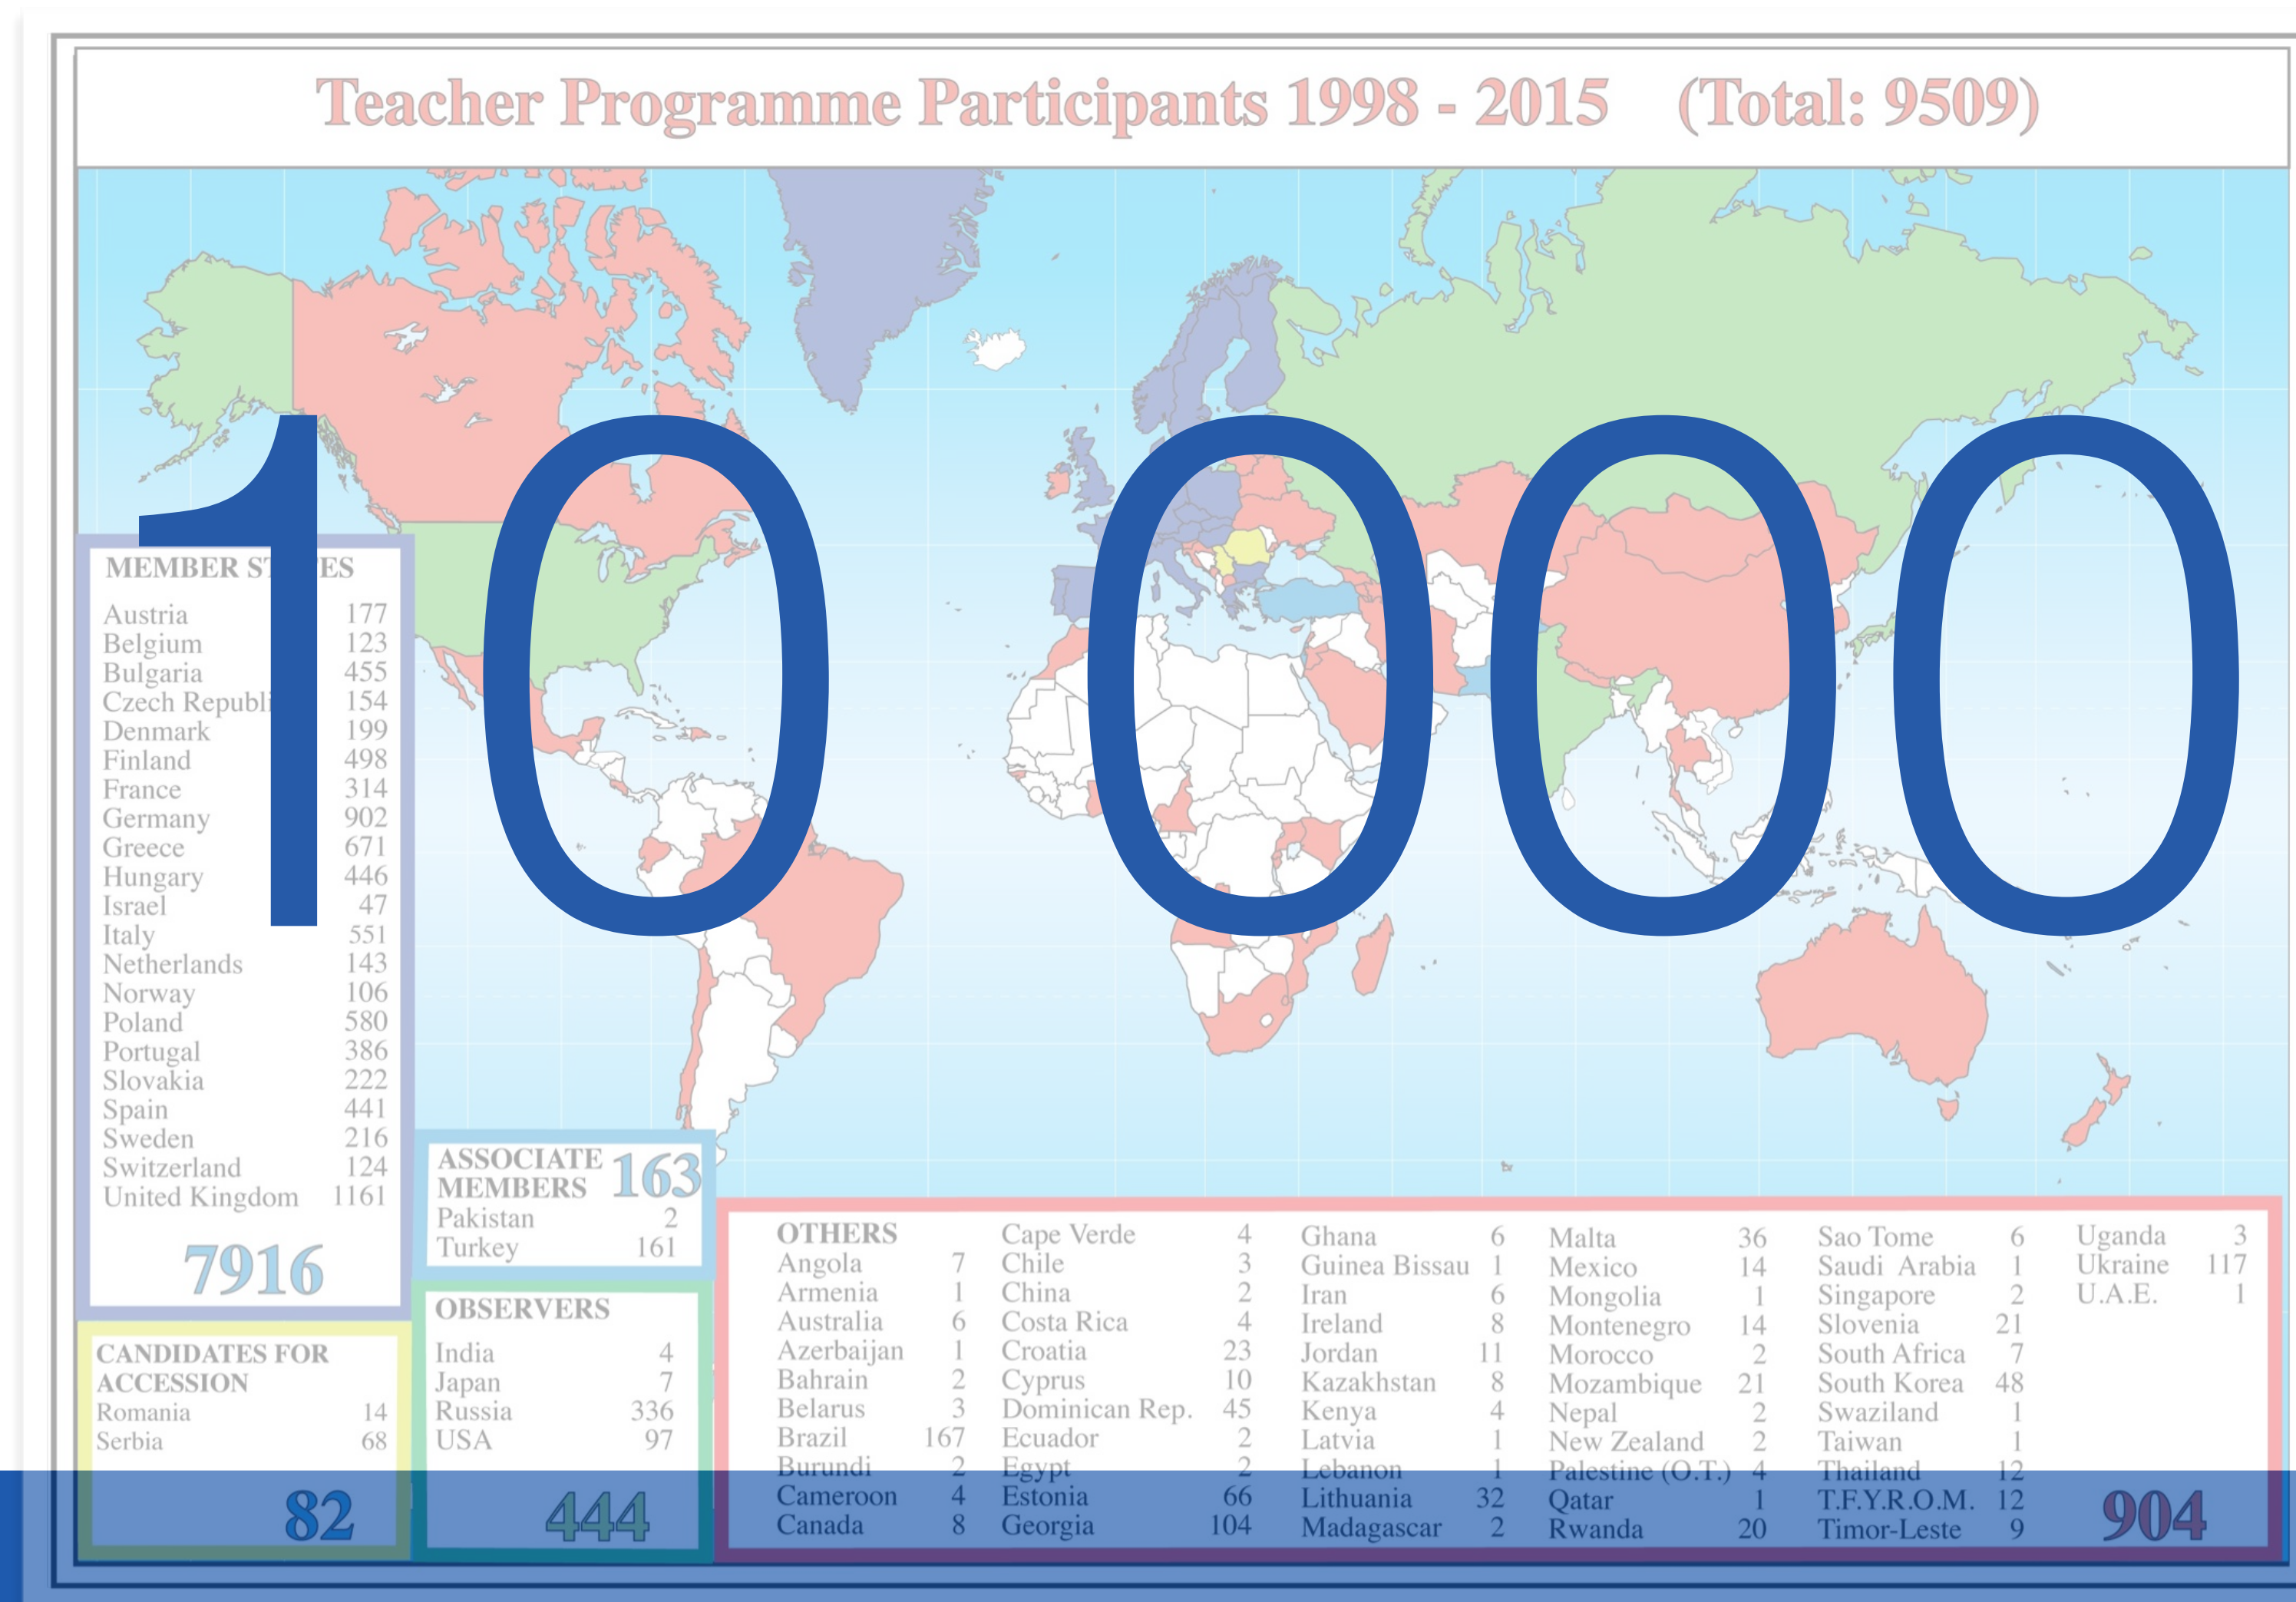

CERN's Teacher Programmes