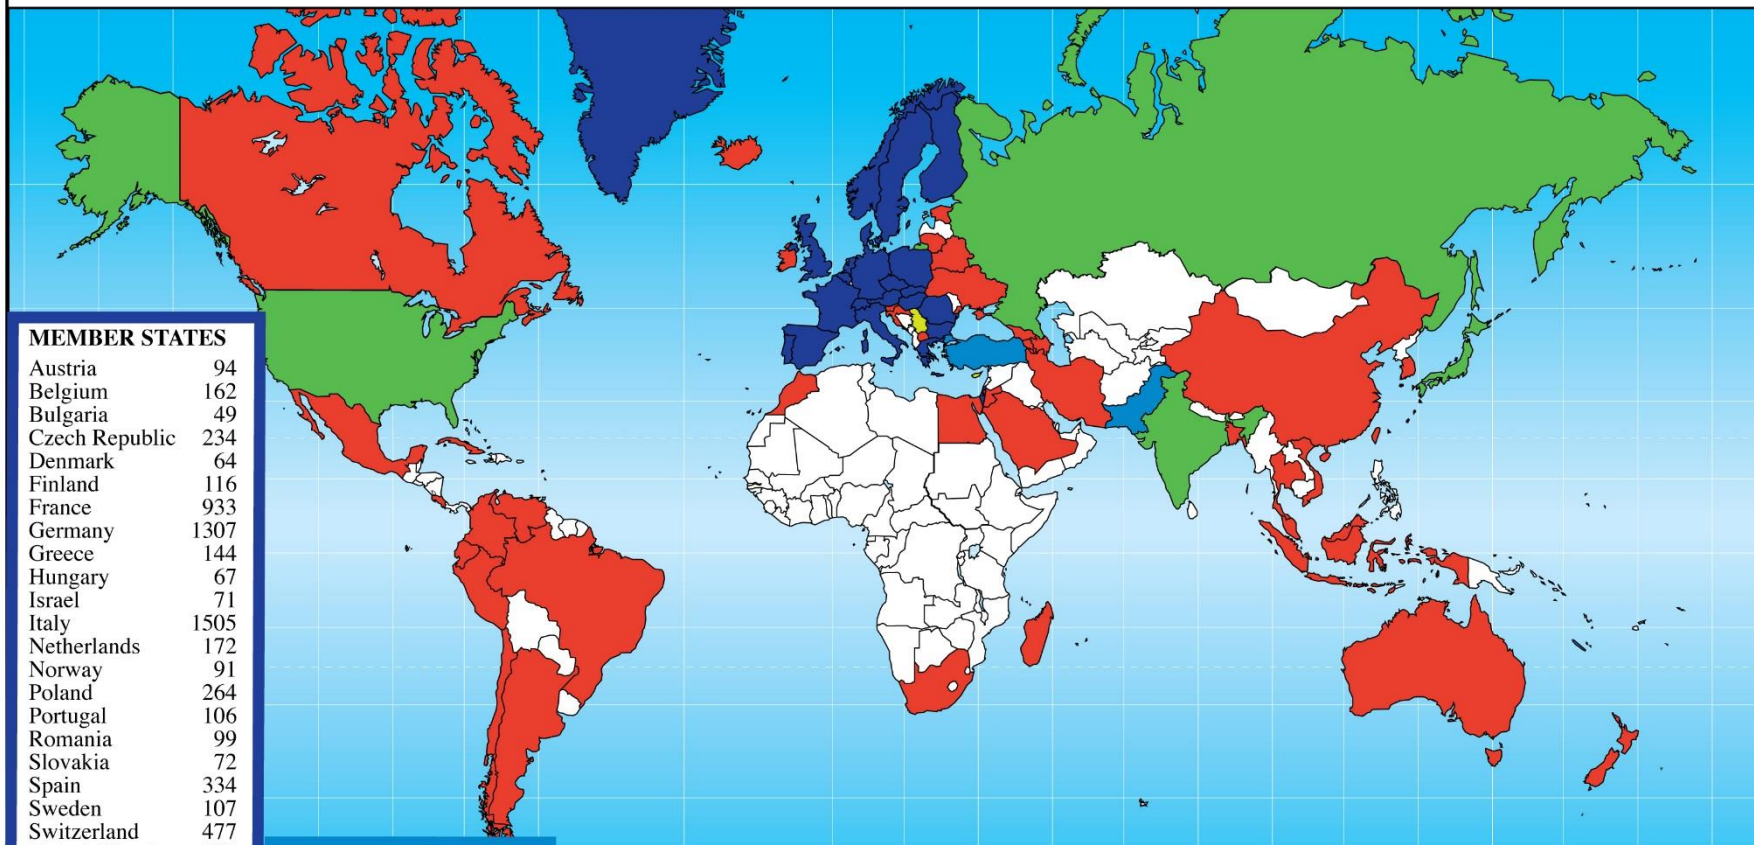

Seeing the Micro needs the Macro (scopes)

CERN was founded 1954: 12 European States Today: 21 Member States

- ~ 2300 staff
- ~ 730 other paid personnel
- ~ 12 000 users
- Budget (2016) ~1100 MCHF

- **22 Member States:** Austria, Belgium, Bulgaria, the Czech Republic, Denmark, Finland, France, Germany, Greece, Hungary, Israel, Italy, Netherlands, Norway, Poland, Portugal, Romania, Slovakia, Spain, Sweden, Switzerland and the United Kingdom.
- **2 Candidate for Accession to Membership of CERN:** Serbia
- **8 Observers to Council:** India, Japan, the Russian Federation, the United States of America, Turkey, the European Commission and Unesco

A Global Reach

Distribution of All CERN Users by Location of Institute on 12 January 2016

MEMBER STATES

Austria	94
Belgium	162
Bulgaria	49
Czech Republic	234
Denmark	64
Finland	116
France	933
Germany	1307
Greece	144
Hungary	67
Israel	71
Italy	1505
Netherlands	172
Norway	91
Poland	264
Portugal	106
Romania	99
Slovakia	72
Spain	334
Sweden	107
Switzerland	477
United Kingdom	910

7378

ASSOCIATE MEMBERS

Pakistan	36
Turkey	126

162

OBSERVERS

India	187
Japan	279
Russia	980
USA	1915

3361

STATES IN ACCESSION TO MEMBERSHIP

Cyprus	11
Serbia	37

48

OTHERS

Argentina	29	China	208	Iceland	2	Mexico	64	TFYROM	2
Armenia	18	Colombia	12	Indonesia	9	Morocco	7	Ukraine	30
Australia	40	Costa Rica	1	Iran	25	New Zealand	6	Venezuela	1
Azerbaijan	4	Croatia	25	Ireland	9	Peru	3	Viet Nam	1
Bangladesh	2	Cuba	3	Jordan	2	Saudi Arabia	1		
Belarus	26	Ecuador	2	Korea	145	Singapore	1		
Brazil	151	Egypt	26	Lithuania	15	Slovenia	20		
Canada	174	Estonia	17	Madagascar	3	South Africa	47		
Chile	15	Georgia	23	Malaysia	12	Taiwan	78		
		Hong Kong	22	Malta	5	Thailand	13		