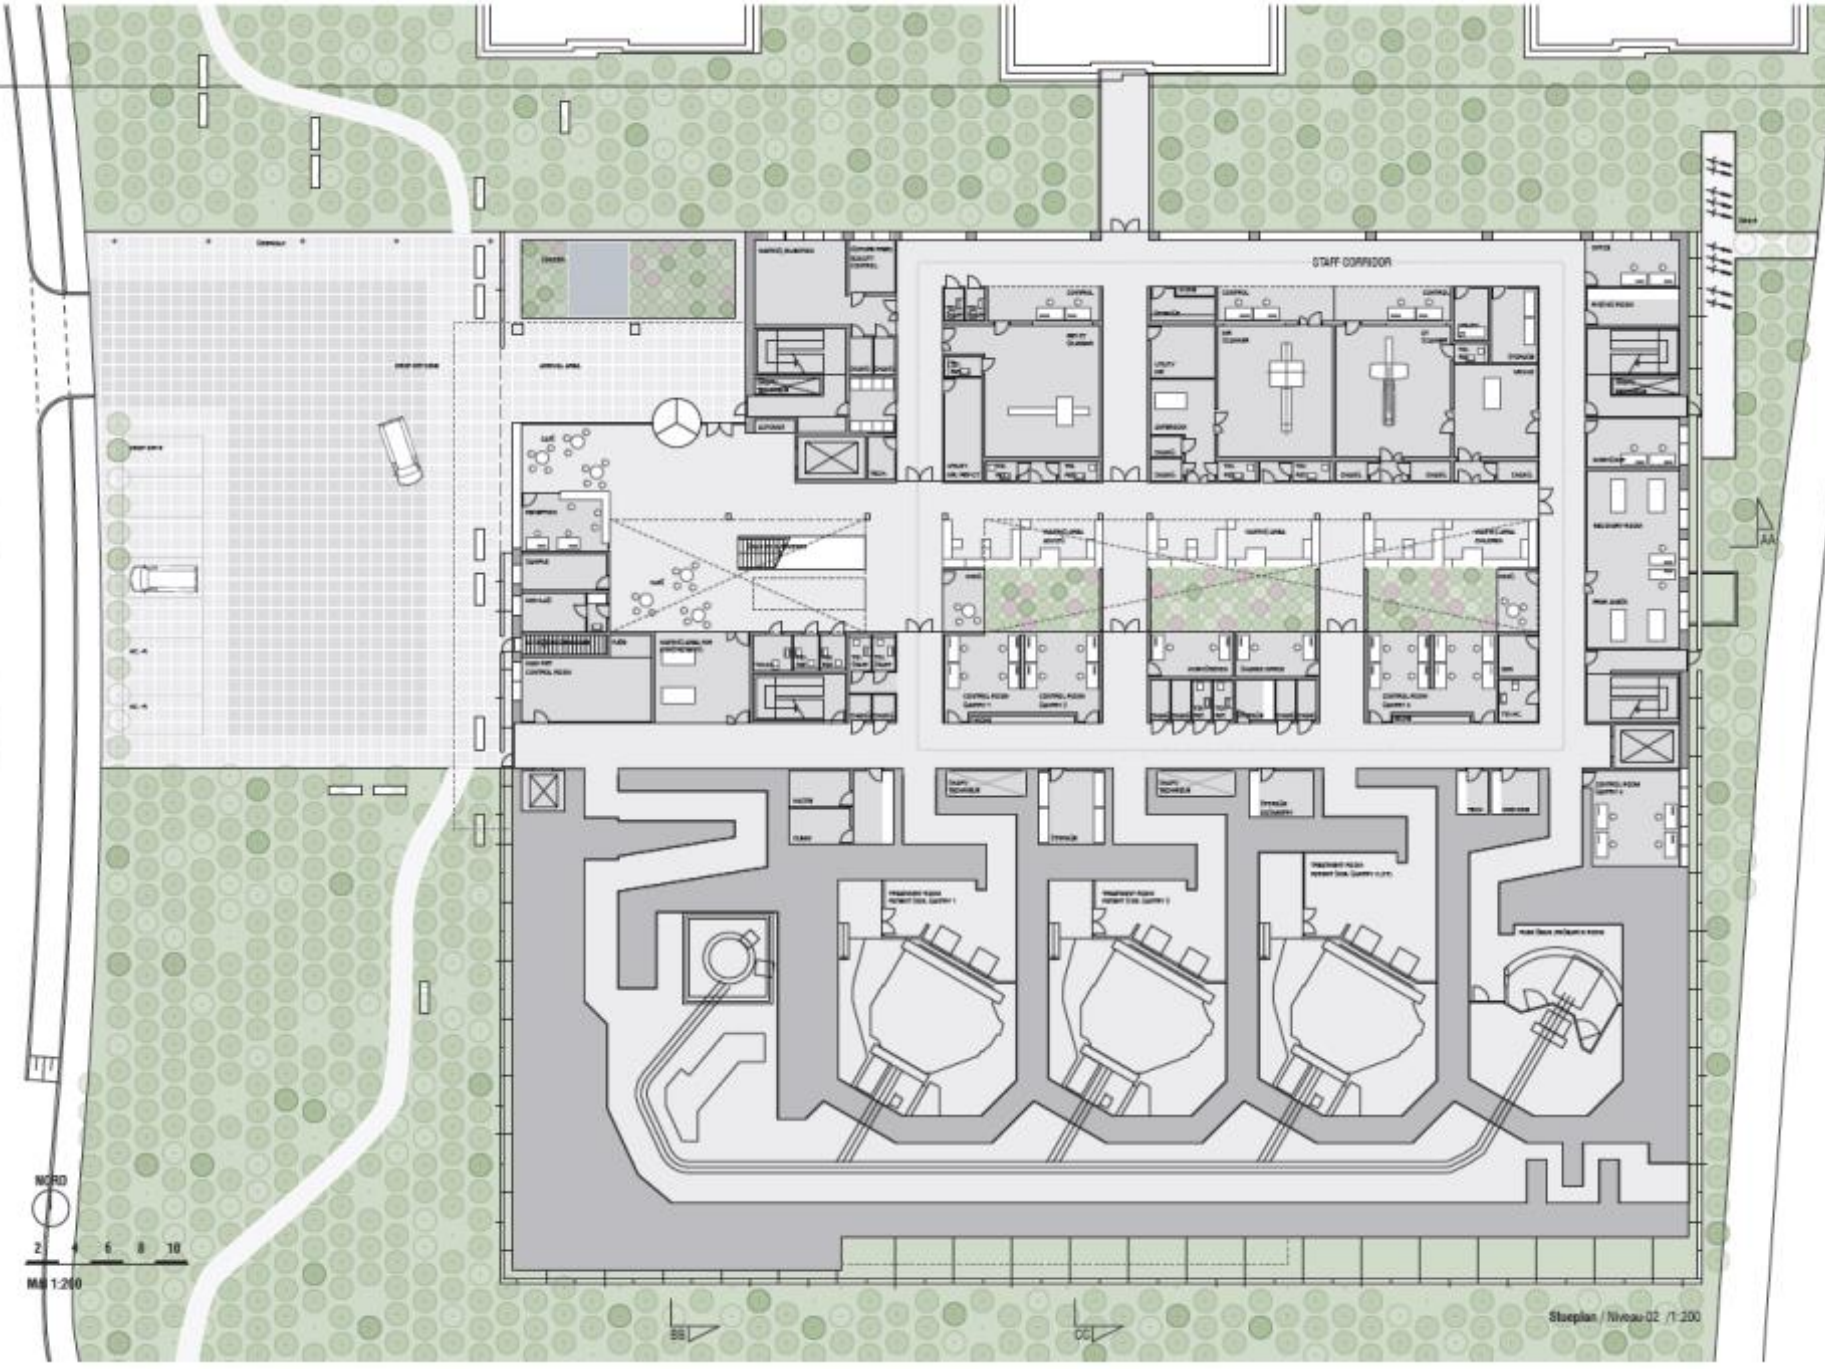

Visit to the The Danish Center for Particle Therapy

WORD
 2 6 8 10
 M8 1:200

CT scanner Niv 235

Niv 235

© Martin Feld

Bus leaves ~17:40 outside DCPT

8 groups
(cyclotron beamline,
gantry, etc..)

Beware: it is a
building site. Stay
with your group.