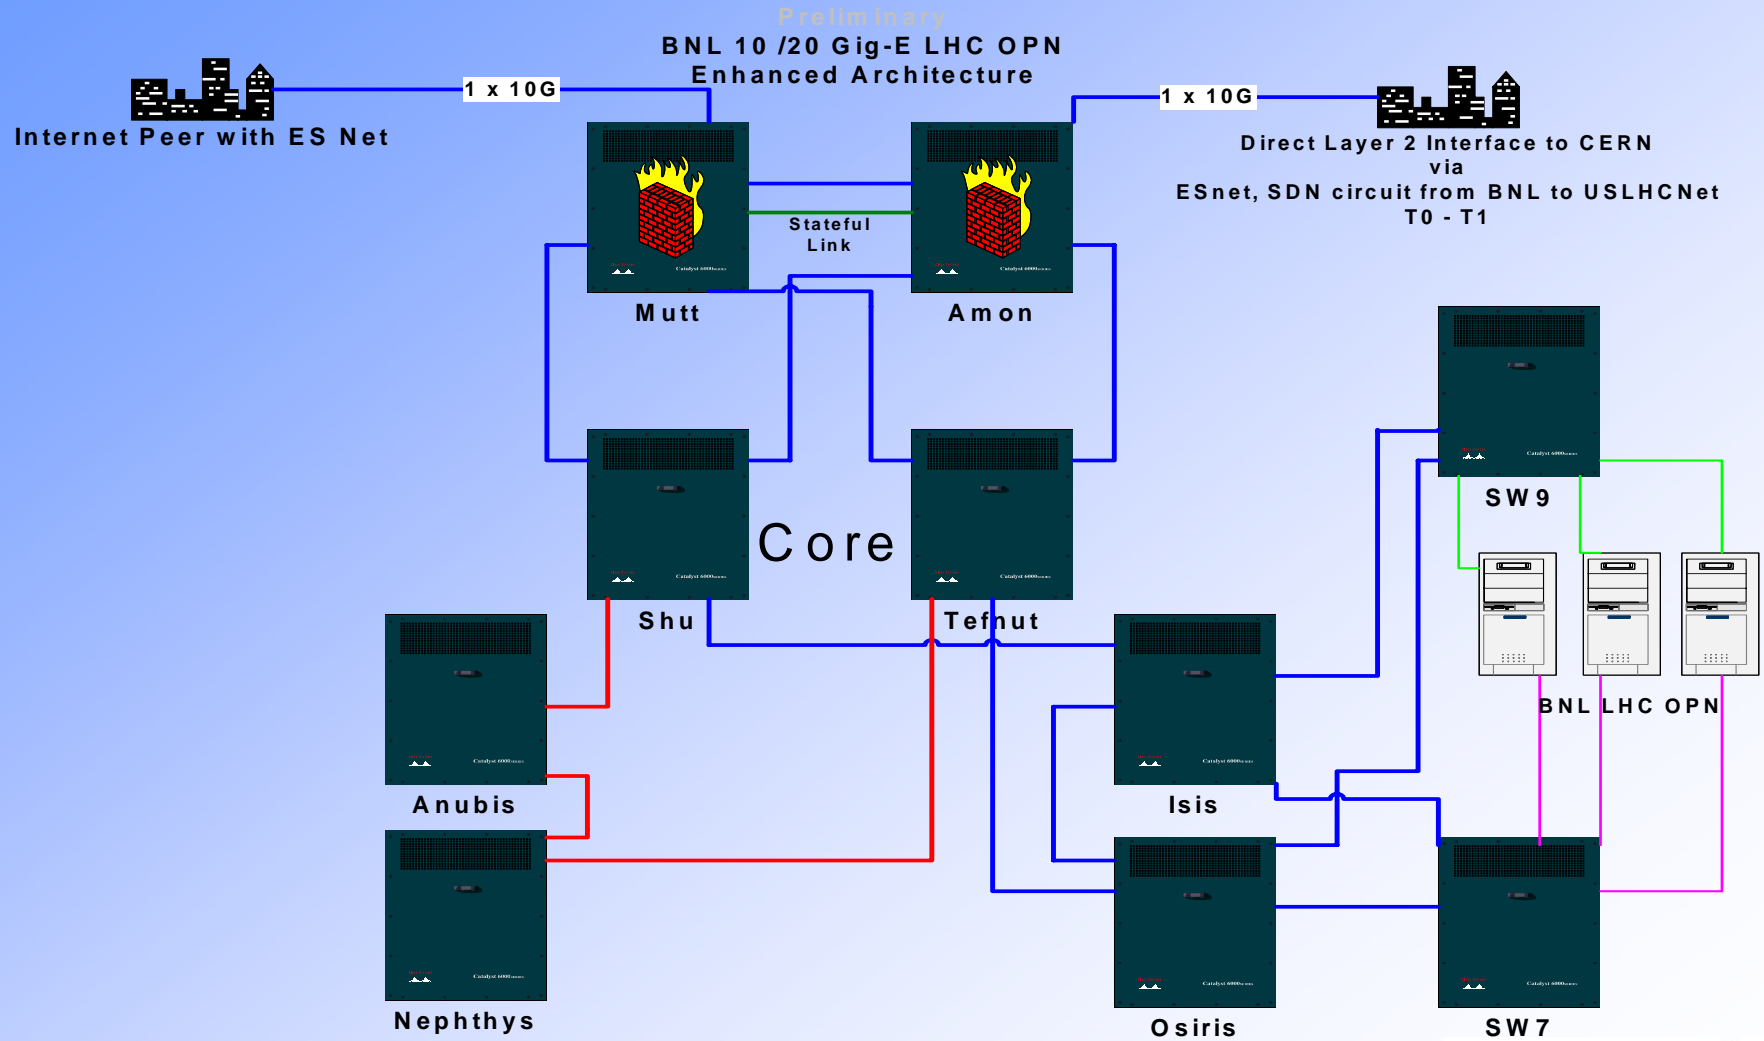

BNL ATLAS Network Update

12 September 2006

BNL Wide Area Network

- Primary and Secondary BGP Peering Operational
- Policy Routing for LHCOPN from BNL to CERN via LHCOPN
- DNS support of 192.12.15.0/24 as part of bnl.gov
- MonaLisa reconfigured for monitoring of 10 G Links

BNL ATLAS Network

BNL MonaLisa WAN Monitor