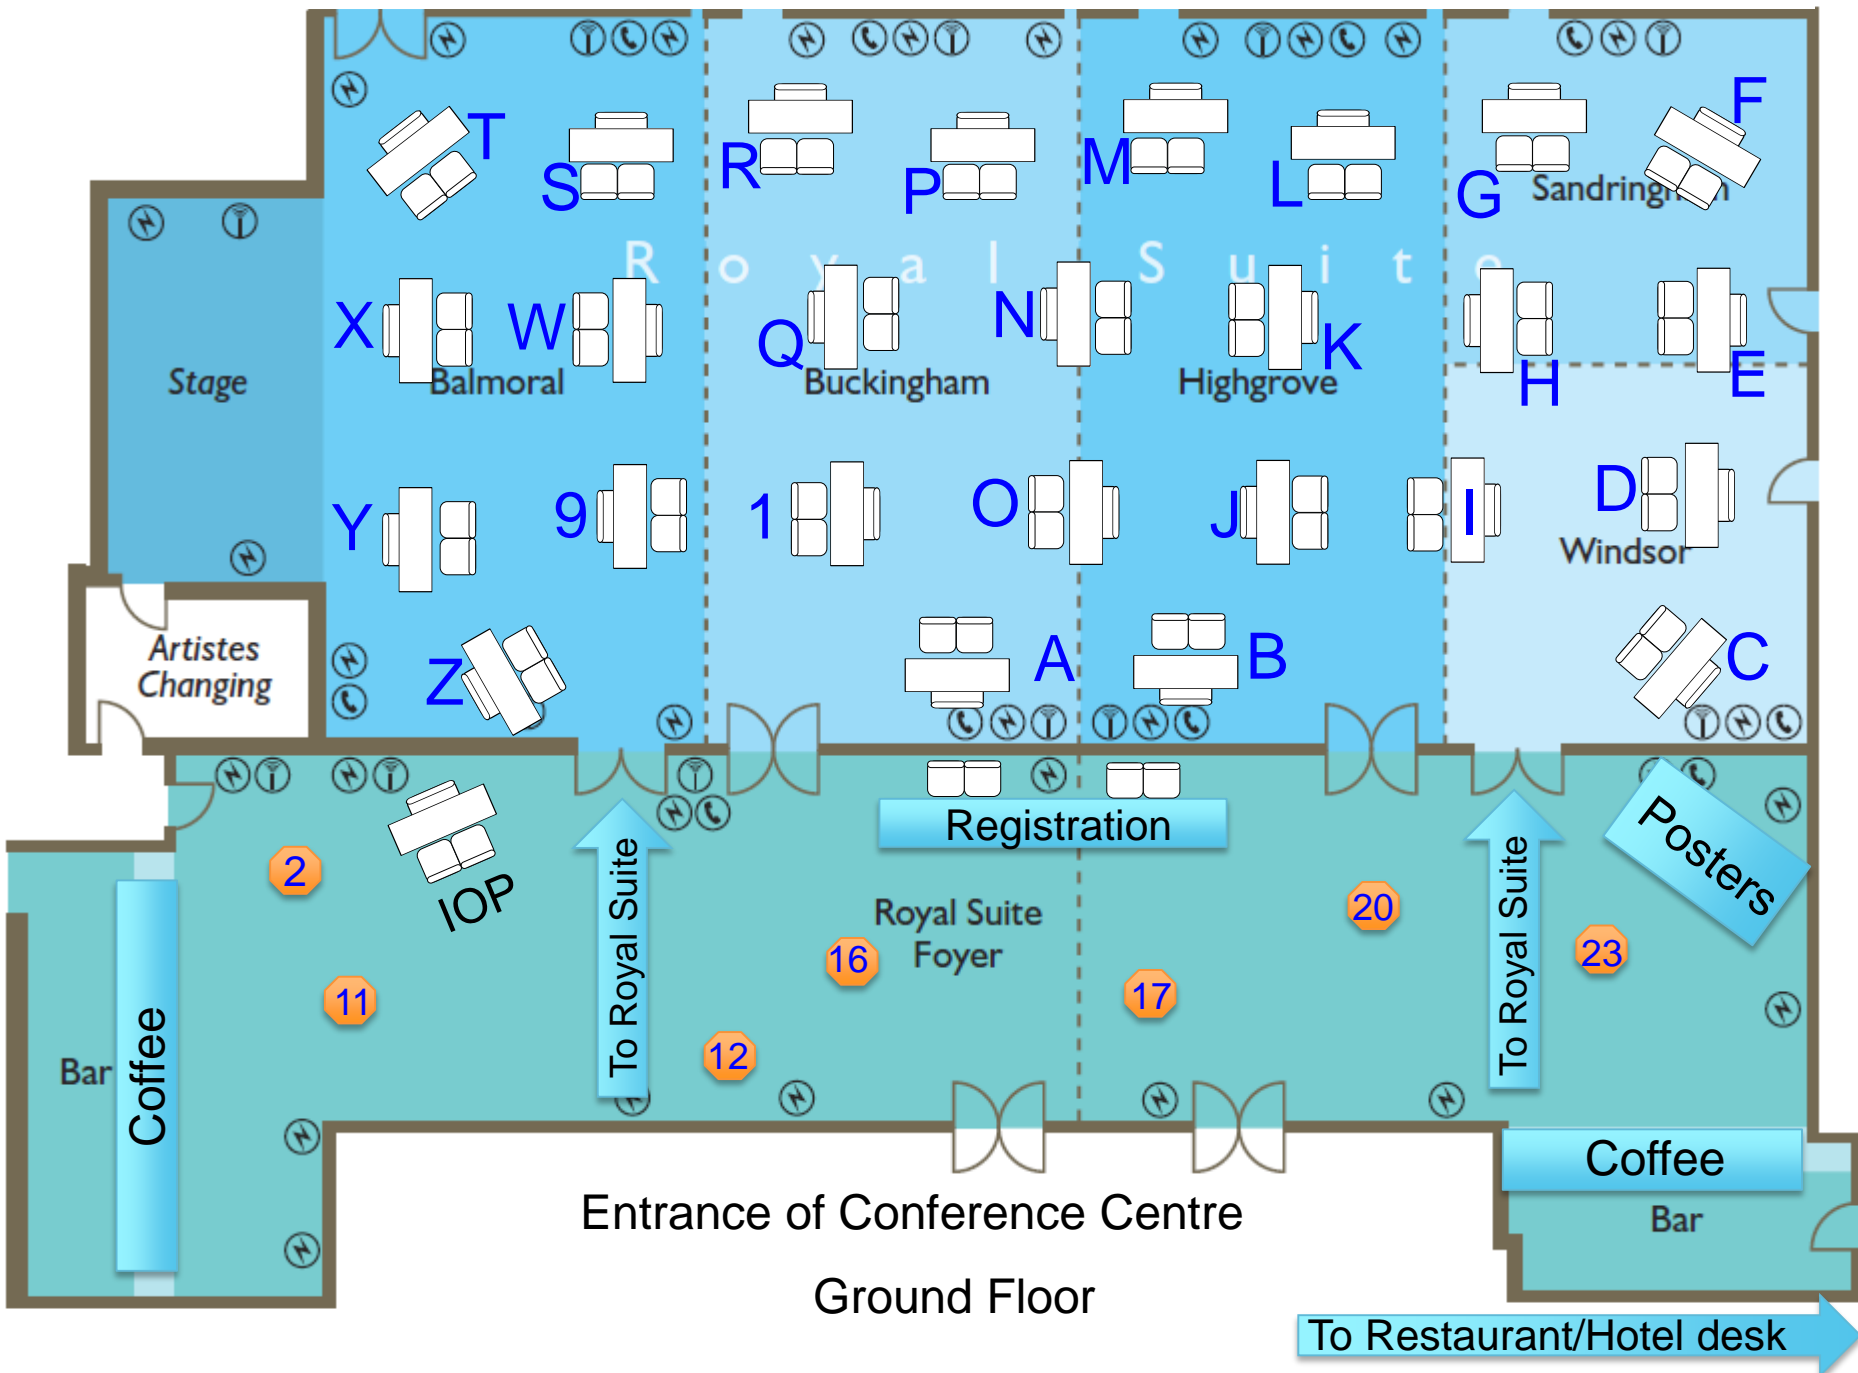

3rd HiLumi Industry Day

Park Royal Warrington, 22-23 May 2017

#HiLumiIndustry

Royal Park Hotel – Royal Suite (ground floor)

Royal Suite
Auditorium & C2B meetings

Topiary Restaurant

Hotel Reception Desk

Ground Floor

Registration Desk

Royal Suite Foyer

Conference Centre entrance

Stairs to Garden Suite Lower floor

Passage to Restaurant/Reception

Hotel Lounge

Royal Park Hotel – Garden Suite

Lower Ground Floor

Stairs to Royal Suite
Ground floor

Garden Suite
B2B meetings

Royal Suite (Monday 22 May): Auditorium and C2B meetings

Tables set up during lunch break

Entrance of Conference Centre

Ground Floor

To Restaurant/Hotel desk

Royal Suite (Tuesday 23 May morning): C2B & B2B meetings

Garden Suite: B2B meetings (Tables set up on Monday 22 May morning)

B2B Meetings Lower Floor