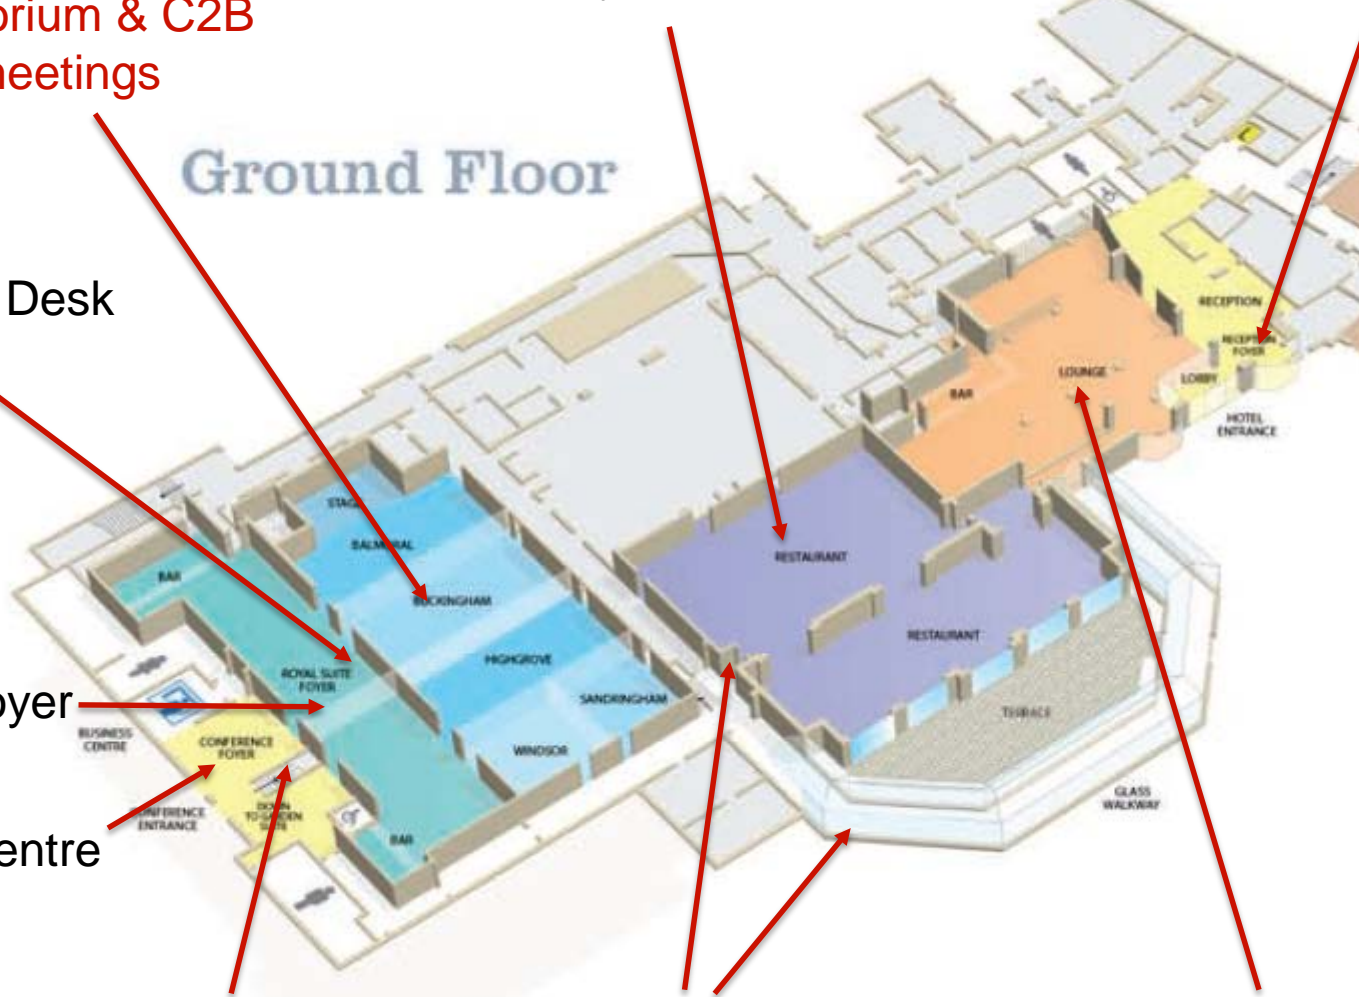

3rd HiLumi Industry Day

Park Royal Warrington, 22-23 May 2017

#HiLumiIndustry

Royal Park Hotel – Royal Suite (ground floor)

Royal Suite
Auditorium & C2B meetings

Topiary Restaurant

Hotel Reception Desk

Ground Floor

Registration Desk

Royal Suite Foyer

Conference Centre entrance

Stairs to Garden Suite Lower floor

Passage to Restaurant/Reception

Hotel Lounge

Royal Park Hotel – Garden Suite

Lower Ground Floor

Stairs to Royal Suite
Ground floor

Garden Suite
B2B meetings

Royal Suite (Monday 22 May): Auditorium and C2B meetings

Tables set up during lunch break

Entrance of Conference Centre

Ground Floor

To Restaurant/Hotel desk

Royal Suite (Tuesday 23 May morning): C2B & B2B meetings

Garden Suite: B2B meetings (Tables set up on Monday 22 May morning)

B2B Meetings Lower Floor