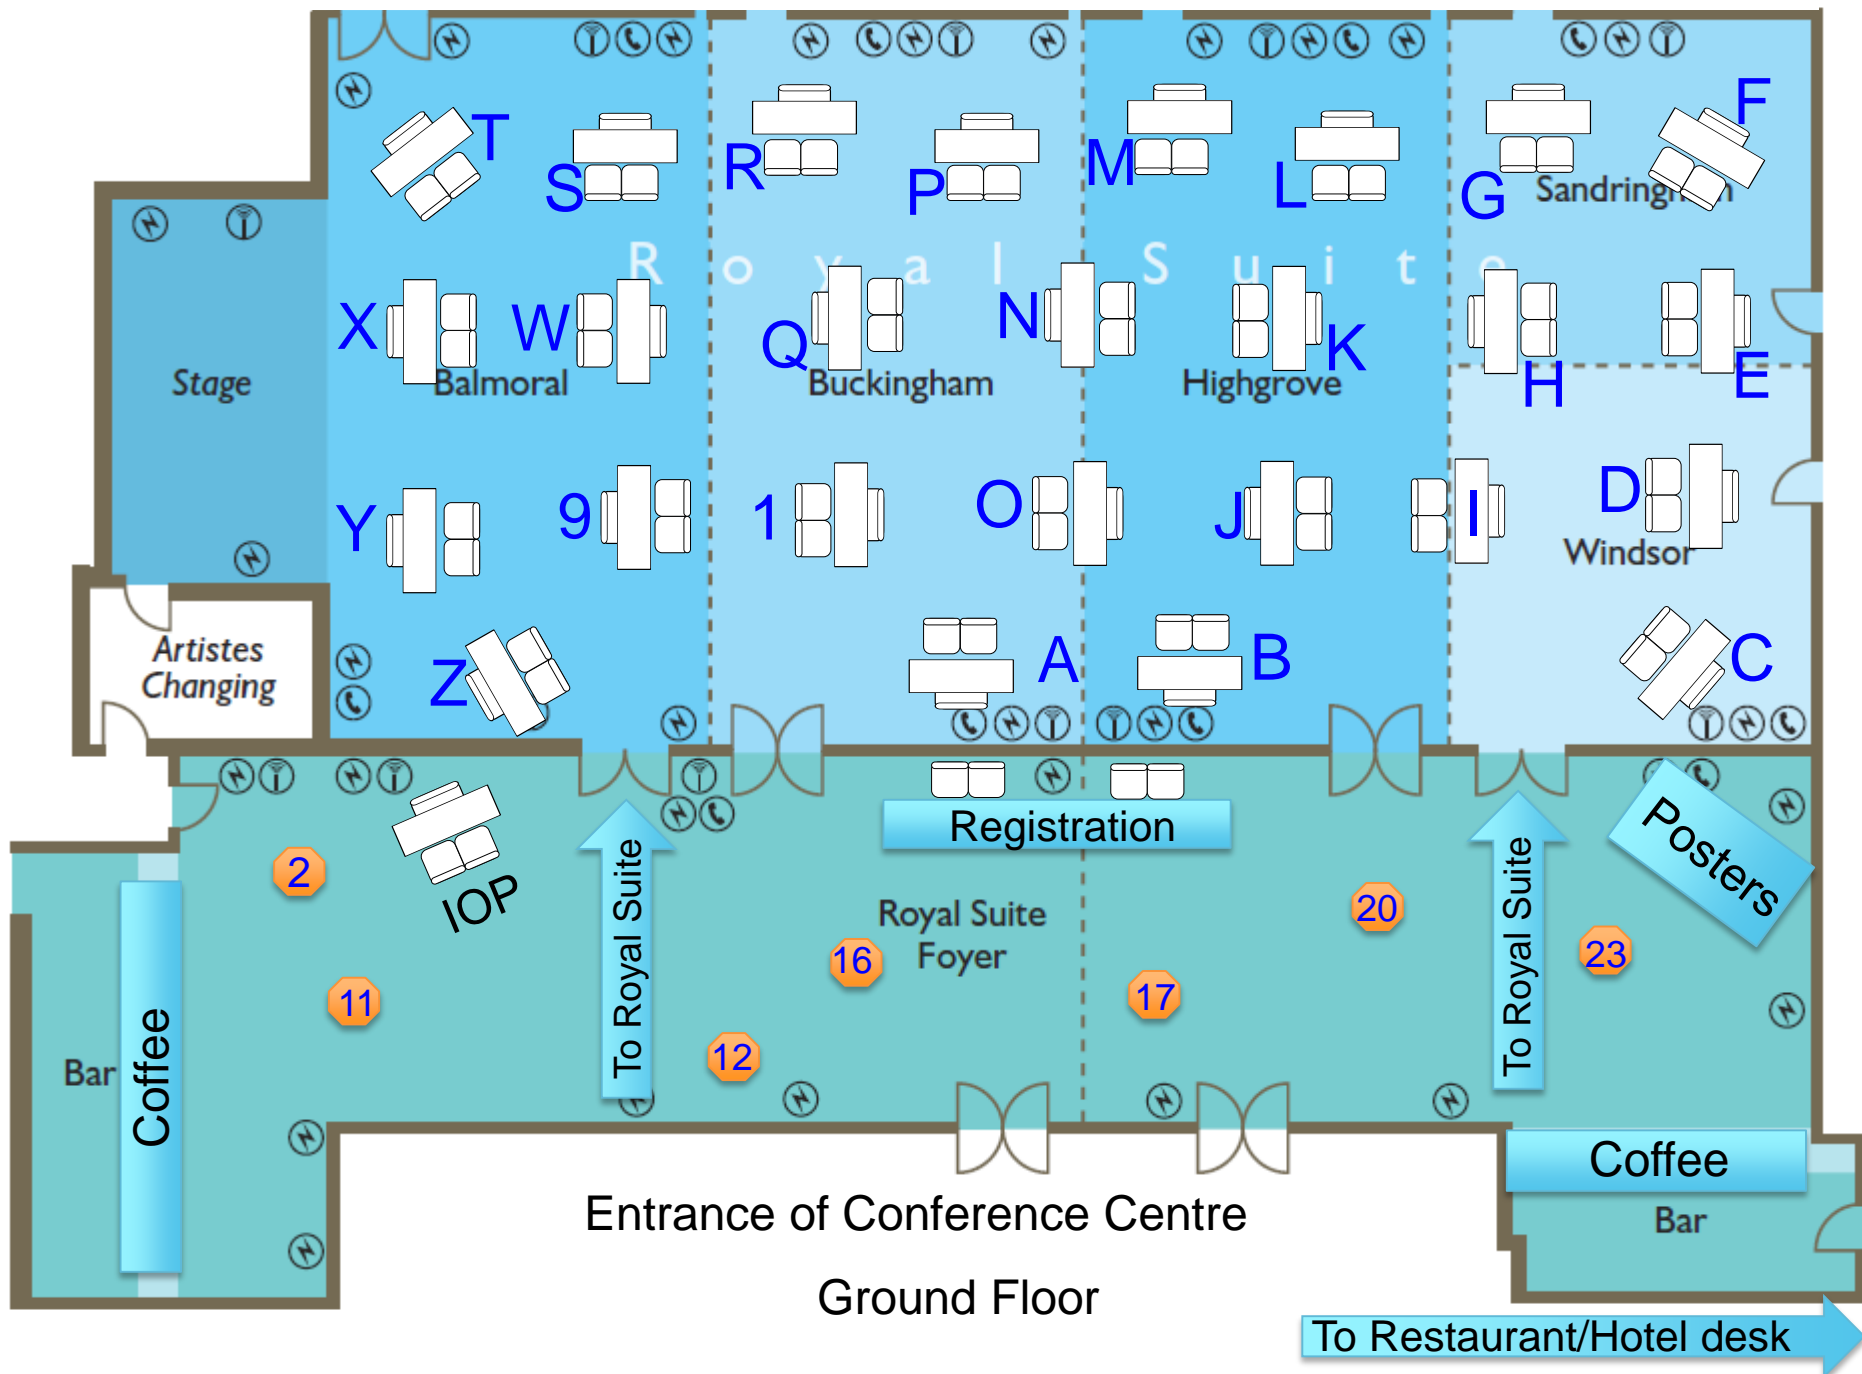

3rd HiLumi Industry Day

Park Royal Warrington, 22-23 May 2017

#HiLumiIndustry

Royal Park Hotel – Royal Suite (ground floor)

Royal Suite
Auditorium & C2B meetings

Topiary Restaurant

Hotel Reception Desk

Ground Floor

Registration Desk

Royal Suite Foyer

Conference Centre entrance

Stairs to Garden Suite Lower floor

Passage to Restaurant/Reception

Hotel Lounge

Royal Park Hotel – Garden Suite

Lower Ground Floor

Stairs to Royal Suite
Ground floor

Garden Suite
B2B meetings

Royal Suite (Monday 22 May): Auditorium and C2B meetings

Tables set up during lunch break

Entrance of Conference Centre

Ground Floor

To Restaurant/Hotel desk

Royal Suite (Tuesday 23 May morning): C2B & B2B meetings

Garden Suite: B2B meetings (Tables set up on Monday 22 May morning)

B2B Meetings Lower Floor