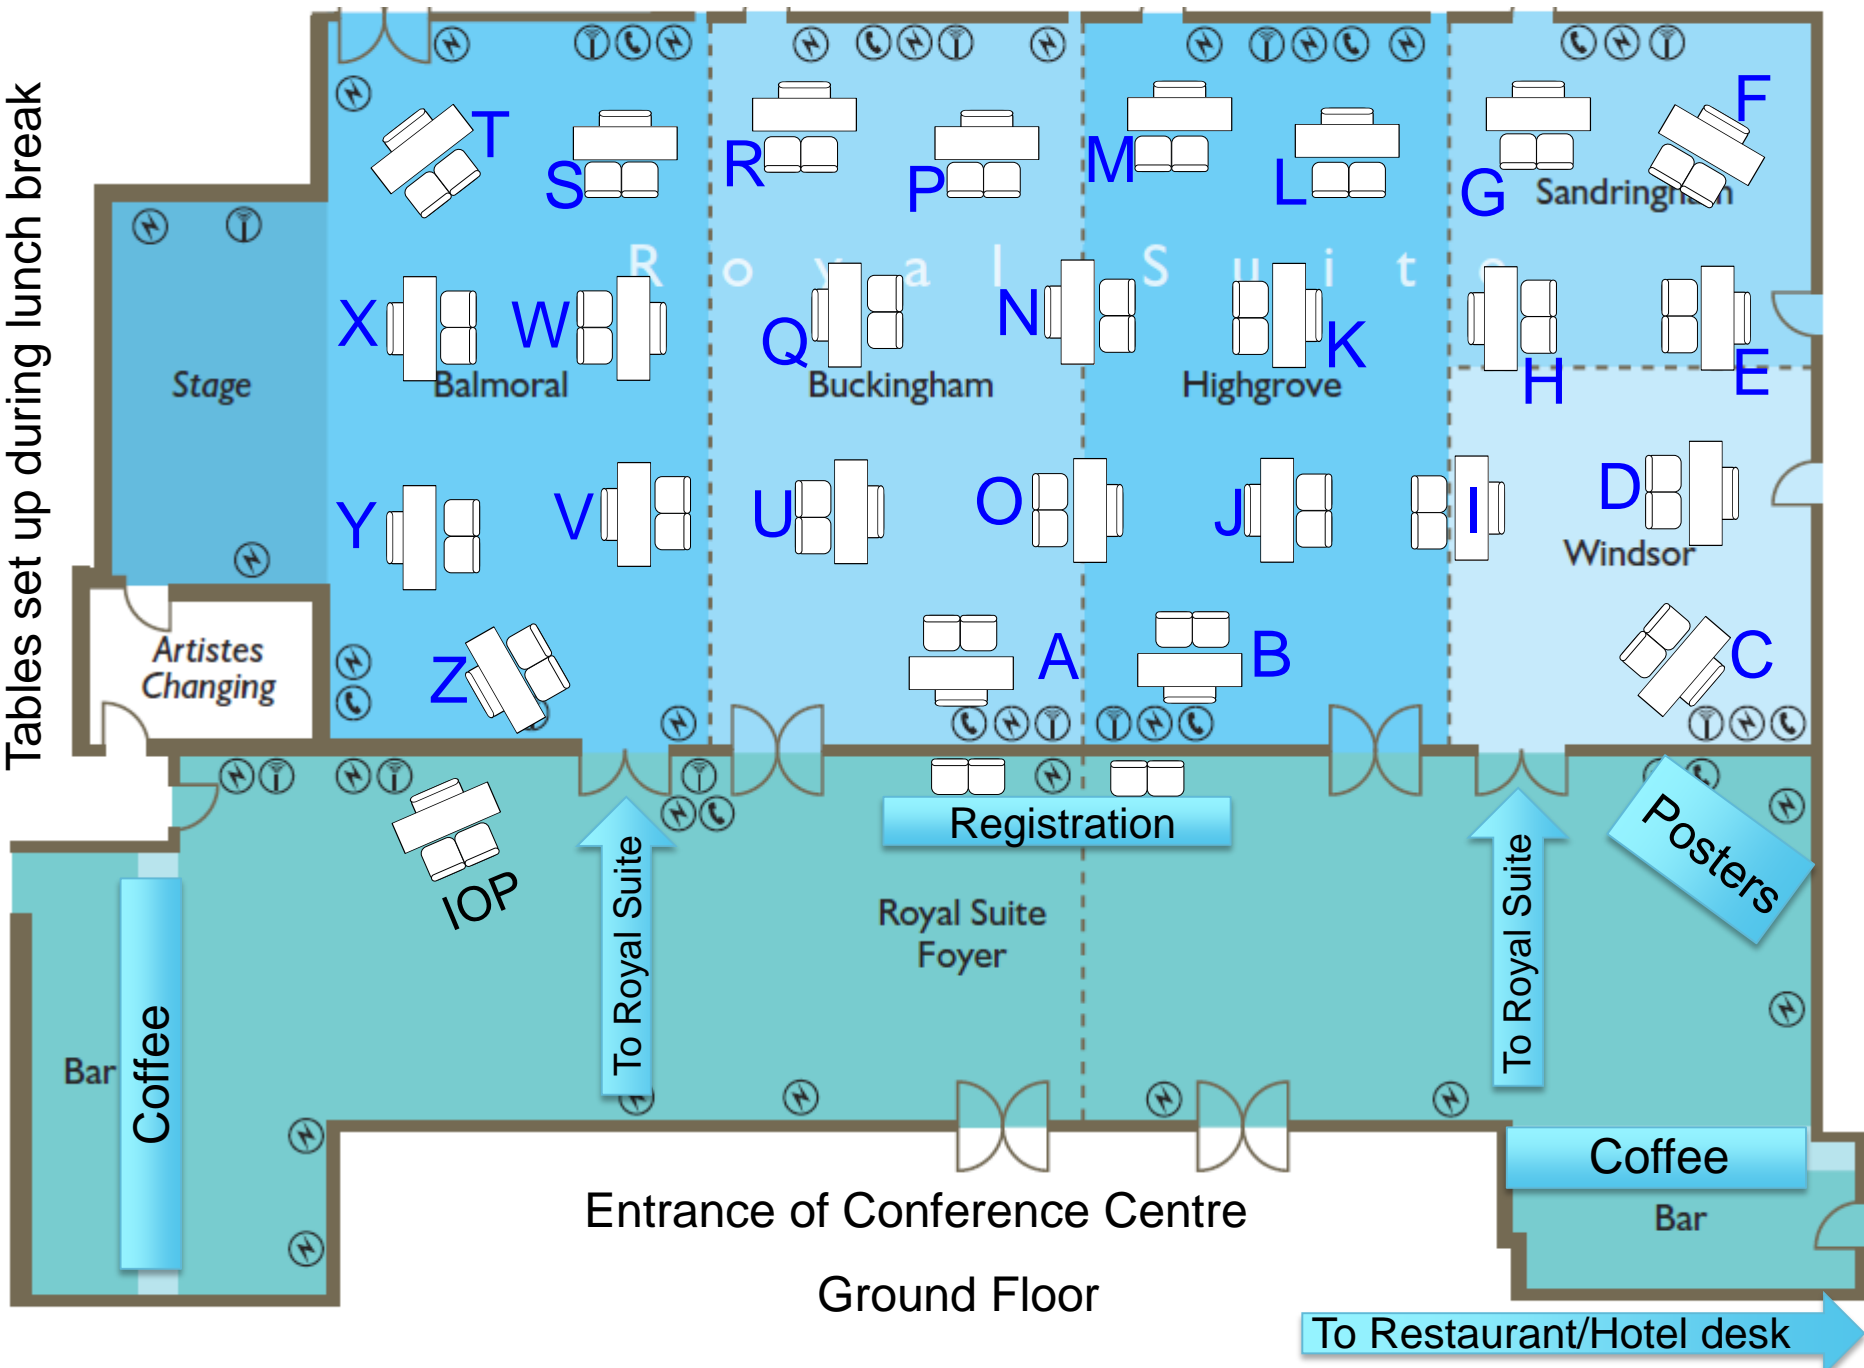

3rd HiLumi Industry Day

Park Royal Warrington, 22-23 May 2017

#HiLumiIndustry

Royal Park Hotel – Royal Suite (ground floor)

Royal Suite
Auditorium & C2B meetings

Topiary Restaurant

Hotel Reception Desk

Ground Floor

Registration Desk

Royal Suite Foyer

Conference Centre entrance

Stairs to Garden Suite Lower floor

Passage to Restaurant/Reception

Hotel Lounge

Royal Park Hotel – Garden Suite

Lower Ground Floor

Stairs to Royal Suite
Ground floor

Garden Suite
B2B meetings

Royal Suite (Monday 22 May): Auditorium and C2B meetings

Tables set up during lunch break

Entrance of Conference Centre

Ground Floor

To Restaurant/Hotel desk

Royal Suite (Tuesday 23 May morning): C2B & B2B meetings

Garden Suite: B2B meetings (Tables set up on Monday 22 May morning)

B2B Meetings Lower Floor