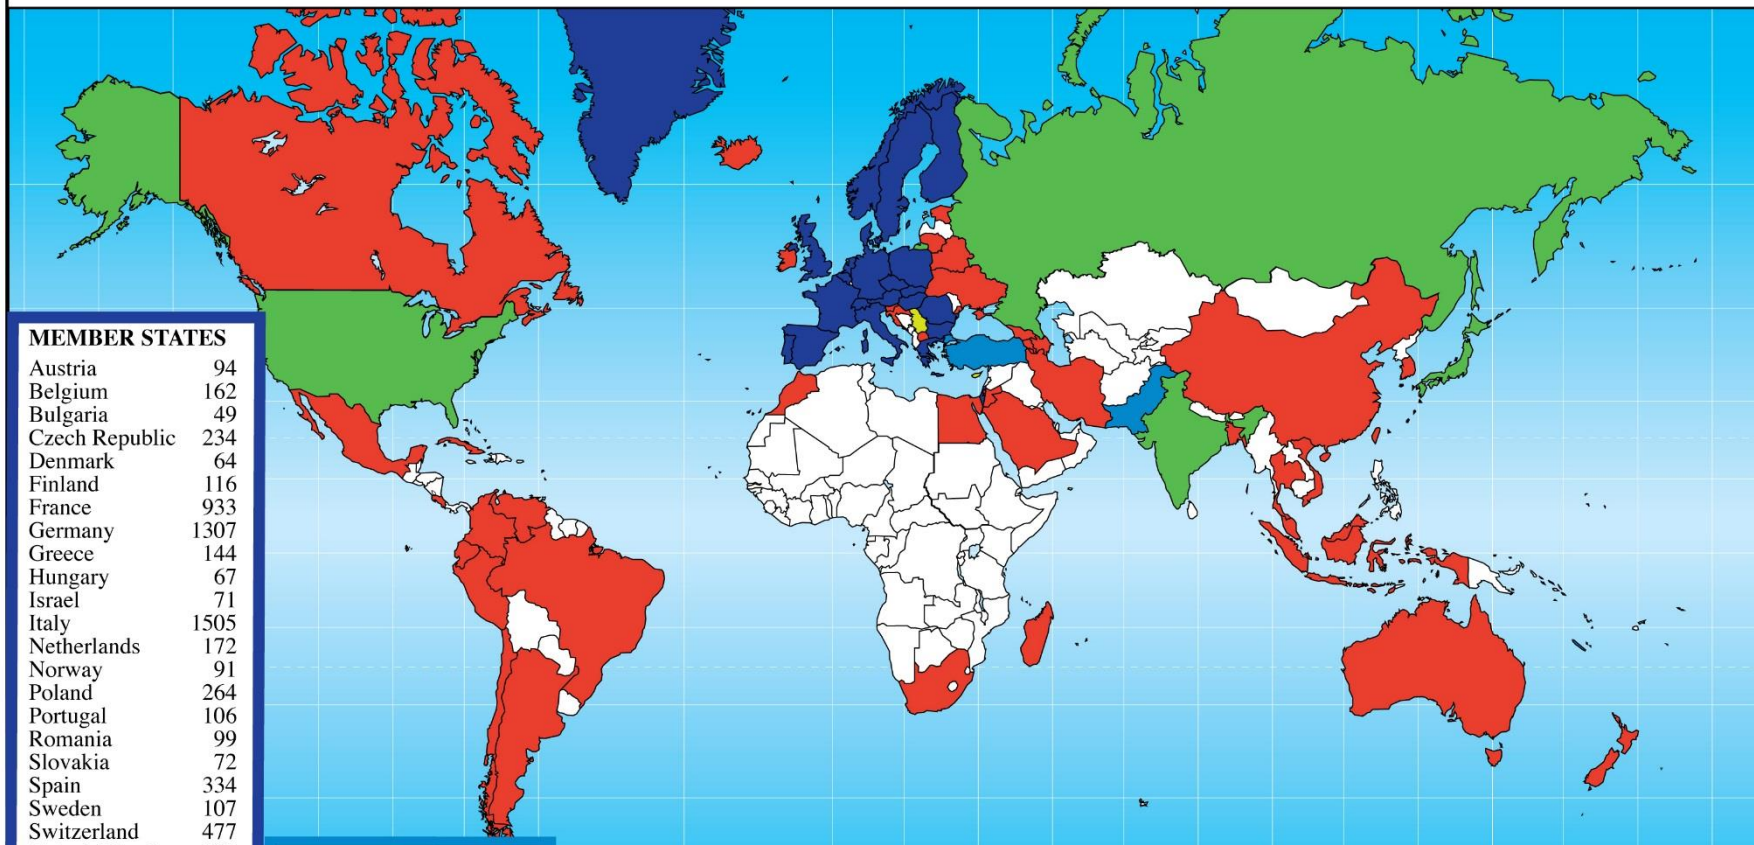

- ~ 2300 staff
- ~ 730 other paid personnel
- ~ 12 000 users
- Budget (2017) ~1000 MCHF

- **22 Member States:** Austria, Belgium, Bulgaria, the Czech Republic, Denmark, Finland, France, Germany, Greece, Hungary, Israel, Italy, Netherlands, Norway, Poland, Portugal, Romania, Slovakia, Spain, Sweden, Switzerland and the United Kingdom.
- **2 Candidate for Accession to Membership of CERN:** Cyprus, Serbia
- **8 Observers to Council:** India, Japan, the Russian Federation, the United States of America, Turkey, the European Commission and Unesco

A Global Reach

Distribution of All CERN Users by Location of Institute on 12 January 2016

MEMBER STATES

Austria	94
Belgium	162
Bulgaria	49
Czech Republic	234
Denmark	64
Finland	116
France	933
Germany	1307
Greece	144
Hungary	67
Israel	71
Italy	1505
Netherlands	172
Norway	91
Poland	264
Portugal	106
Romania	99
Slovakia	72
Spain	334
Sweden	107
Switzerland	477
United Kingdom	910

7378

ASSOCIATE MEMBERS

Pakistan	36
Turkey	126

162

OBSERVERS

India	187
Japan	279
Russia	980
USA	1915

3361

STATES IN ACCESSION TO MEMBERSHIP

Cyprus	11
Serbia	37

48

OTHERS

Argentina	29	China	208	Iceland	2	Mexico	64	TFYROM	2
Armenia	18	Colombia	12	Indonesia	9	Morocco	7	Ukraine	30
Australia	40	Costa Rica	1	Iran	25	New Zealand	6	Venezuela	1
Azerbaijan	4	Croatia	25	Ireland	9	Peru	3	Viet Nam	1
Bangladesh	2	Cuba	3	Jordan	2	Saudi Arabia	1		
Belarus	26	Ecuador	2	Korea	145	Singapore	1		
Brazil	151	Egypt	26	Lithuania	15	Slovenia	20		
Canada	174	Estonia	17	Madagascar	3	South Africa	47		
Chile	15	Georgia	23	Malaysia	12	Taiwan	78		
		Hong Kong	22	Malta	5	Thailand	13		