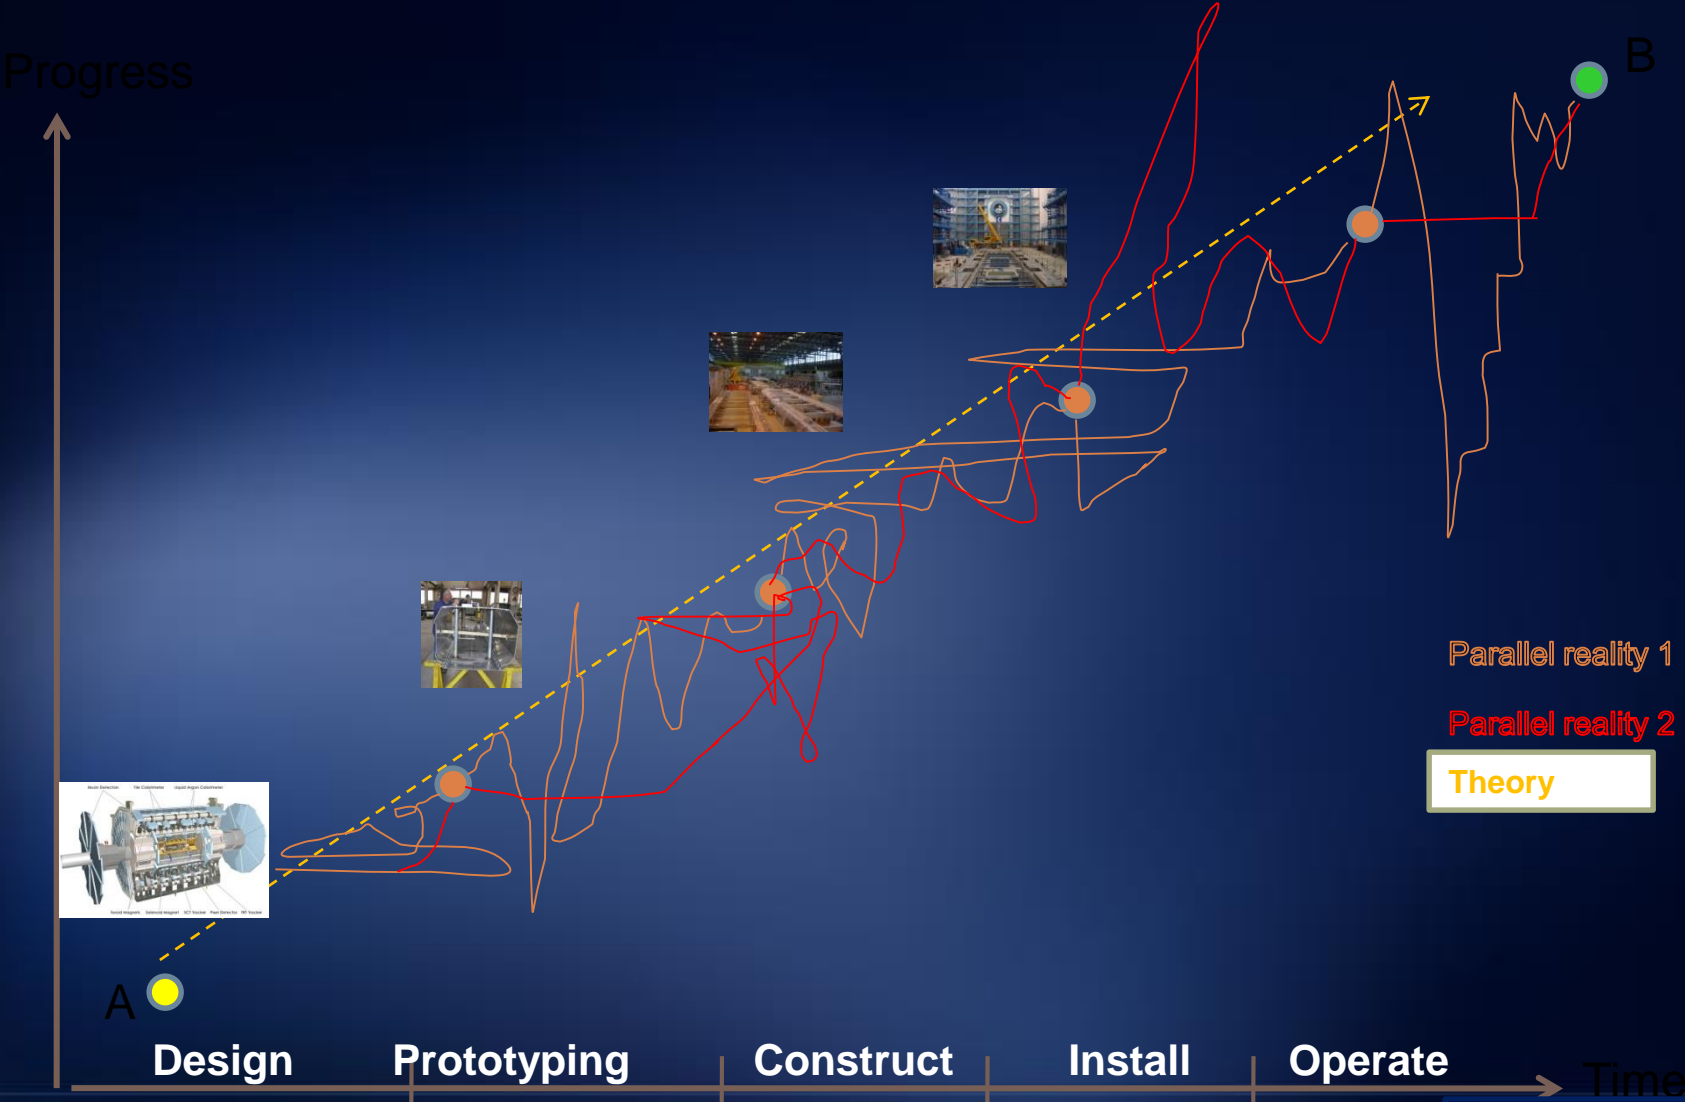

Parallel Worlds: Connecting the Micro and Macro

About CERN, Physics, and Innovation

Innovation for Change, February 2, 2017

Markus Nordberg (CERN)

Size of things

How does CERN Measure?

Where do we start?

STORAGETEK

STORAGETEK

16+

DS
CATIA Done by www.cadcam.ge

ATLAS
EXPERIMENT

Implementing Strategy is Not Linear

Absorbing vs. Reducing Uncertainty

Seeing the Micro needs the Macro (scopes)

CERN was founded 1954: 12 European States Today: 22 Member States