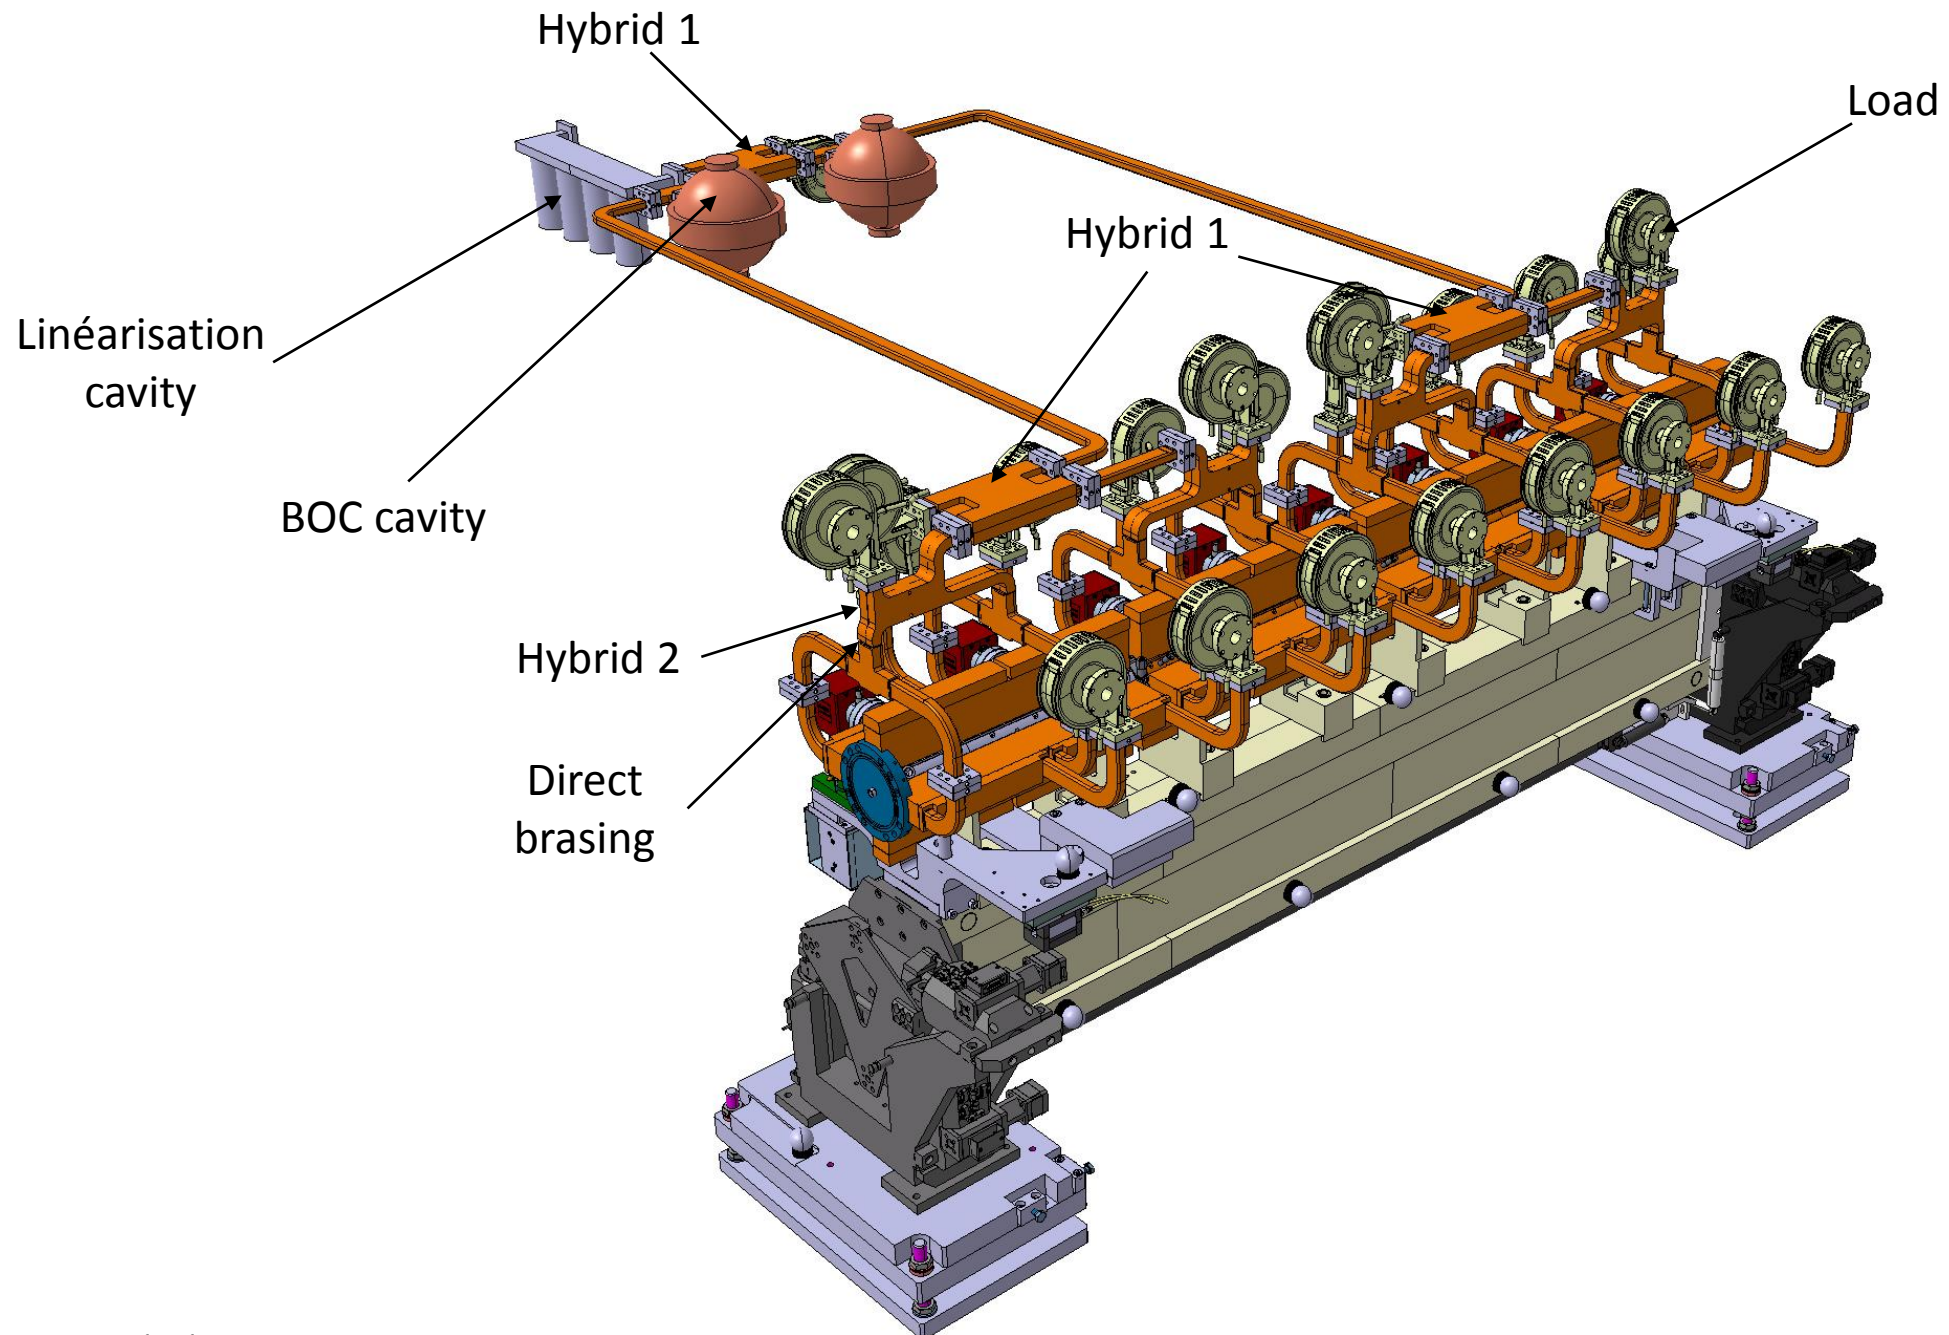

# **KLYSTRON BASED MODULE LAYOUT**

Total height  
1300 mm