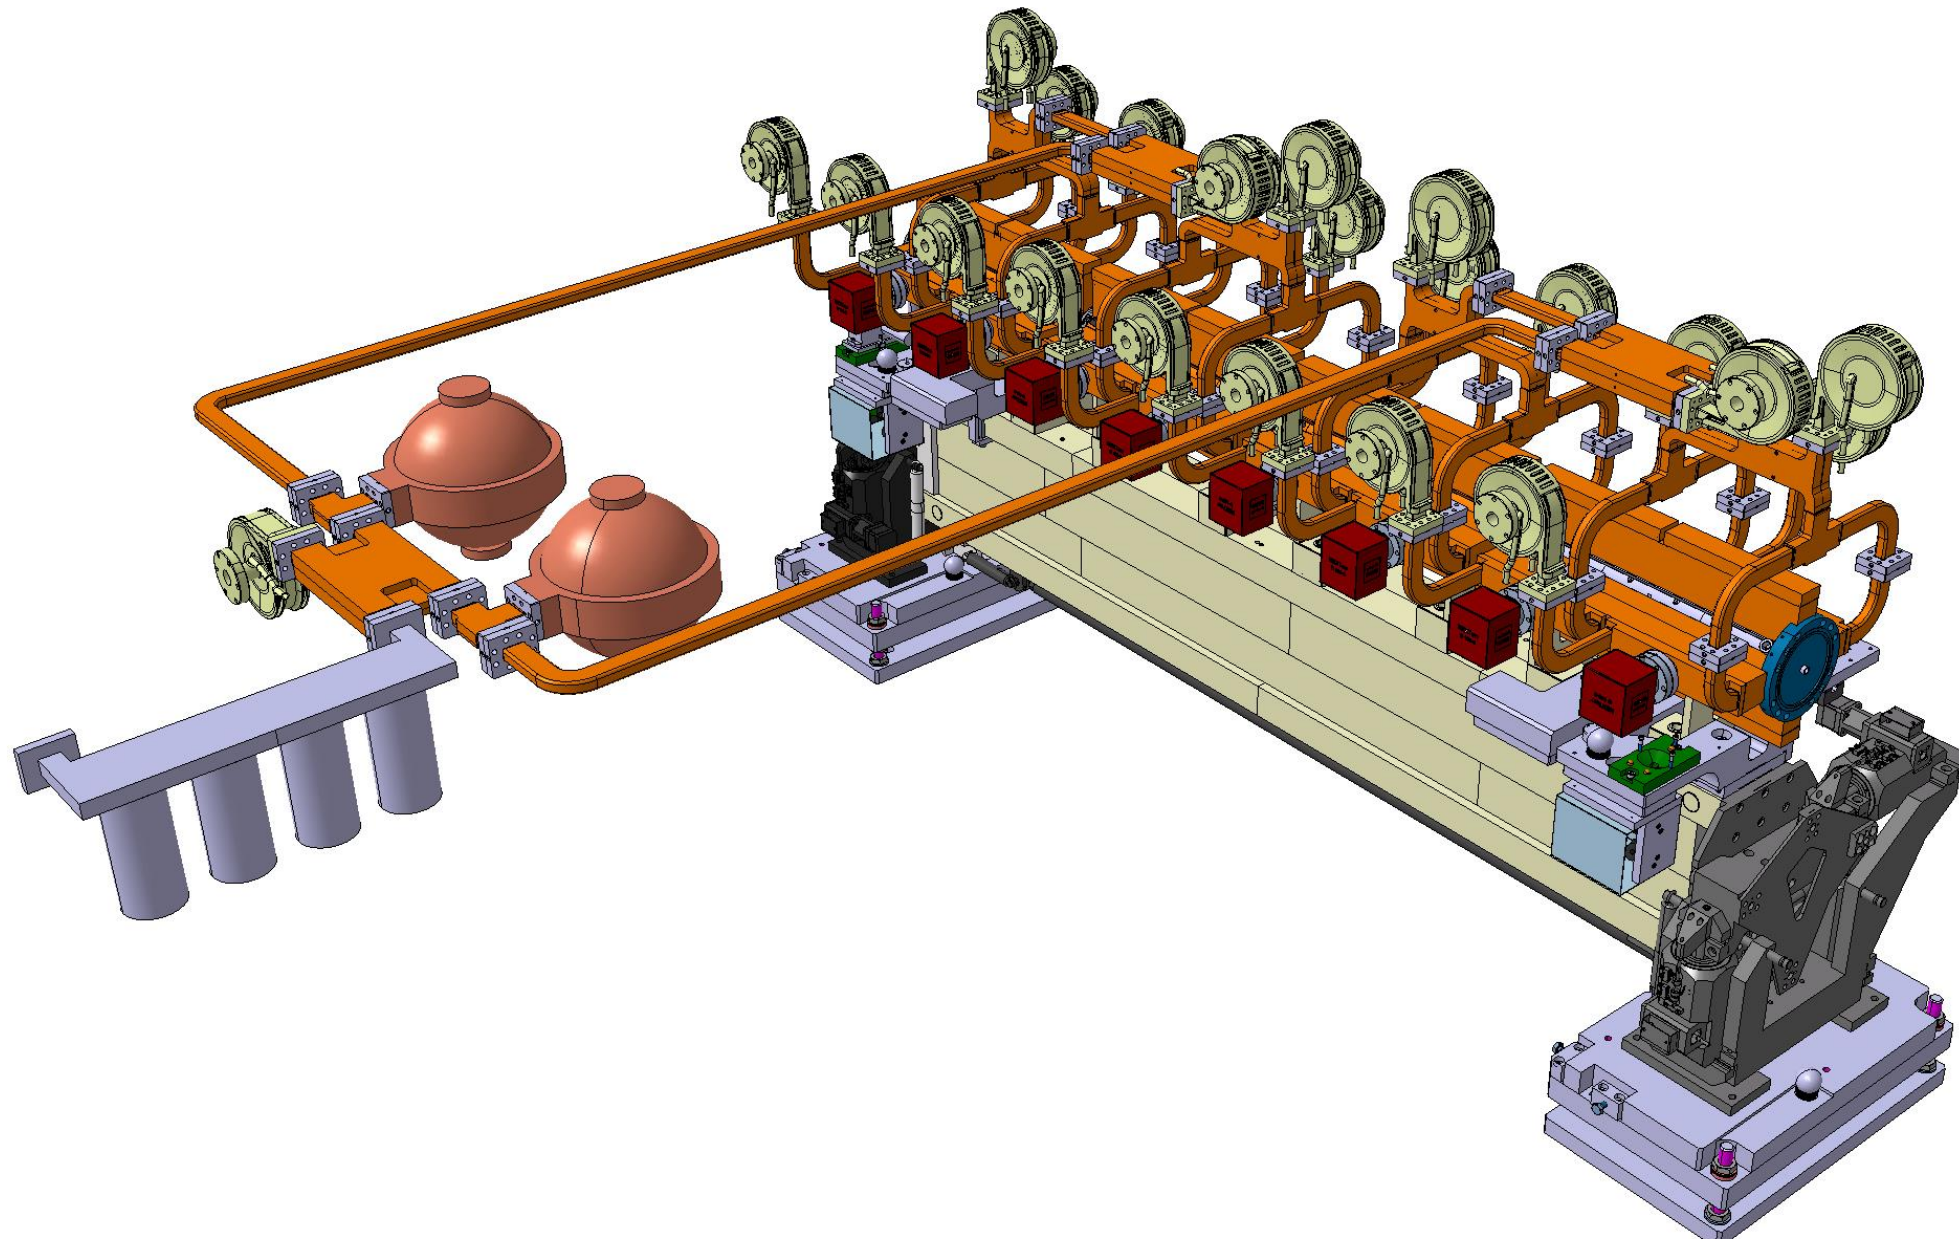

# **KLYSTRON BASED MODULE LAYOUT**

Total height  
1300 mm