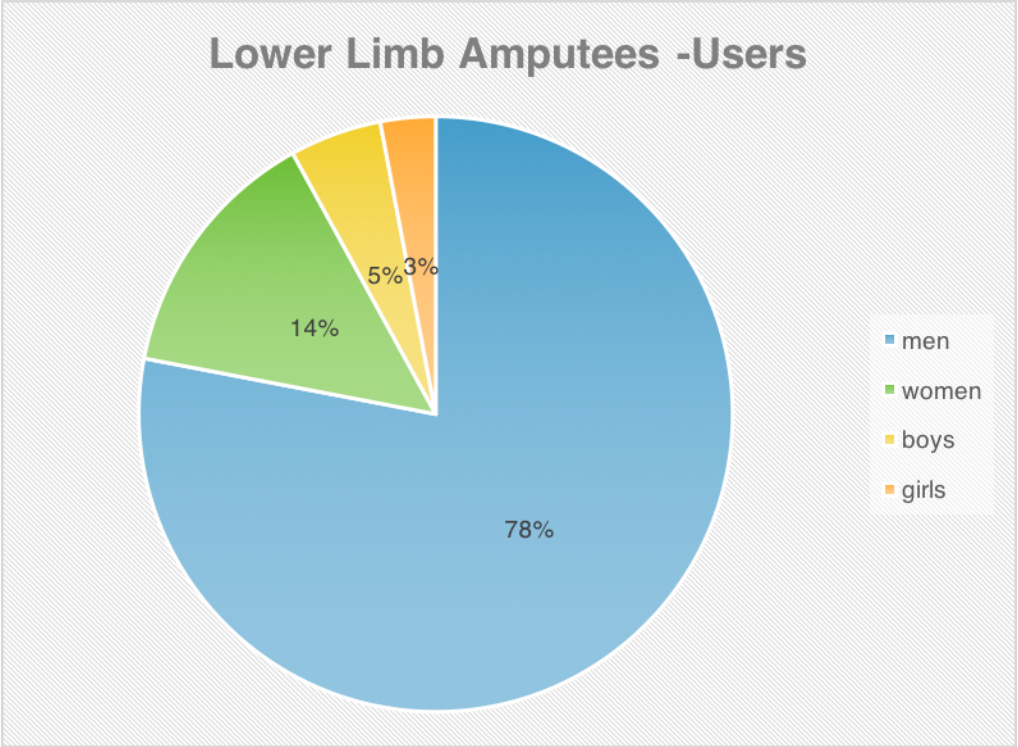

# Pier 52

# Pier52

22363 devices deployed in 2016

ICRC

Pier52