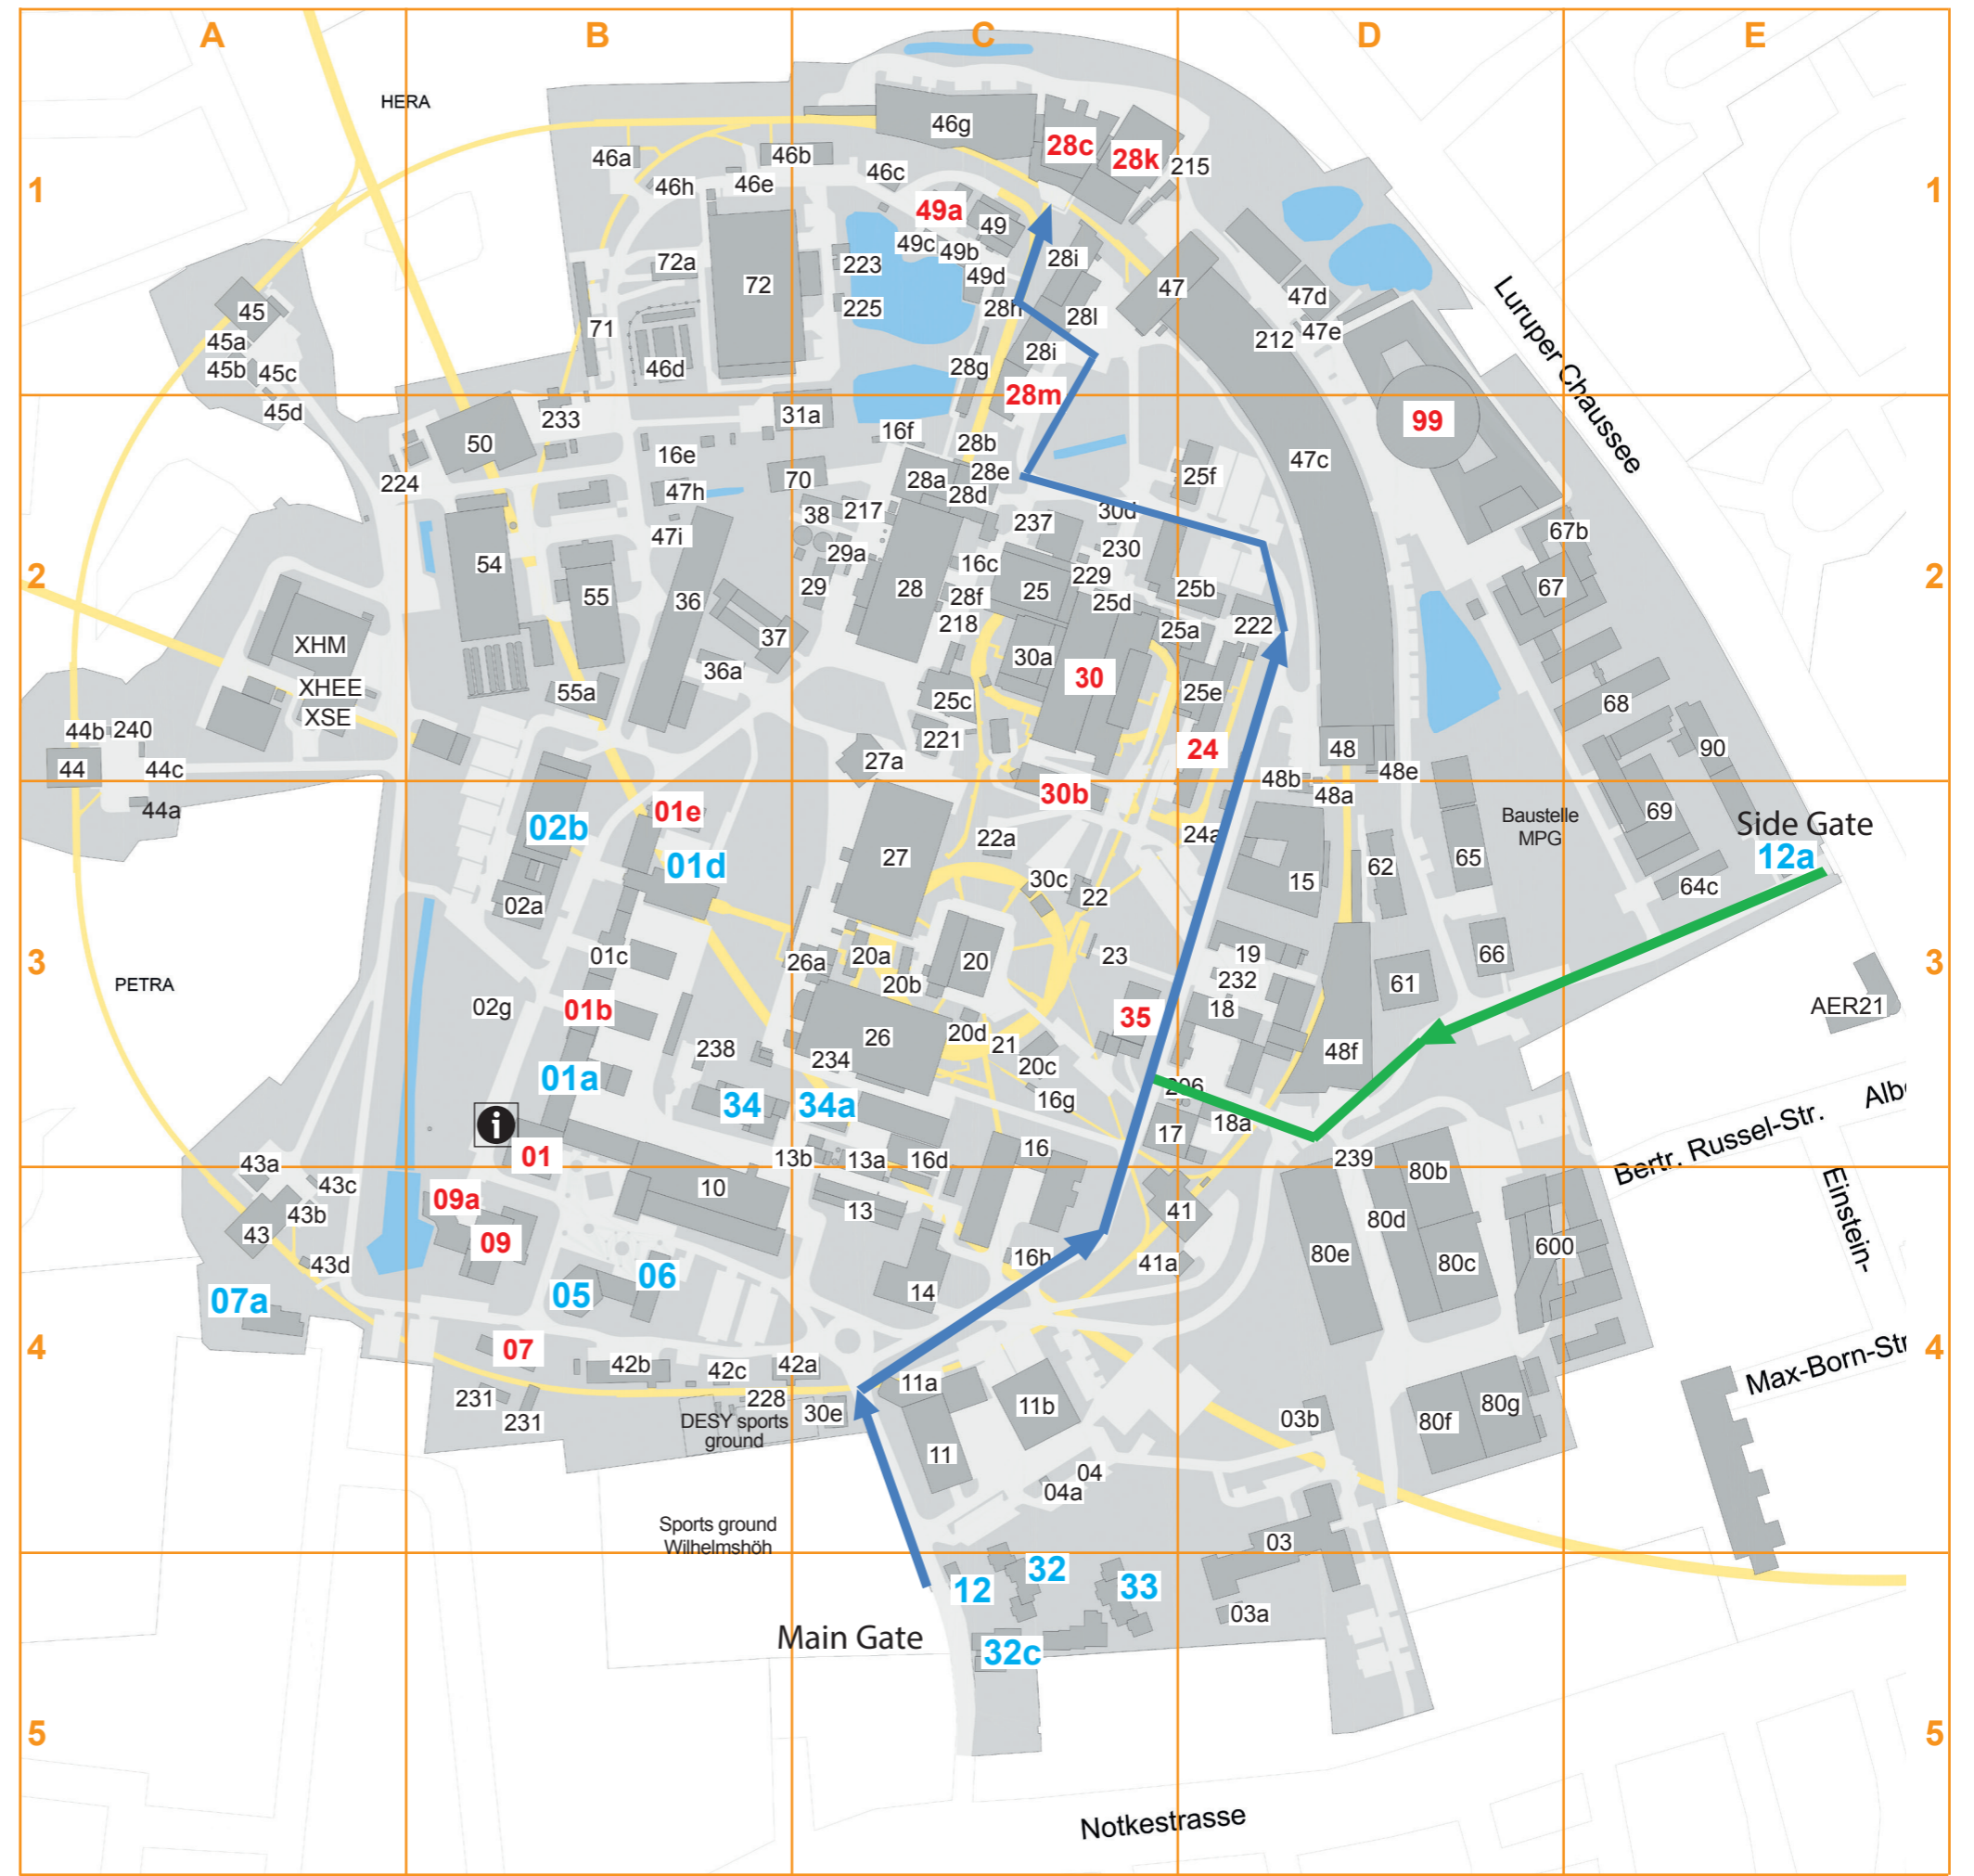

Building 1
Seminar room 1: 1 floor/ 01.015

Building 1b
Seminar room 3: 2 floor/ 02.230
Seminar room 3a: 2 floor/ 02.236
Seminar room 5: 2 floor/ 02.231

Building 1e
Meeting room: 2 floor/ 02.541
"FLA coffee corner"

Administration building
Seminar room 7a: ground floor/ 001

Canteen, cafeteria, bank

Bistro

LINAC II
Seminar room: 1 floor/ 121
Seminar room: 2 floor/ 200
Seminar room: 2 floor/ 246

FLASH experimental hall
„Albert Einstein“
Seminar room FLASH: 2 floor/ 201

FLASH experimental hall
„Kai Siegbahn“
Seminar room: 2 floor/ 02.010

FLASH II Laser Building
FLASHForward lab tour

Accelerator control room (BKR) / SINBAD
SINBAD - BOX: ground floor/ 023a
SINBAD tour

Accelerator operation building
Seminar room: 3 floor/ 362

Building 35
Seminar room: 1 floor/ 108
Seminar room: 1 floor/ 110

Office and laboratory building
Seminar room: 2 floor/ 204

CFEL
Seminar room: 1 floor/ 01.060

- **bldg. 01** (B3)
- **bldg. 01b** (B3)
- **bldg. 01e** (B3)
- **bldg. 07** (B4)
- **bldg. 09** (B4)
- **bldg. 09a** (B4)
- **bldg. 24** (D2)
- **bldg. 28c** (C1)
- **bldg. 28k** (C1)
- **bldg. 28m** (C1)
- **bldg. 30** (C2)
- **bldg. 30b** (C3)
- **bldg. 35** (C3)
- **bldg. 49a** (C1)
- **bldg. 99** (D2)

Internet Access: WiFi "EuPRAXIA_Collaboration_Week", password: eroh7ehaugif.
Reception phone: +49 40 8998 1829; **Ruth Mundt mob. tel.:** +49 40 8998 92468.
Taxi: to order a taxi please call the DESY main gate +49 40 8998 3333. They will order it for you.