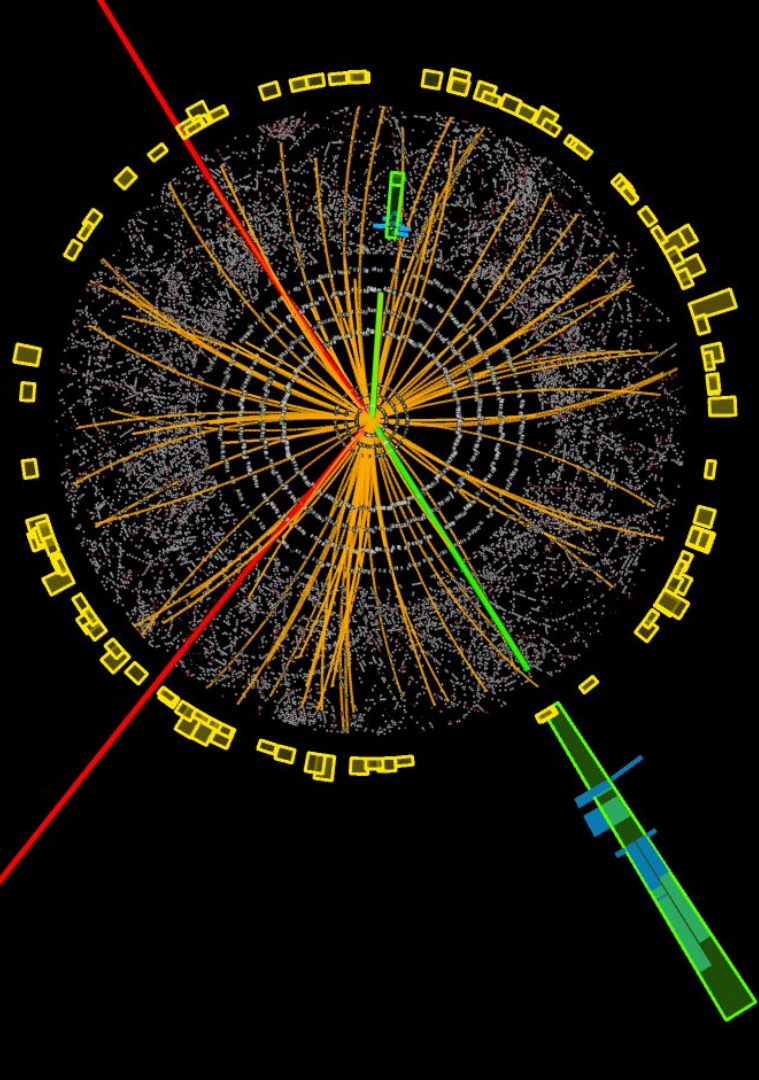

LET'S SPEAK ABOUT SUSY !

OUTREACH PROJECT – ESHEP 2017

LIKE EVERY GOOD STORY,

IT STARTS IN A BAR...

Electron

Selectron

A photograph of a long, cylindrical particle accelerator tunnel. The tunnel is primarily blue and silver, with various pipes and equipment visible. A white arrow points from the text 'Protons' towards the center of the tunnel. The tunnel is illuminated by overhead lights, and there are yellow and black striped safety markings on the floor. A warning sign is visible on the ceiling.

Protons

Tower of Lisbon

ATLAS Detector

LIKE SOME GREAT STORIES,
WE NEED MORE TIME TO MAKE THEM
HAPPEN...