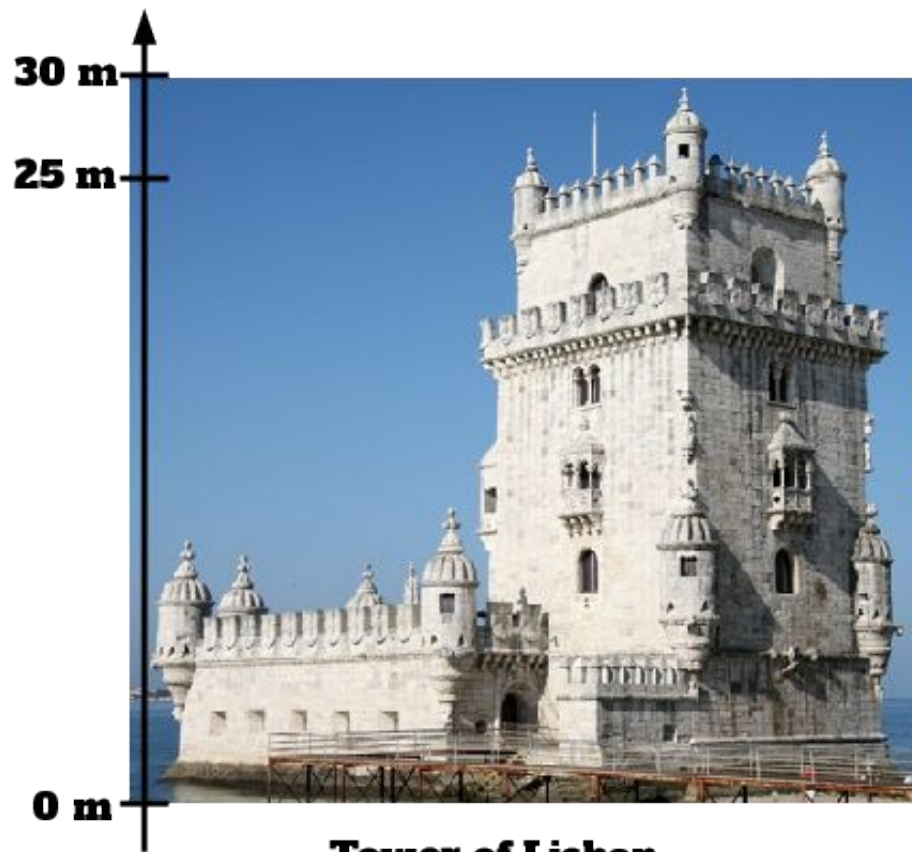

Tower of Lisbon