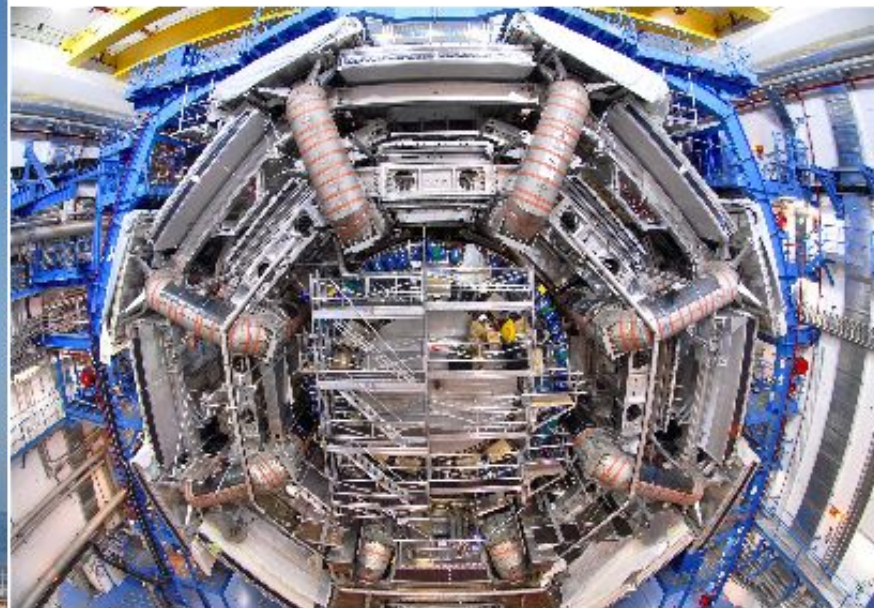

ATLAS Detector