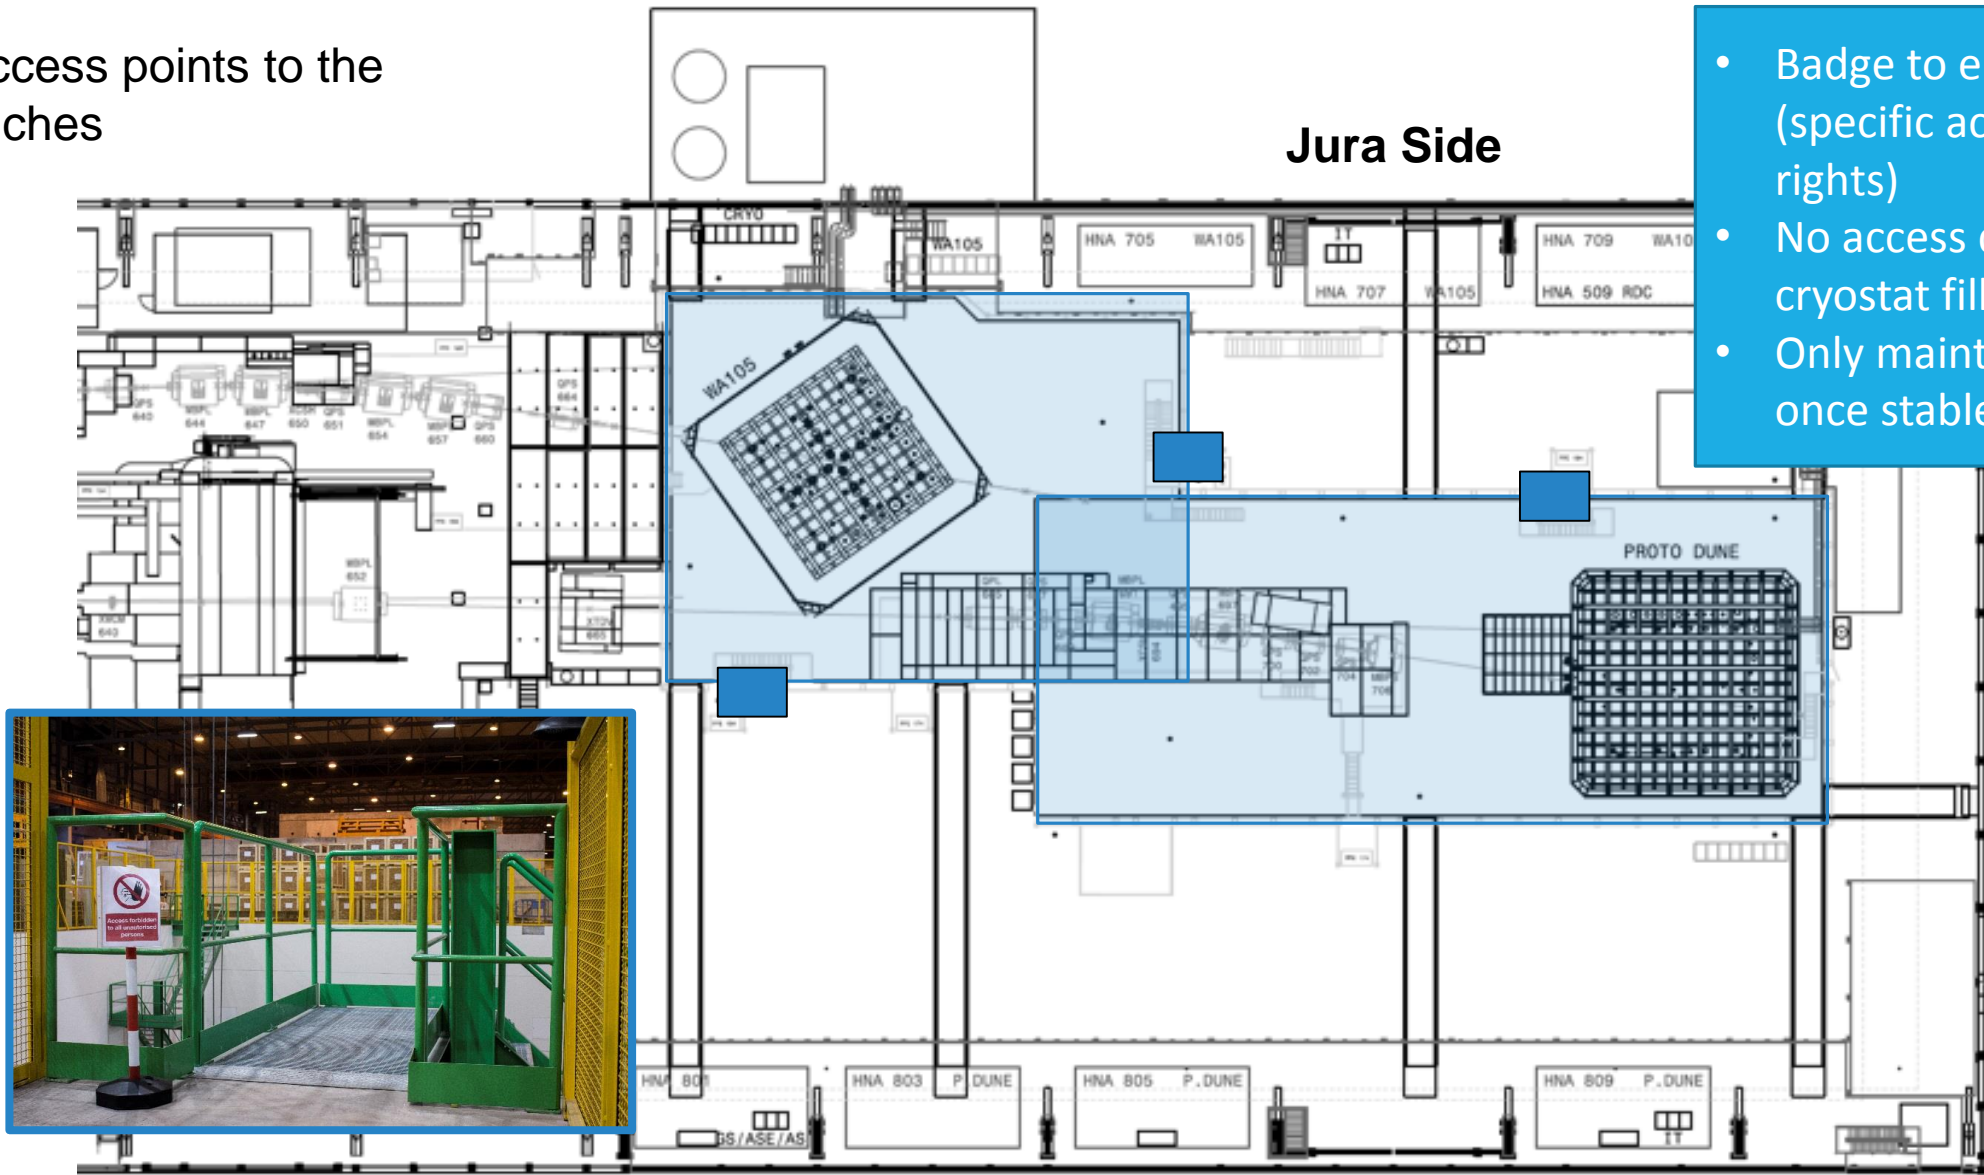

Go **Electrical Safety - Awareness (New)**

Go Radiation Protection - Supervised Area

3 main access doors to the NP Hall

Jura Side

Salève Side

Badge to enter!

3 access points to the trenches

- Badge to enter (specific access rights)
- No access during cryostat filling
- Only maintenance once stable

Salève Side

■ 2 access points to the top of the cryostats

Jura Side

- Badge to enter (specific access rights)
- Always accessible

Salève Side

THE SAFETY TEAM

PSO
Project Safety Officer

Safety of the construction yard (installation phase)