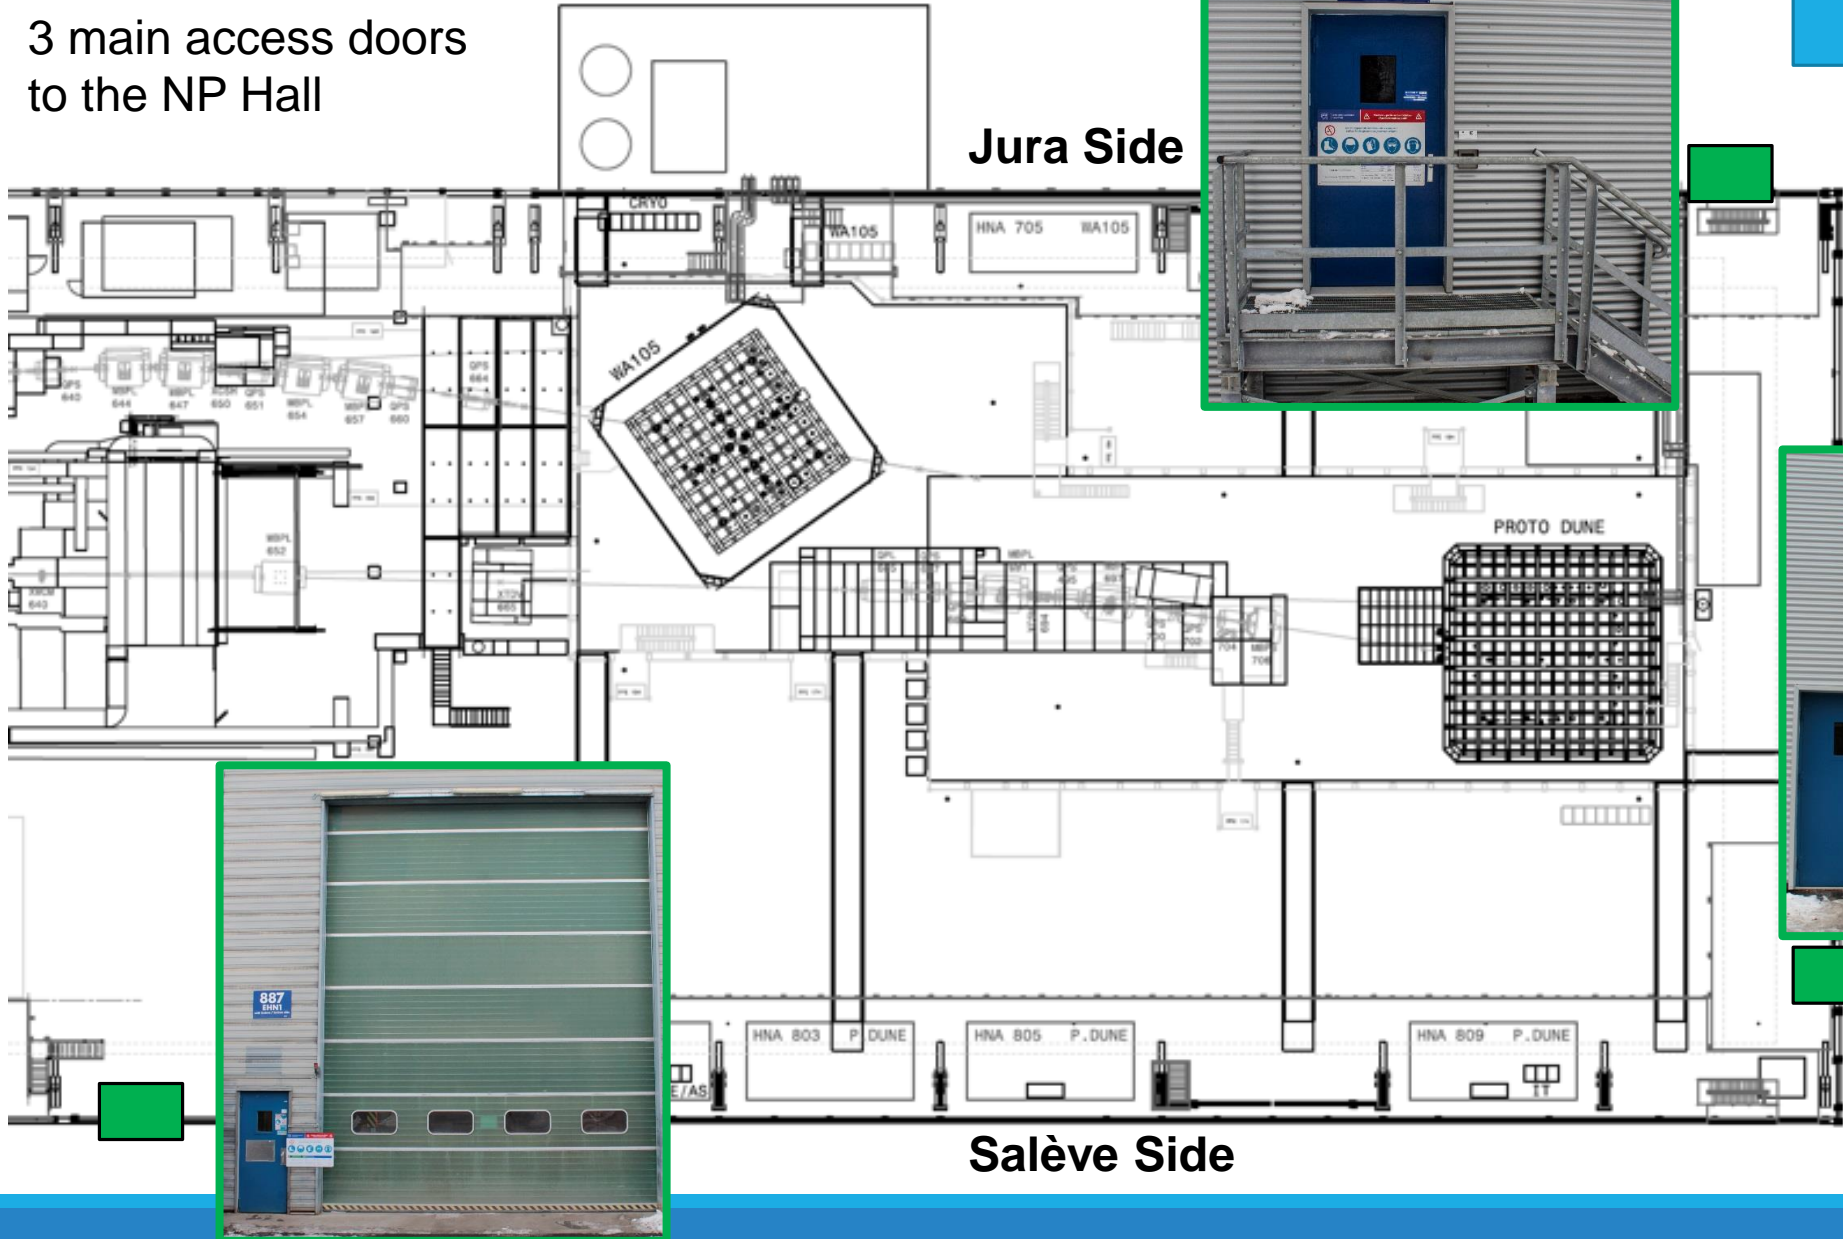

access, practical information,
activities organisation, risks in the
hall, emergency procedure, etc.

The screenshot shows the SIR - Safety Information Registration website. At the top, there is a blue header with the CERN logo and the text "SIR - Safety Information Registration". Below the header is a "Main Menu" section. The main content area starts with "WELCOME TO SIR" followed by a paragraph of text: "Please note that successfully passing a course does not give you any access rights. An EDH access request r Please pass your mouse over a course title to see a quick description of it. You can also find out which cou If you encounter problems when trying to follow an online course while using Google Chrome, go on Chror". Below this is a section titled "Available courses and their current status" with a dropdown menu set to "- Show all courses -". A list of courses follows, each with a "Go" button and the course title. The "Go" buttons for "Safety at CERN" and "Electrical Safety - Awareness (New)" are highlighted with blue boxes. The course titles "Safety at CERN" and "Electrical Safety - Awareness (New)" are also highlighted with blue boxes. The course "Neutrino Platform Hall" is not visible in this list.

Available courses and their current status

- Show all courses -

Go Computer Security

Go **Safety at CERN**

Go Chemical Safety - Awareness

Go Cryogenic Safety - Awareness

Go Electrical Safety - Awareness (Obsolete)

Go **Electrical Safety - Awareness (New)**

Go Radiation Protection - Supervised Area

3 main access doors to the NP Hall

Jura Side

Salève Side

Badge to enter!

3 access points to the trenches

- Badge to enter (specific access rights)
- No access during cryostat filling
- Only maintenance once stable

Salève Side

■ 2 access points to the top of the cryostats

Jura Side

- Badge to enter (specific access rights)
- Always accessible

Salève Side

THE SAFETY TEAM

PSO
Project Safety Officer

Safety of the construction yard (installation phase)