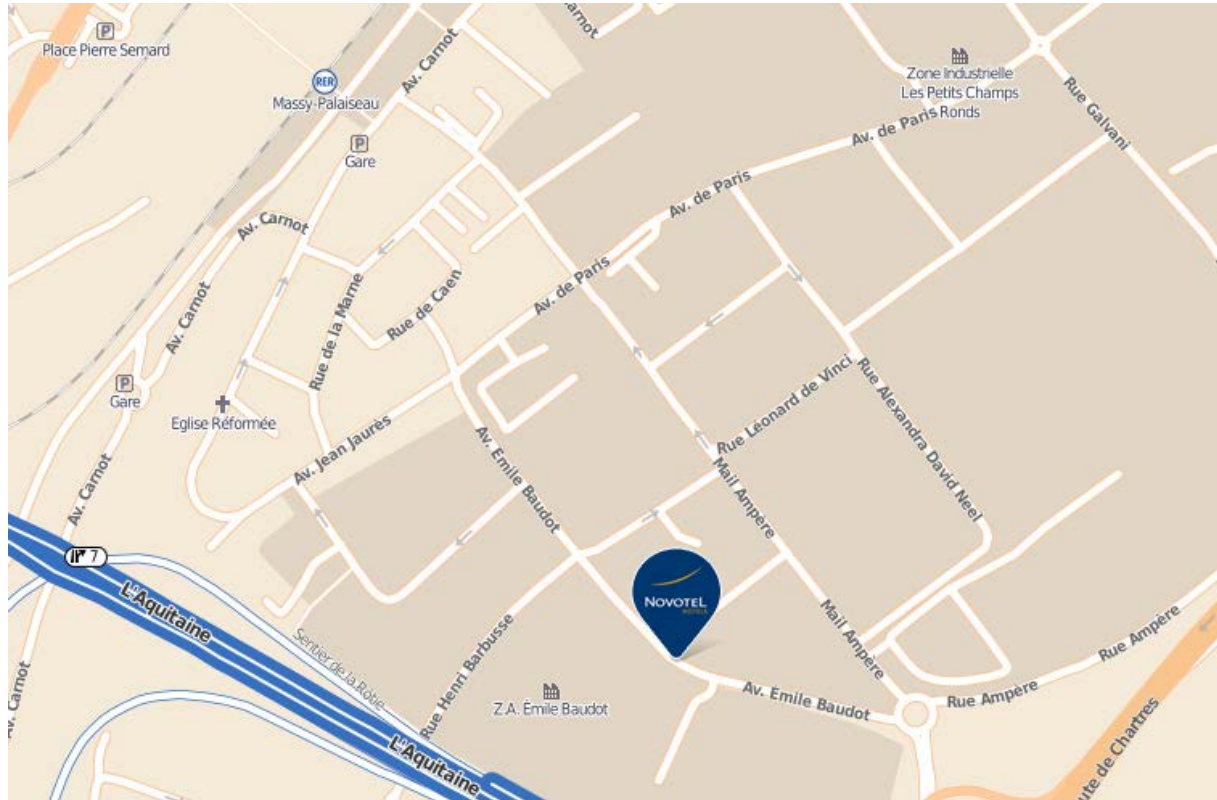

Novotel Massy Palaiseau

18-20 Rue Emile Baudot 91120 PALAISEAU

Phone (+33)1/64539000 - Fax (+33)1/64471780

Mail : H0386@accor.com

<http://www.novotel.com/fr/hotel-0386-novotel-massy-palaiseau/index.shtml>

ACCES :

10 minutes walk from the TGV station and RER B and C stations.