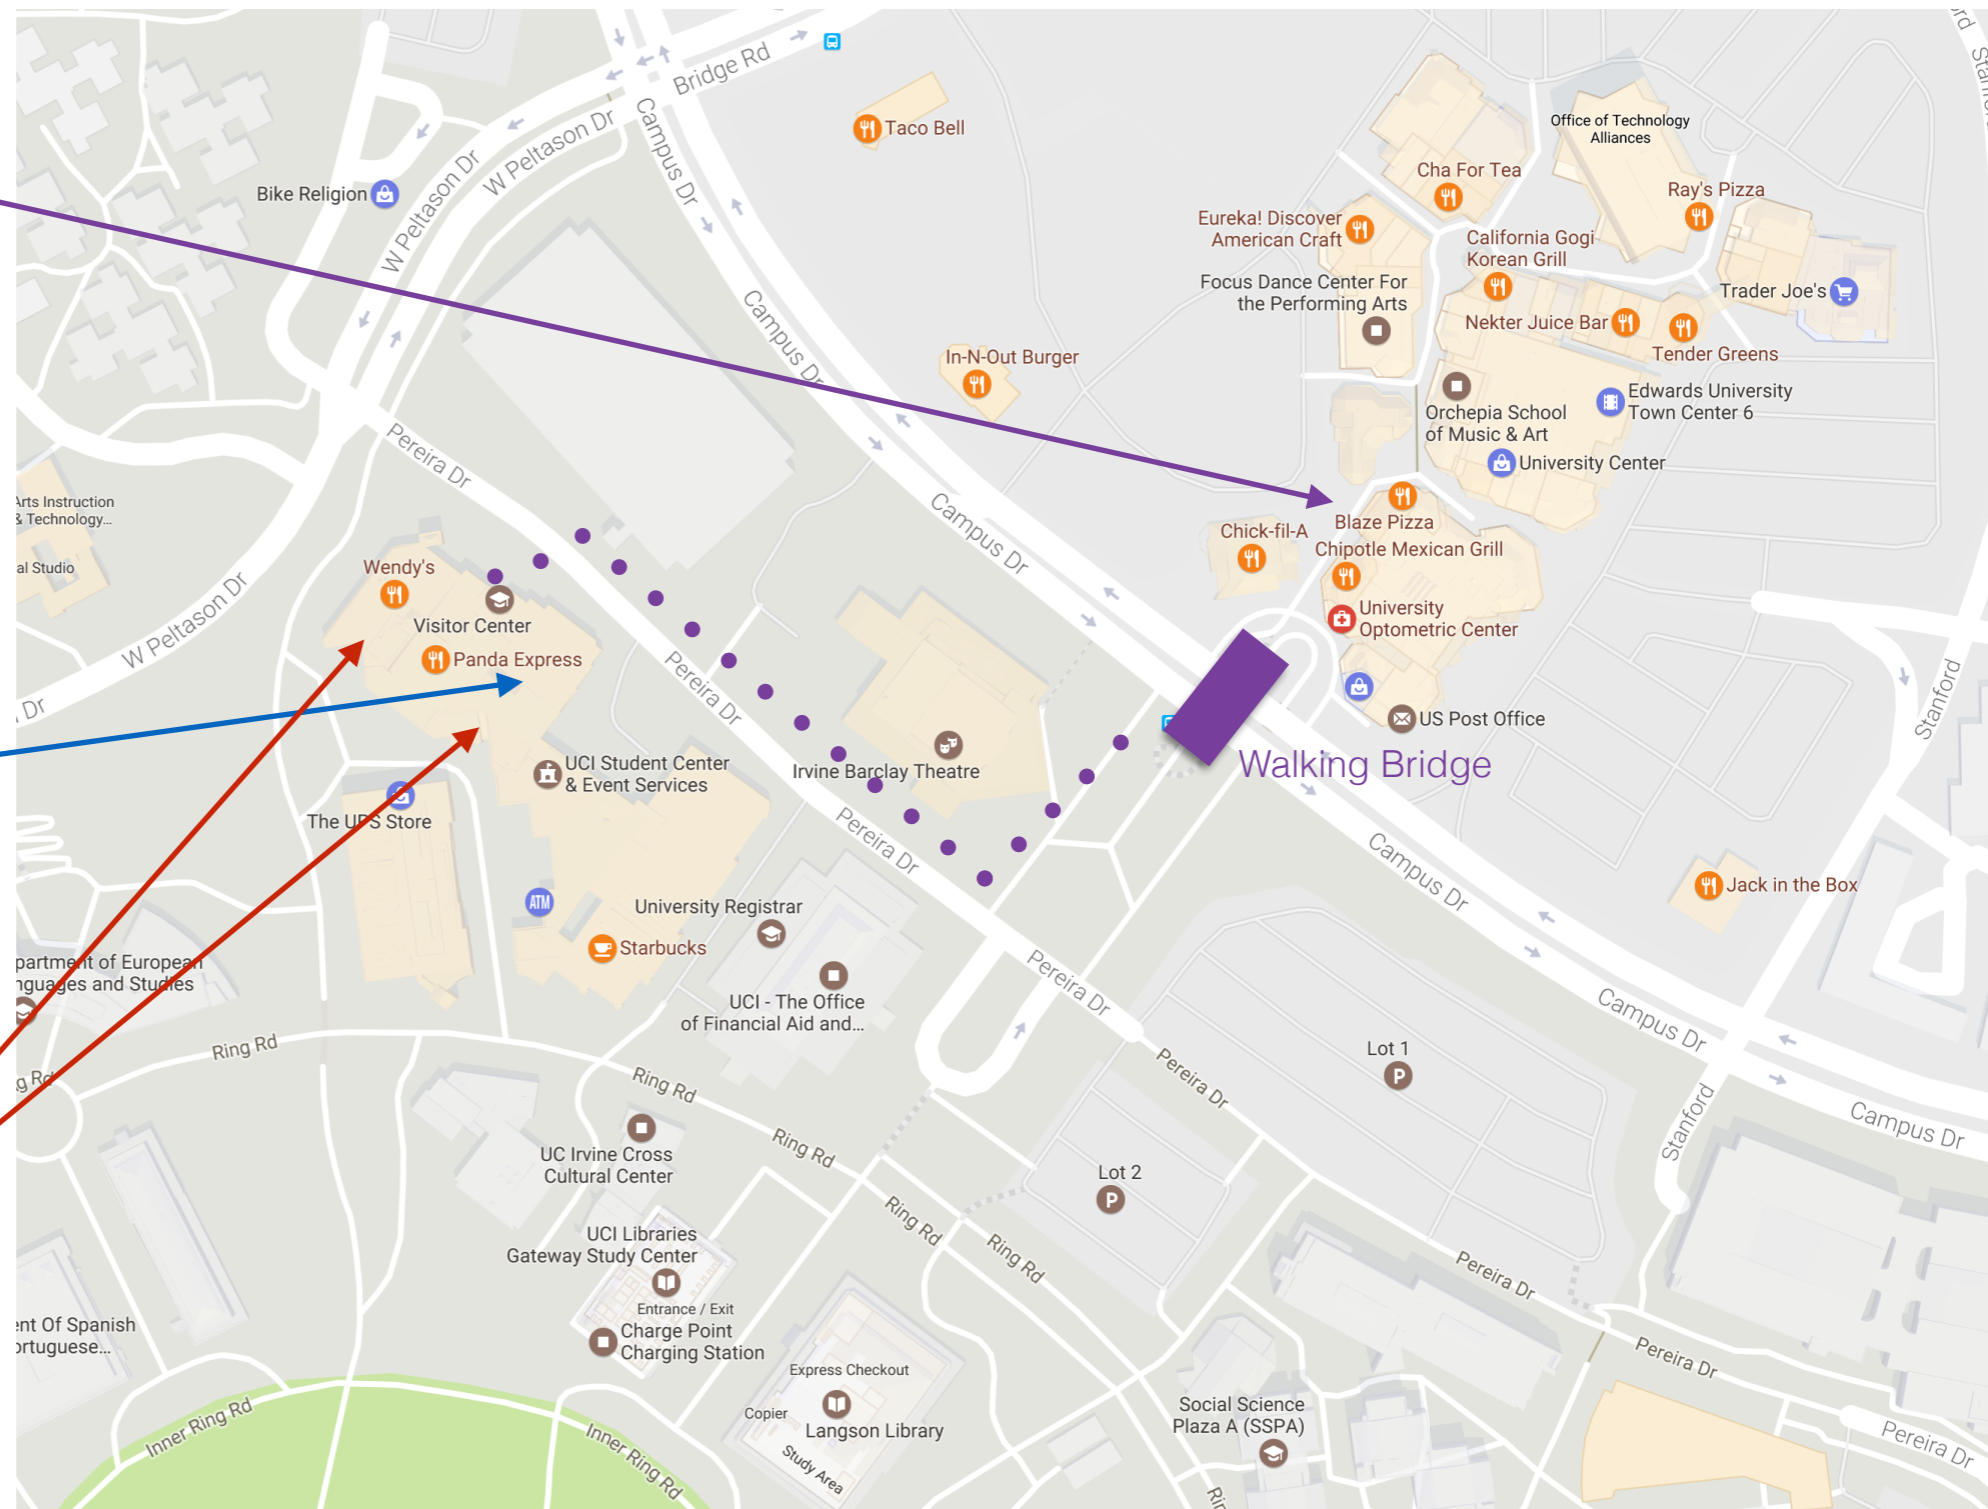

# Logistics

Wireless:

- UCI Mobile Network (register as a visitor)
- EDUROAM

Pacific Ballroom D:

- Open until ~7:00 pm
- Not locked (be careful with valuables)
- Reception held here 5:30 - 7:30 pm Monday

Administrative help by Jan Strudwick, here in the mornings.

# Lunch

UTC Mall restaurants

Pacific Ballroom D  
(lower level)

Food Courts  
(upper level)

Lunch is on your own. There are many options in the upper floor of this building (two food courts) and nearby in the UTC mall. You can bring your lunch down to this room or the adjoining patio.

# And If You Get Lost...

(Stickers produced by JPL this year)