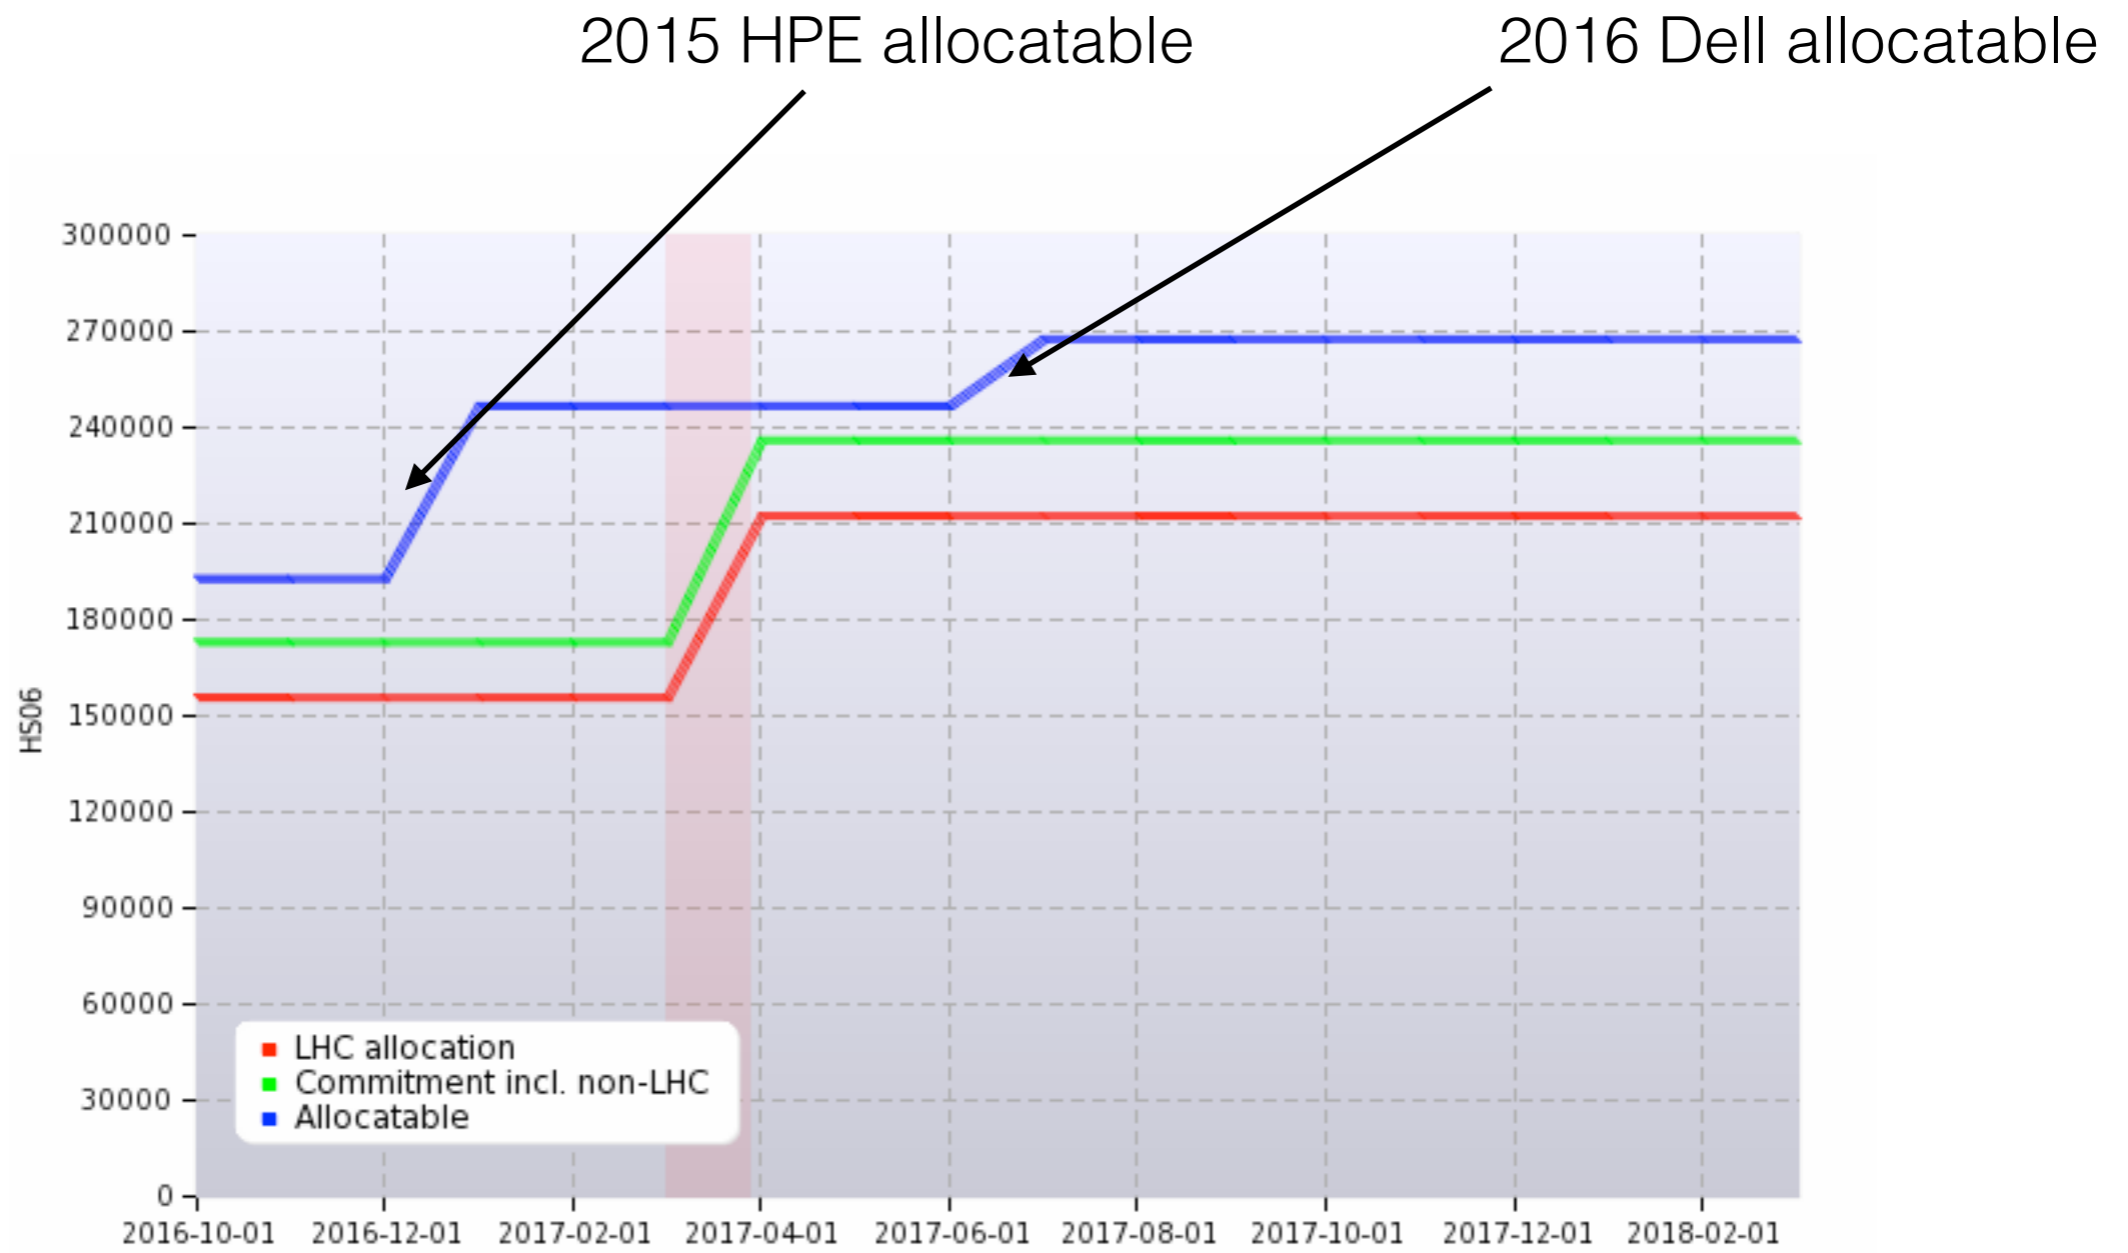

WLCG CPU Pledges / Allocations

WLCG Disk Pledges / Allocations

XMA2015 (Ceph) disk allocatable

2011 disk (CASTOR) unallocatable
10% 2013 disk (CASTOR) unallocatable

2016 disk (Ceph) allocatable
50% 2013 disk (CASTOR) unallocatable