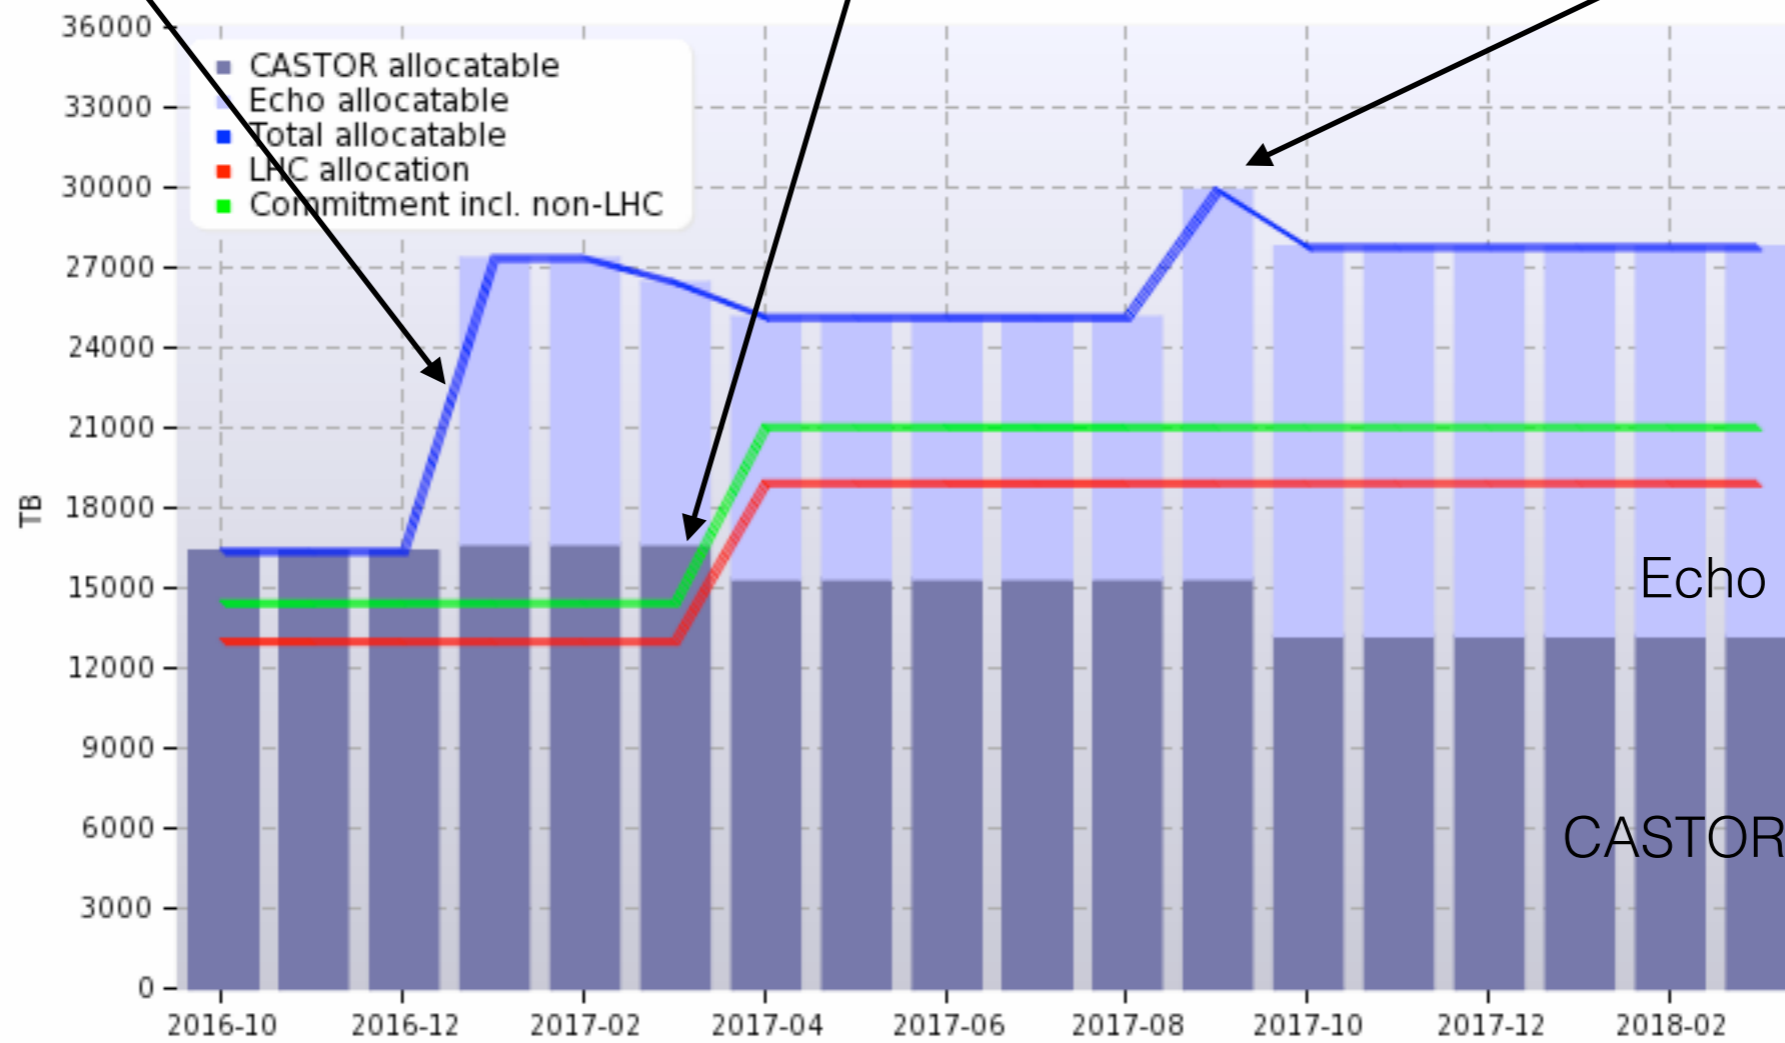

WLCG CPU Pledges / Allocations

WLCG Disk Pledges / Allocations

XMA2015 (Ceph) disk allocatable

2011 disk (CASTOR) unallocatable
10% 2013 disk (CASTOR) unallocatable

2016 disk (Ceph) allocatable
50% 2013 disk (CASTOR) unallocatable

WLCG Tape Pledges / Allocations