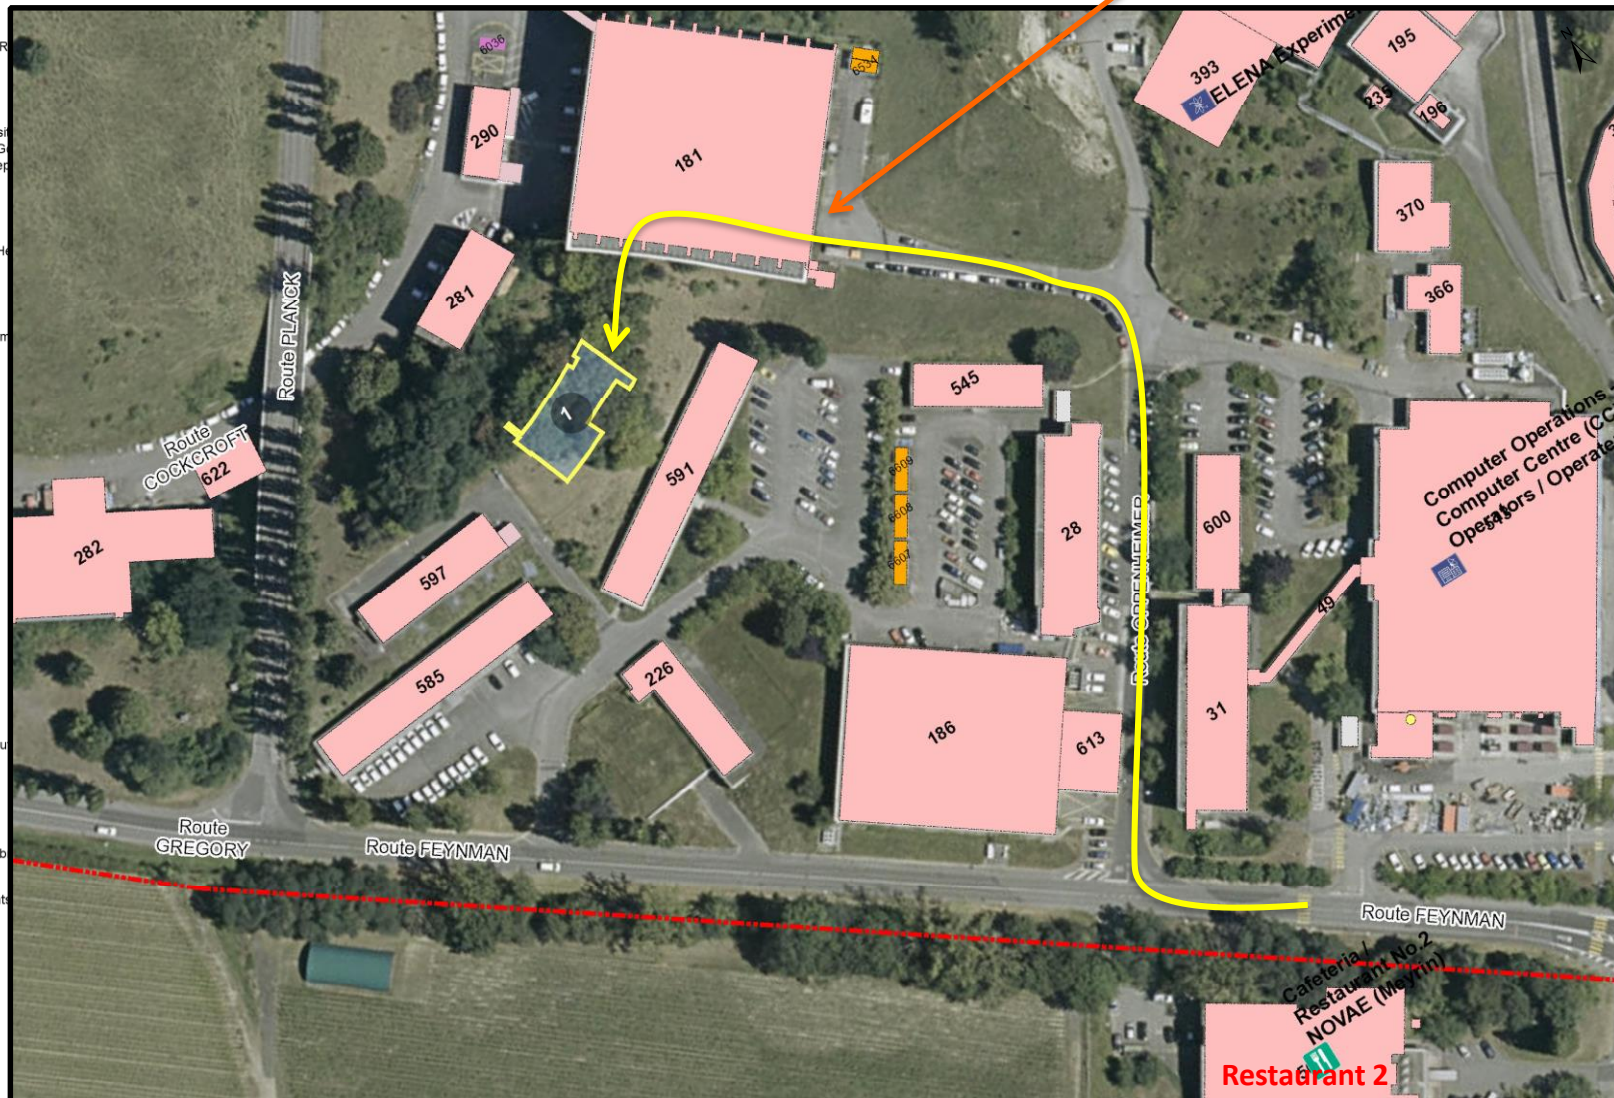

375/T2-A11 – Séta a 2-es étteremtől

Main Points Of Interest

- CERN Reception and Shop - Reception et boutique CERN
- CERN Access Cards
- Service Desk
- Goods Reception (Prevision site) / Reception marchandises Pr, G / Reception (Meyrin site) - Reception Marchandises Meyri
- TRAM Stop
- Bus Stop
- Helicopter Platform Meyrin; Helicopter Platform Pt5
- Fire Brigade / Pompiers
- HUG/SMUR
- Infirmary/Medical service; Infirmerie / Service (infirmerie)
- Globe
- Microcosm
- Restaurants
- Accommodation
- Bank
- Post Office

Other Points Of Interest

- Entrance
- Pedestrian/Bicycle Entrance
- Custom
- Users Office
- Bus Stop
- Car Pool
- Fuel Pump
- Long-term Parking
- Experiments
- Computer Operations - Computer Operators / Operateurs
- Control Room
- Electronics Pool
- Training center
- CERN library desk (Central Library)
- Big-Bang passport
- Nursery School/Jardin d'enfants
- Carlson Wagonlit
- UNIQA CERN Office
- Fitness Trail
- CERN Football Field
- CERN Rugby Field
- Picnic Area