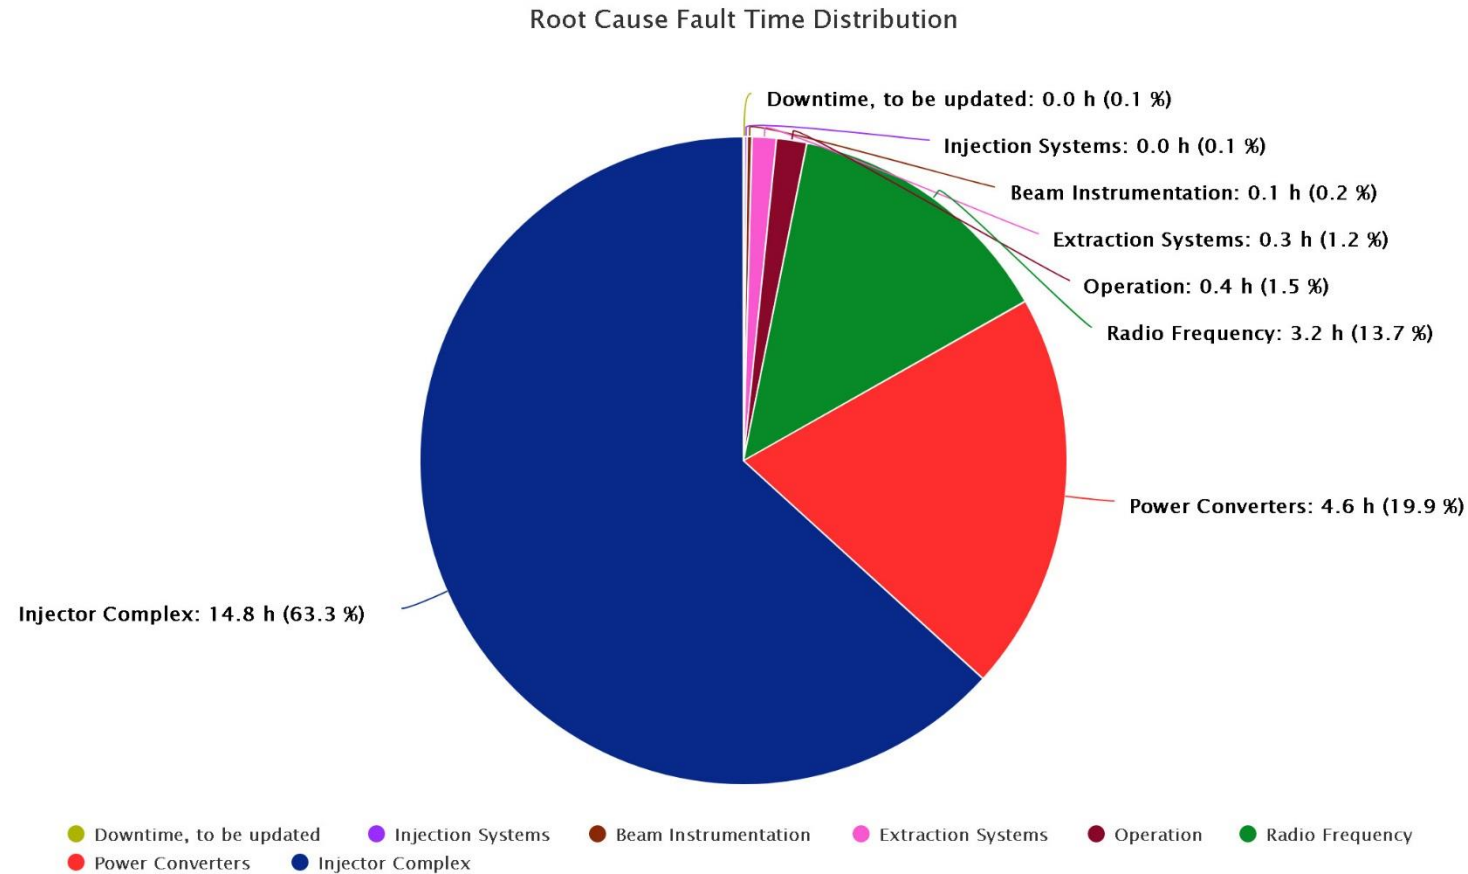

SPS status

- Unstable LINAC2
- Trouble with MPS during Weekend and Monday
- Awake running since last Friday
- Suspect a sinking quadrupole (being checked now)