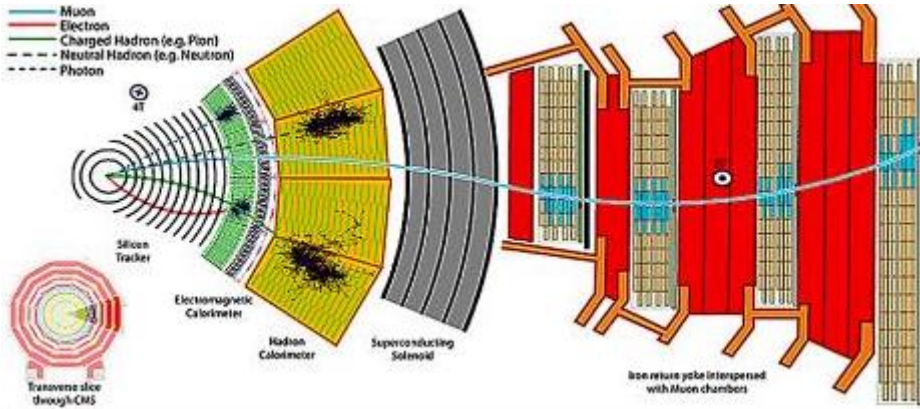

# LHCreate

- What is it?
- How did we contribute?

A poster for the LHCreate workshop. The title "LHCreate" is at the top in a green, stylized font. Below it, the text reads "WHY WE DO WHAT WE DO AT CERN?", "A TWO-DAY WORKSHOP", and "TO CHALLENGE YOUR IMAGINATION". The dates "16-17 NOVEMBER 2017" are prominently displayed. The central image is a large, green, textured shape resembling a brain or a complex structure, with several concentric green circles overlaid on it. At the bottom left, it says "LIFE &amp; SCIENCE!". At the bottom right, it says "informations &amp; registrations: cern.ch/lhcreate". The footer contains logos for ATLAS, CMS, LHCb, and other CERN experiments, along with a bus icon and the logo for Pori.

# CMS

- Compact Muon Solenoid
- Where is it located?
- The collaboration
- Our assignment

# CMS control room

# The detector

- The scale
- The different layers