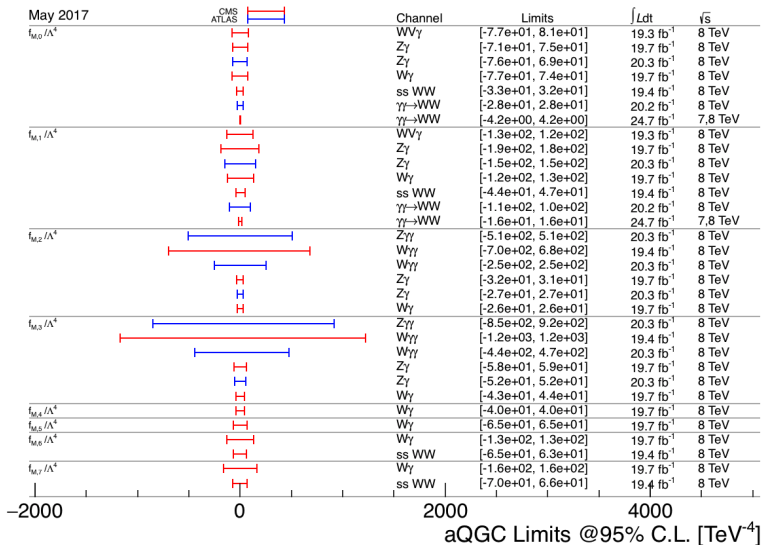

# aGC summary plots – addendum

Carsten Bittrich (carsten.bittrich@cern.ch)

03.05.2017

## List of updates as discussed

- removed "LHC EW WG" label from aQGC plots
- added  $Z\gamma$  7 TeV CMS measurement to neutral aTGC plot
- removed  $ZZ$  7 TeV measurements from ATLAS and CMS (superseded by combination)

# Limits on dim. 8 transverse parameters $f_{T,i}$

# Limits on charged aTGC couplings in LEP parametrization