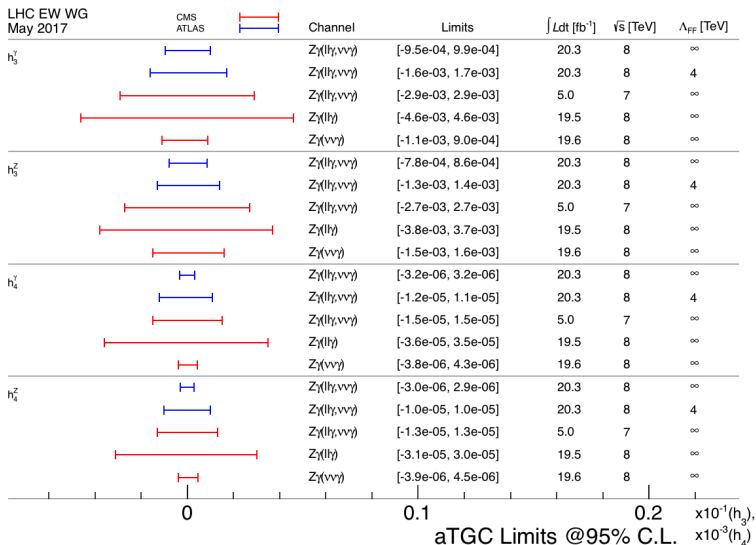

Limits on charged aTGC $Z\gamma\gamma$ and ZZZ couplings