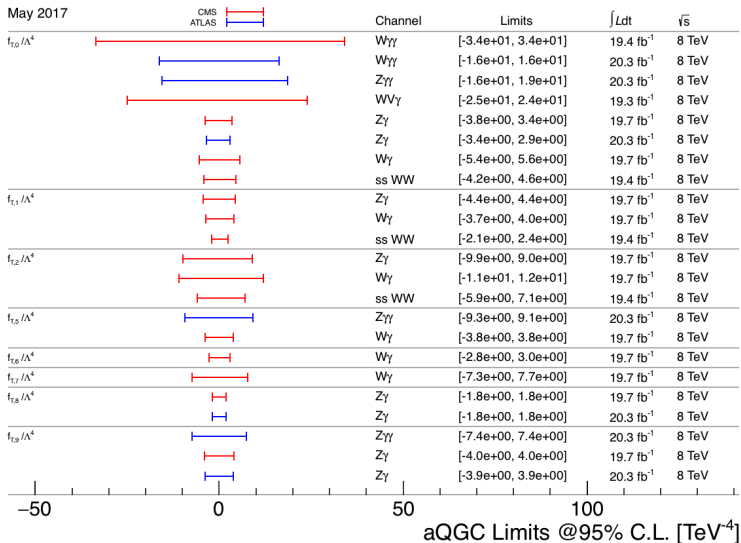

# aGC summary plots – addendum

Carsten Bittrich (carsten.bittrich@cern.ch)

03.05.2017

## List of updates as discussed

- removed "LHC EW WG" label from aQGC plots
- added  $Z\gamma$  7 TeV CMS measurement to neutral aTGC plot
- removed  $ZZ$  7 TeV measurements from ATLAS and CMS (superseded by combination)

# Limits on dim. 8 transverse parameters $f_{T,i}$

# Limits on charged aTGC couplings in LEP parametrization