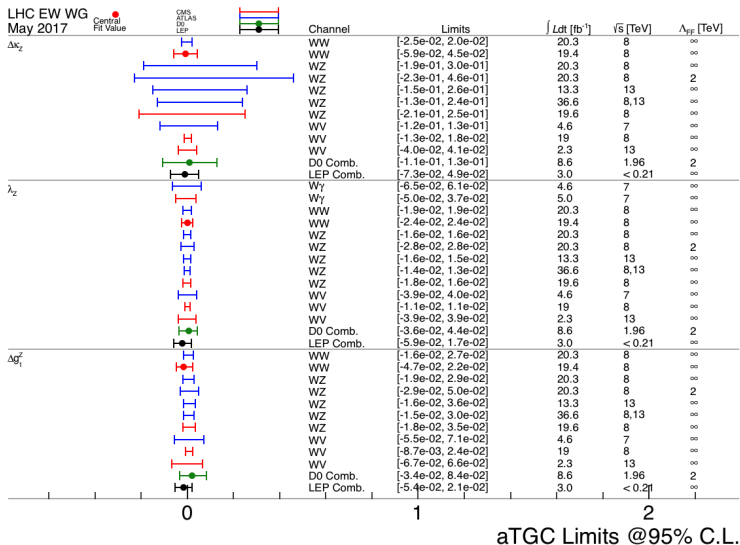

## List of updates as discussed

- removed "LHC EW WG" label from aQGC plots
- added  $Z\gamma$  7 TeV CMS measurement to neutral aTGC plot
- removed  $ZZ$  7 TeV measurements from ATLAS and CMS (superseded by combination)

# Limits on dim. 8 transverse parameters $f_{T,i}$

# Limits on dim. 8 mixed transverse and longitudinal parameters $f_{M,i}$

# Limits on charged aTGC couplings in LEP parametrization