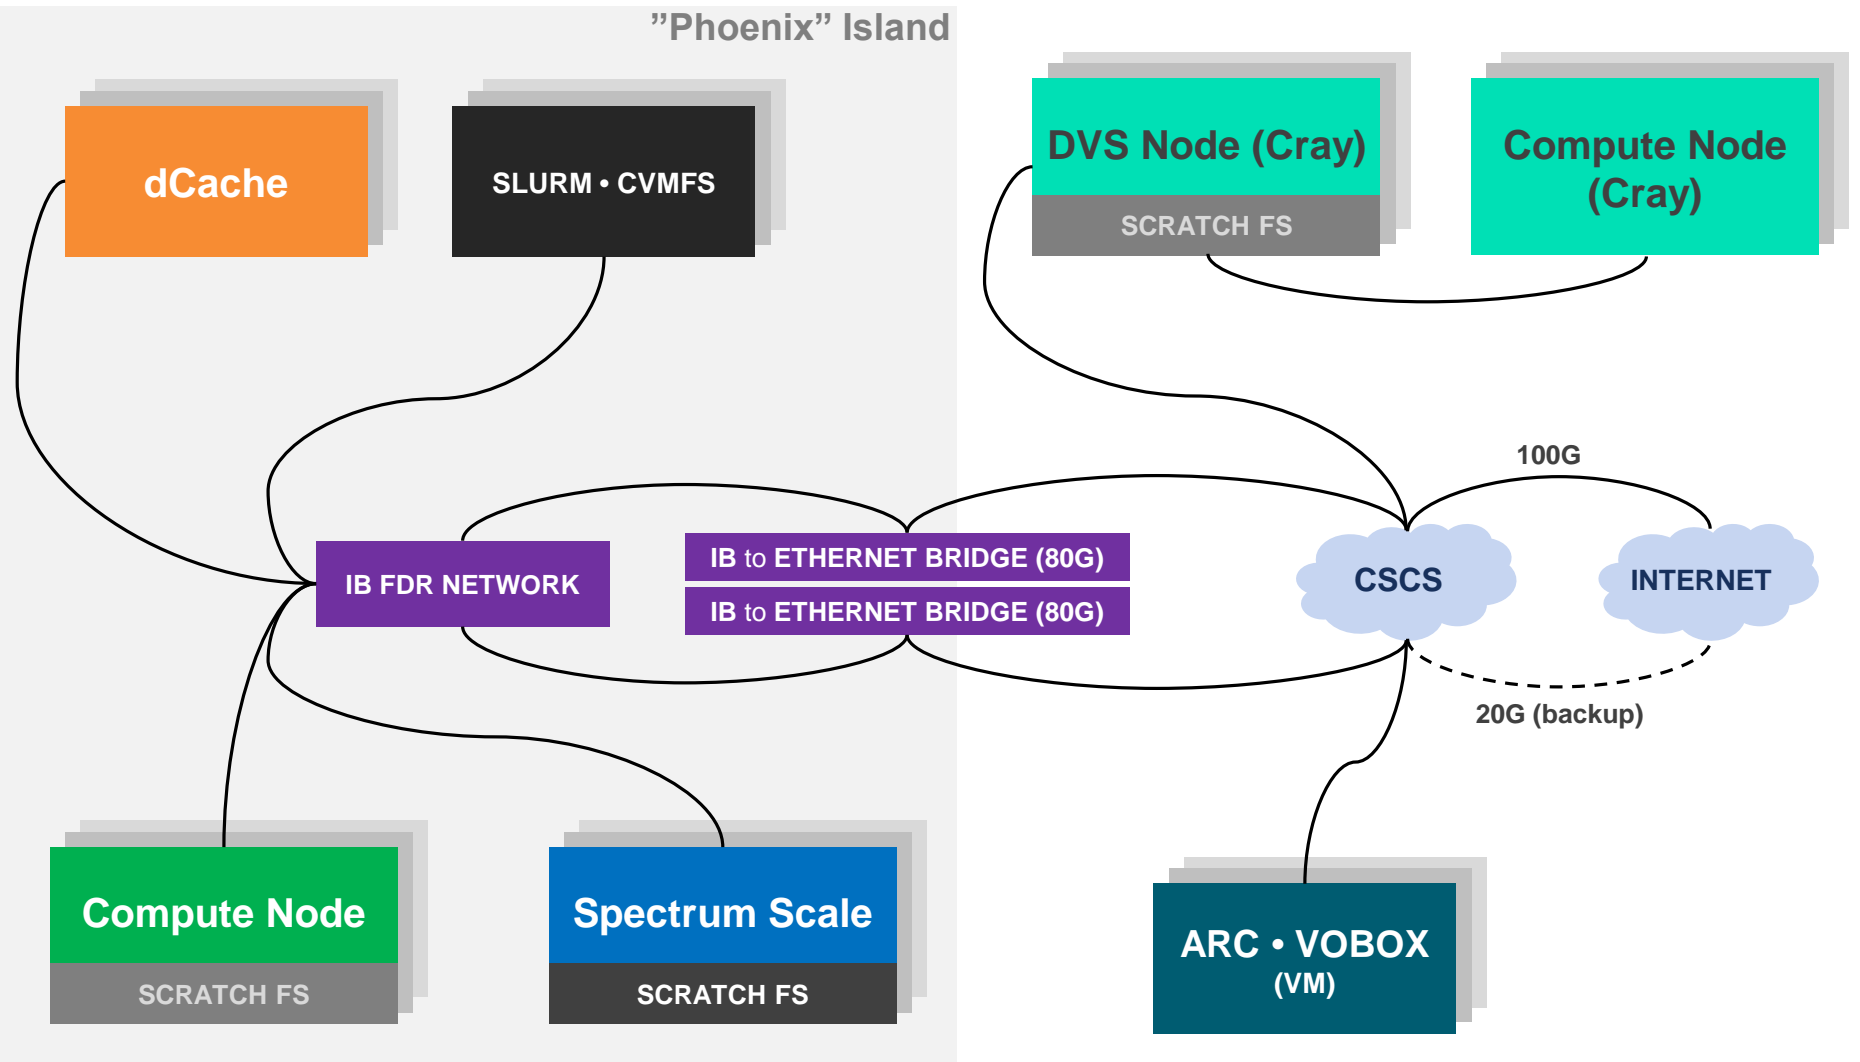

CSCS

Centro Svizzero di Calcolo Scientifico
Swiss National Supercomputing Centre

ETH zürich

CSCS-LCG2 Site report

HEPiX Fall/Autumn 2017

KEK, Tsukuba, Japan

Dario Petrusic - System Engineer - CSCS

The **Swiss National Supercomputing Centre**, located in Lugano, is a unit of the **Swiss Federal Institute of Technology in Zurich (ETH Zurich)**

ETH Zurich

CSCS Lugano

The Swiss Supercomputing Centre

New centre, built in 2012

- 70 People (in Lugano), 18 Sysadmins

Main systems

“Piz Daint” - Cray XC40/Cray XC50 (+ KNL + TDS)

- Intel Xeon E5-2695 v4 and Nvidia Tesla P100
- 6'751 Compute Nodes (5'320 Hybrid, 1431 Multicore)
- Peak Performance: 25.326 Petaflops

“Blue Brain 4” - IBM Blue Gene/Q

- 65'536 PowerPC A2 1.6 GHz cores
- Peak Performance: 839 TFlops

“Kesch & Escha” – 2x Cray CS-Storm

- 12 Hybrid compute nodes with 24x E5-2690v3 (288 cores) and 192 Tesla K80 GPUs
- 3TB RAM
- Used by **MeteoSwiss** for *numerical weather predictions*

”Phoenix” – LCG Cluster

- 150 Nodes (SandyBridge to Broadwell) for a total of ~ 6000 cores

CSCS Facility – Water cooling system

Architecture

WLCG Job Workflow – “Classic” & “LHC_{ON}CRAY”

Flexible Storage Model