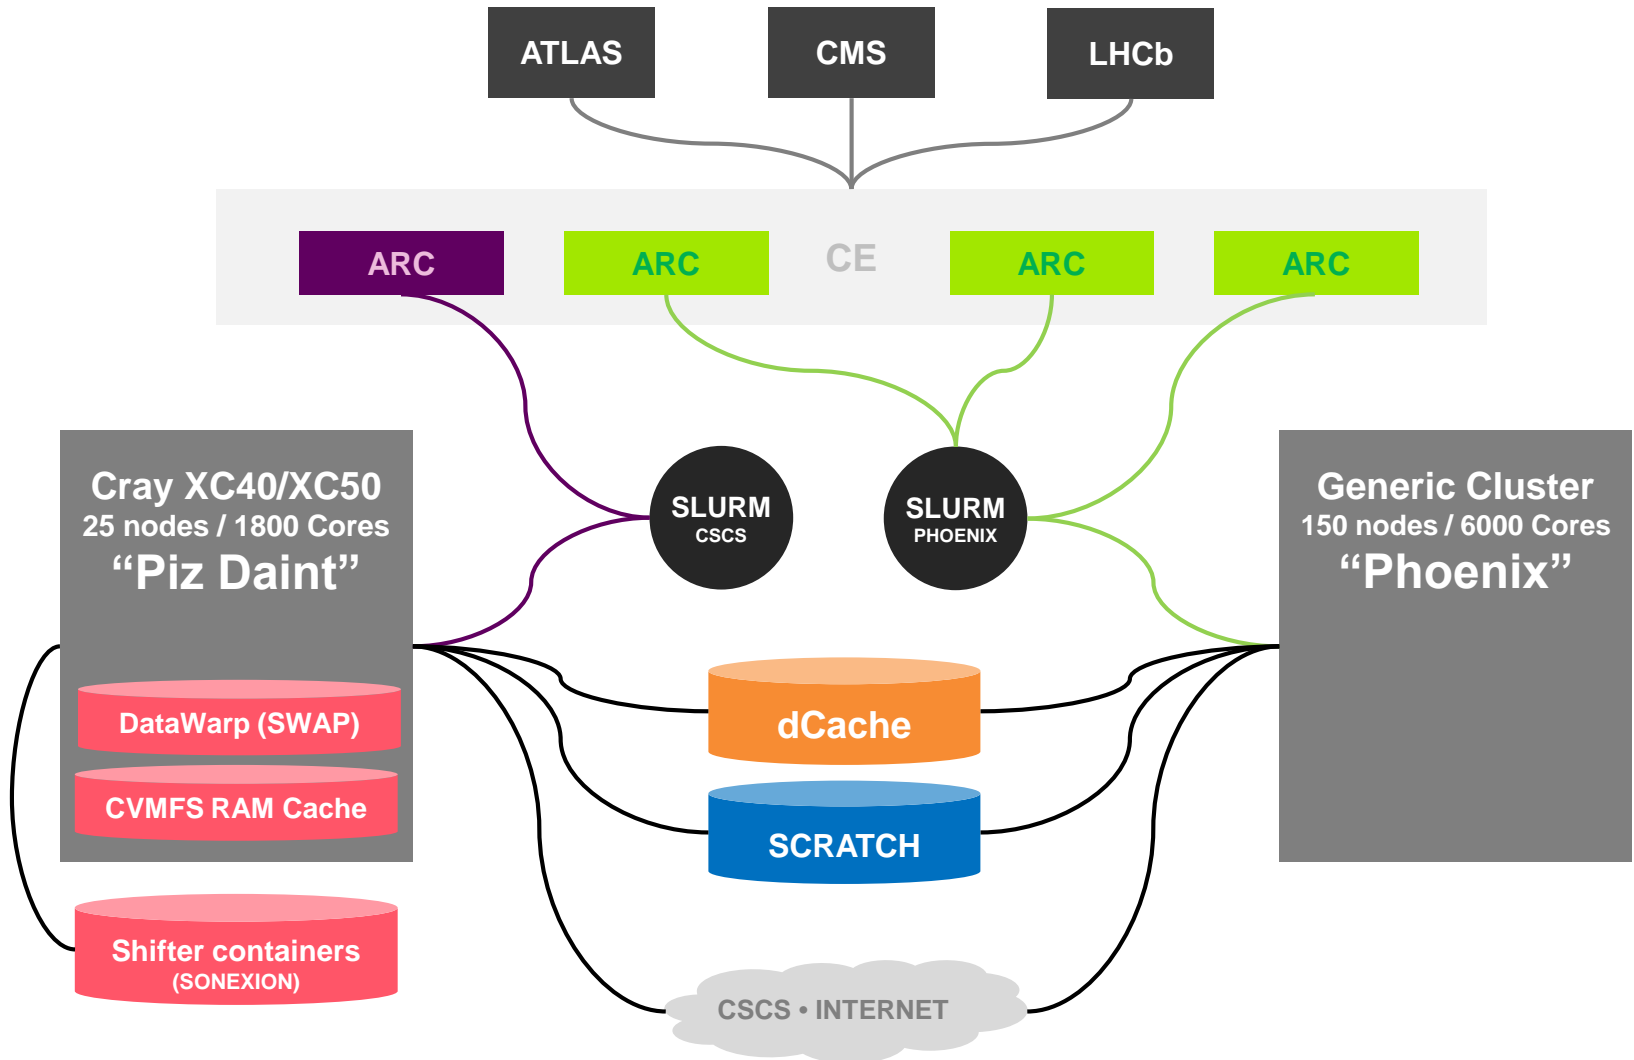

CSCS

Centro Svizzero di Calcolo Scientifico
Swiss National Supercomputing Centre

ETH zürich

CSCS-LCG2 Site report

HEPiX Fall/Autumn 2017

KEK, Tsukuba, Japan

Dario Petrusic - System Engineer - CSCS

The **Swiss National Supercomputing Centre**, located in Lugano, is a unit of the **Swiss Federal Institute of Technology in Zurich (ETH Zurich)**

ETH Zurich

CSCS Lugano

The Swiss Supercomputing Centre

New centre, built in 2012

- 70 People (in Lugano), 18 Sysadmins

Main systems

“Piz Daint” - Cray XC40/Cray XC50 (+ KNL + TDS)

- Intel Xeon E5-2695 v4 and Nvidia Tesla P100
- 6'751 Compute Nodes (5'320 Hybrid, 1431 Multicore)
- Peak Performance: 25.326 Petaflops

”Phoenix” – LCG Cluster

- 150 Nodes (SandyBridge to Broadwell) for a total of ~ 6000 cores

CSCS Facility – Water cooling system

Architecture

WLCG Job Workflow – “Classic” & “LHC_{ON}CRAY”

Flexible Storage Model

Storage Systems

CSCS File systems

IBM Spectrum Scale: 3 Clusters, 26 nodes, 5 file systems

- **11.6PB** of usable space

Lustre: Piz Daint dedicated scratch file systems

- **Sonexion 3000** - 22 nodes (20 OSS + 2 MDS) - **10PB – 112GB/s** (peak)
- **Sonexion 1600** - 50 nodes (48 OSS + 2 MDS) - **3PB – 138GB/s** (peak)