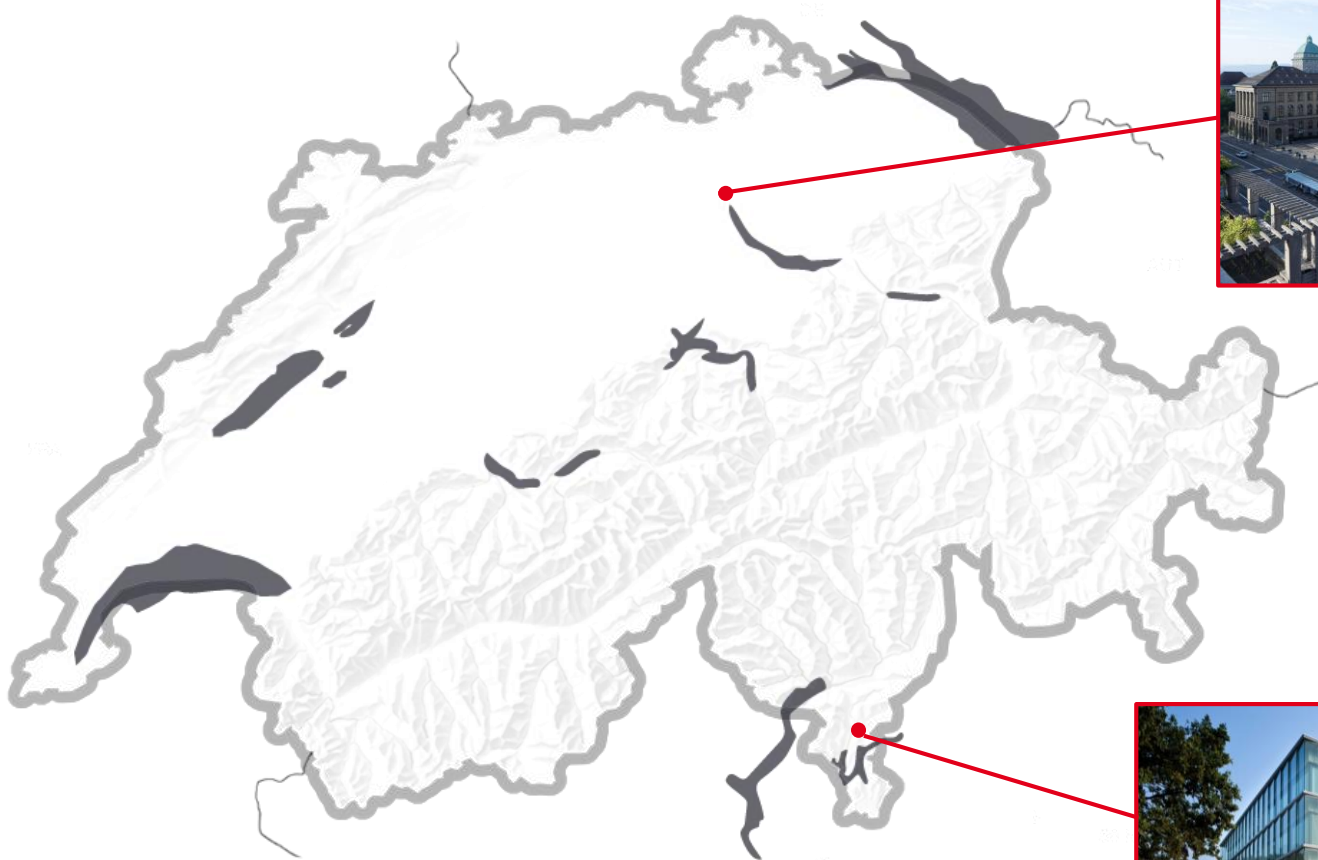

CSCS

Centro Svizzero di Calcolo Scientifico
Swiss National Supercomputing Centre

ETH zürich

CSCS-LCG2 Site report

HEPiX Fall/Autumn 2017

KEK, Tsukuba, Japan

Dario Petrusic - System Engineer - CSCS

The **Swiss National Supercomputing Centre**, located in Lugano, is a unit of the **Swiss Federal Institute of Technology in Zurich (ETH Zurich)**

ETH Zurich

CSCS Lugano

The Swiss Supercomputing Centre

New centre, built in 2012

- 70 People (in Lugano), 18 Sysadmins

Main systems

“Piz Daint” - Cray XC40/Cray XC50 (+ KNL + TDS)

- Intel Xeon E5-2695 v4 and Nvidia Tesla P100
- 6'751 Compute Nodes (5'320 Hybrid, 1431 Multicore)
- Peak Performance: 25.326 Petaflops