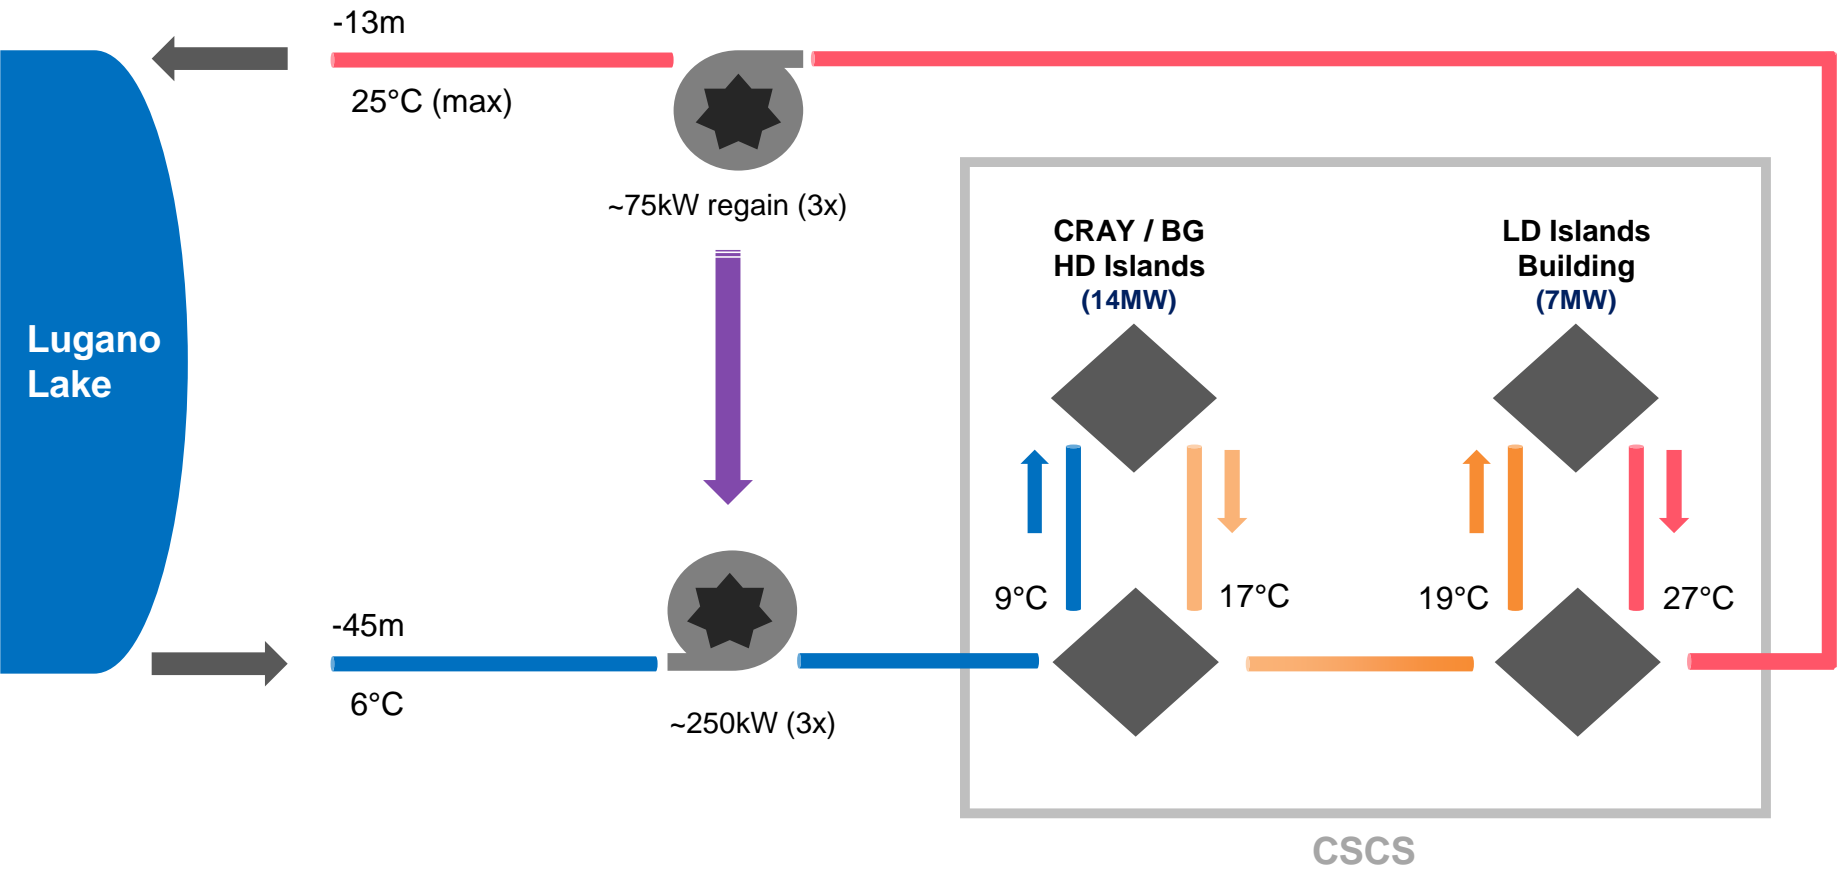

”Phoenix” – LCG Cluster

- 150 Nodes (SandyBridge to Broadwell) for a total of ~ 6000 cores

CSCS Facility – Water cooling system

Architecture

WLCG Job Workflow – “Classic” & “LHC_{ON}CRAY”

Flexible Storage Model