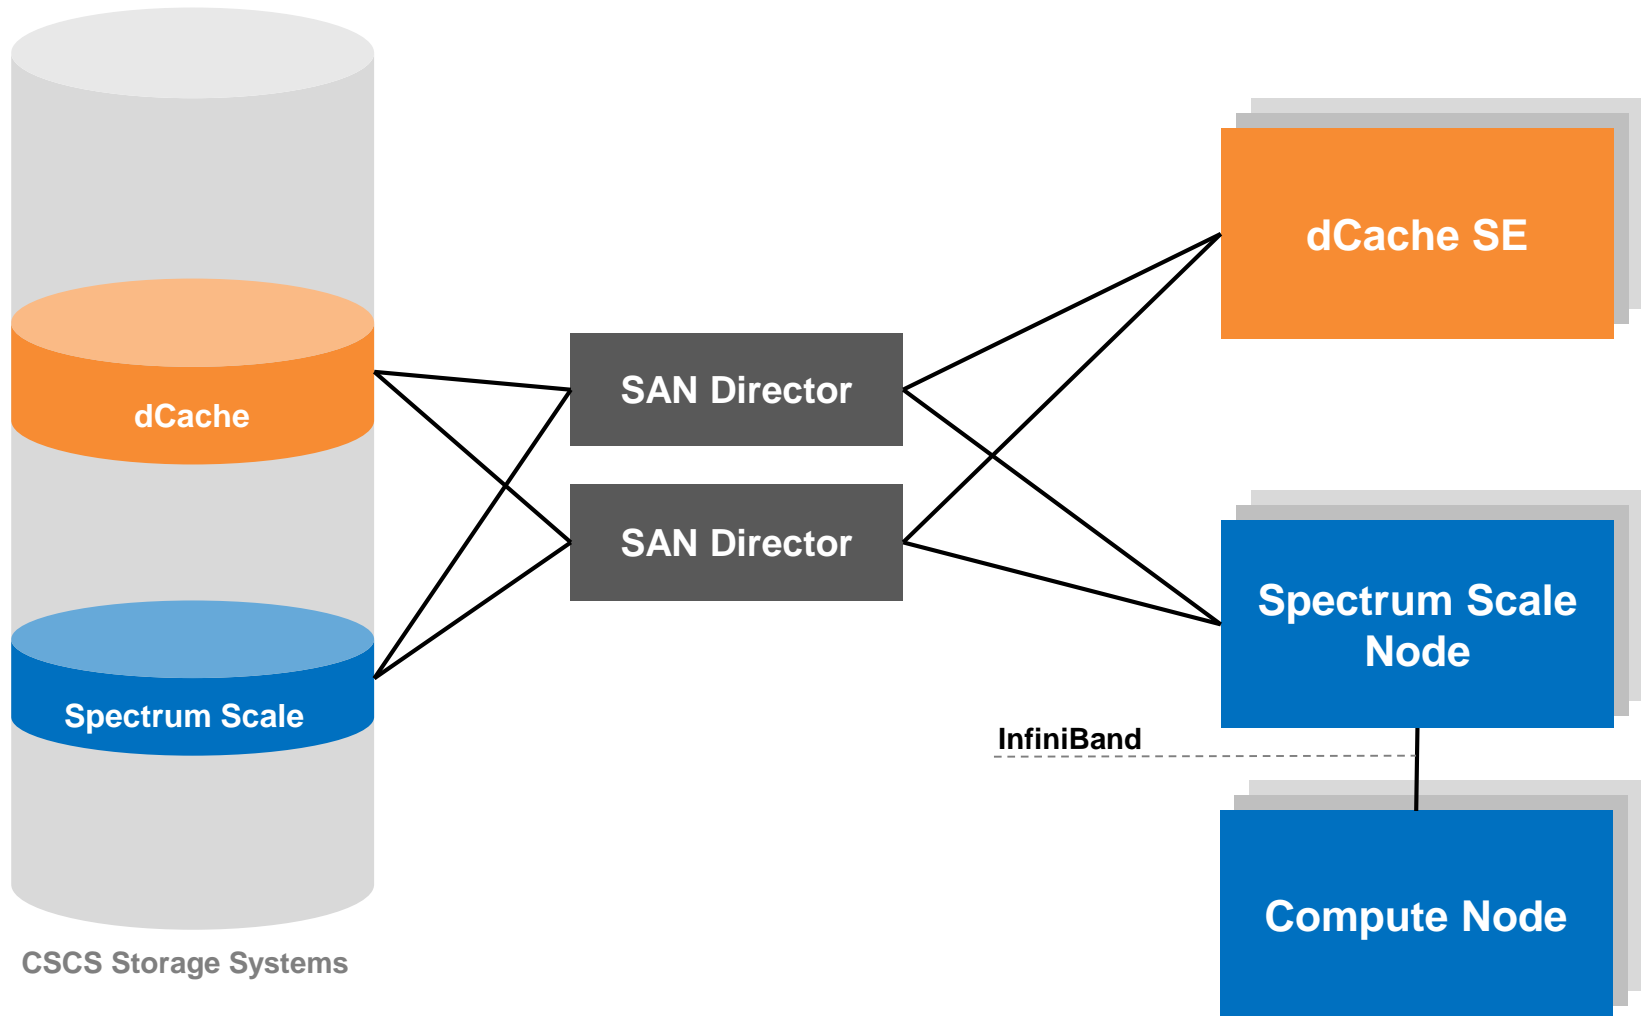

CSCS

Centro Svizzero di Calcolo Scientifico
Swiss National Supercomputing Centre

ETH zürich

CSCS-LCG2 Site report

HEPiX Fall/Autumn 2017

KEK, Tsukuba, Japan

Dario Petrusic - System Engineer - CSCS

The **Swiss National Supercomputing Centre**, located in Lugano, is a unit of the **Swiss Federal Institute of Technology in Zurich (ETH Zurich)**

ETH Zurich

CSCS Lugano

The Swiss Supercomputing Centre

New centre, built in 2012

- 70 People (in Lugano), 18 Sysadmins

Main systems

“Piz Daint” - Cray XC40/Cray XC50 (+ KNL + TDS)

- Intel Xeon E5-2695 v4 and Nvidia Tesla P100
- 6'751 Compute Nodes (5'320 Hybrid, 1431 Multicore)
- Peak Performance: 25.326 Petaflops

”Phoenix” – LCG Cluster

- 150 Nodes (SandyBridge to Broadwell) for a total of ~ 6000 cores

CSCS Facility – Water cooling system

Architecture

WLCG Job Workflow – “Classic” & “LHC_{ON}CRAY”

Flexible Storage Model

Storage Systems

CSCS File systems

IBM Spectrum Scale: 3 Clusters, 26 nodes, 5 file systems

- **11.6PB** of usable space

Lustre: Piz Daint dedicated scratch file systems

- **Sonexion 3000** - 22 nodes (20 OSS + 2 MDS) - **10PB – 112GB/s** (peak)
- **Sonexion 1600** - 50 nodes (48 OSS + 2 MDS) - **3PB – 138GB/s** (peak)