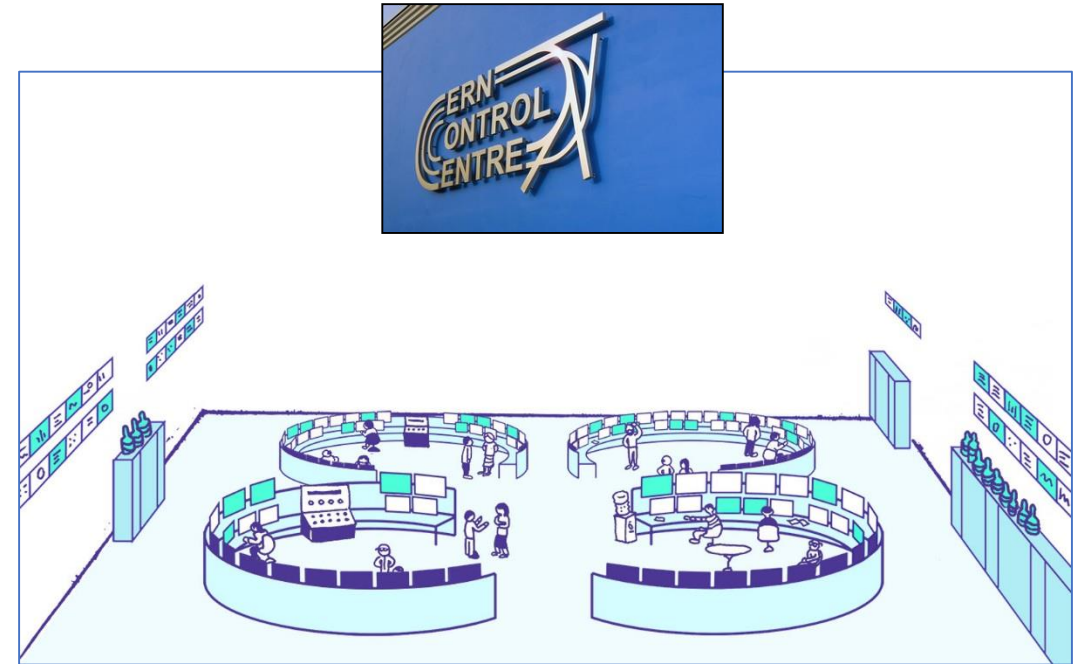

Day 1

09:00 CERN reception building 33 + CERN access cards
Walk to 5-R-026

09:30 to 12:00 presentations

12:00 to 14:00 Lunch at the CERN Main restaurant

14:00 to 18:00 presentations

Tram to Geneva

Restaurant de l'Hôtel-de-ville (Fondue Suisse)

Bar en terrasse La Clémence

General information

Day 2

09:00 CERN reception building 33

Drive to 774 (Prévessin)

09:30 to 12:00

brainstorming

visit of the facilities (Cern Control Centre & 864 FPC building)