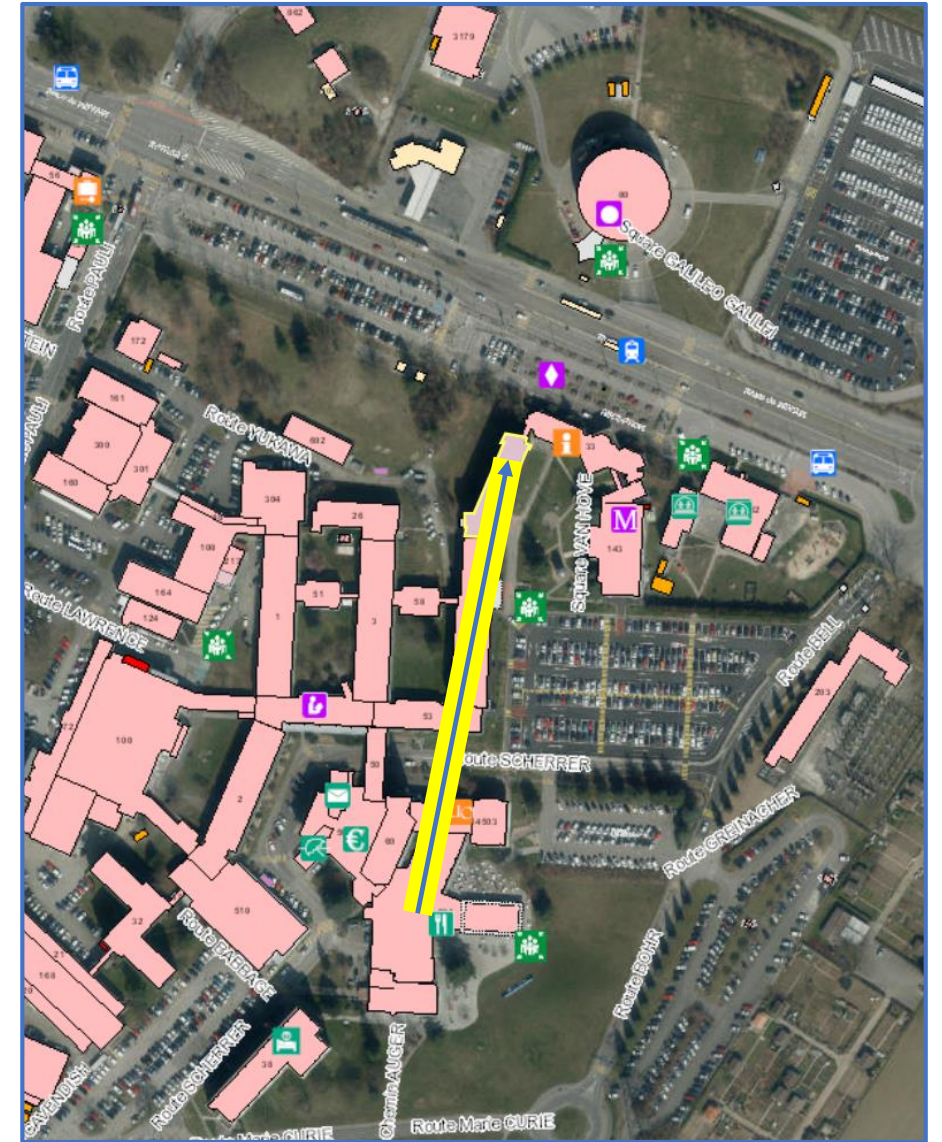

General information

Day 1

09:00 CERN reception building 33 + CERN access cards
Walk to 5-R-026

09:30 to 12:00 presentations

12:00 to 14:00 Lunch at the CERN Main restaurant

14:00 to 18:00 presentations

Tram to Geneva

Restaurant de l'Hôtel-de-ville (Fondue Suisse)

Bar en terrasse La Clémence

General information

Day 1

09:00 CERN reception building 33 + CERN access cards
Walk to 5-R-026

09:30 to 12:00 presentations

12:00 to 14:00 Lunch at the CERN Main restaurant

14:00 to 18:00 presentations

Tram to Geneva

Restaurant de l'Hôtel-de-ville (Fondue Suisse)

Bar en terrasse La Clémence

General information

Day 1

09:00 CERN reception building 33 + CERN access cards
Walk to 5-R-026