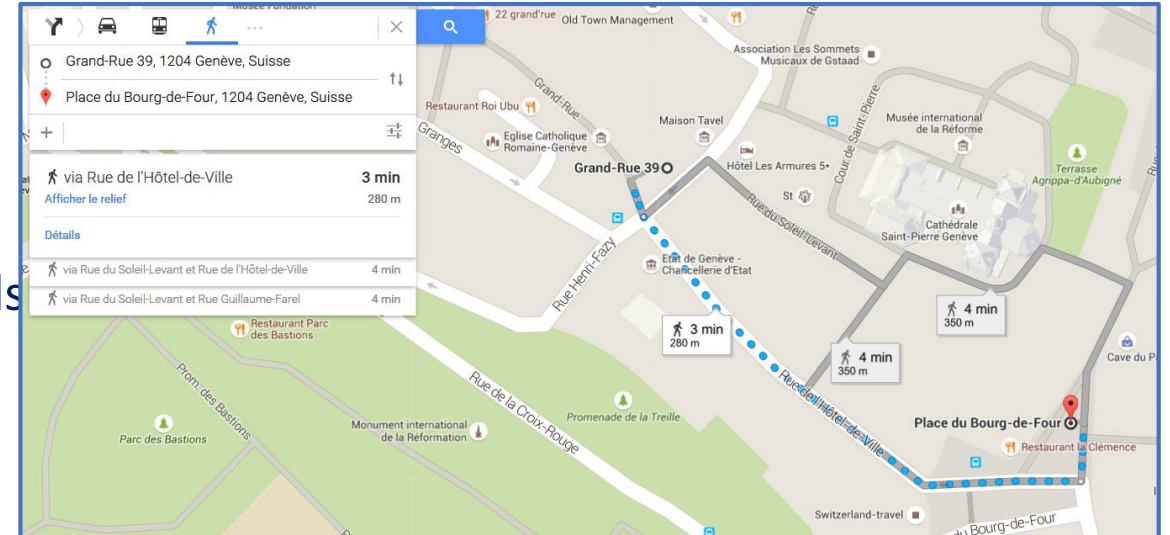

14:00 to 18:00 presentations

Tram to Geneva

Restaurant de l'Hôtel-de-ville (Fondue Suisse)

Bar en terrasse La Clémence

General information

Day 1

09:00 CERN reception building 33 + CERN access cards
Walk to 5-R-026

09:30 to 12:00 presentations

12:00 to 14:00 Lunch at the CERN Main restaurant

14:00 to 18:00 presentations

Tram to Geneva

Restaurant de l'Hôtel-de-ville (Fondue Suisse)

Bar en terrasse La Clémence

General information

Day 1

09:00 CERN reception building 33 + CERN access cards
Walk to 5-R-026

09:30 to 12:00 presentations

12:00 to 14:00 Lunch at the CERN Main restaurant

14:00 to 18:00 presentations

Tram to Geneva

Restaurant de l'Hôtel-de-ville (Fondue Suisse)

Bar en terrasse La Clémence

General information

Day 2

09:00 CERN reception building 33

Drive to 774 (Prévessin)

09:30 to 12:00

brainstorming

visit of the facilities (Cern Control Centre & 864 FPC building)