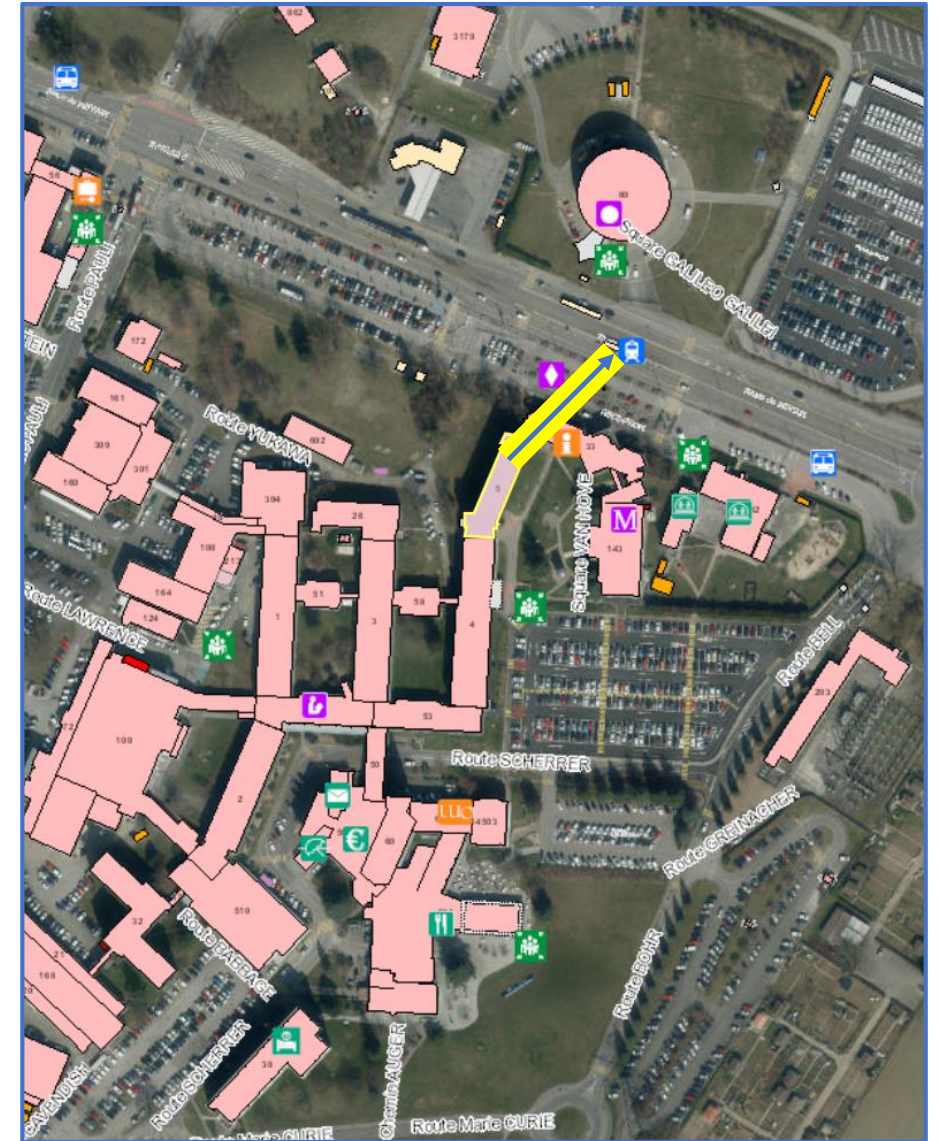

General information

Day 1

09:00 CERN reception building 33 + CERN access cards
Walk to 5-R-026

09:30 to 12:00 presentations

12:00 to 14:00 Lunch at the CERN Main restaurant

14:00 to 18:00 presentations

Tram to Geneva

Restaurant de l'Hôtel-de-ville (Fondue Suisse)

Bar en terrasse La Clémence

General information

Day 1

09:00 CERN reception building 33 + CERN access cards
Walk to 5-R-026

09:30 to 12:00 presentations

12:00 to 14:00 Lunch at the CERN Main restaurant

14:00 to 18:00 presentations

Tram to Geneva

Restaurant de l'Hôtel-de-ville (Fondue Suisse)

Bar en terrasse La Clémence

General information

Day 1

09:00 CERN reception building 33 + CERN access cards
Walk to 5-R-026

Day 1

09:00 CERN reception building 33 + CERN access cards
Walk to 5-R-026

09:30 to 12:00 presentations

12:00 to 14:00 Lunch at the CERN Main restaurant

14:00 to 18:00 presentations

Tram to Geneva

Restaurant de l'Hôtel-de-ville (Fondue Suisse)