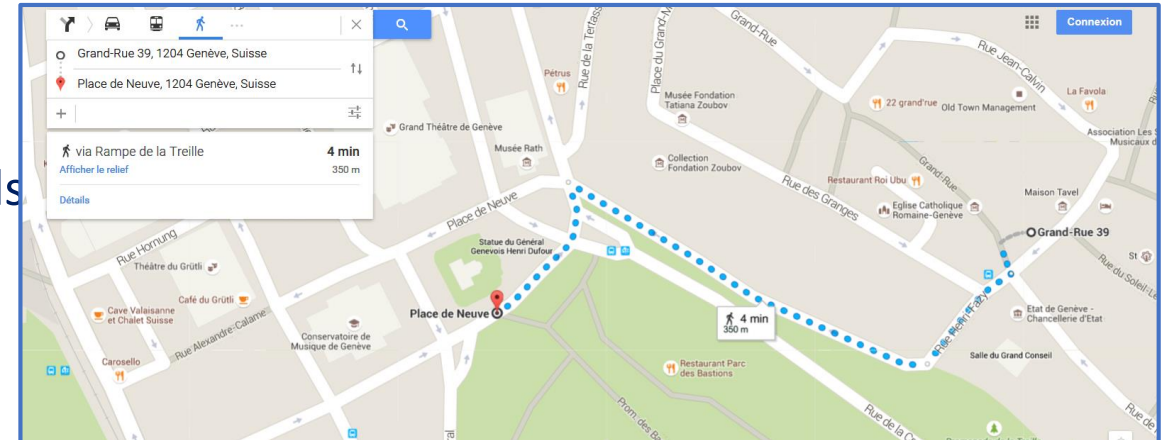

14:00 to 18:00 presentations

Tram to Geneva

Restaurant de l'Hôtel-de-ville (Fondue Suisse)

Bar en terrasse La Clémence

General information

Day 1

09:00 CERN reception building 33 + CERN access cards
Walk to 5-R-026

09:30 to 12:00 presentations

12:00 to 14:00 Lunch at the CERN Main restaurant

14:00 to 18:00 presentations

Tram to Geneva

Restaurant de l'Hôtel-de-ville (Fondue Suisse)

Bar en terrasse La Clémence

General information

Day 1

09:00 CERN reception building 33 + CERN access cards
Walk to 5-R-026

09:30 to 12:00 presentations

12:00 to 14:00 Lunch at the CERN Main restaurant

14:00 to 18:00 presentations

Tram to Geneva

Restaurant de l'Hôtel-de-ville (Fondue Suisse)