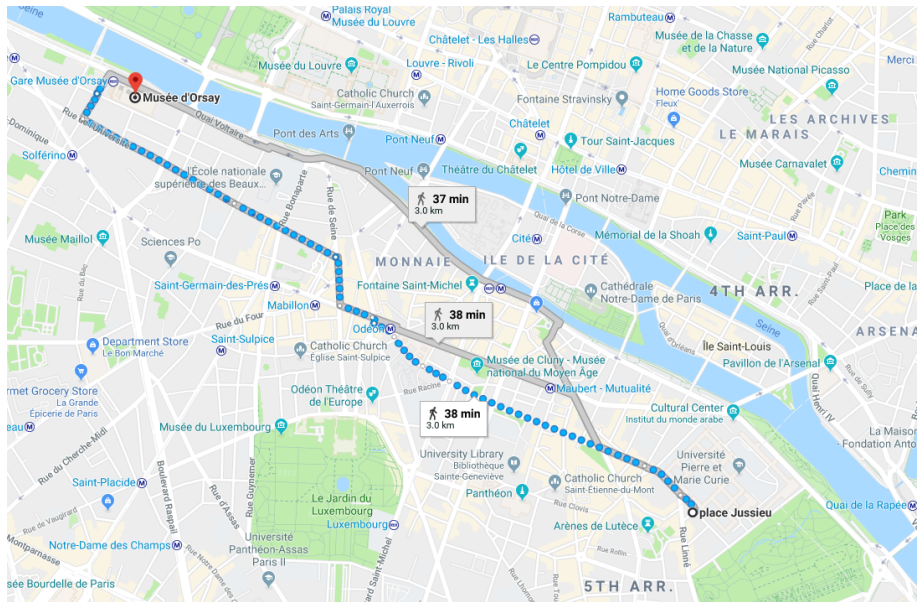

BOOST 2018

Instructions for dinner

Jussieu Campus, Paris

July 16-20 2018

5:55pm Meeting at entrance C of the Orsay Museum

6pm Free visit of the museum

8pm Dinner

11:30pm Closing

Getting there - walking

Getting there - public transports

RER C (Gare d'Orsay)

Metro 12 (Solferino) — Metro 1,7 (Palais Royal, Musée du Louvre)