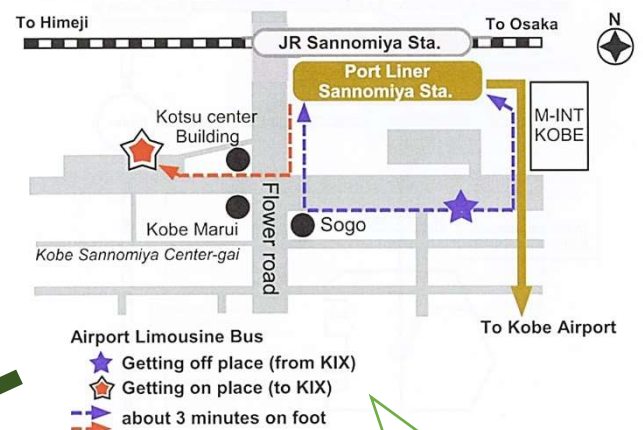

Conference locations

- **Plenary (Mon, Fri):**
Kobe University Convention Hall
 in front of Port Liner station “**P08 K Computer Mae**
Kobe Animal Kingdom station”
- **Parallel (Tue-Thu):**
Kobe Convention Centre (green building in the illustration)
 in front of Port Liner station “**P06 Shimin Hiroba**
Convention Centre Station”

Kobe University Convention Hall

To Sannomiya (city centre)

To plenary session (Kobe Univ. Convention Hall) and Kobe Airport

P01 Sannomiya Station:
 Port Liner station and
 coach arrival / departure
 from/to Kansai airport

Parallel Tue-Thu:
 P06 Shimin Hiroba,
 Convention Centre

Plenary (Mon, Fri):
 P08 K Computer
 Animal Kingdom