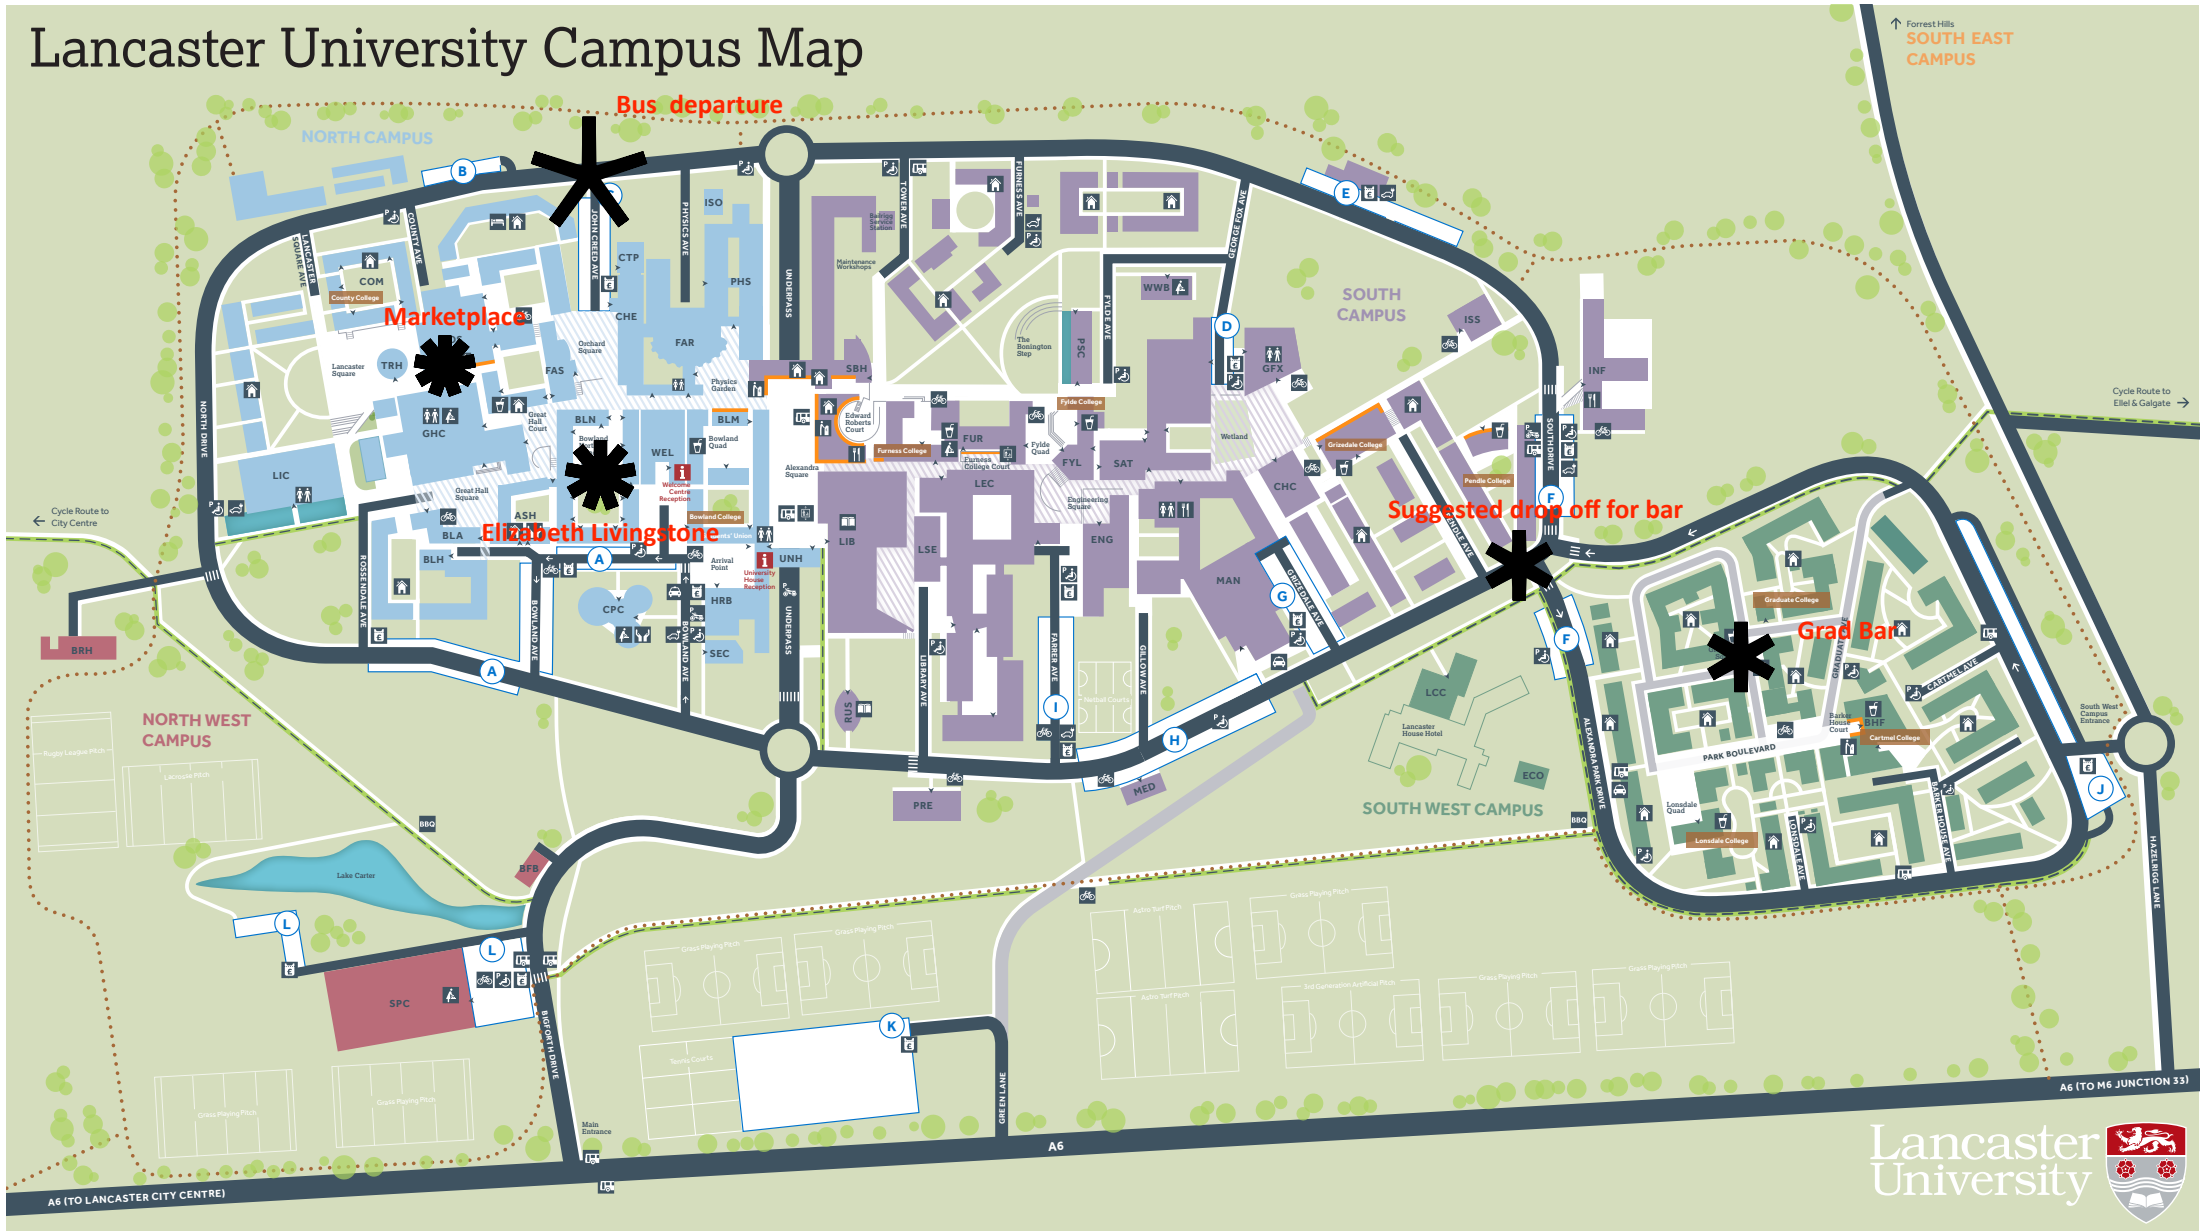

Lancaster University Campus Map

ALEXANDRA SQUARE

NORTH CAMPUS

- ASH Ash House
- Islamic Prayer Room
- BLA Bowland Annexe
Bowland College
- BLH Bowland Hall
- Accommodation Services
- Commercial Services
- Conference & Events
- Guest Room Reception
- Hospitality
- BLM Bowland Main
- **Bowland Lecture Theatre (Cinema)**
- History
- Learning Zone
- Pharmacy
- Research & Enterprise Services
- Students' Union
- BLN Bowland North
- **Elizabeth Livingston Lecture Theatre**
- European Languages & Cultures
- **Marcus Merriman Lecture Theatre**
- Law School
- Sociology
- CPC Chaplaincy
- CHE Chemistry Building
- Chemistry
- Natural Sciences
- County College
- COM County Main
- Design, Photography & Print
- English & Creative Writing
- UPP Residential Services
- COS County South
- **County South Lecture Theatre**
- Educational Research
- Linguistics & English Language
- Politics, Philosophy & Religion
- Private Dining Room (PDR)
- Marketplace
- CTP cTAP Building

- SBH Slaidburn House
- WWB Whewell Building
- Infant & Child Studies

SOUTH EAST CAMPUS

- Forrest Hills
- Golf Course
- Resource Centre

SOUTH WEST CAMPUS

- BHF Barker House Farm
- Cartmel College
- ECO EcoHub
- Graduate College
- Lancaster Conference Centre
- Lancaster House Hotel
- Lonsdale College

SYMBOL KEY

- Accessible Parking
- ATM
- Baby Change
- BBQ Area
- Building Entrance Point
- Bus Stops
- Colleges
- College Bar
- Cycle Parking
- Electric Vehicle Charging Point
- Information Point
- John Creed Guest Rooms
- Library
- Lift Access
- Motor Cycle Parking
- Pay & Display Machine

- Prayer Room
- Restaurant
- Shops/ Refreshments
- Student Residence
- Taxi Drop Off
- Toilets
- Visitor Parking

WALKS & ROUTES

- Cycle Route
- North Spine
- South Spine
- Woodland Walk

CAMPUS ZONES

- North Campus
- North West Campus
- South Campus
- South West Campus
- South East Campus