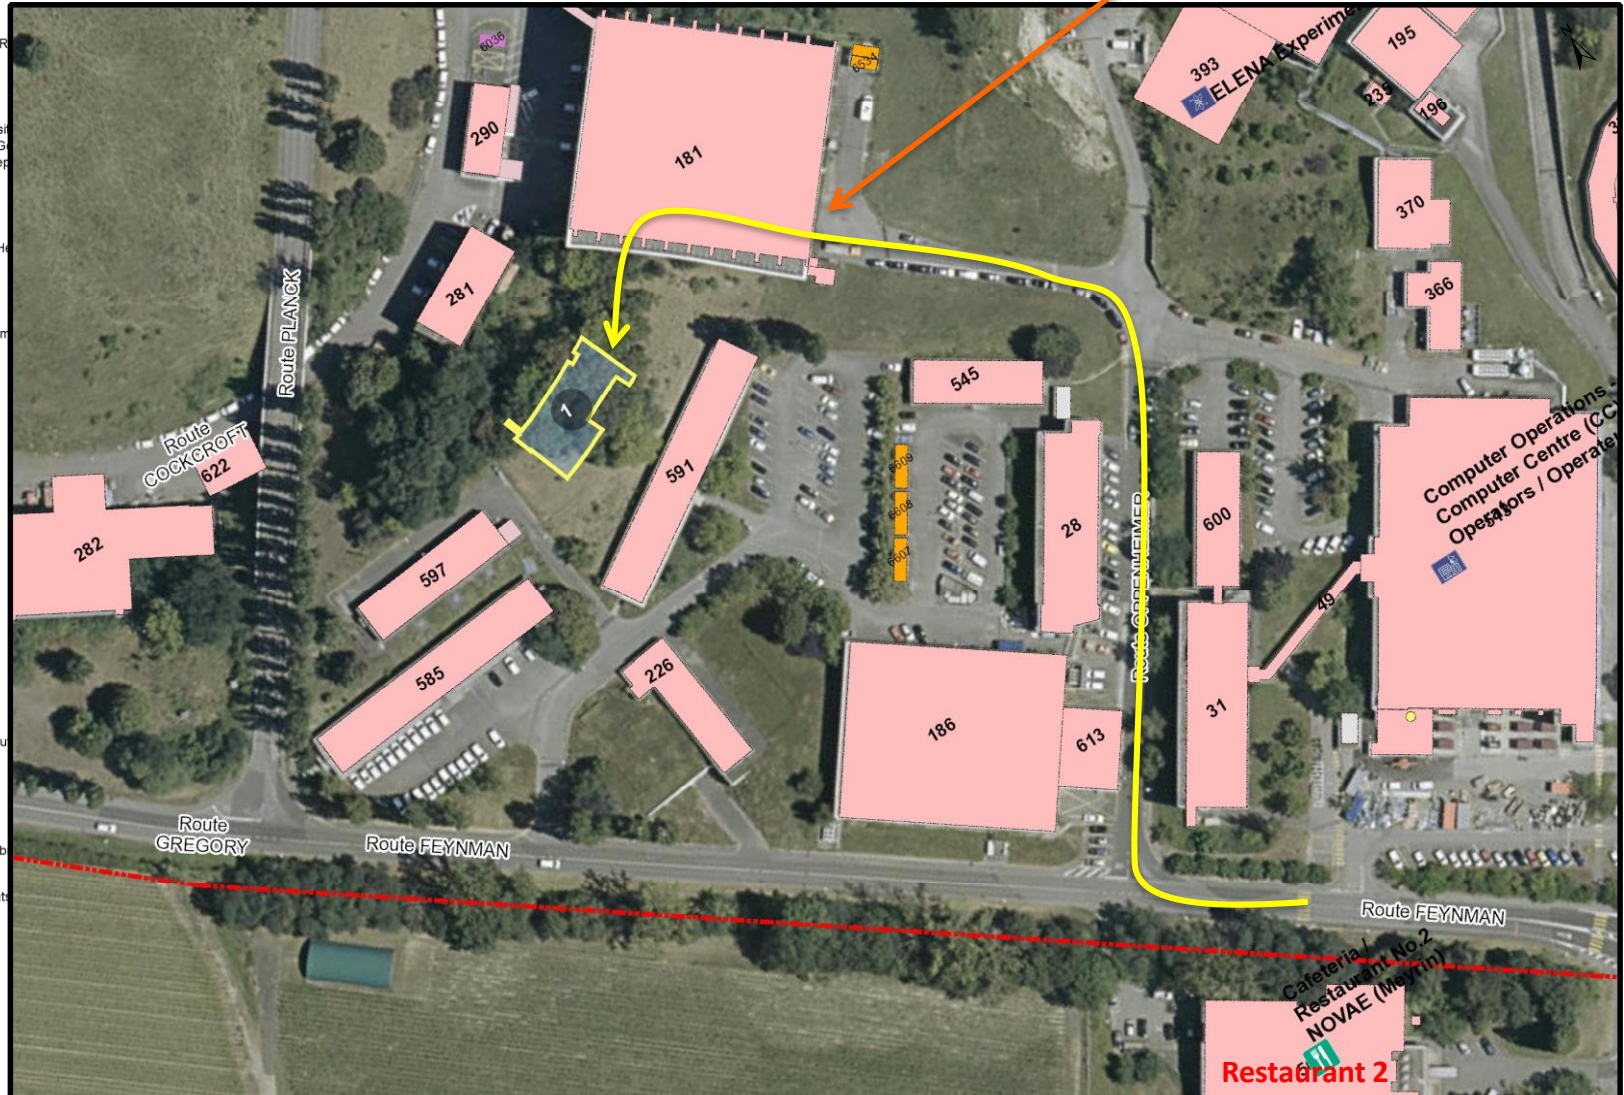

# 375/T2-A11 – Séta a 2-es étteremtől

**Main Points Of Interest**

- CERN Reception and Shop - Reception et boutique CERN
- CERN Access Cards
- Service Desk
- Goods Reception (Prevision site) / Reception marchandises Pr, G / Reception (Meyrin site) - Reception Marchandises Meyri
- TRAM Stop
- Bus Stop
- Helicopter Platform Meyrin; Helicopter Platform Pt5
- Fire Brigade / Pompiers
- HUG/SMUR
- Infirmary/Medical service; Infirmerie / Service (infirmerie)
- Globe
- Microcosm
- Restaurants
- Accommodation
- Bank
- Post Office

**Other Points Of Interest**

- Entrance
- Pedestrian/Bicycle Entrance
- Custom
- Users Office
- Bus Stop
- Car Pool
- Fuel Pump
- Long-term Parking
- Experiments
- Computer Operations - Computer Operators / Operateurs
- Control Room
- Electronics Pool
- Training center
- CERN library desk (Central Library)
- Big-Bang passport
- Nursery School/Jardin d'enfants
- Carlson Wagonlit
- UNIQA CERN Office
- Fitness Trail
- CERN Football Field
- CERN Rugby Field
- Picnic Area

kártyaolvasó