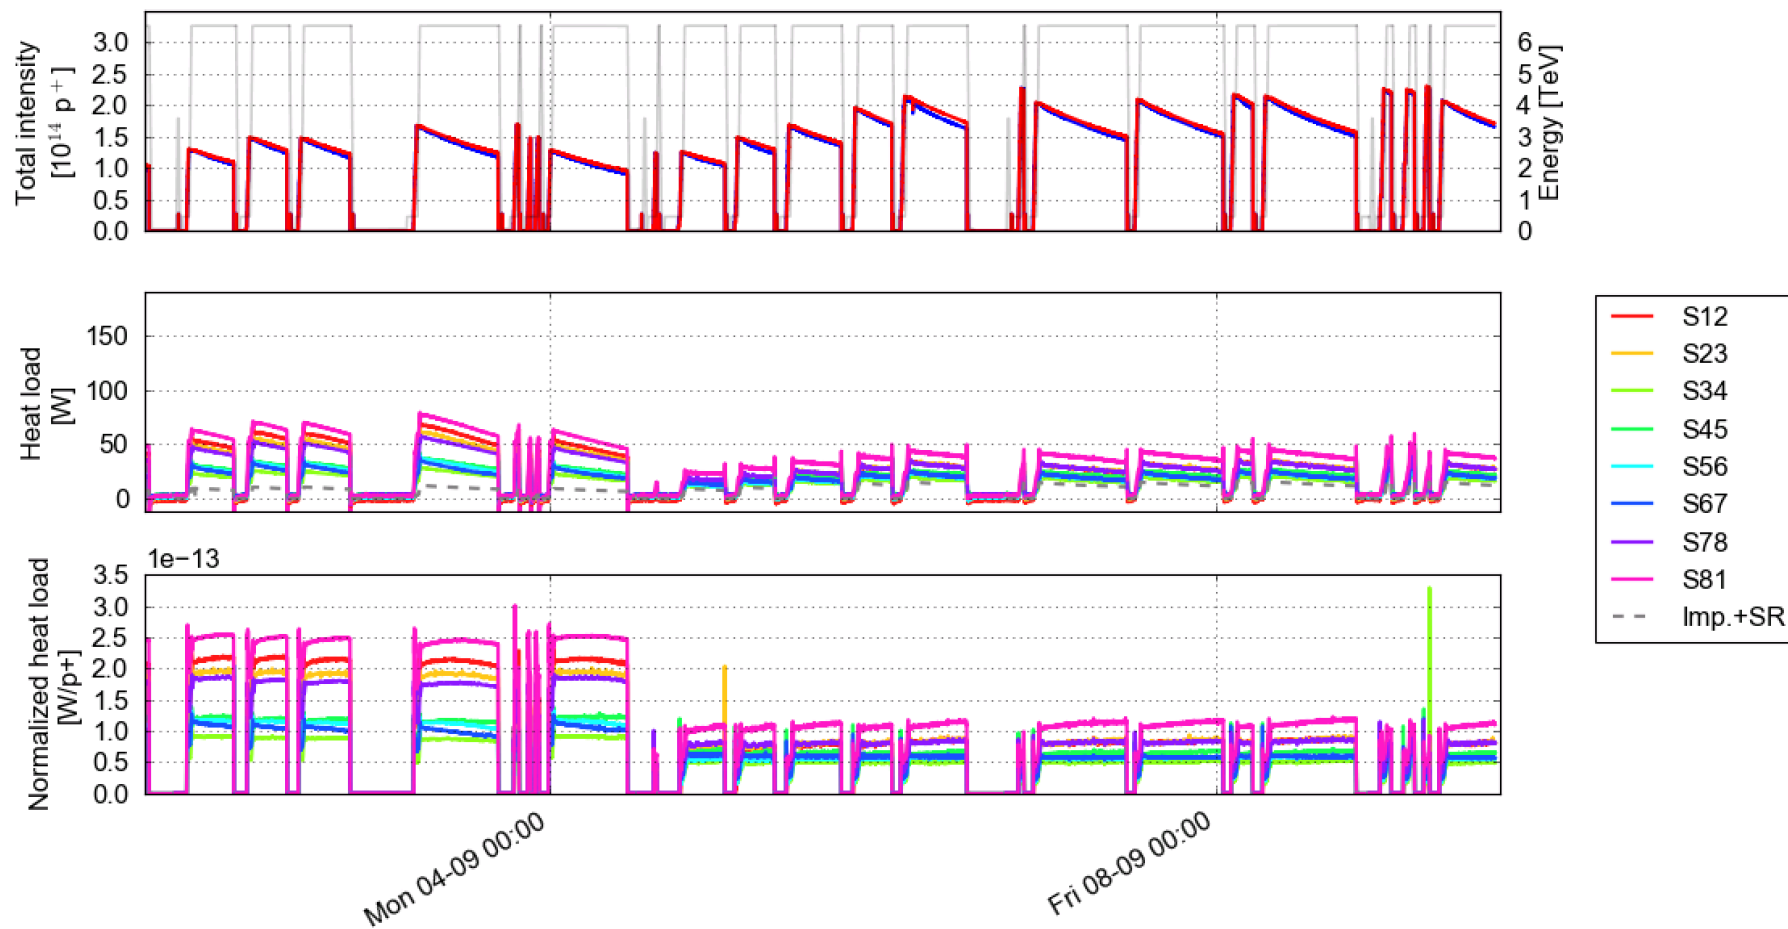

From Mon, 05 Jun 2017 23:30:00

From Mon, 05 Jun 2017 23:30:00

From Mon, 05 Jun 2017 23:30:00

From Sat, 02 Sep 2017 23:30:00

Sun 03-09 00:00
Sun 03-09 12:00
Mon 04-09 00:00
Mon 04-09 12:00
Tue 05-09 00:00
Tue 05-09 12:00
Wed 06-09 00:00
Wed 06-09 12:00
Thu 07-09 00:00
Thu 07-09 12:00
Fri 08-09 00:00
Fri 08-09 12:00
Sat 09-09 00:00
Sat 09-09 12:00

From Sat, 02 Sep 2017 23:30:00