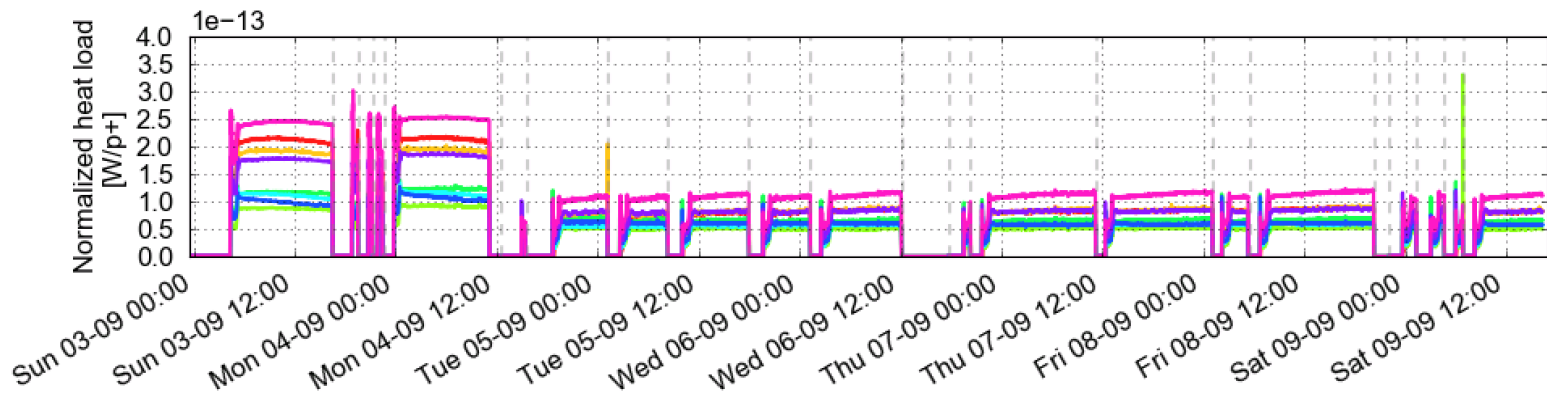

From Mon, 05 Jun 2017 23:30:00

From Mon, 05 Jun 2017 23:30:00

From Mon, 05 Jun 2017 23:30:00

From Sat, 02 Sep 2017 23:30:00

Sun 03-09 00:00
Sun 03-09 12:00
Mon 04-09 00:00
Mon 04-09 12:00
Tue 05-09 00:00
Tue 05-09 12:00
Wed 06-09 00:00
Wed 06-09 12:00
Thu 07-09 00:00
Thu 07-09 12:00
Fri 08-09 00:00
Fri 08-09 12:00
Sat 09-09 00:00
Sat 09-09 12:00