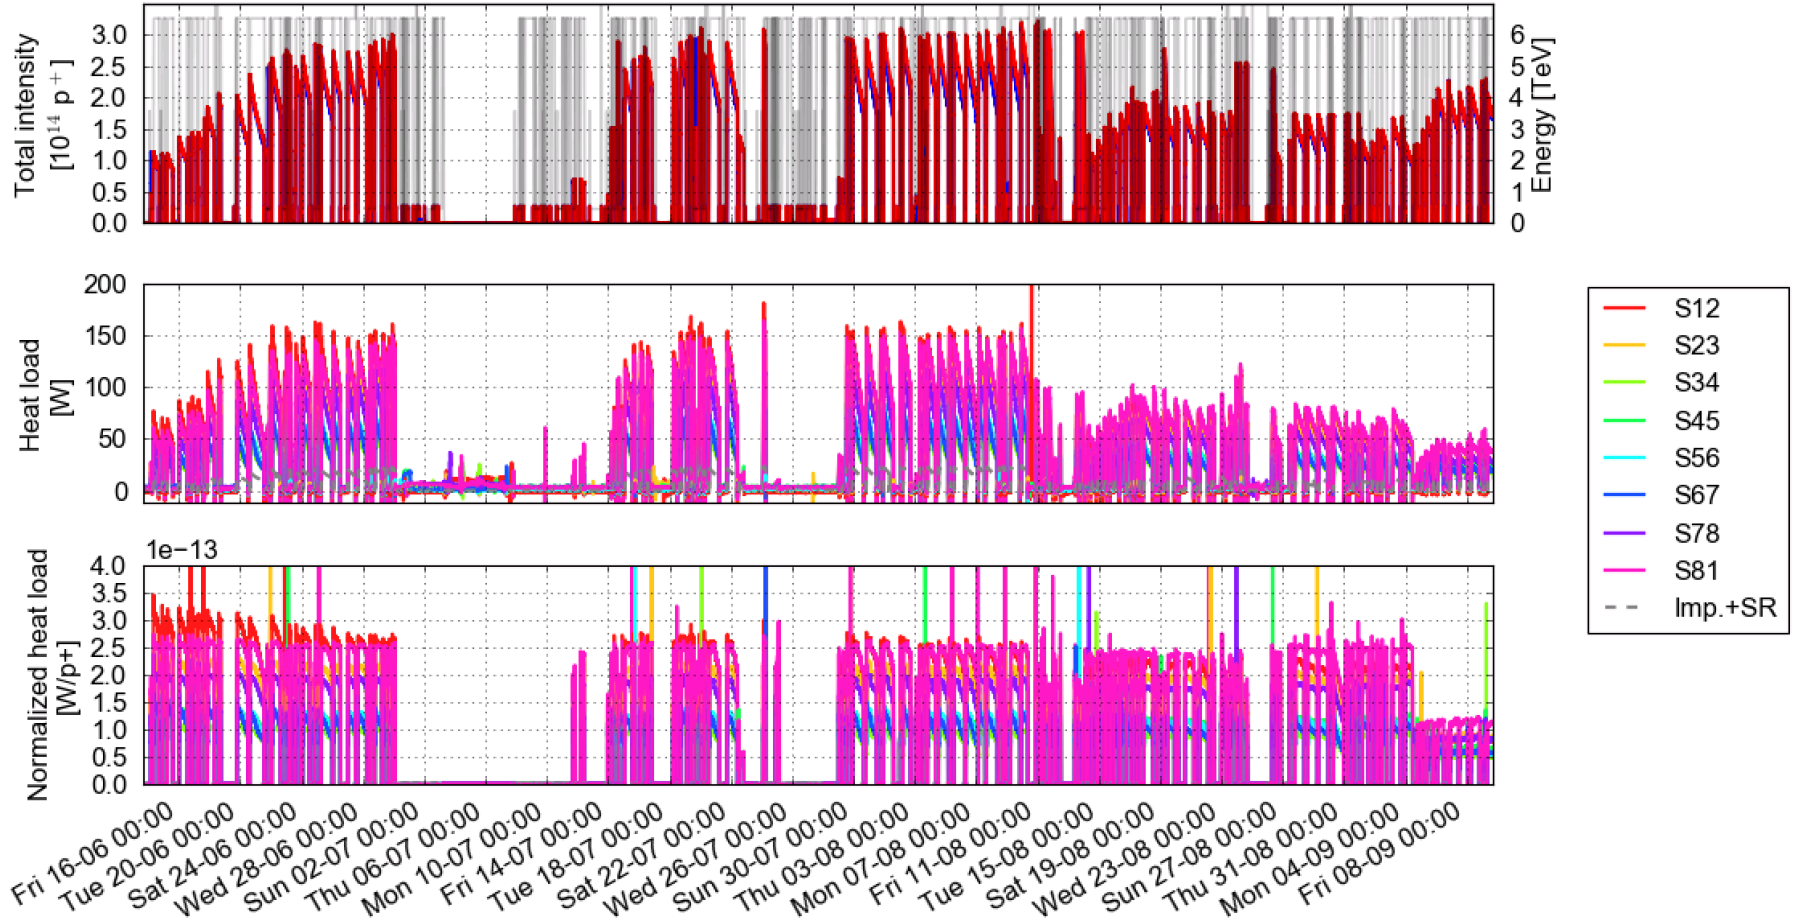

From Mon, 05 Jun 2017 23:30:00

From Mon, 05 Jun 2017 23:30:00

From Mon, 05 Jun 2017 23:30:00

From Sat, 02 Sep 2017 23:30:00

Sun 03-09 00:00
Sun 03-09 12:00
Mon 04-09 00:00
Mon 04-09 12:00
Tue 05-09 00:00
Tue 05-09 12:00
Wed 06-09 00:00
Wed 06-09 12:00
Thu 07-09 00:00
Thu 07-09 12:00
Fri 08-09 00:00
Fri 08-09 12:00
Sat 09-09 00:00
Sat 09-09 12:00

From Sat, 02 Sep 2017 23:30:00