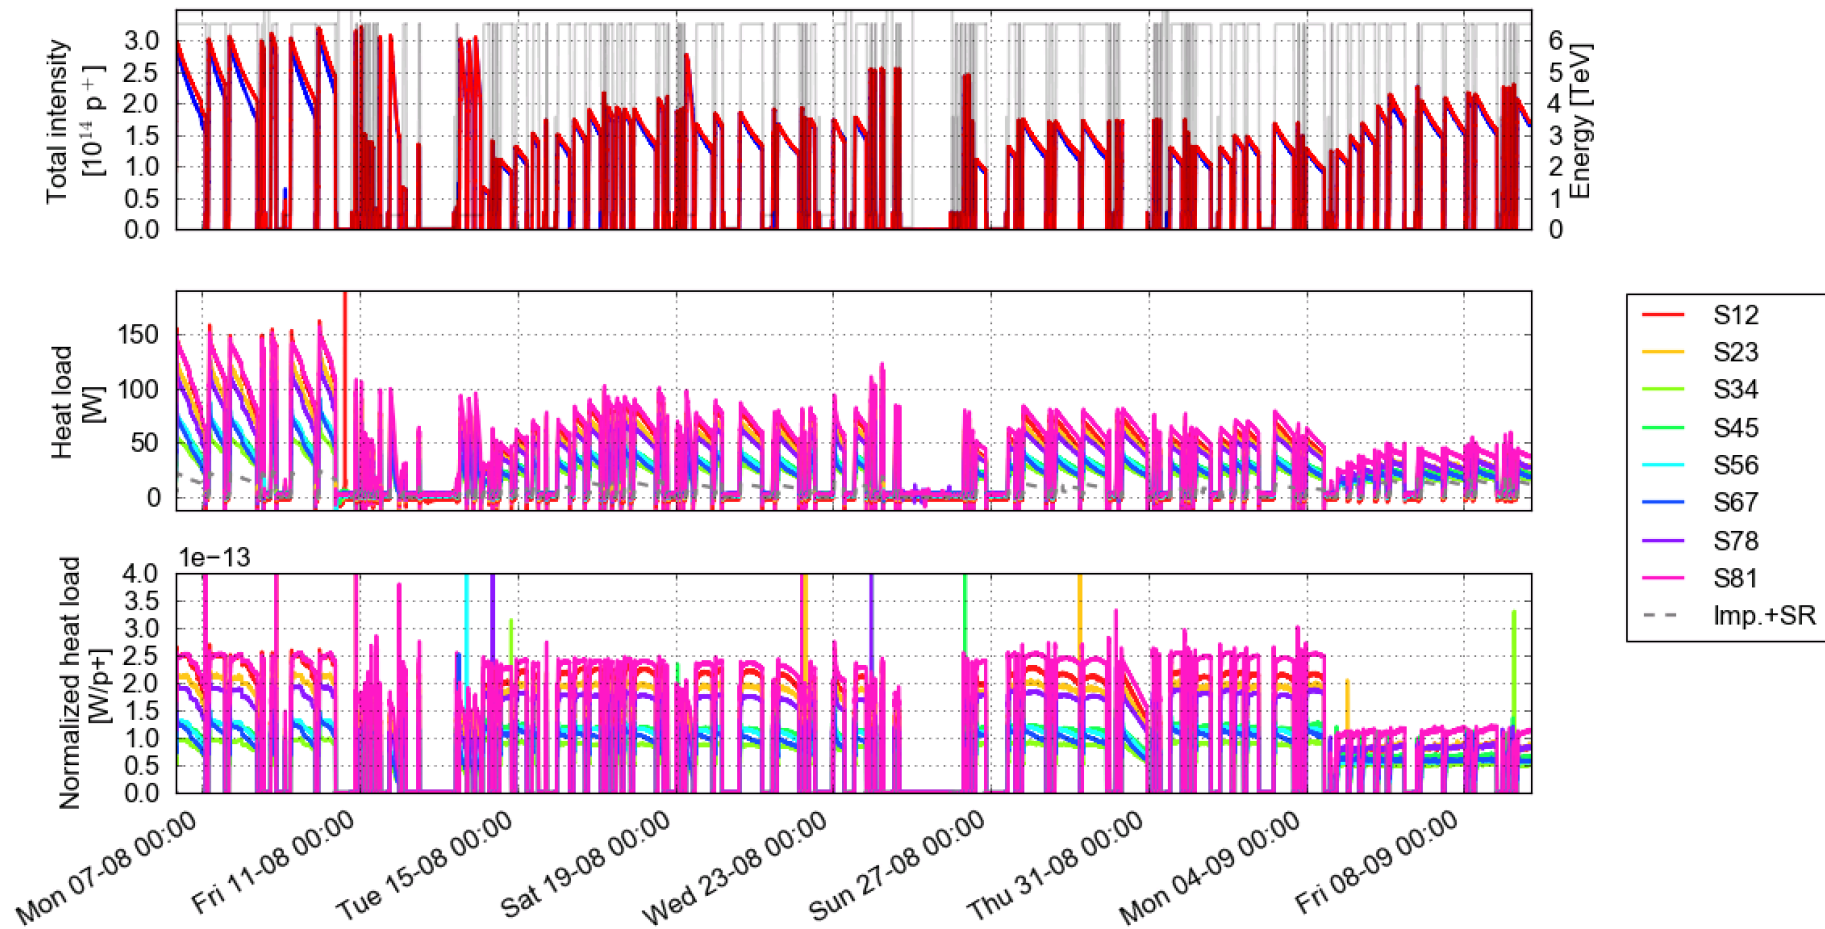

From Mon, 05 Jun 2017 23:30:00

From Mon, 05 Jun 2017 23:30:00

From Mon, 05 Jun 2017 23:30:00

From Sat, 02 Sep 2017 23:30:00

Sun 03-09 00:00
Sun 03-09 12:00
Mon 04-09 00:00
Mon 04-09 12:00
Tue 05-09 00:00
Tue 05-09 12:00
Wed 06-09 00:00
Wed 06-09 12:00
Thu 07-09 00:00
Thu 07-09 12:00
Fri 08-09 00:00
Fri 08-09 12:00
Sat 09-09 00:00
Sat 09-09 12:00

From Sat, 02 Sep 2017 23:30:00