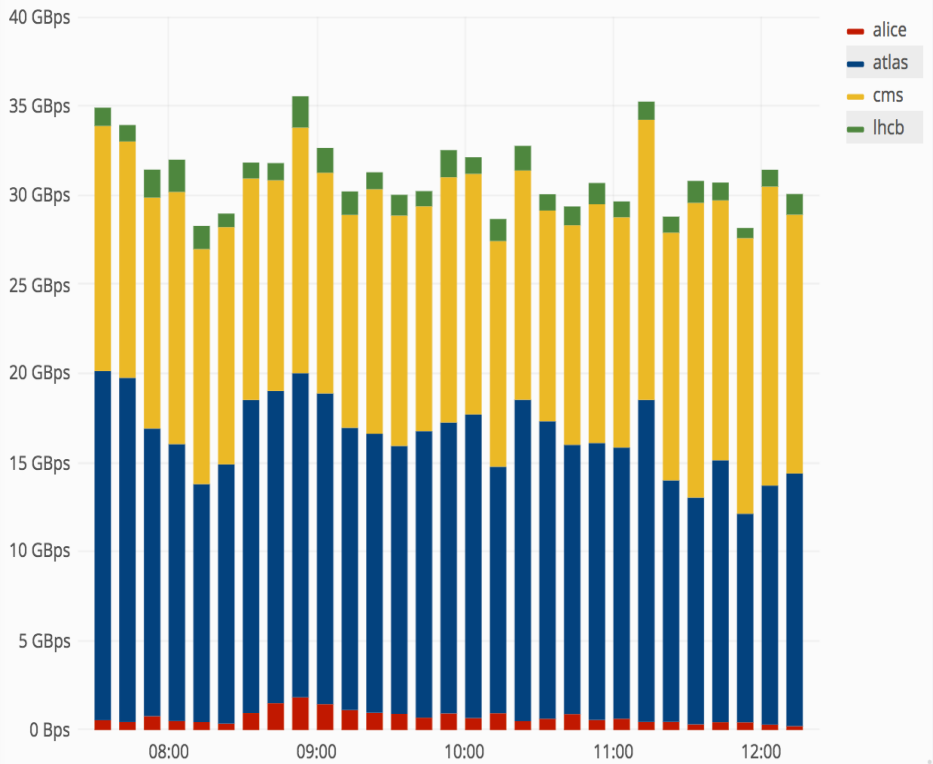

Migration to the new WLCG Transfer Dashboards

Magnoni Luca (IT/CM/MM)

New Monitoring Dashboards

- Part of the MONIT migration
 - Focus here is the migration of the transfer dashboards:
 - WLCG (dashb-wlcg-transfers.cern.ch)
 - FTS (dashb-fts-transfers.cern.ch)
 - XRootD (dashb-wdt-xrootd.cern.ch)
- Similar features and user experience as old tools
- Same data sources and statistics
- Modern technology stack (e.g. Grafana, Kafka, Spark, etc.)
- More monitoring possibilities
 - search, explore, analytics

🔗 WLCG Transfers (5 Years)

Transfer Throughput

Transfers Finished

Group By

technology

VO

All

Source Country

- Dropdown selection menus / Dynamic Group-By
- Custom Filters for drilldown / Time Zooming on plot
- Plot embeddable in HTML (iframe)
- Plot export in PNG
- Plot data export in CSV
- Different views & Data retentions
 - 30 days (10 minutes resolution)
 - Forever (5 years) (≥ 1 hour resolution)
- Historical data has been imported from old dashboards

Alert Config: 3458222110

Graph

General | Metrics | Axes | Legend | Display | Alert | Time range

Alert Config

Alert Config

Notifications (0)

Name: Transfer Throughput alert | Evaluate every: 60s

State history