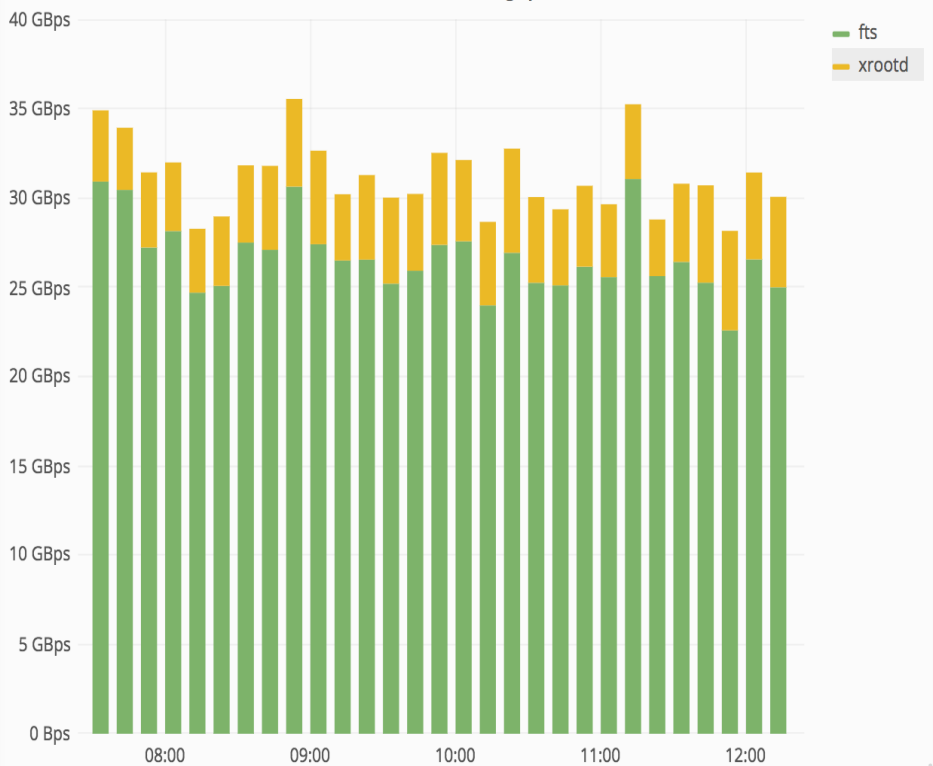

Migration to the new WLCG Transfer Dashboards

Magnoni Luca (IT/CM/MM)

New Monitoring Dashboards

- Part of the MONIT migration
 - Focus here is the migration of the transfer dashboards:
 - WLCG (dashb-wlcg-transfers.cern.ch)
 - FTS (dashb-fts-transfers.cern.ch)
 - XRootD (dashb-wdt-xrootd.cern.ch)
- Similar features and user experience as old tools
- Same data sources and statistics
- Modern technology stack (e.g. Grafana, Kafka, Spark, etc.)
- More monitoring possibilities
 - search, explore, analytics

All

Bin

auto

Filters

WLCG Transfers (5 Years)

Transfer Throughput

Transfers Finished

Main Features

- Dropdown selection menus / Dynamic Group-By
- Custom Filters for drilldown / Time Zooming on plot
- Plot embeddable in HTML (iframe)
- Plot export in PNG
- Plot data export in CSV
- Different views & Data retentions
 - 30 days (10 minutes resolution)
 - Forever (5 years) (≥ 1 hour resolution)
- Historical data has been imported from old dashboards