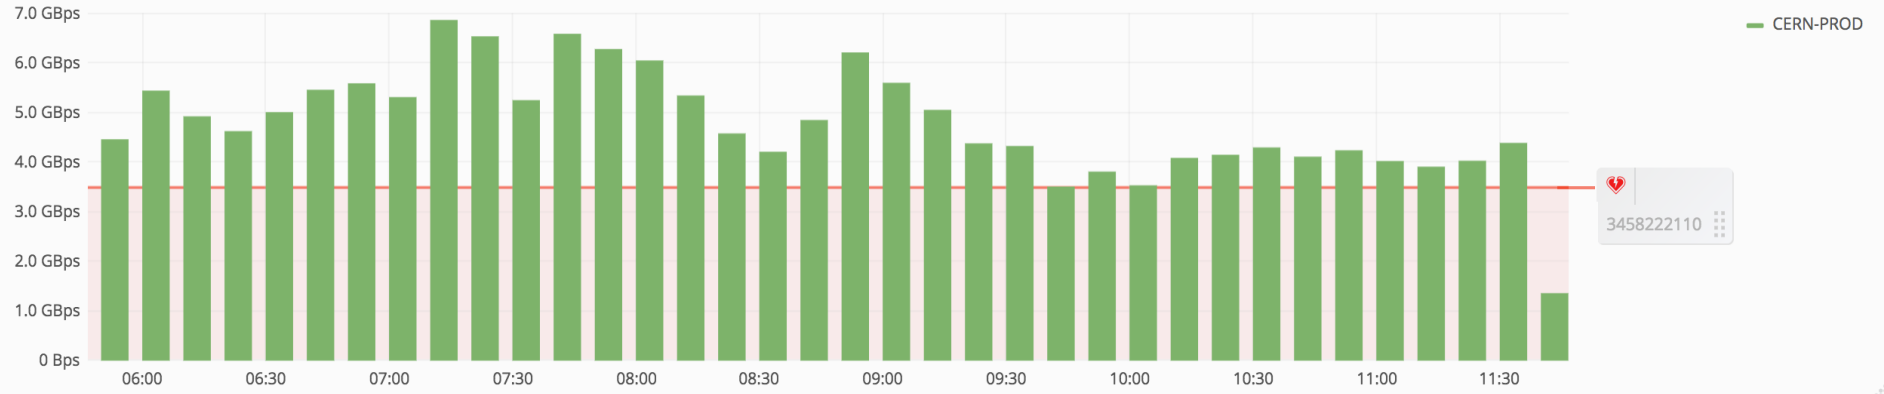

Group By: src_site | VO: All | Source Country: All | Dest Country: All | Source Site: All | Dest Site: All | Technology: All | Bin: auto

Filters: src_site = CERN-PROD

WLCG Transfers (5 Years)

Transfer Throughput

Alert Config: 3458222110

Graph

General | Metrics | Axes | Legend | Display | Alert | Time range

Alert Config

Alert Config

Notifications (0)

Name: Transfer Throughput alert | Evaluate every: 60s

State history

Delete

Conditions

WHEN avg () OF query (A, 5m, now) IS BELOW 3458222110