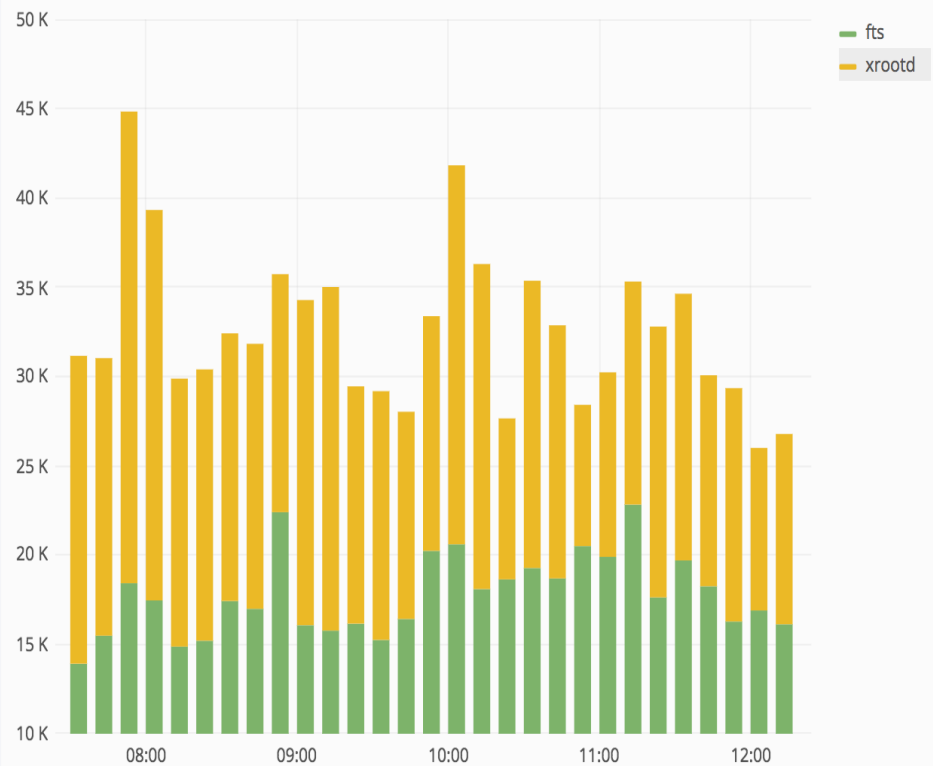

Migration to the new WLCG Transfer Dashboards

Magnoni Luca (IT/CM/MM)

New Monitoring Dashboards

- Part of the MONIT migration
 - Focus here is the migration of the transfer dashboards:
 - WLCG (dashb-wlcg-transfers.cern.ch)
 - FTS (dashb-fts-transfers.cern.ch)
 - XRootD (dashb-wdt-xrootd.cern.ch)
- Similar features and user experience as old tools
- Same data sources and statistics
- Modern technology stack (e.g. Grafana, Kafka, Spark, etc.)
- More monitoring possibilities
 - search, explore, analytics

All

Bin

auto

Filters

WLCG Transfers (5 Years)

Transfer Throughput

Transfers Finished

Main Features

- Dropdown selection menus / Dynamic Group-By
- Custom Filters for drilldown / Time Zooming on plot
- Plot embeddable in HTML (iframe)
- Plot export in PNG
- Plot data export in CSV
- Different views & Data retentions
 - 30 days (10 minutes resolution)
 - Forever (5 years) (≥ 1 hour resolution)
- Historical data has been imported from old dashboards