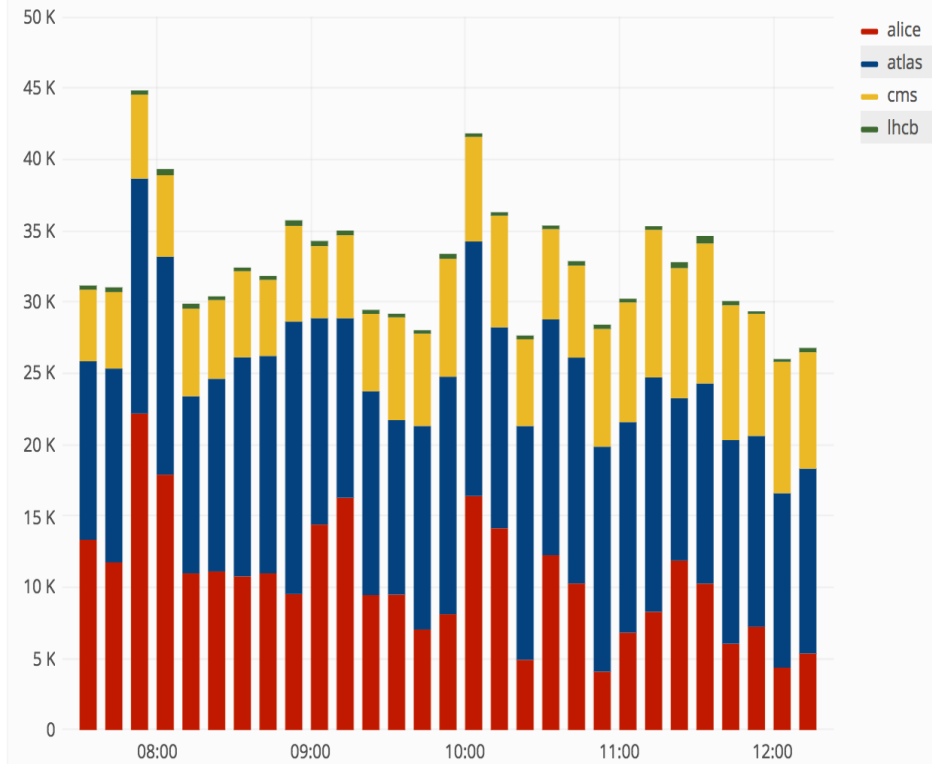

Migration to the new WLCG Transfer Dashboards

Magnoni Luca (IT/CM/MM)

New Monitoring Dashboards

- Part of the MONIT migration
 - Focus here is the migration of the transfer dashboards:
 - WLCG (dashb-wlcg-transfers.cern.ch)
 - FTS (dashb-fts-transfers.cern.ch)
 - XRootD (dashb-wdt-xrootd.cern.ch)
- Similar features and user experience as old tools
- Same data sources and statistics
- Modern technology stack (e.g. Grafana, Kafka, Spark, etc.)
- More monitoring possibilities
 - search, explore, analytics

🔗 WLCG Transfers (5 Years)

Transfer Throughput

Transfers Finished

Group By

technology

VO

All

Source Country

- Dropdown selection menus / Dynamic Group-By
- Custom Filters for drilldown / Time Zooming on plot
- Plot embeddable in HTML (iframe)
- Plot export in PNG
- Plot data export in CSV
- Different views & Data retentions
 - 30 days (10 minutes resolution)
 - Forever (5 years) (≥ 1 hour resolution)
- Historical data has been imported from old dashboards

Group By: src_site | VO: All | Source Country: All | Dest Country: All | Source Site: All | Dest Site: All | Technology: All | Bin: auto

Filters: src_site = CERN-PROD

WLCG Transfers (5 Years)

Transfer Throughput