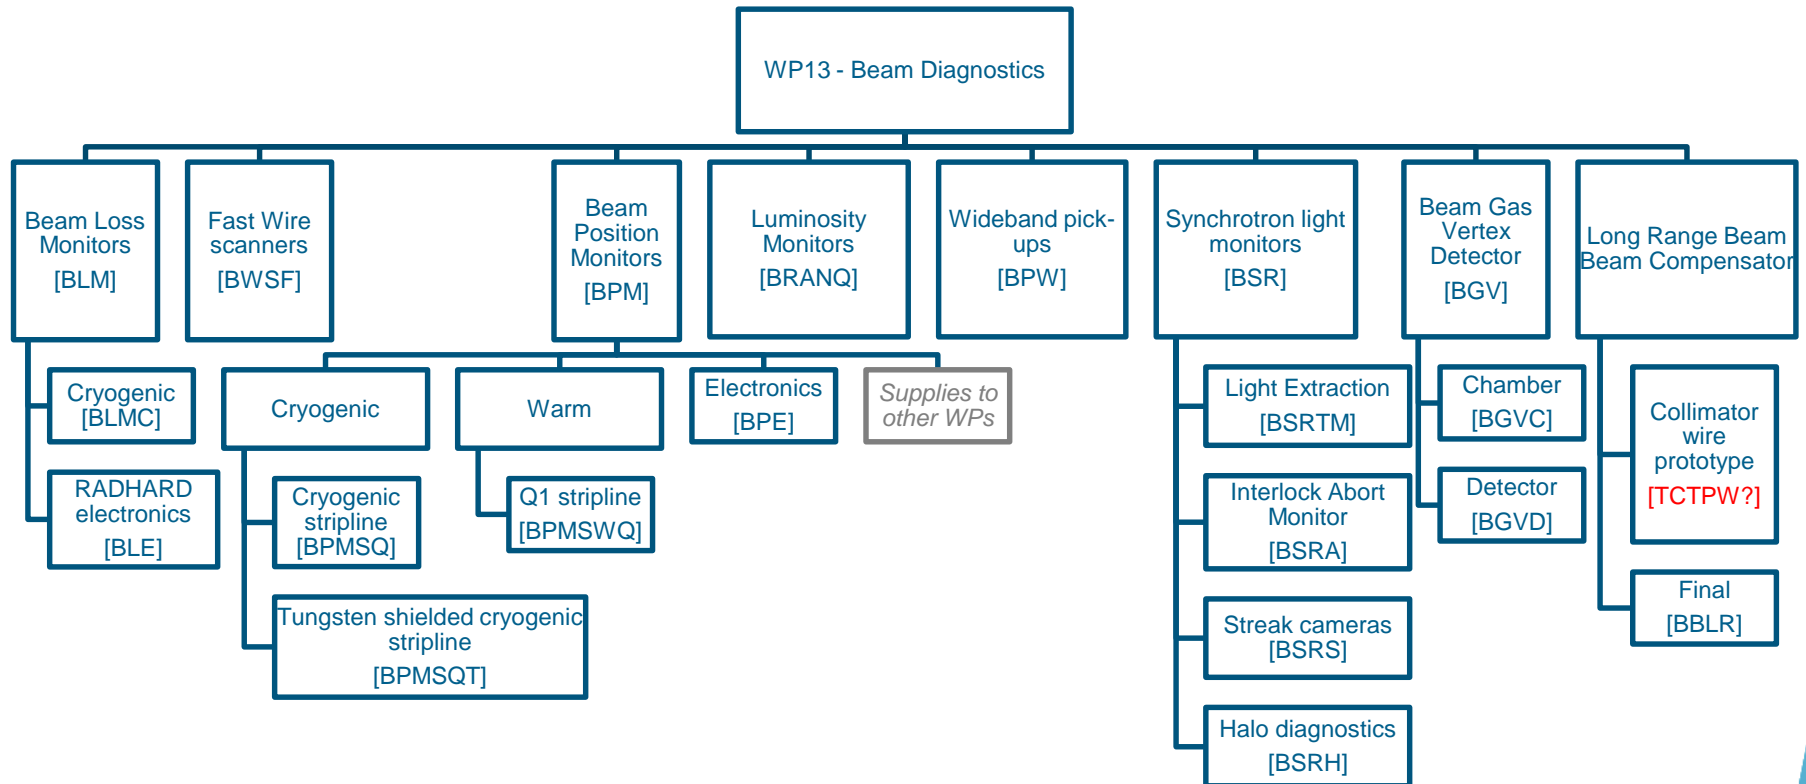

# Lower-levels (with corresponding naming)

Updated  
(19/08/2014)

# Detailed system architecture

Updated  
(12/09/2017)

Note: In **Red** those codes which are not defined yet in the Naming Portal