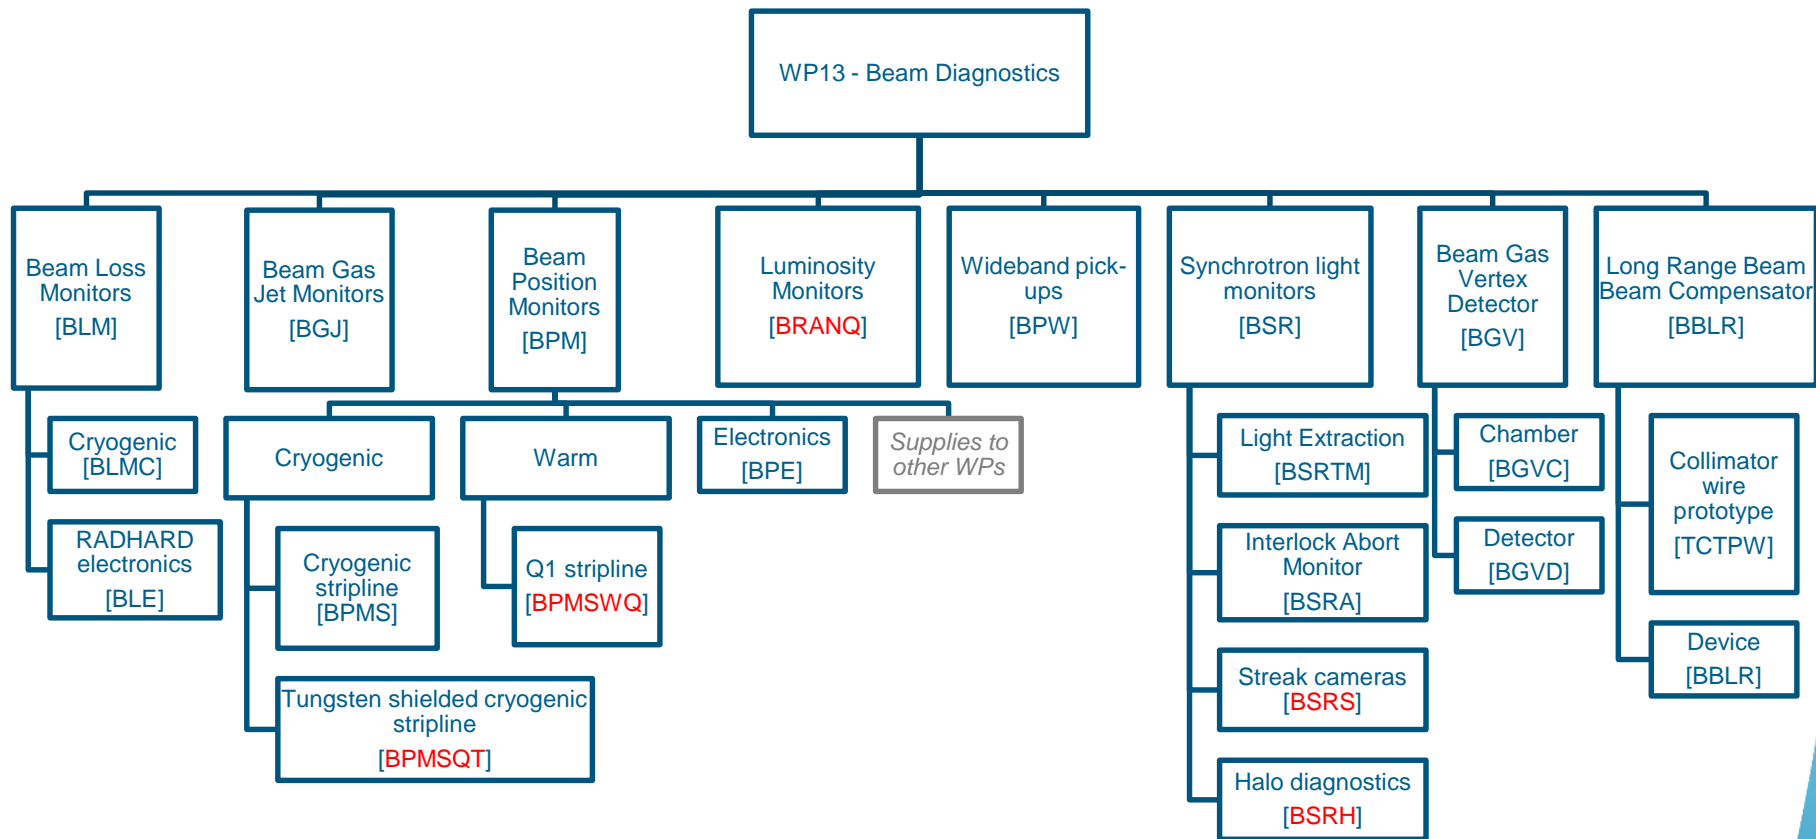

## Systems architecture (WP13)

**EDMS: [1405229](#)**  
**v1.1**

Project Office – Configuration, Quality & Resources Office

12 September 2017

# Lower-levels (with corresponding naming)

Updated  
(19/08/2014)

# Detailed system architecture

Updated  
(12/09/2017)

Note: In **Red** those codes which are not defined yet in the Naming Portal