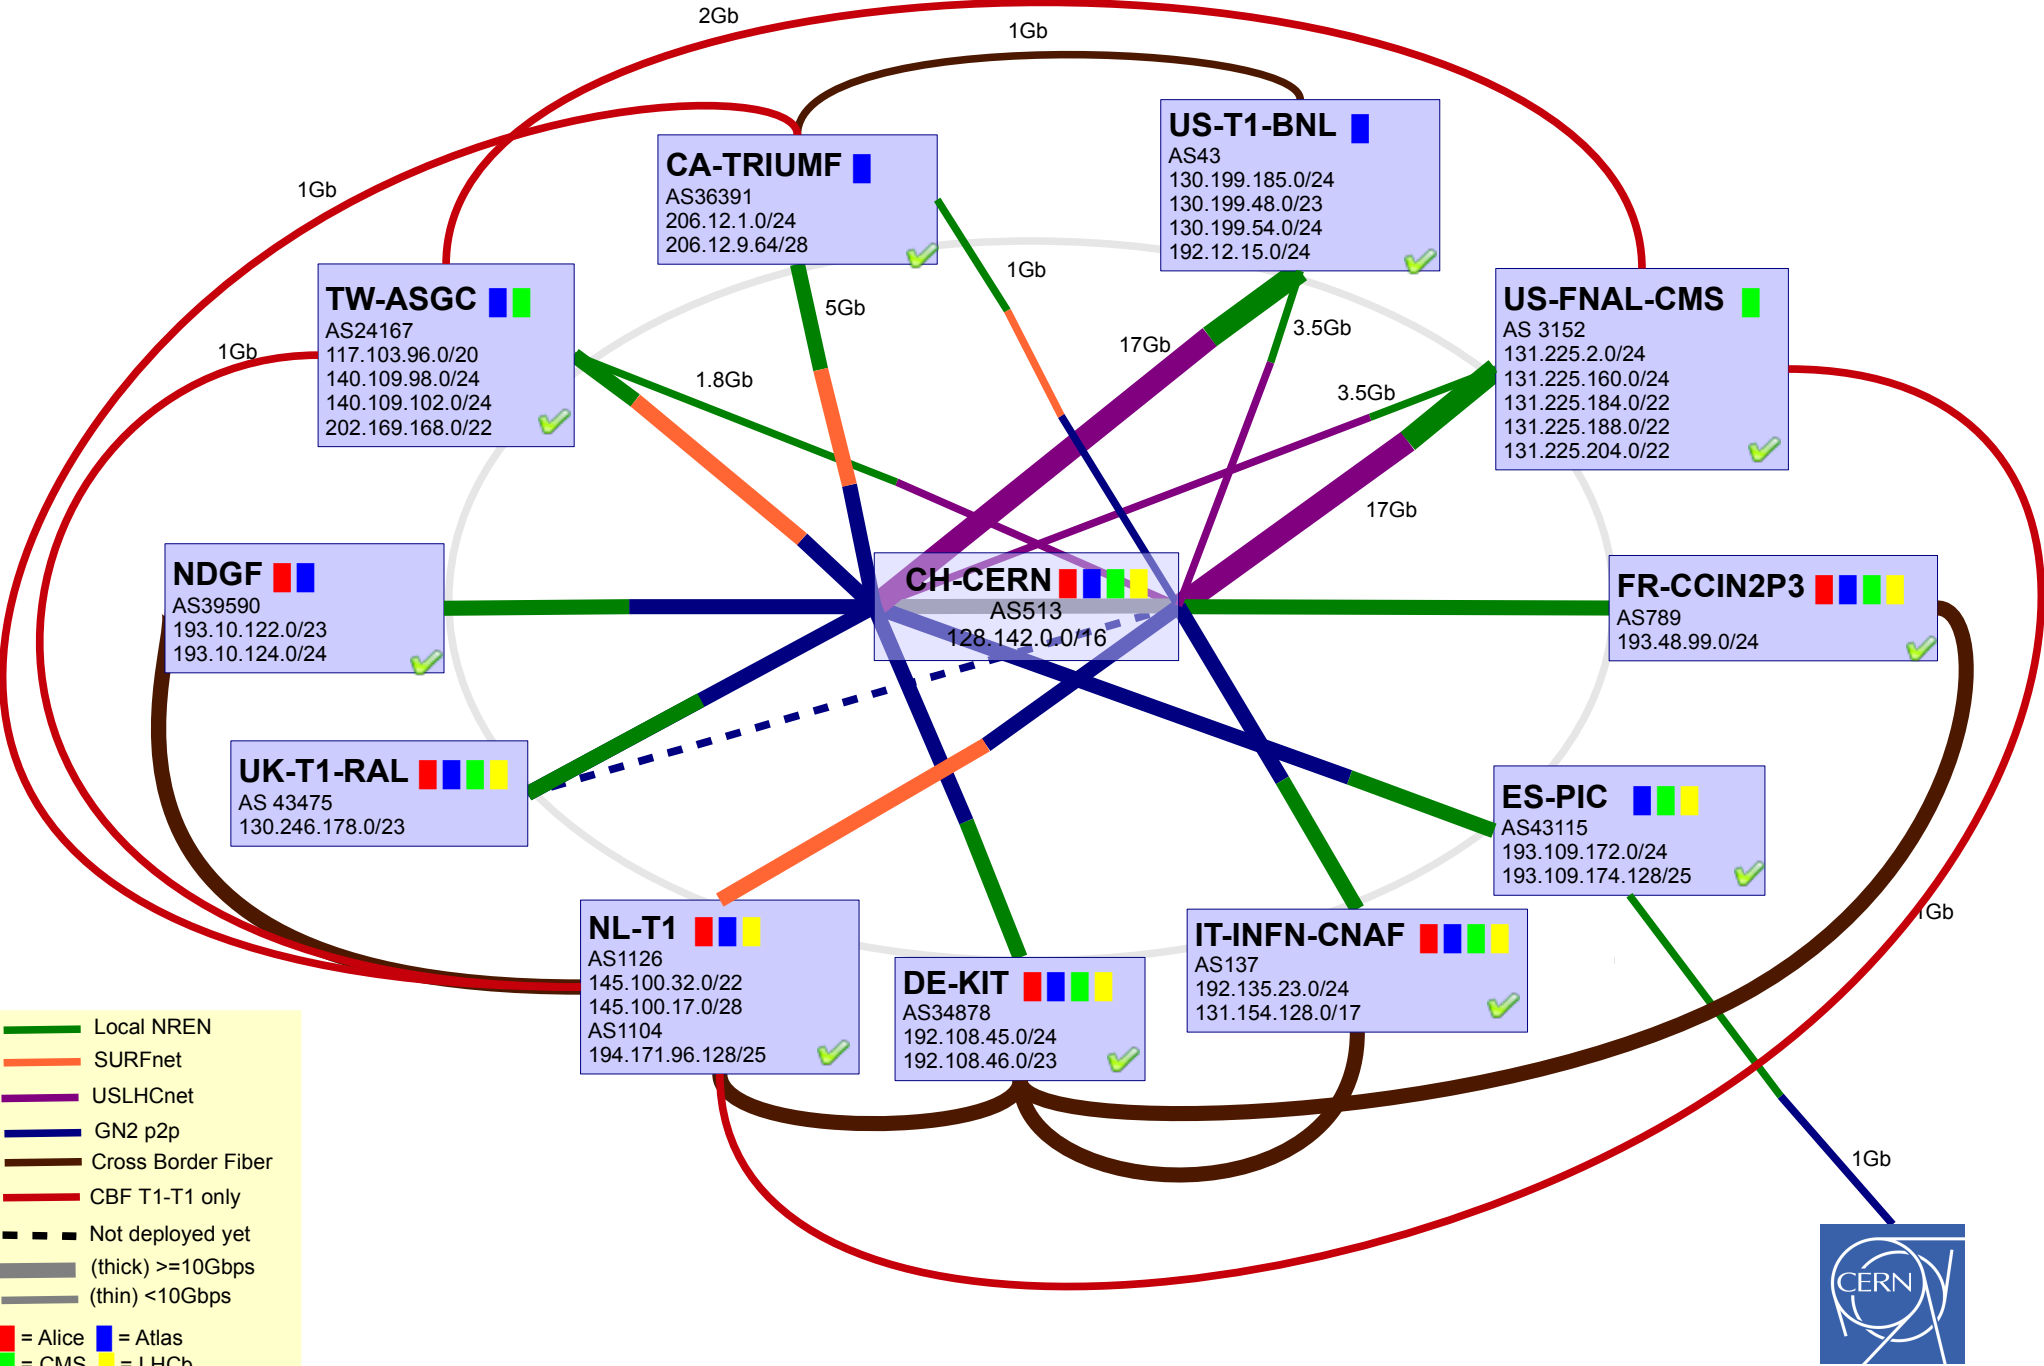

LHCOPN update

Bologna, 10 December 2009
edoardo.martelli@cern.ch

News since last meeting

- **US-T1-BNL:** deployed additional 7G link BNL-CERN
- **US-FNAL-CMS:** deployed additional 7G link BNL-CERN
- All T1-T1 links now included in the LHCOPN operational procedures.

Current status

LHCOPN link definition - current

The LHCOPN consists of:

- all the direct Tier0-Tier1 links
- all the Tier1-Tier1 links that are configured to also transport traffic to/from the Tier0.

LHCOPN link definition - proposal

The LHCOPN consists of any Tier0-Tier1 and Tier1-Tier1 link which primary scope is to transport WLCG traffic.

The utilization of those links is restricted to the LHCOPN members.

The LHCOPN members are the WLCG Tier1s and Tier0.